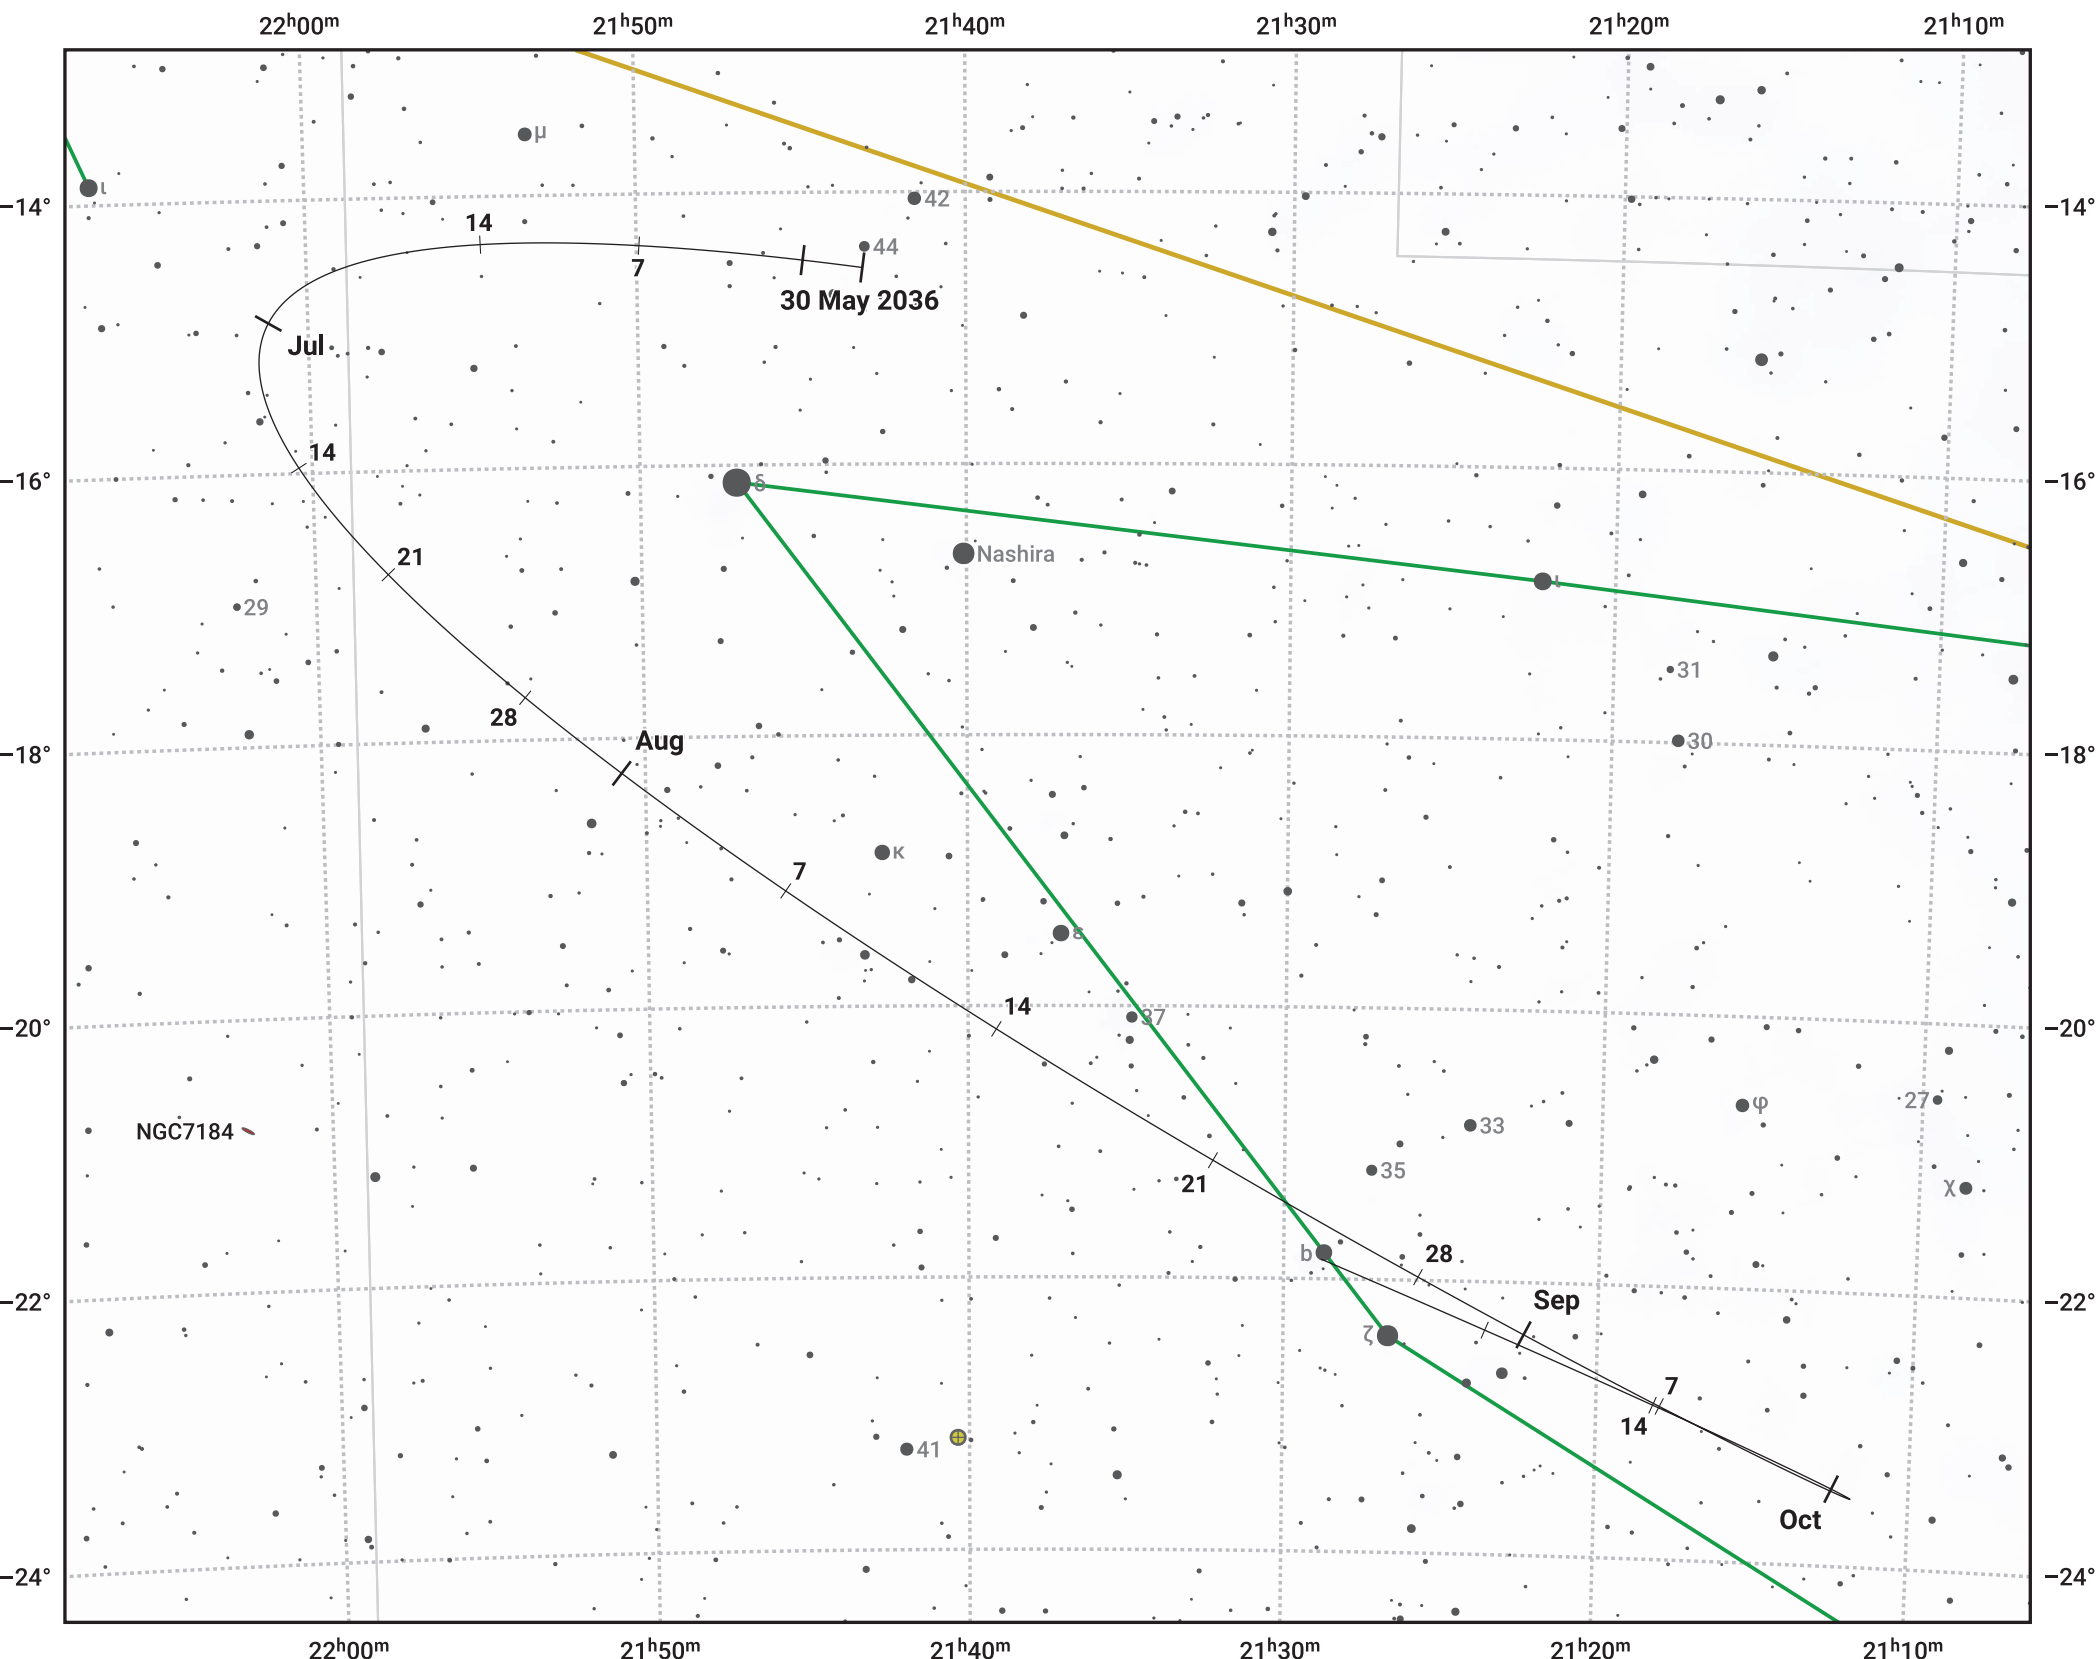

# The path of Asteroid 8 Flora around opposition on 13 Aug 2036

© Dominic Ford 2011–2024. Date markers placed at midnight UTC. Downloaded from <https://in-the-sky.org>

Magnitude scale: 10.0 9.0 8.0 7.0 6.0 5.0 4.0 3.0 2.0

— Ecliptic Plane

- Galaxy
- Bright nebula
- Open cluster
- ⊕ Globular cluster

Date	Mag	Phase
2036 Jun 1	10.6	95%
2036 Jul 1	9.9	97%
2036 Jul 9	9.7	98%
2036 Aug 1	8.9	100%
2036 Aug 10	8.6	100%
2036 Sep 1	9.0	99%
2036 Sep 30	9.7	96%
2036 Oct 1	9.7	96%