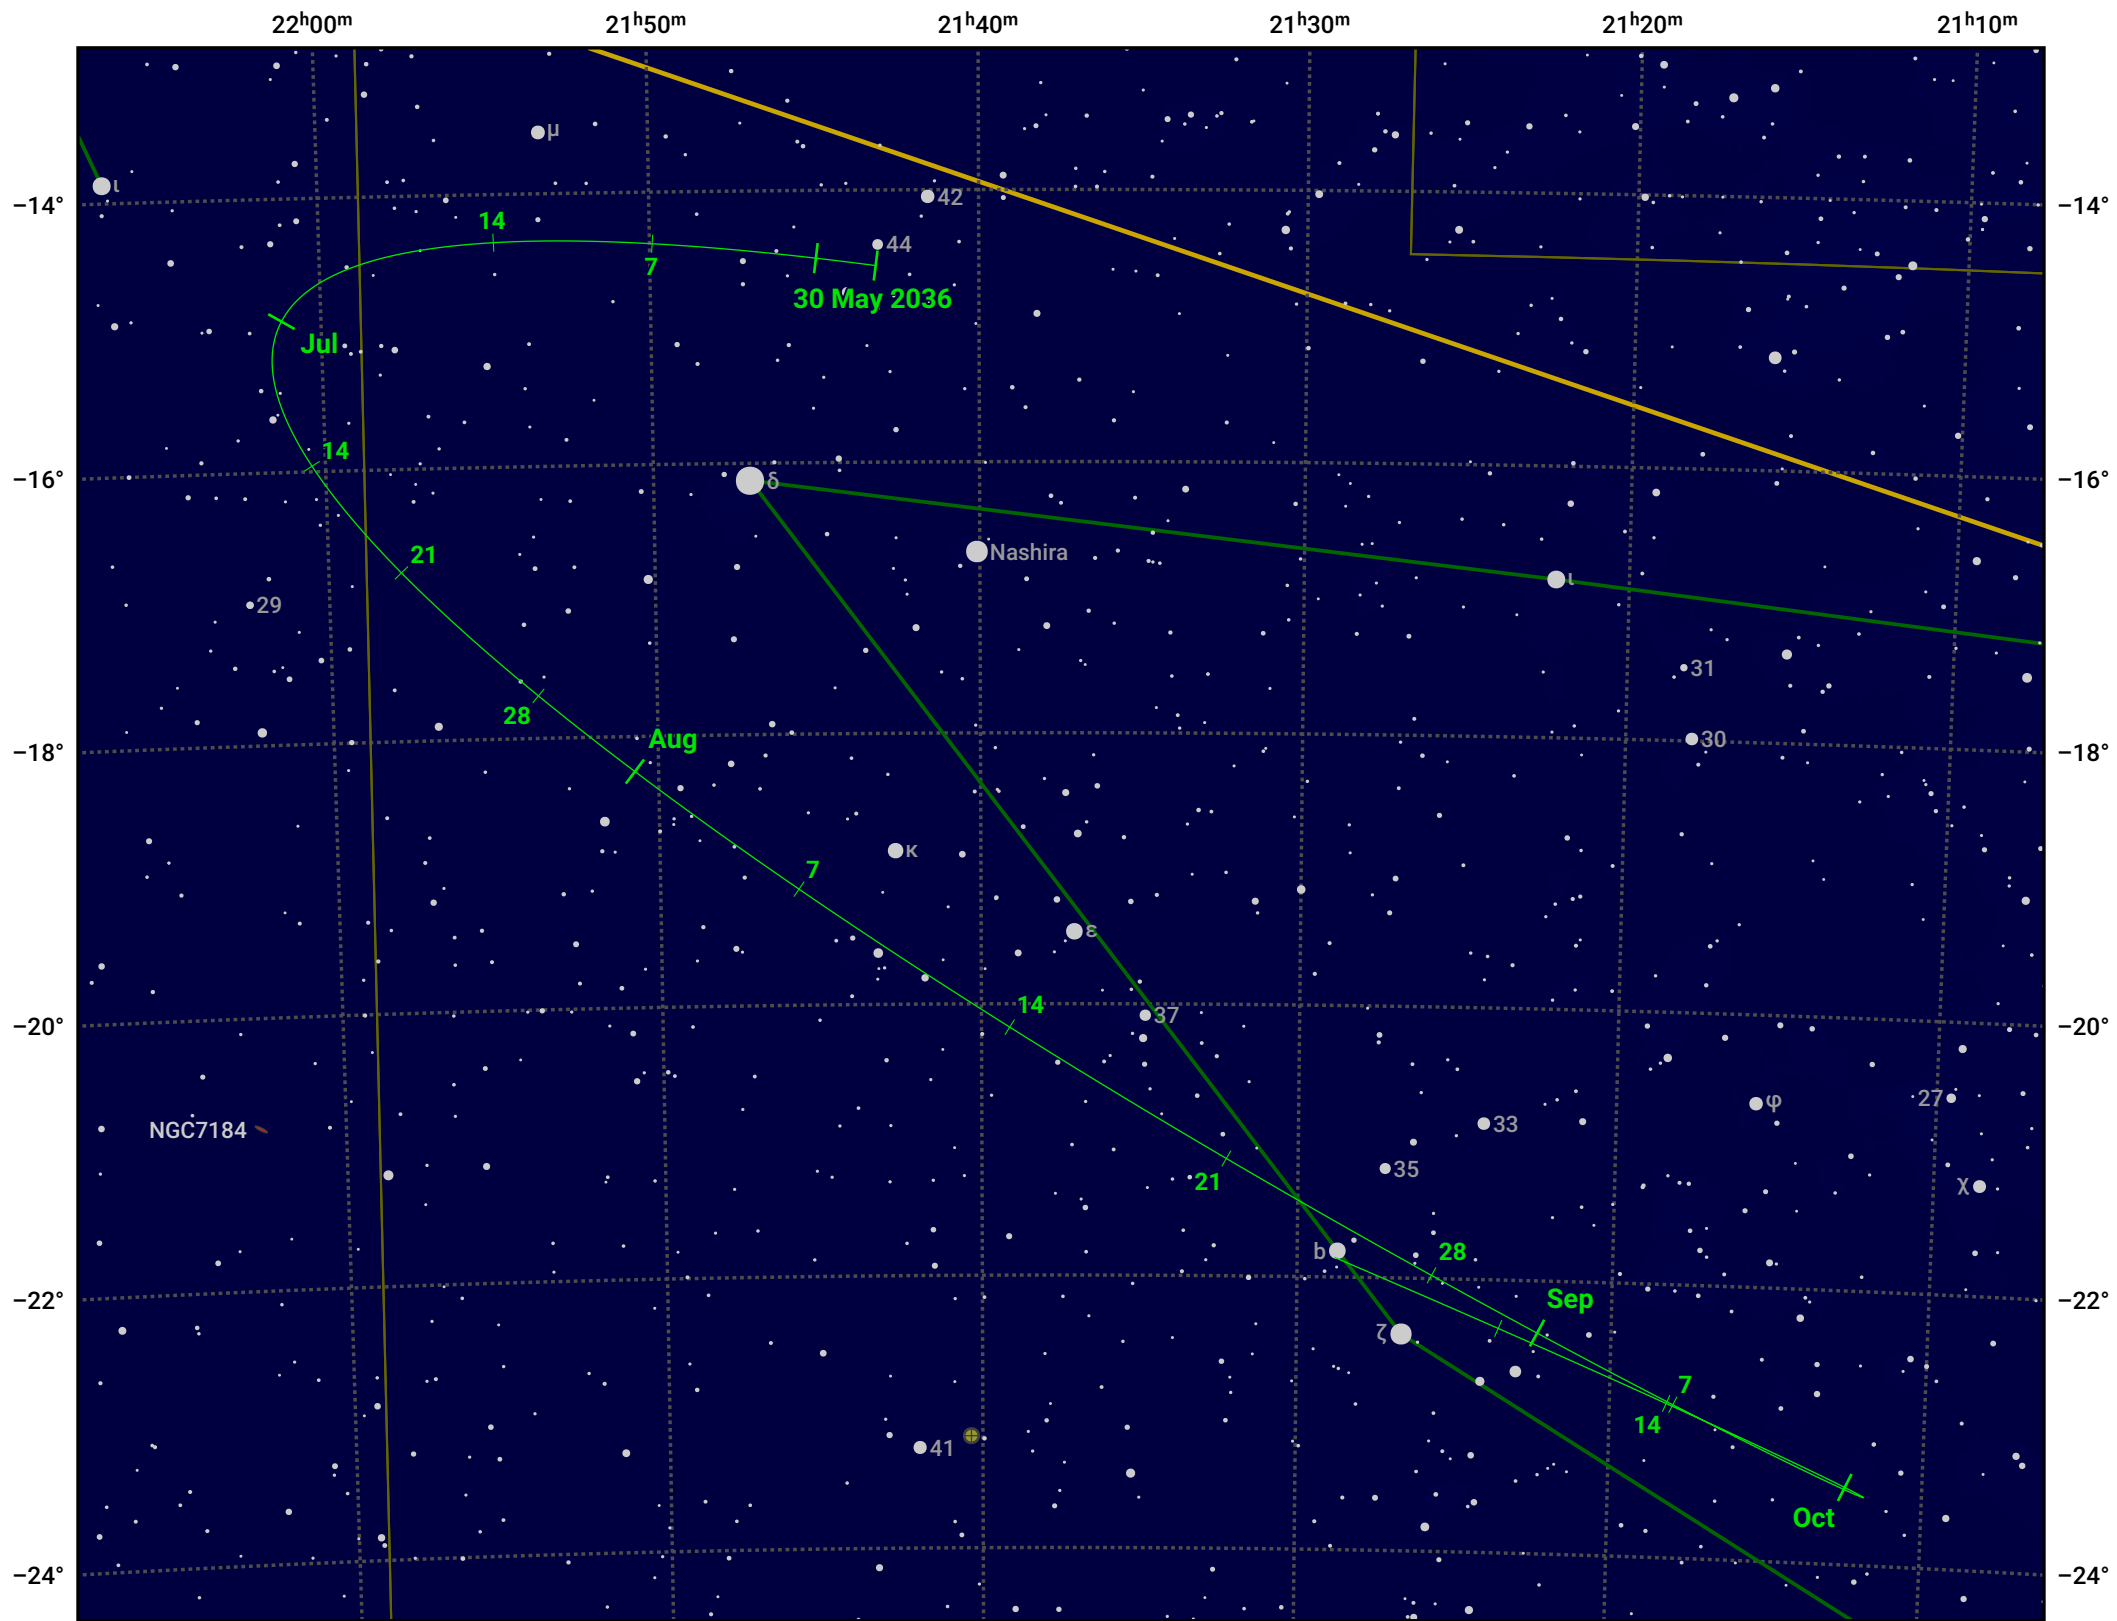

# The path of Asteroid 8 Flora around opposition on 13 Aug 2036

© Dominic Ford 2011–2024. Date markers placed at midnight UTC. Downloaded from <https://in-the-sky.org>

Magnitude scale: 10.0 9.0 8.0 7.0 6.0 5.0 4.0 3.0 2.0

— Ecliptic Plane

Galaxy Bright nebula Open cluster Globular cluster

Date	Mag	Phase
2036 Jun 1	10.6	95%
2036 Jul 1	9.9	97%
2036 Jul 9	9.7	98%
2036 Aug 1	8.9	100%
2036 Aug 10	8.6	100%
2036 Sep 1	9.0	99%
2036 Sep 30	9.7	96%
2036 Oct 1	9.7	96%