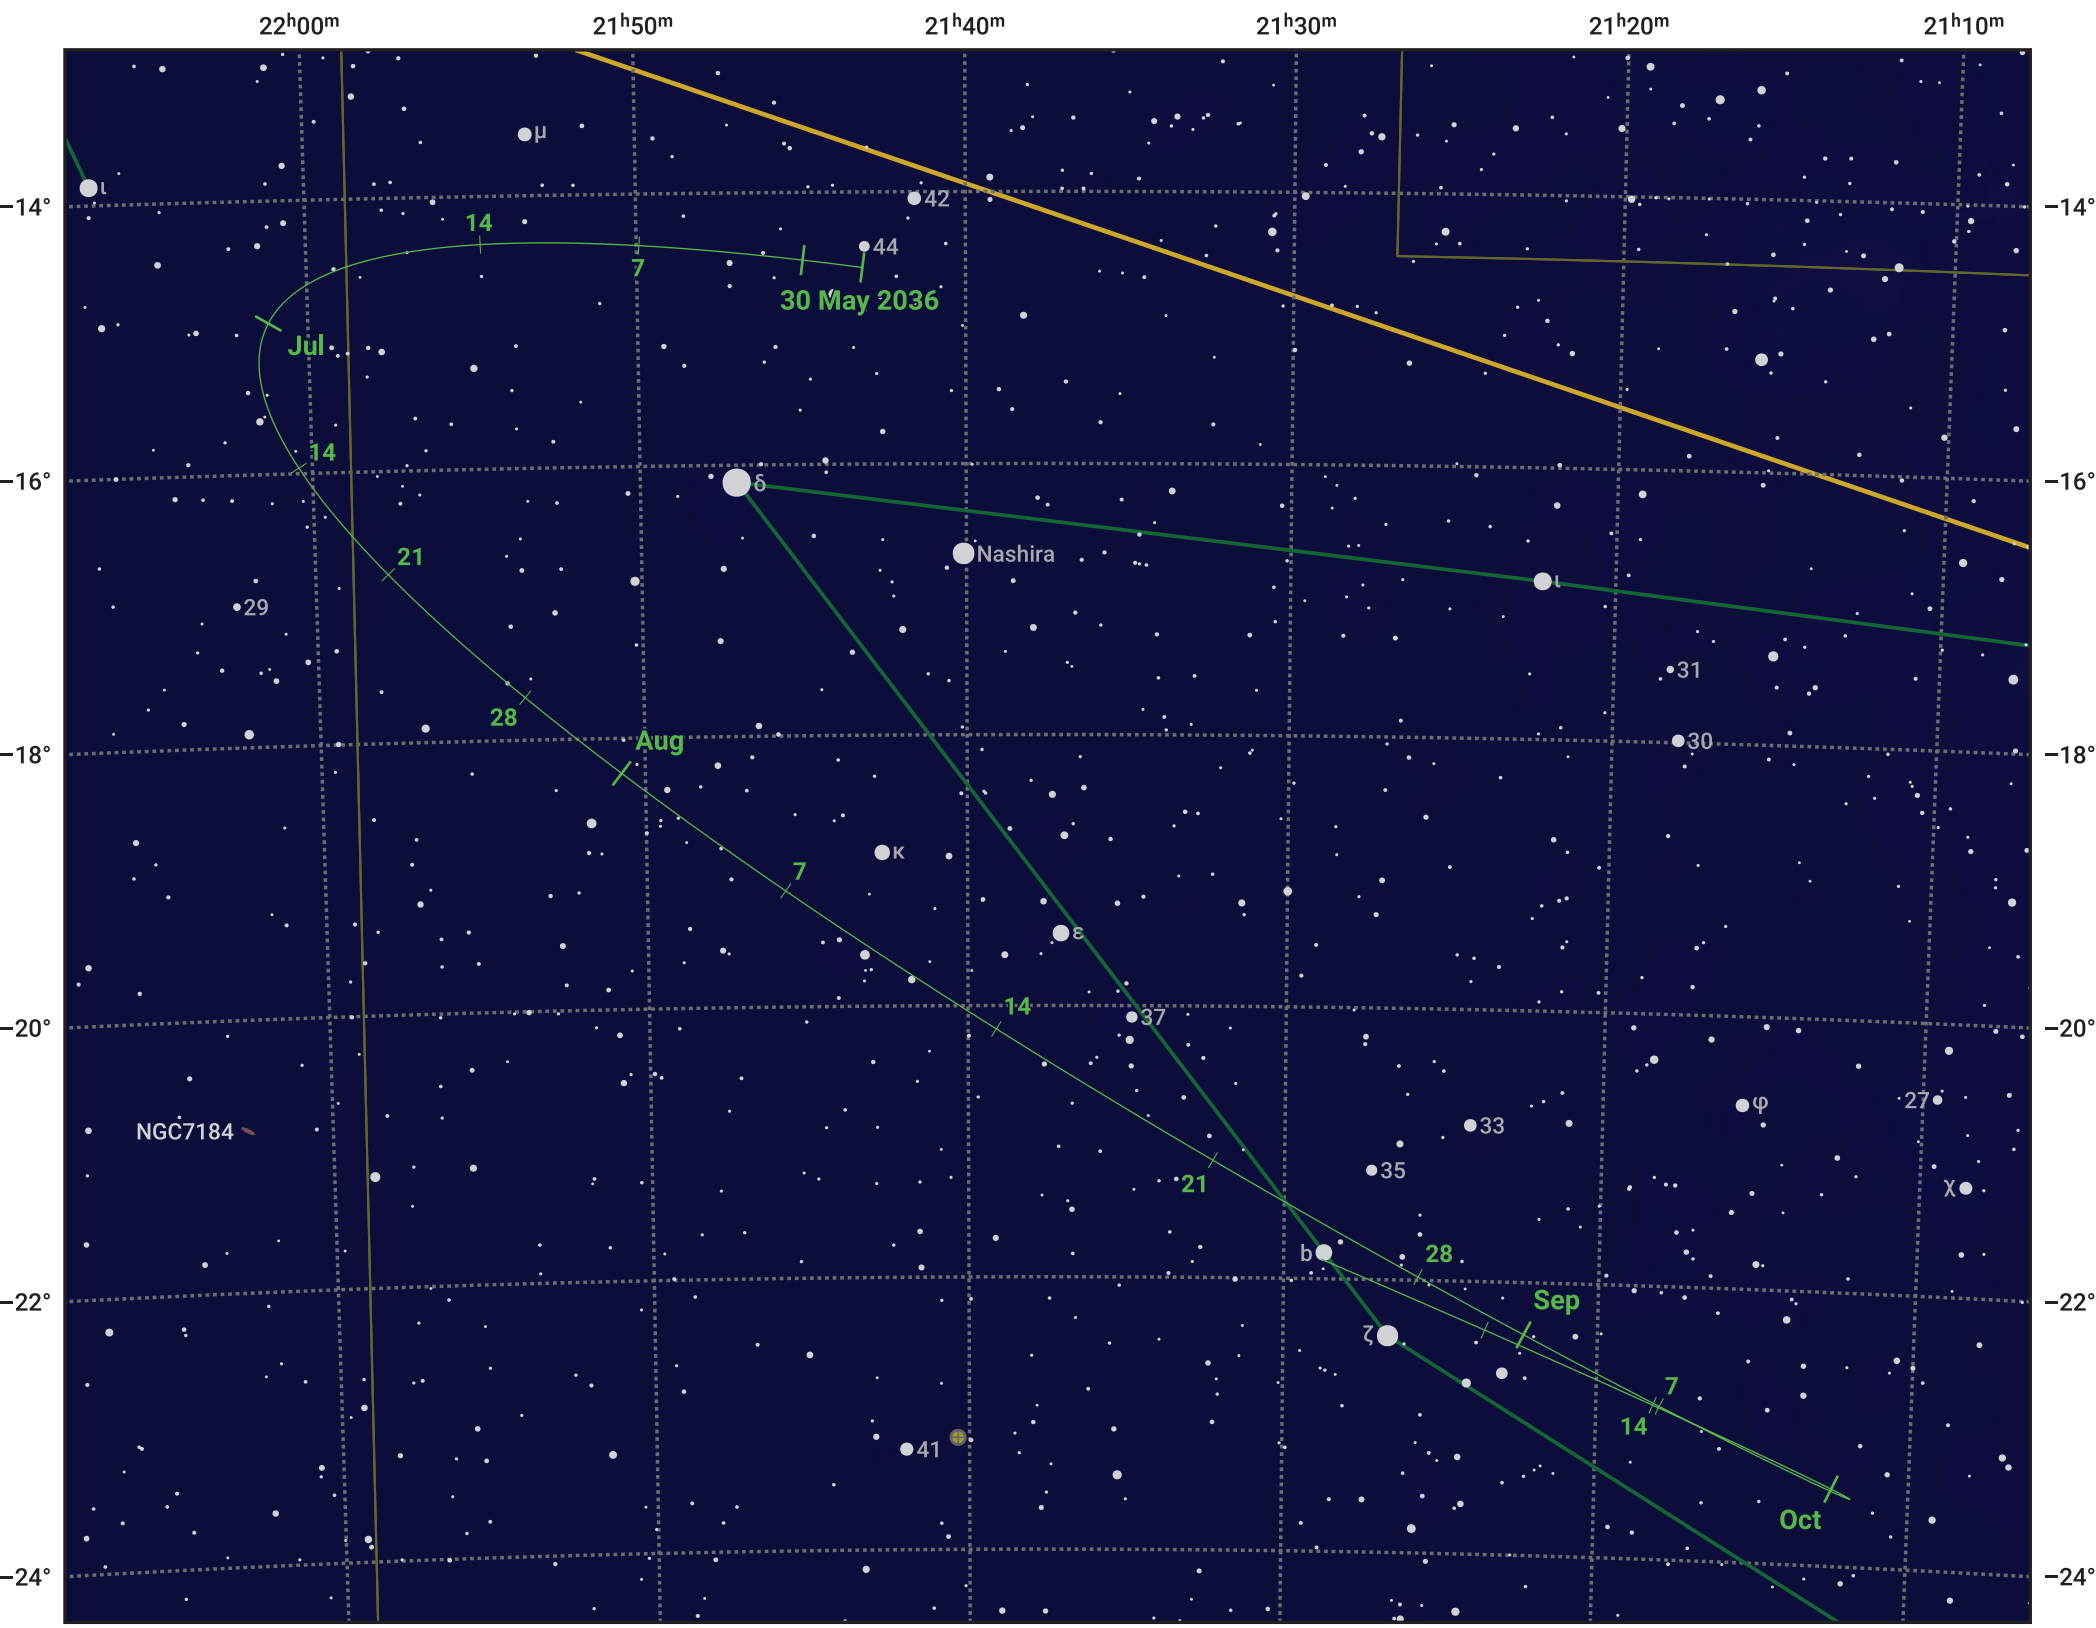

The path of Asteroid 8 Flora around opposition on 13 Aug 2036

© Dominic Ford 2011–2024. Date markers placed at midnight UTC. Downloaded from <https://in-the-sky.org>

Magnitude scale: 10.0 9.0 8.0 7.0 6.0 5.0 4.0 3.0 2.0

— Ecliptic Plane

- Galaxy
- Bright nebula
- Open cluster
- ⊕ Globular cluster

Date	Mag	Phase
2036 Jun 1	10.6	95%
2036 Jul 1	9.9	97%
2036 Jul 9	9.7	98%
2036 Aug 1	8.9	100%
2036 Aug 10	8.6	100%
2036 Sep 1	9.0	99%
2036 Sep 30	9.7	96%
2036 Oct 1	9.7	96%