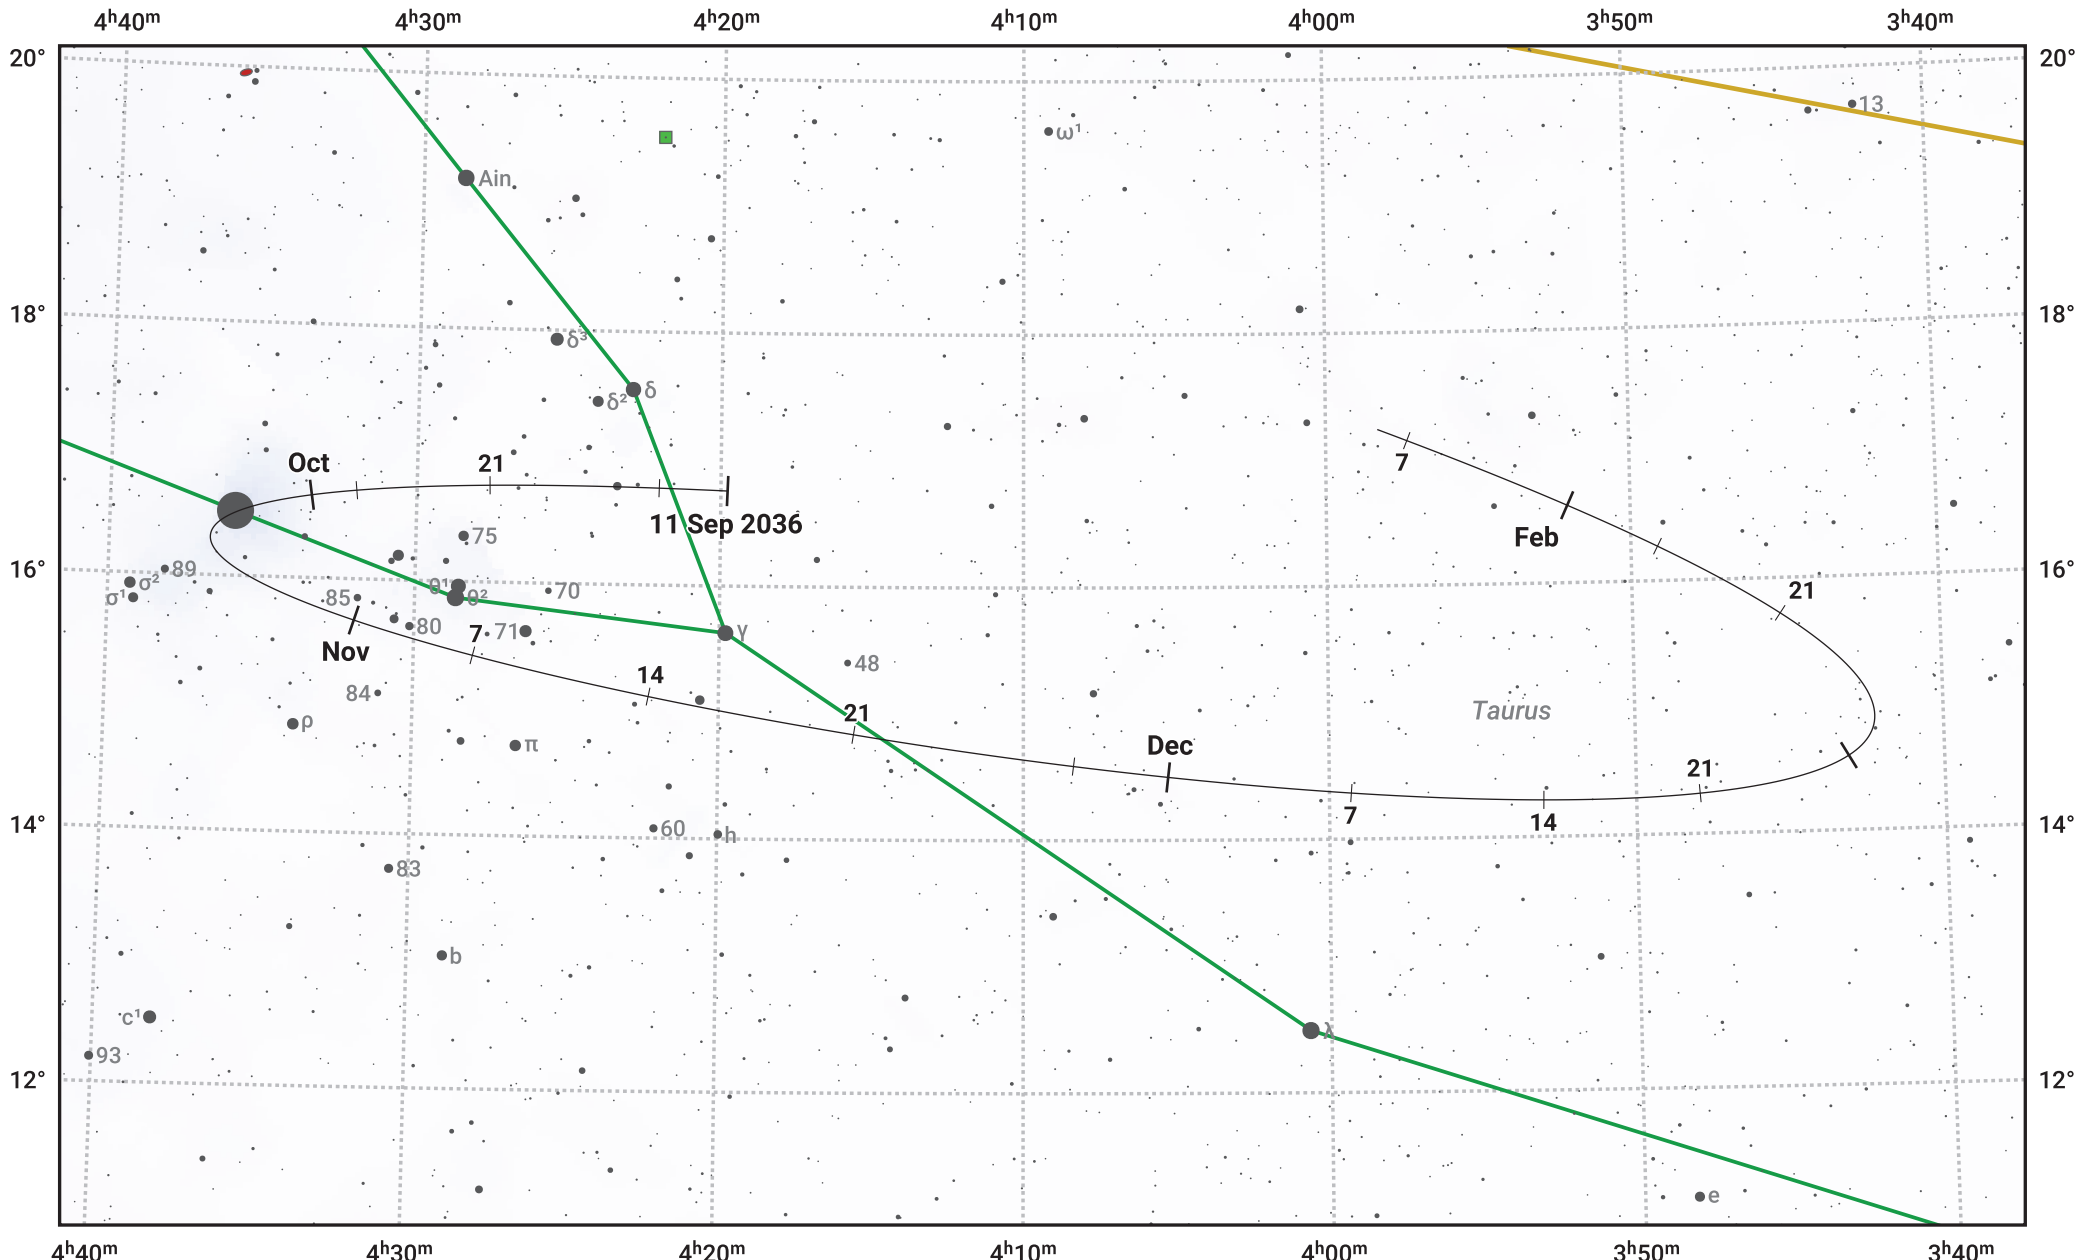

# The path of Asteroid 44 Nysa around opposition on 25 Nov 2036

© Dominic Ford 2011–2024. Date markers placed at midnight UTC. Downloaded from <https://in-the-sky.org>

— Ecliptic Plane

● Galaxy    ■ Bright nebula    ● Open cluster    ● Globular cluster

Date	Mag	Phase
2036 Oct 1	10.6	96%
2036 Oct 24	10.0	98%
2036 Nov 1	9.8	99%
2036 Dec 1	9.2	100%
2037 Jan 1	9.9	97%
2037 Feb 1	10.6	95%