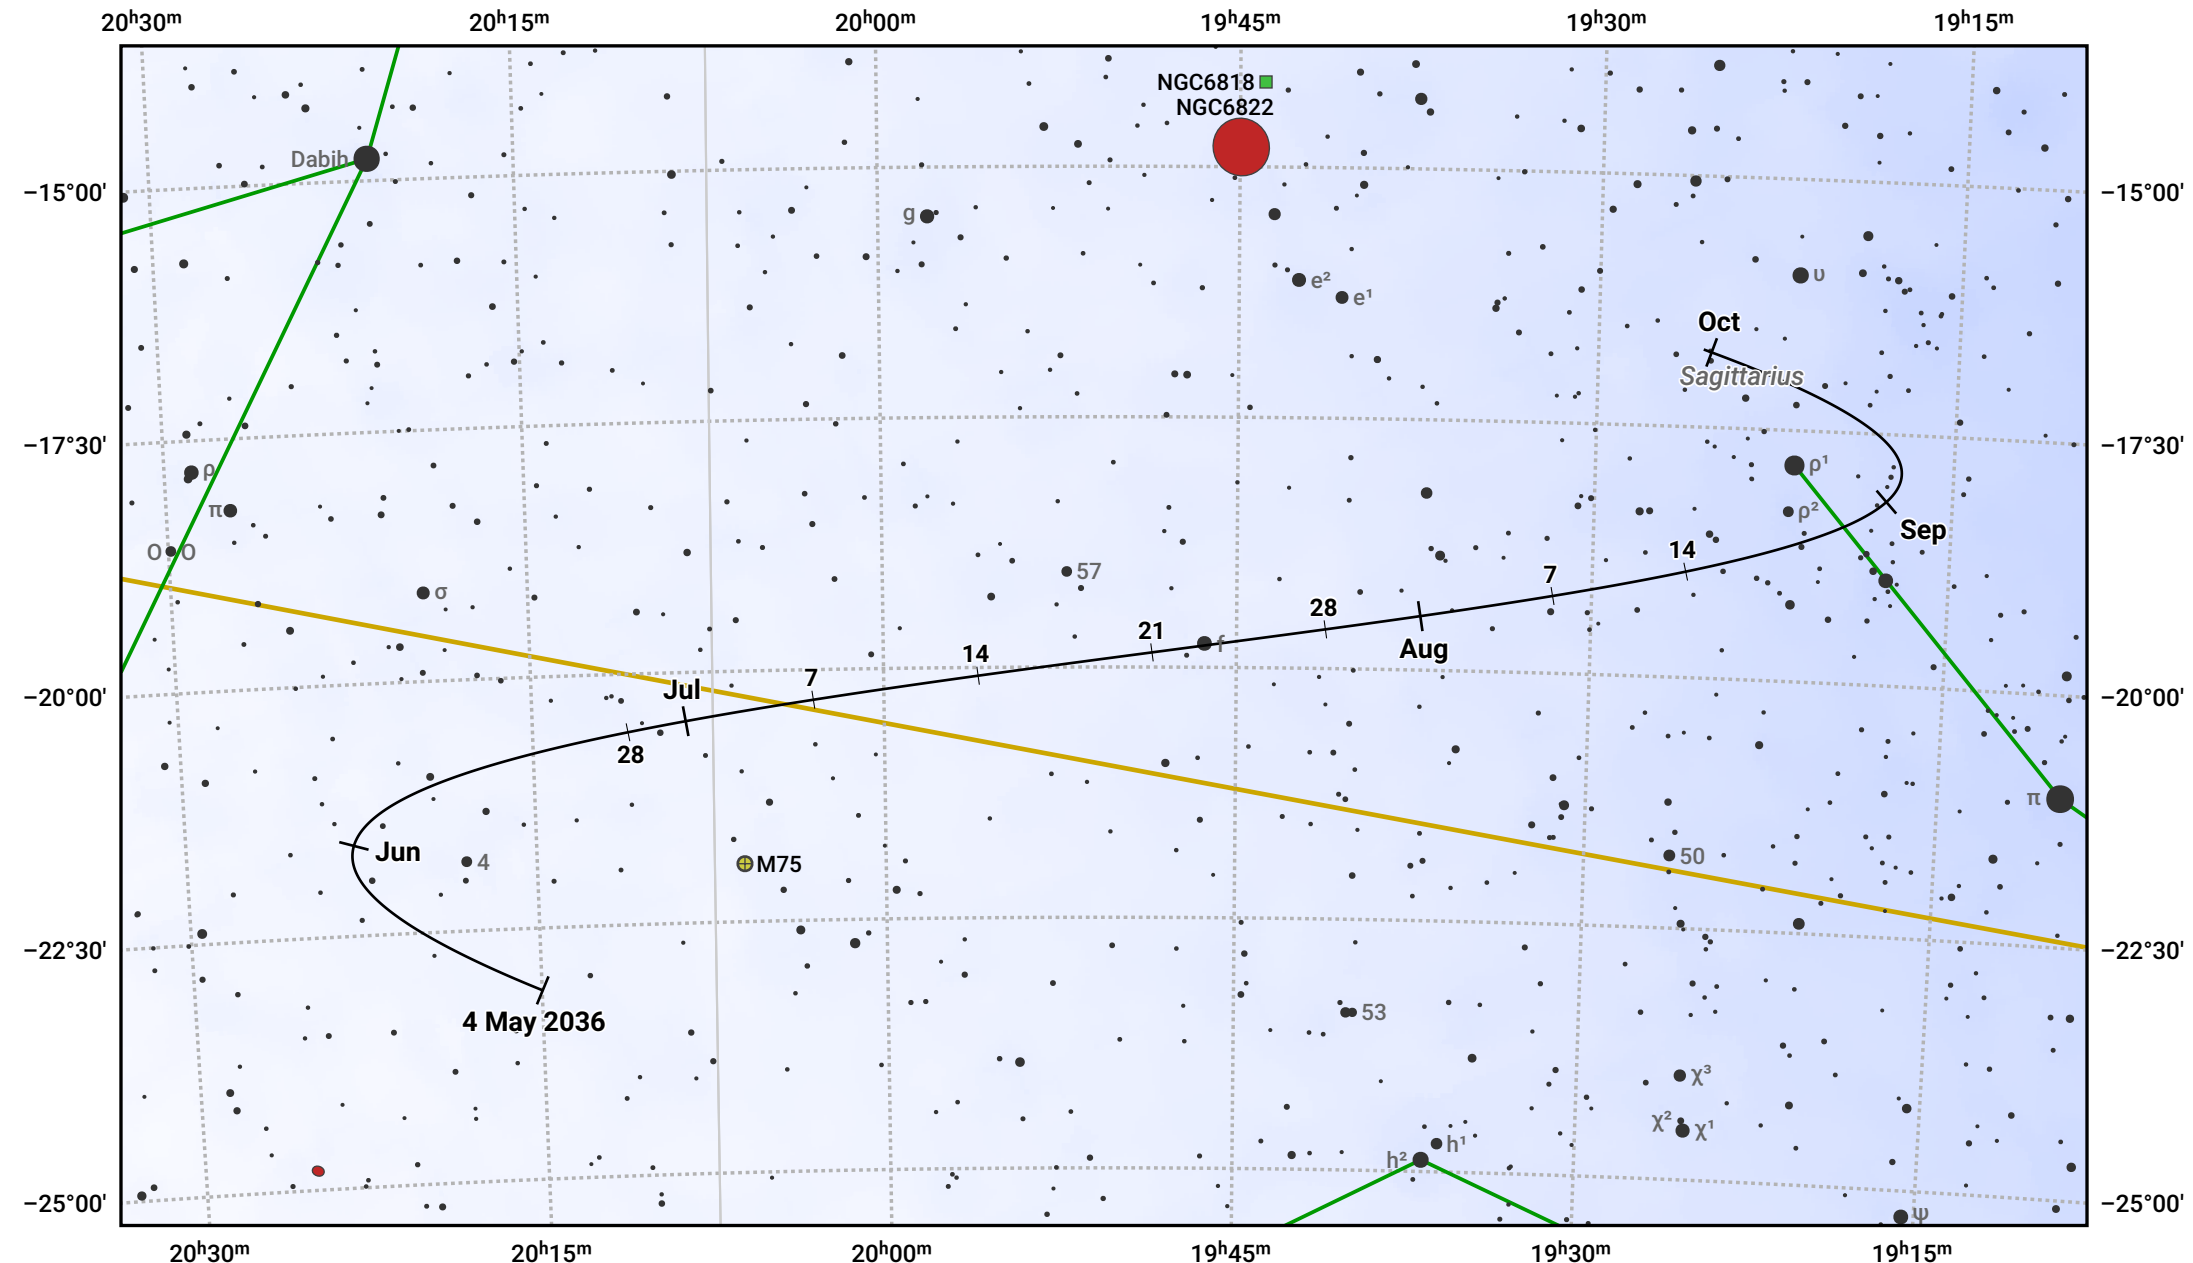

# The path of Asteroid 15 Eunomia around opposition on 18 Jul 2036

© Dominic Ford 2011–2024. Date markers placed at midnight UTC. Downloaded from <https://in-the-sky.org>

Magnitude scale: · 9.0 · 8.0 · 7.0 · 6.0 · 5.0 · 4.0 · 3.0 · 2.0

— Ecliptic Plane

● Galaxy    ■ Bright nebula    ● Open cluster    ⊕ Globular cluster

Date	Mag	Phase
2036 Jun 1	9.9	98%
2036 Jun 20	9.5	99%
2036 Jul 1	9.2	100%
2036 Aug 1	8.9	100%
2036 Sep 1	9.5	98%
2036 Oct 1	10.0	96%