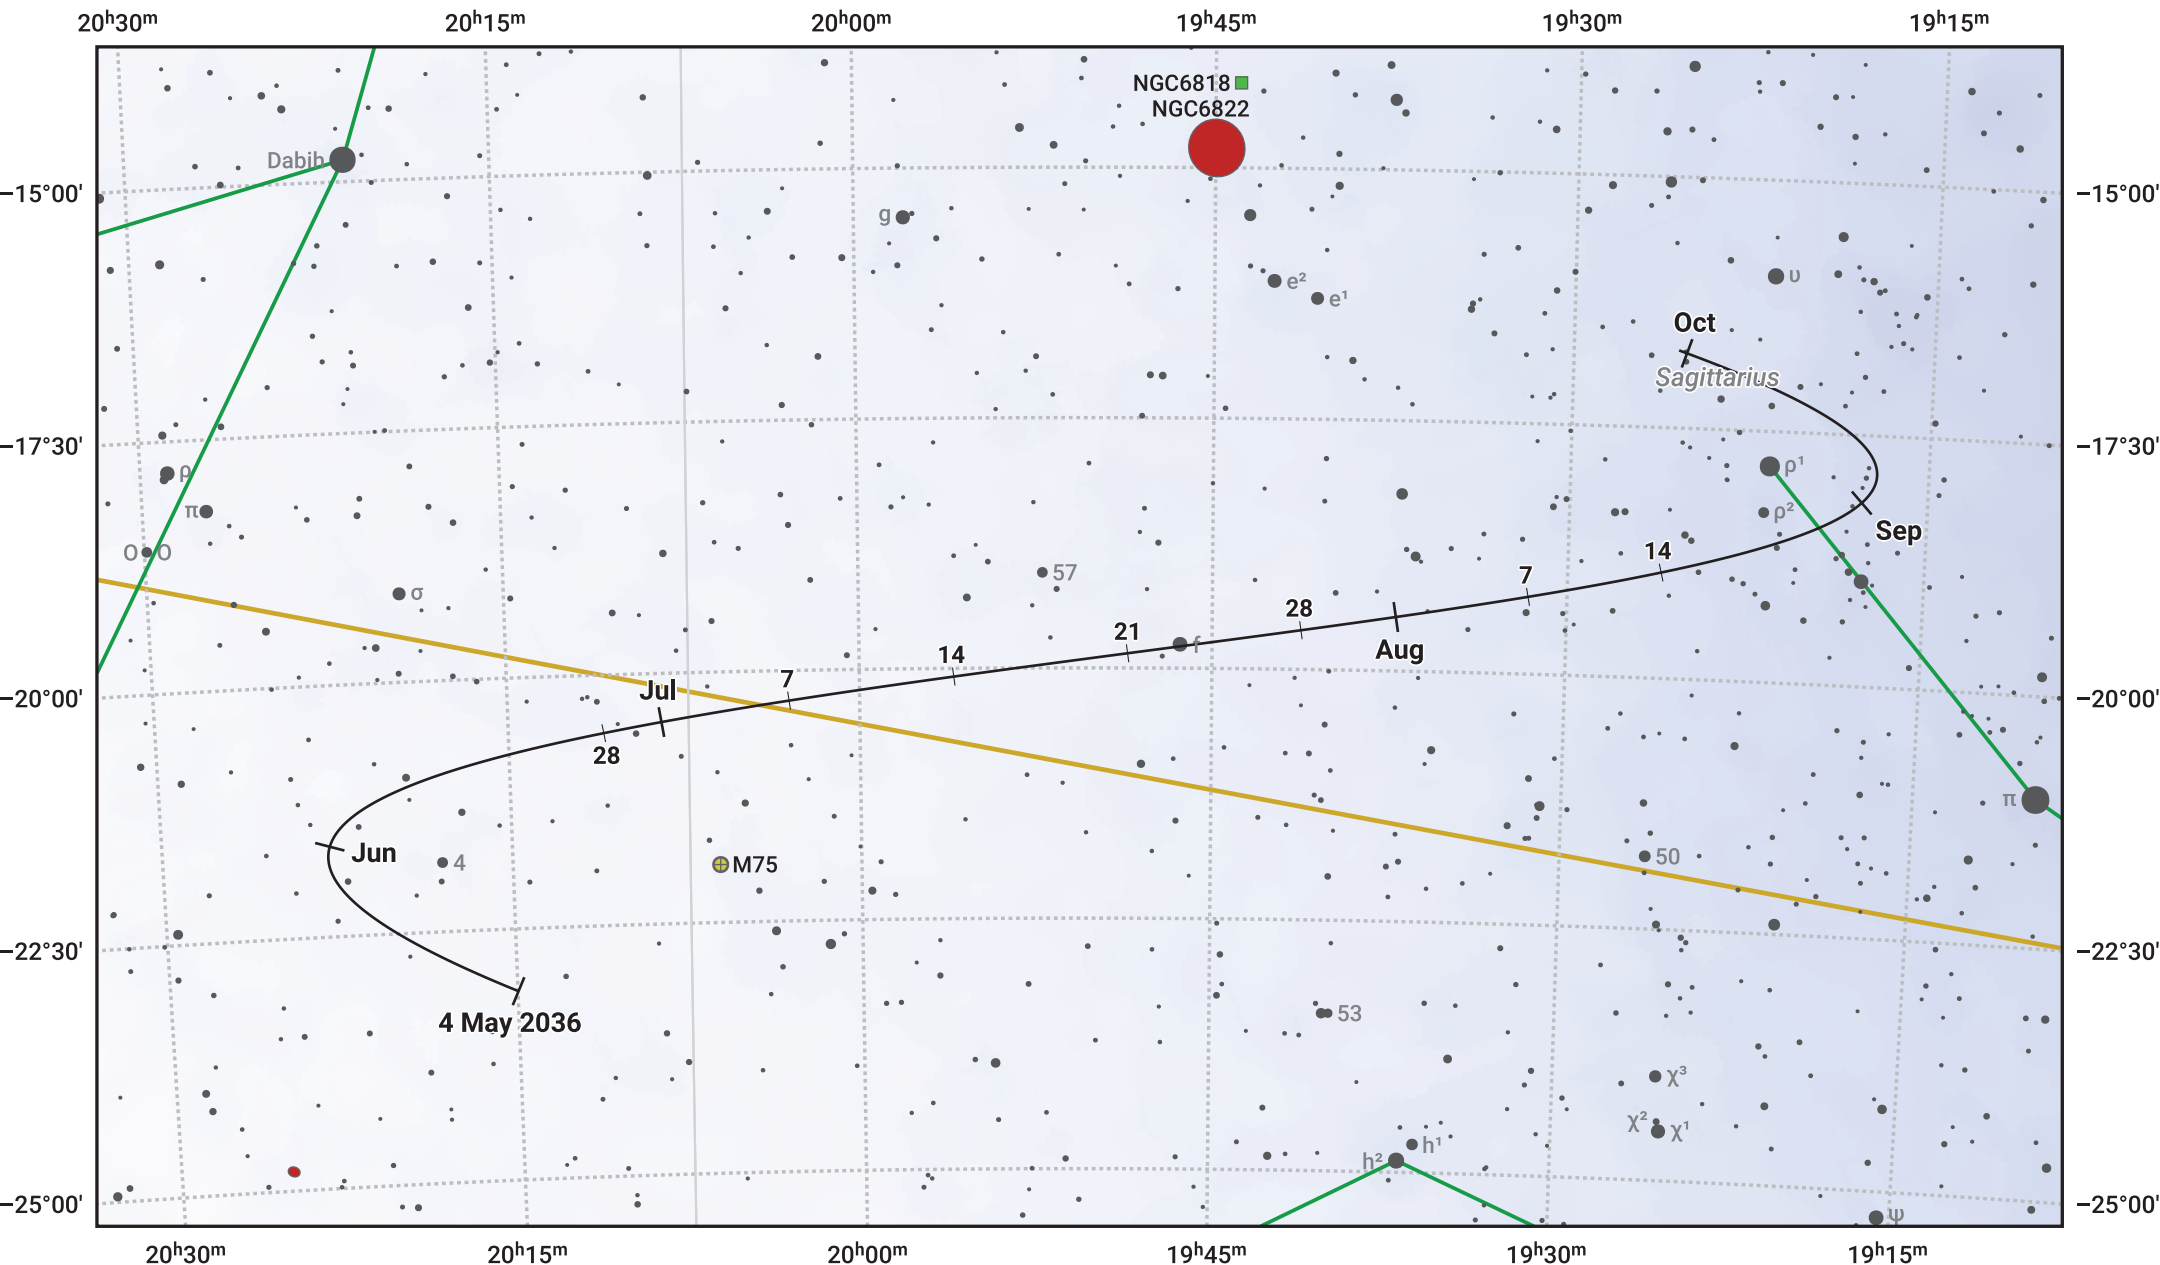

# The path of Asteroid 15 Eunomia around opposition on 18 Jul 2036

© Dominic Ford 2011–2024. Date markers placed at midnight UTC. Downloaded from <https://in-the-sky.org>

Magnitude scale: · 9.0 · 8.0 · 7.0 · 6.0 · 5.0 · 4.0 · 3.0 · 2.0

— Ecliptic Plane

● Galaxy    ■ Bright nebula    ● Open cluster    ⊕ Globular cluster

Date	Mag	Phase
2036 Jun 1	9.9	98%
2036 Jun 20	9.5	99%
2036 Jul 1	9.2	100%
2036 Aug 1	8.9	100%
2036 Sep 1	9.5	98%
2036 Oct 1	10.0	96%