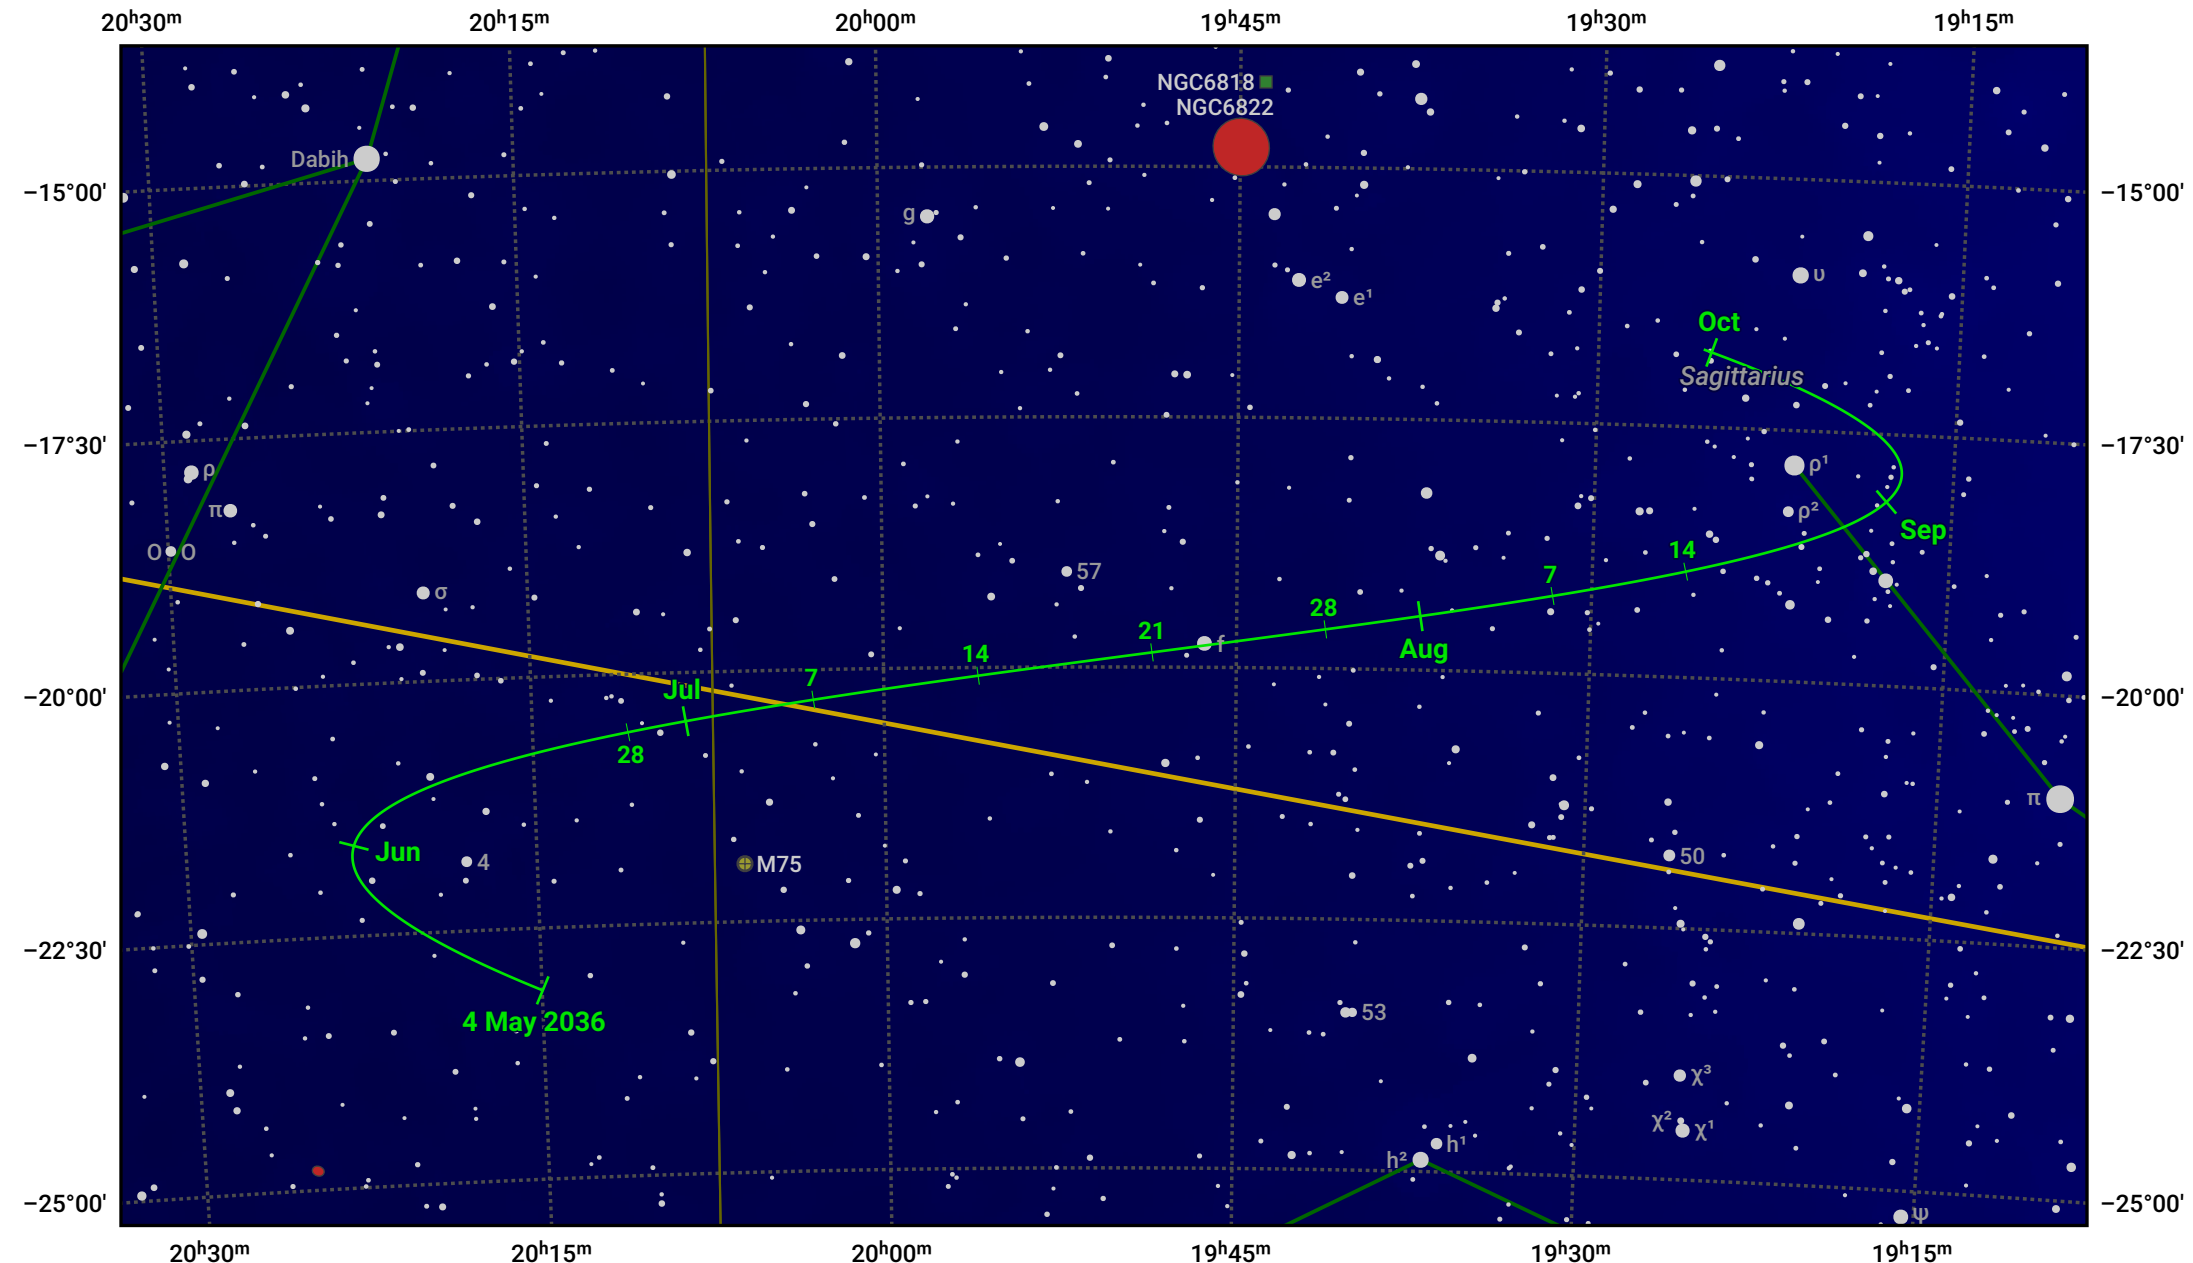

The path of Asteroid 15 Eunomia around opposition on 18 Jul 2036

© Dominic Ford 2011–2024. Date markers placed at midnight UTC. Downloaded from <https://in-the-sky.org>

Magnitude scale: • 9.0 • 8.0 • 7.0 • 6.0 • 5.0 • 4.0 • 3.0 • 2.0

— Ecliptic Plane

● Galaxy ■ Bright nebula ● Open cluster ● Globular cluster

Date	Mag	Phase
2036 Jun 1	9.9	98%
2036 Jun 20	9.5	99%
2036 Jul 1	9.2	100%
2036 Aug 1	8.9	100%
2036 Sep 1	9.5	98%
2036 Oct 1	10.0	96%