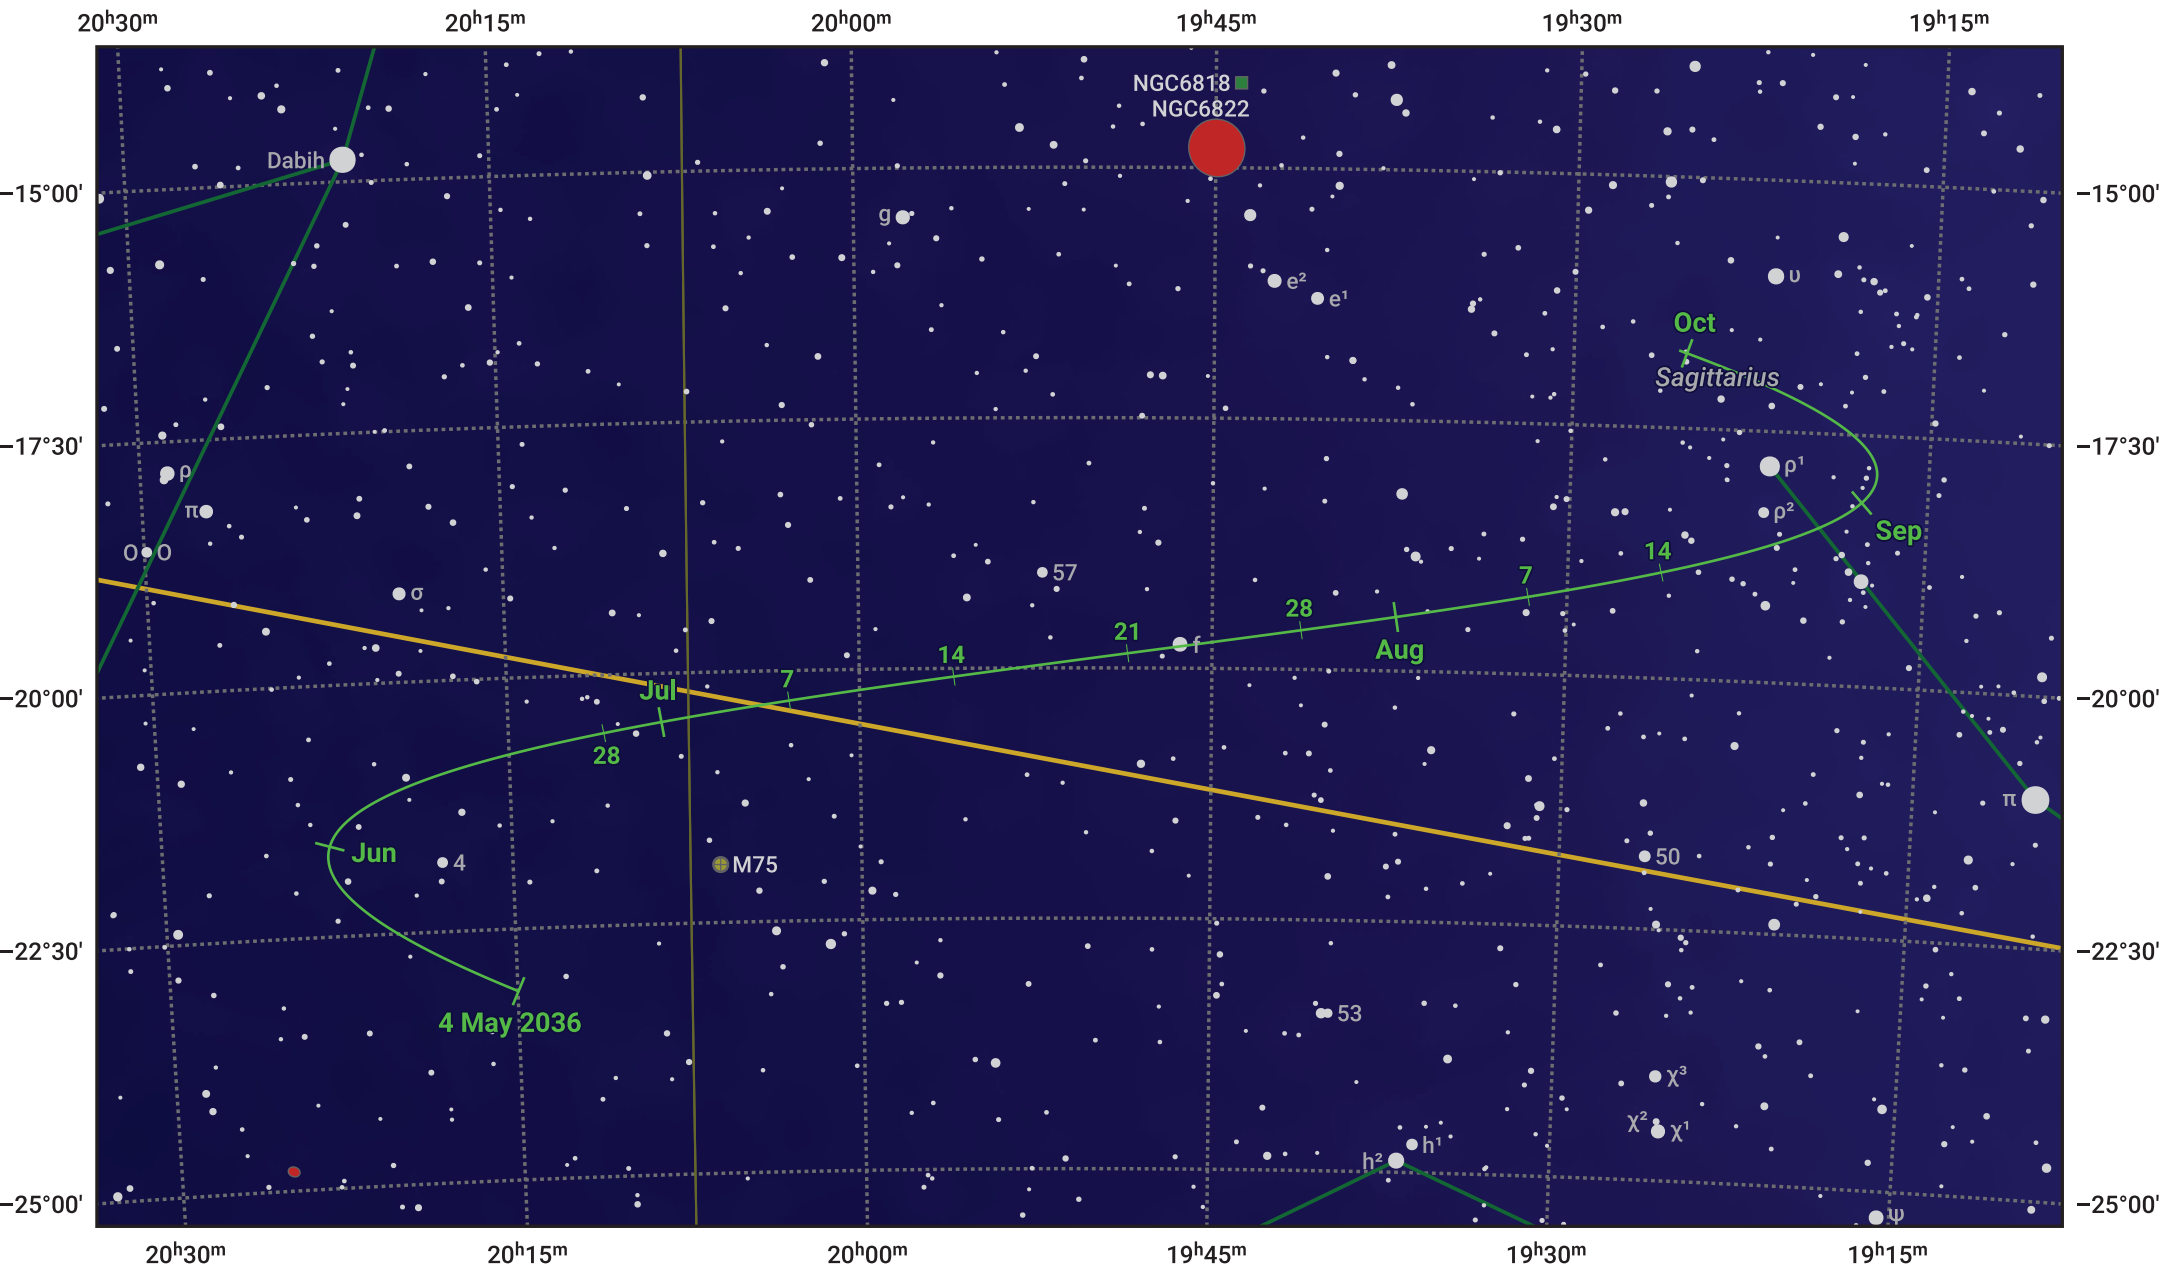

The path of Asteroid 15 Eunomia around opposition on 18 Jul 2036

© Dominic Ford 2011–2024. Date markers placed at midnight UTC. Downloaded from <https://in-the-sky.org>

Magnitude scale: • 9.0 • 8.0 • 7.0 • 6.0 • 5.0 • 4.0 • 3.0 • 2.0

— Ecliptic Plane

● Galaxy ■ Bright nebula ● Open cluster ● Globular cluster

Date	Mag	Phase
2036 Jun 1	9.9	98%
2036 Jun 20	9.5	99%
2036 Jul 1	9.2	100%
2036 Aug 1	8.9	100%
2036 Sep 1	9.5	98%
2036 Oct 1	10.0	96%