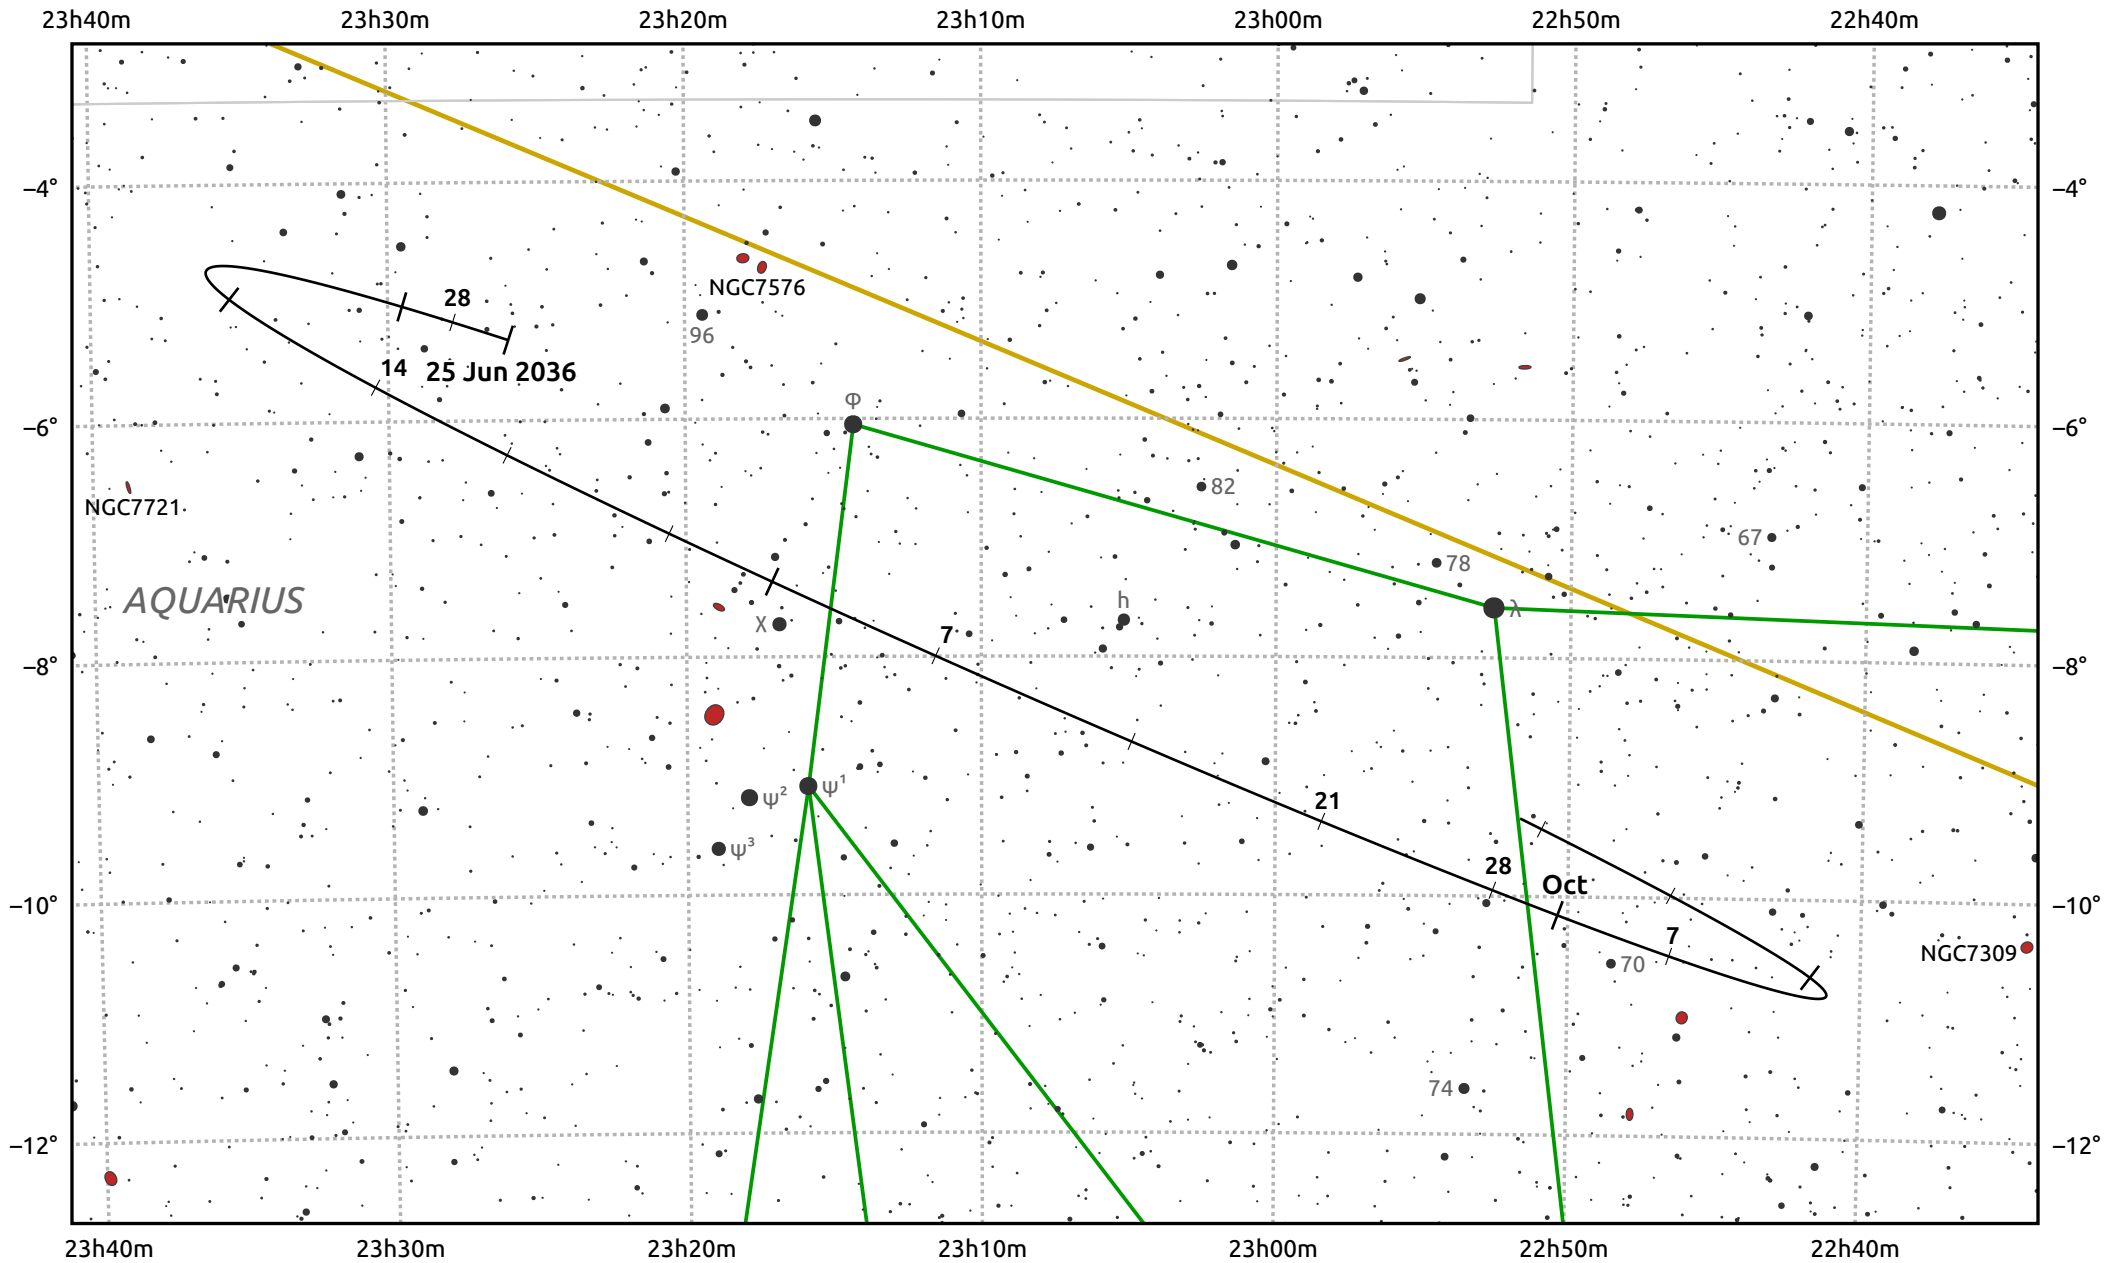

# The path of Asteroid 27 Euterpe around opposition on 8 Sep 2036

© Dominic Ford 2011–2024. Date markers placed at midnight UTC. Downloaded from <https://in-the-sky.org>

Magnitude scale: 11.0 10.0 9.0 8.0 7.0 6.0 5.0 4.0 3.0

— Ecliptic Plane

Galaxy    Bright nebula    Open cluster    Globular cluster    Planetary nebula

Date	Mag	Phase
2036 Jul 1	11.6	96%
2036 Aug 1	10.9	98%
2036 Aug 9	10.7	99%
2036 Sep 1	10.0	100%
2036 Oct 1	10.4	99%
2036 Nov 1	11.0	96%