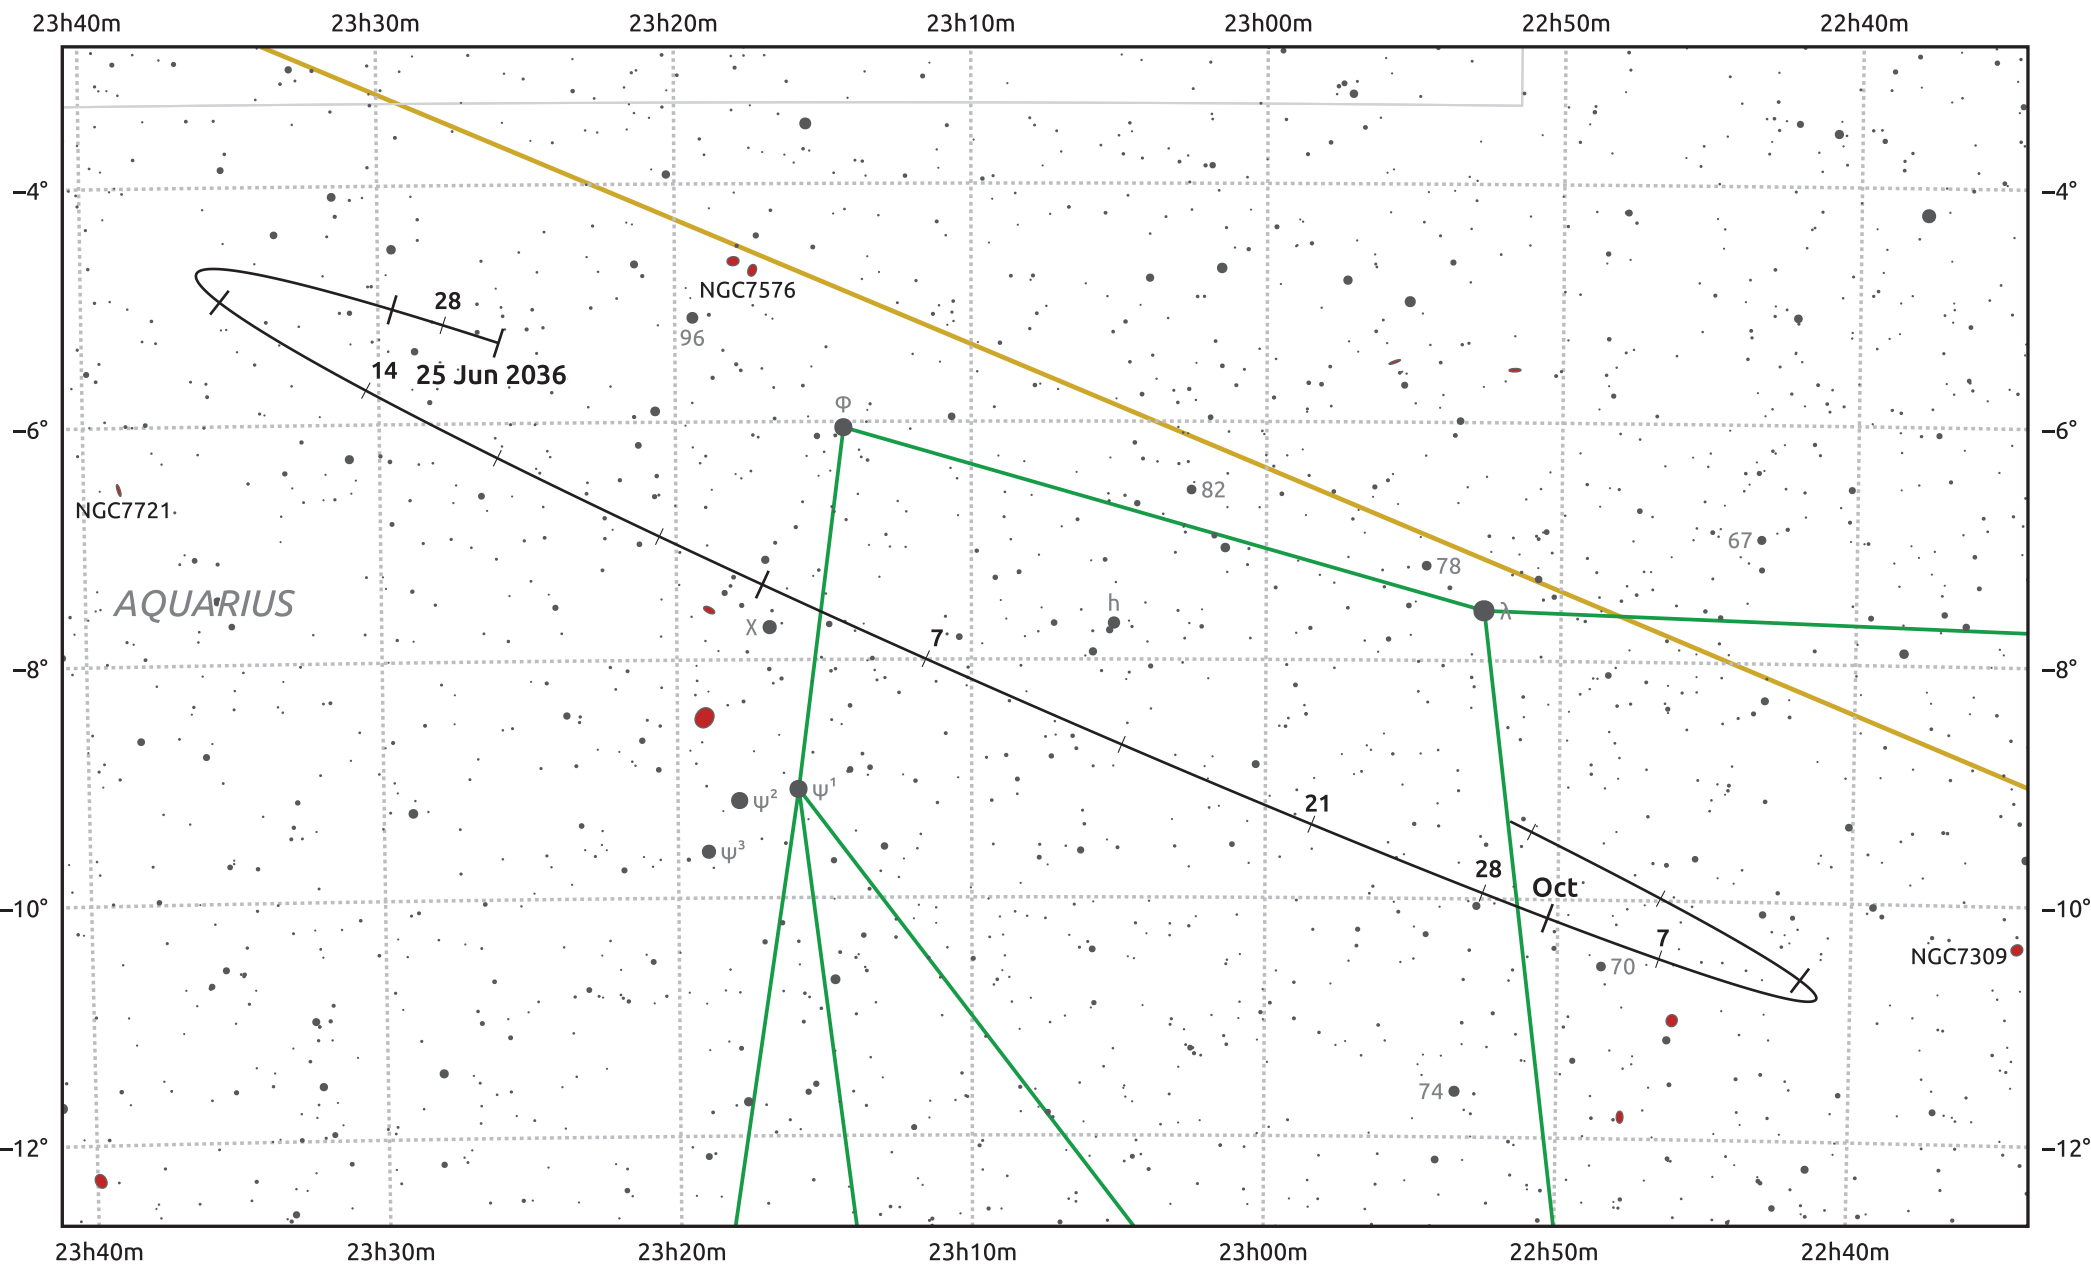

The path of Asteroid 27 Euterpe around opposition on 8 Sep 2036

© Dominic Ford 2011–2025. Date markers placed at midnight UTC. Downloaded from <https://in-the-sky.org>

Magnitude scale: 11.0 10.0 9.0 8.0 7.0 6.0 5.0 4.0 3.0

— Ecliptic Plane

- Galaxy
- Bright nebula
- Open cluster
- ⊕ Globular cluster
- ◆ Planetary nebula

Date	Mag	Phase
2036 Jul 1	11.6	96%
2036 Aug 1	10.9	98%
2036 Aug 9	10.7	99%
2036 Sep 1	10.0	100%
2036 Oct 1	10.4	99%
2036 Nov 1	11.0	96%