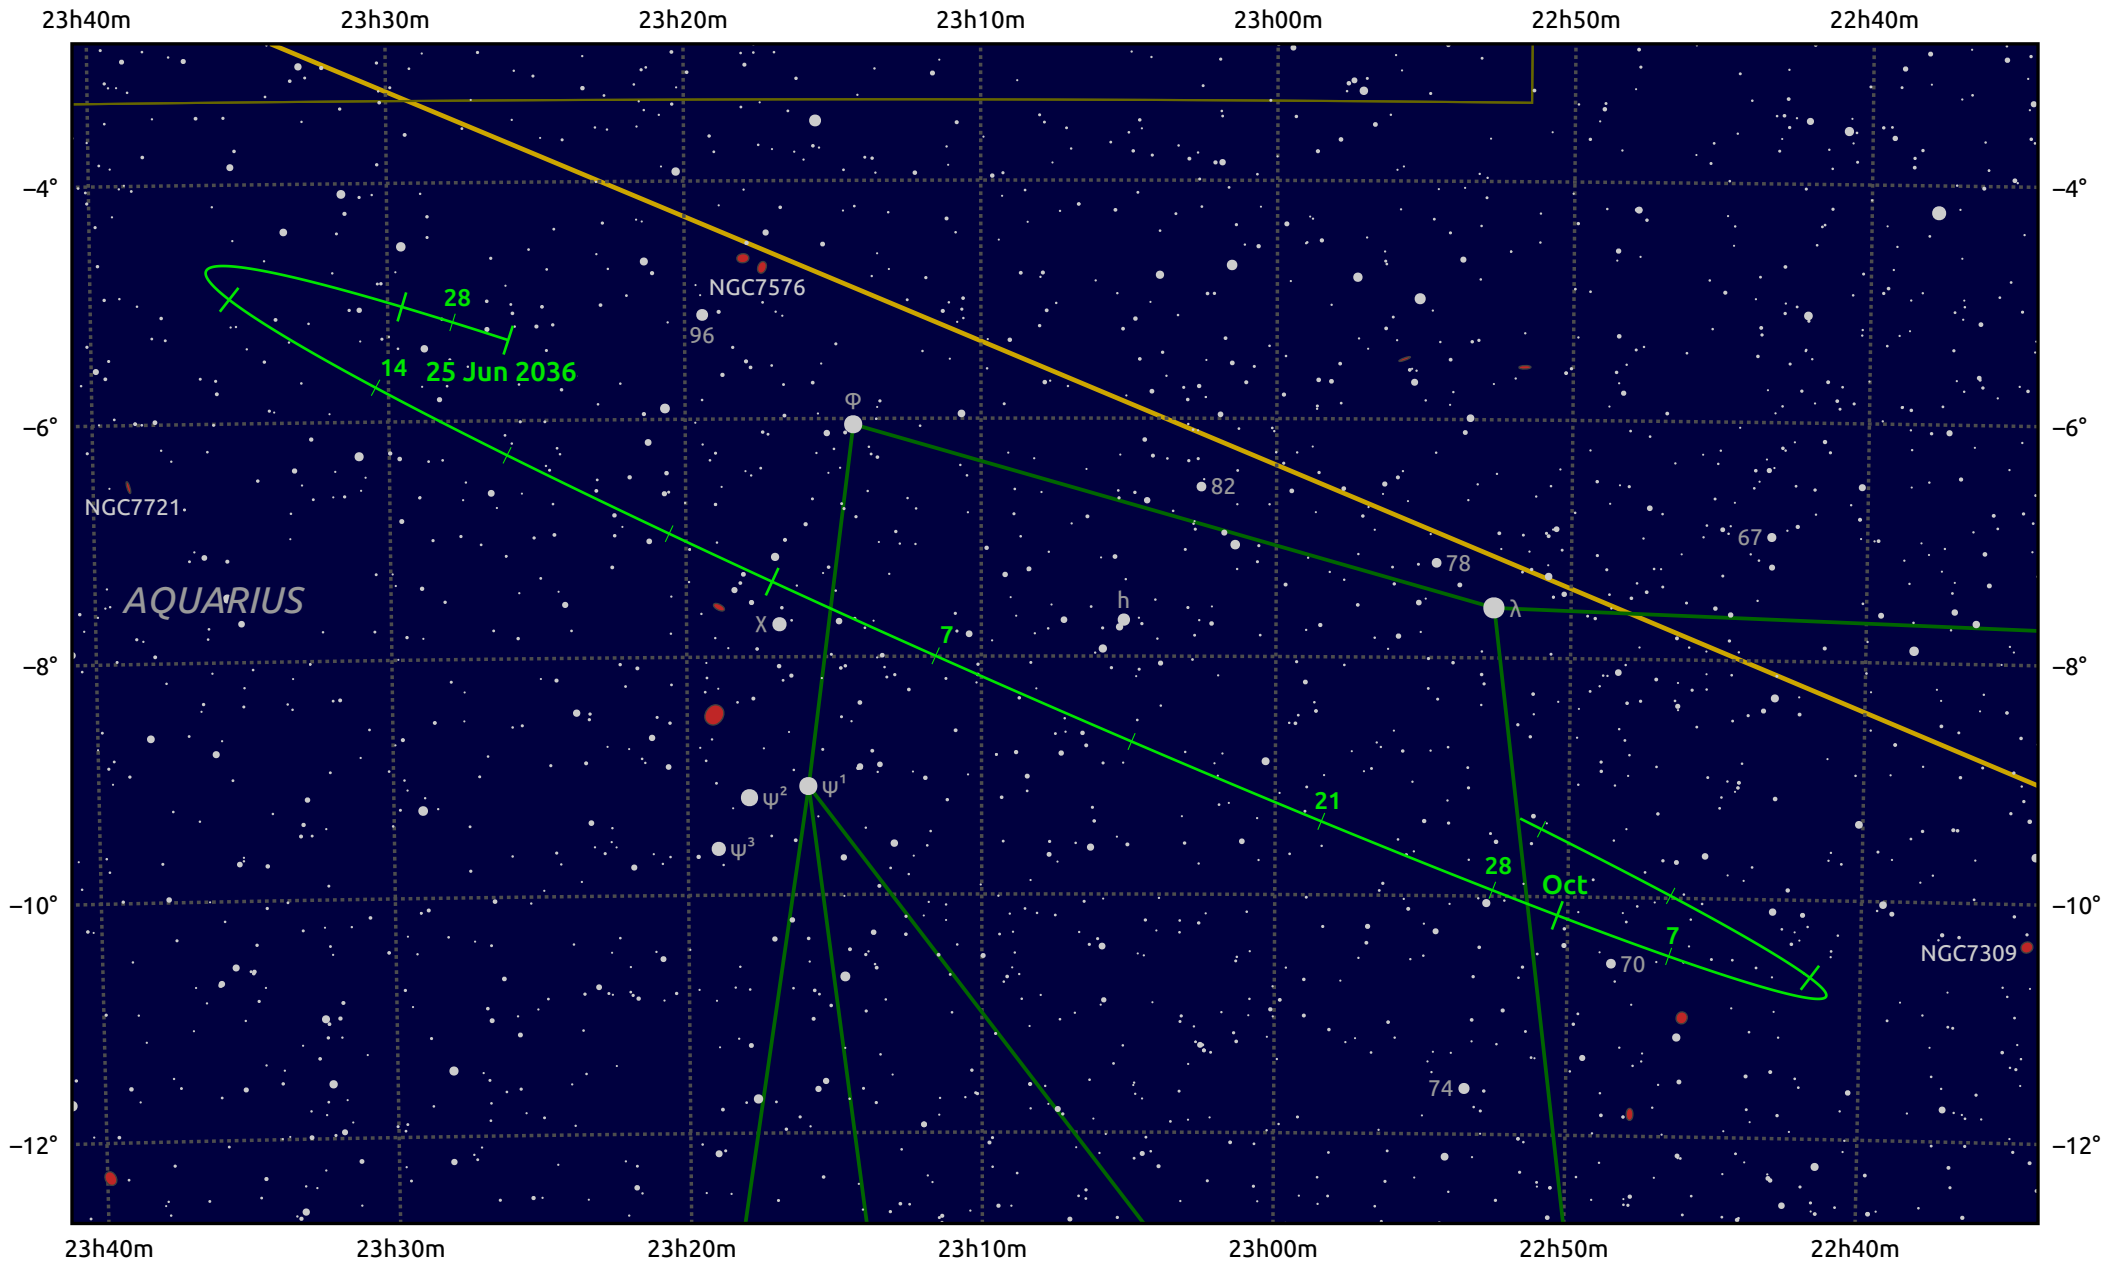

The path of Asteroid 27 Euterpe around opposition on 8 Sep 2036

© Dominic Ford 2011–2024. Date markers placed at midnight UTC. Downloaded from <https://in-the-sky.org>

Magnitude scale: 11.0 10.0 9.0 8.0 7.0 6.0 5.0 4.0 3.0

— Ecliptic Plane

Galaxy Bright nebula Open cluster Globular cluster Planetary nebula

Date	Mag	Phase
2036 Jul 1	11.6	96%
2036 Aug 1	10.9	98%
2036 Aug 9	10.7	99%
2036 Sep 1	10.0	100%
2036 Oct 1	10.4	99%
2036 Nov 1	11.0	96%