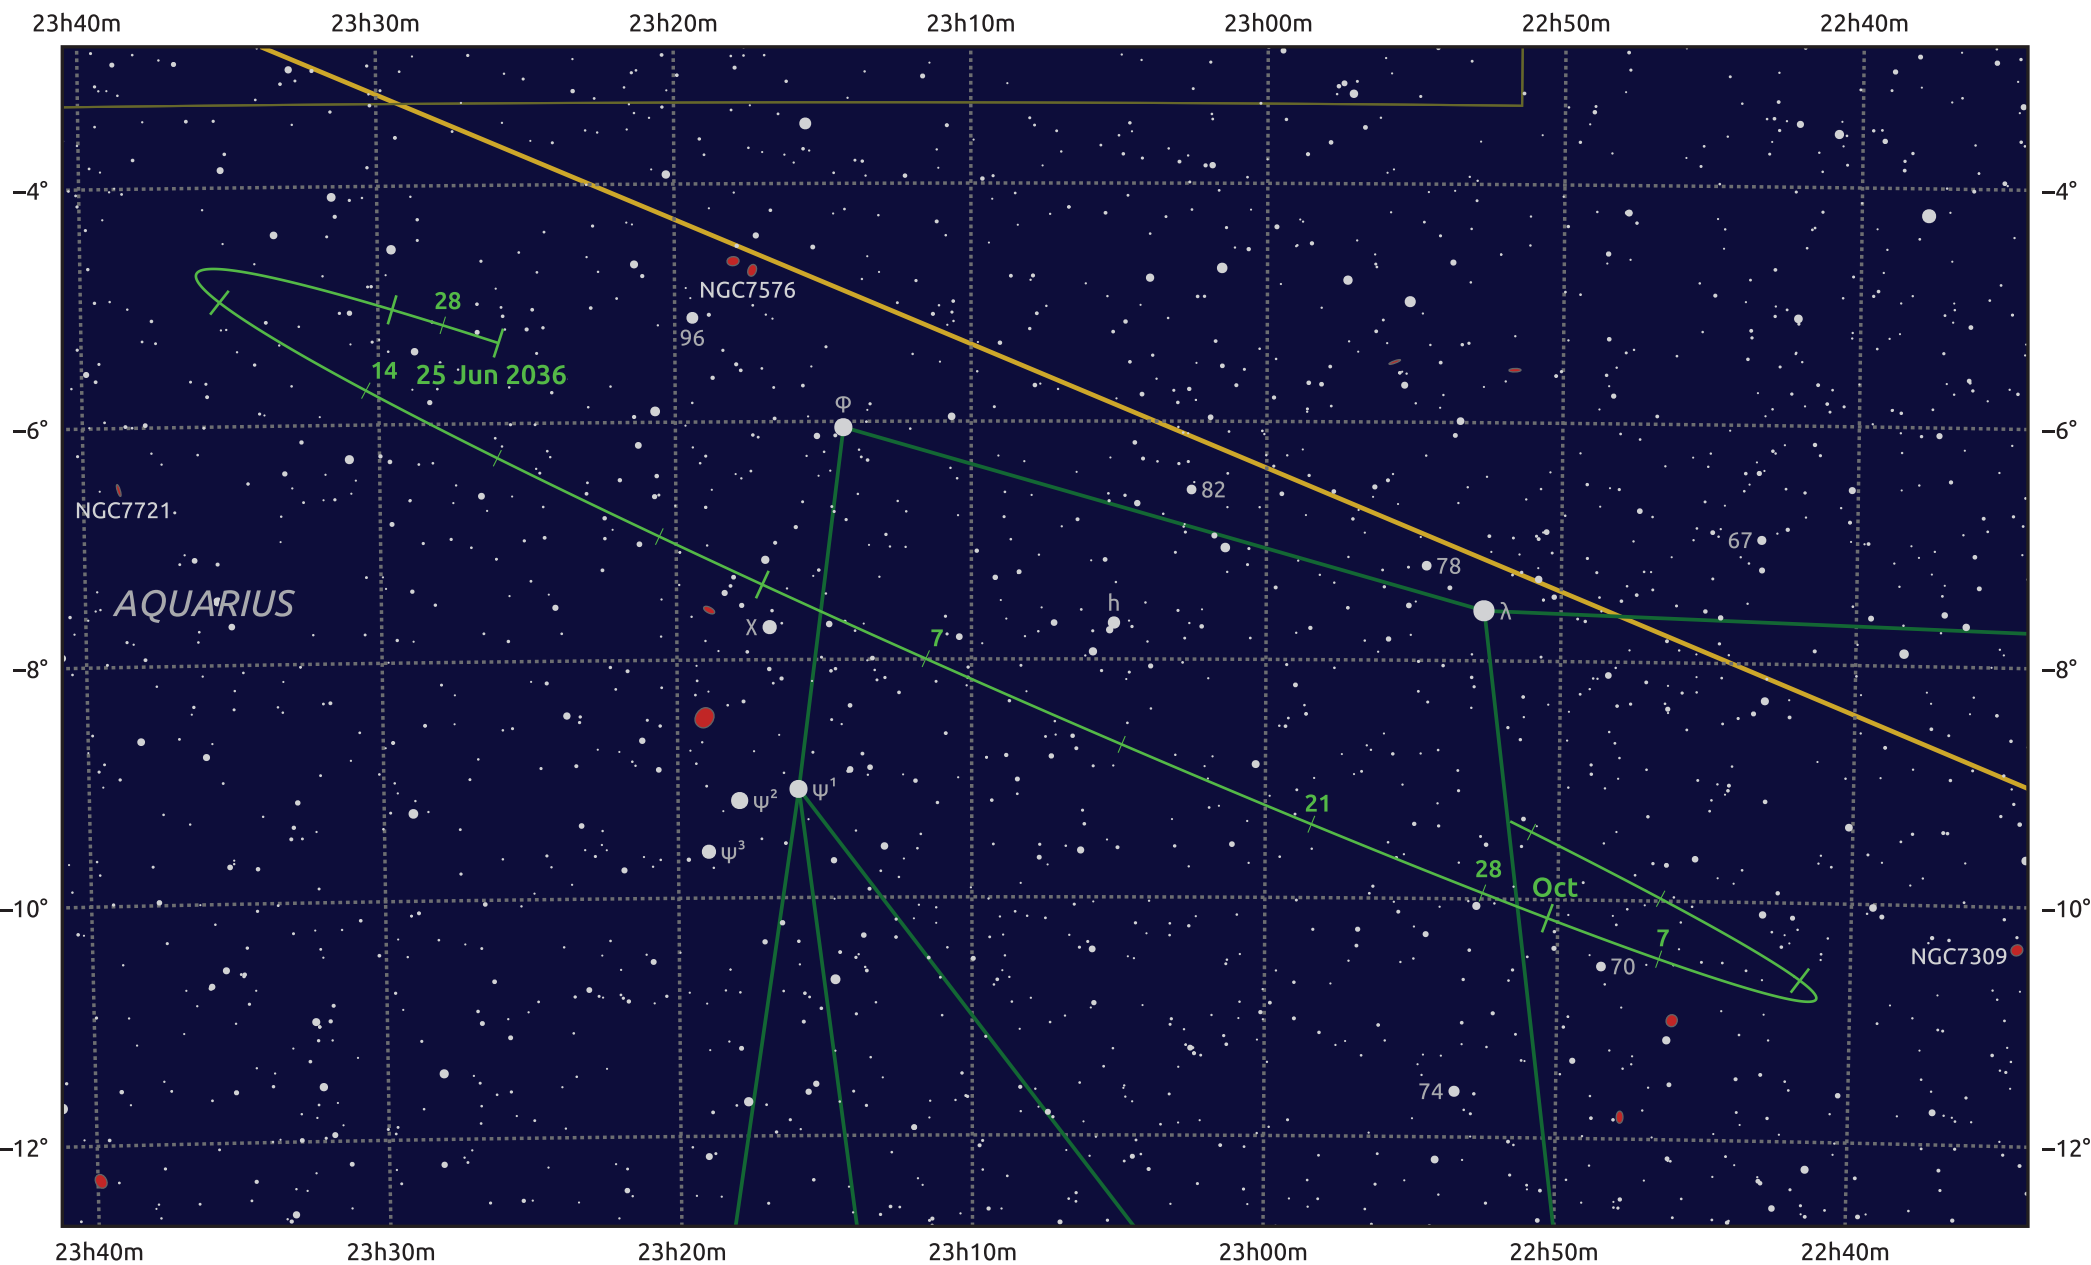

The path of Asteroid 27 Euterpe around opposition on 8 Sep 2036

© Dominic Ford 2011–2025. Date markers placed at midnight UTC. Downloaded from <https://in-the-sky.org>

Magnitude scale: 11.0 10.0 9.0 8.0 7.0 6.0 5.0 4.0 3.0

— Ecliptic Plane

- Galaxy
- Bright nebula
- Open cluster
- Globular cluster
- ◆ Planetary nebula

Date	Mag	Phase
2036 Jul 1	11.6	96%
2036 Aug 1	10.9	98%
2036 Aug 9	10.7	99%
2036 Sep 1	10.0	100%
2036 Oct 1	10.4	99%
2036 Nov 1	11.0	96%