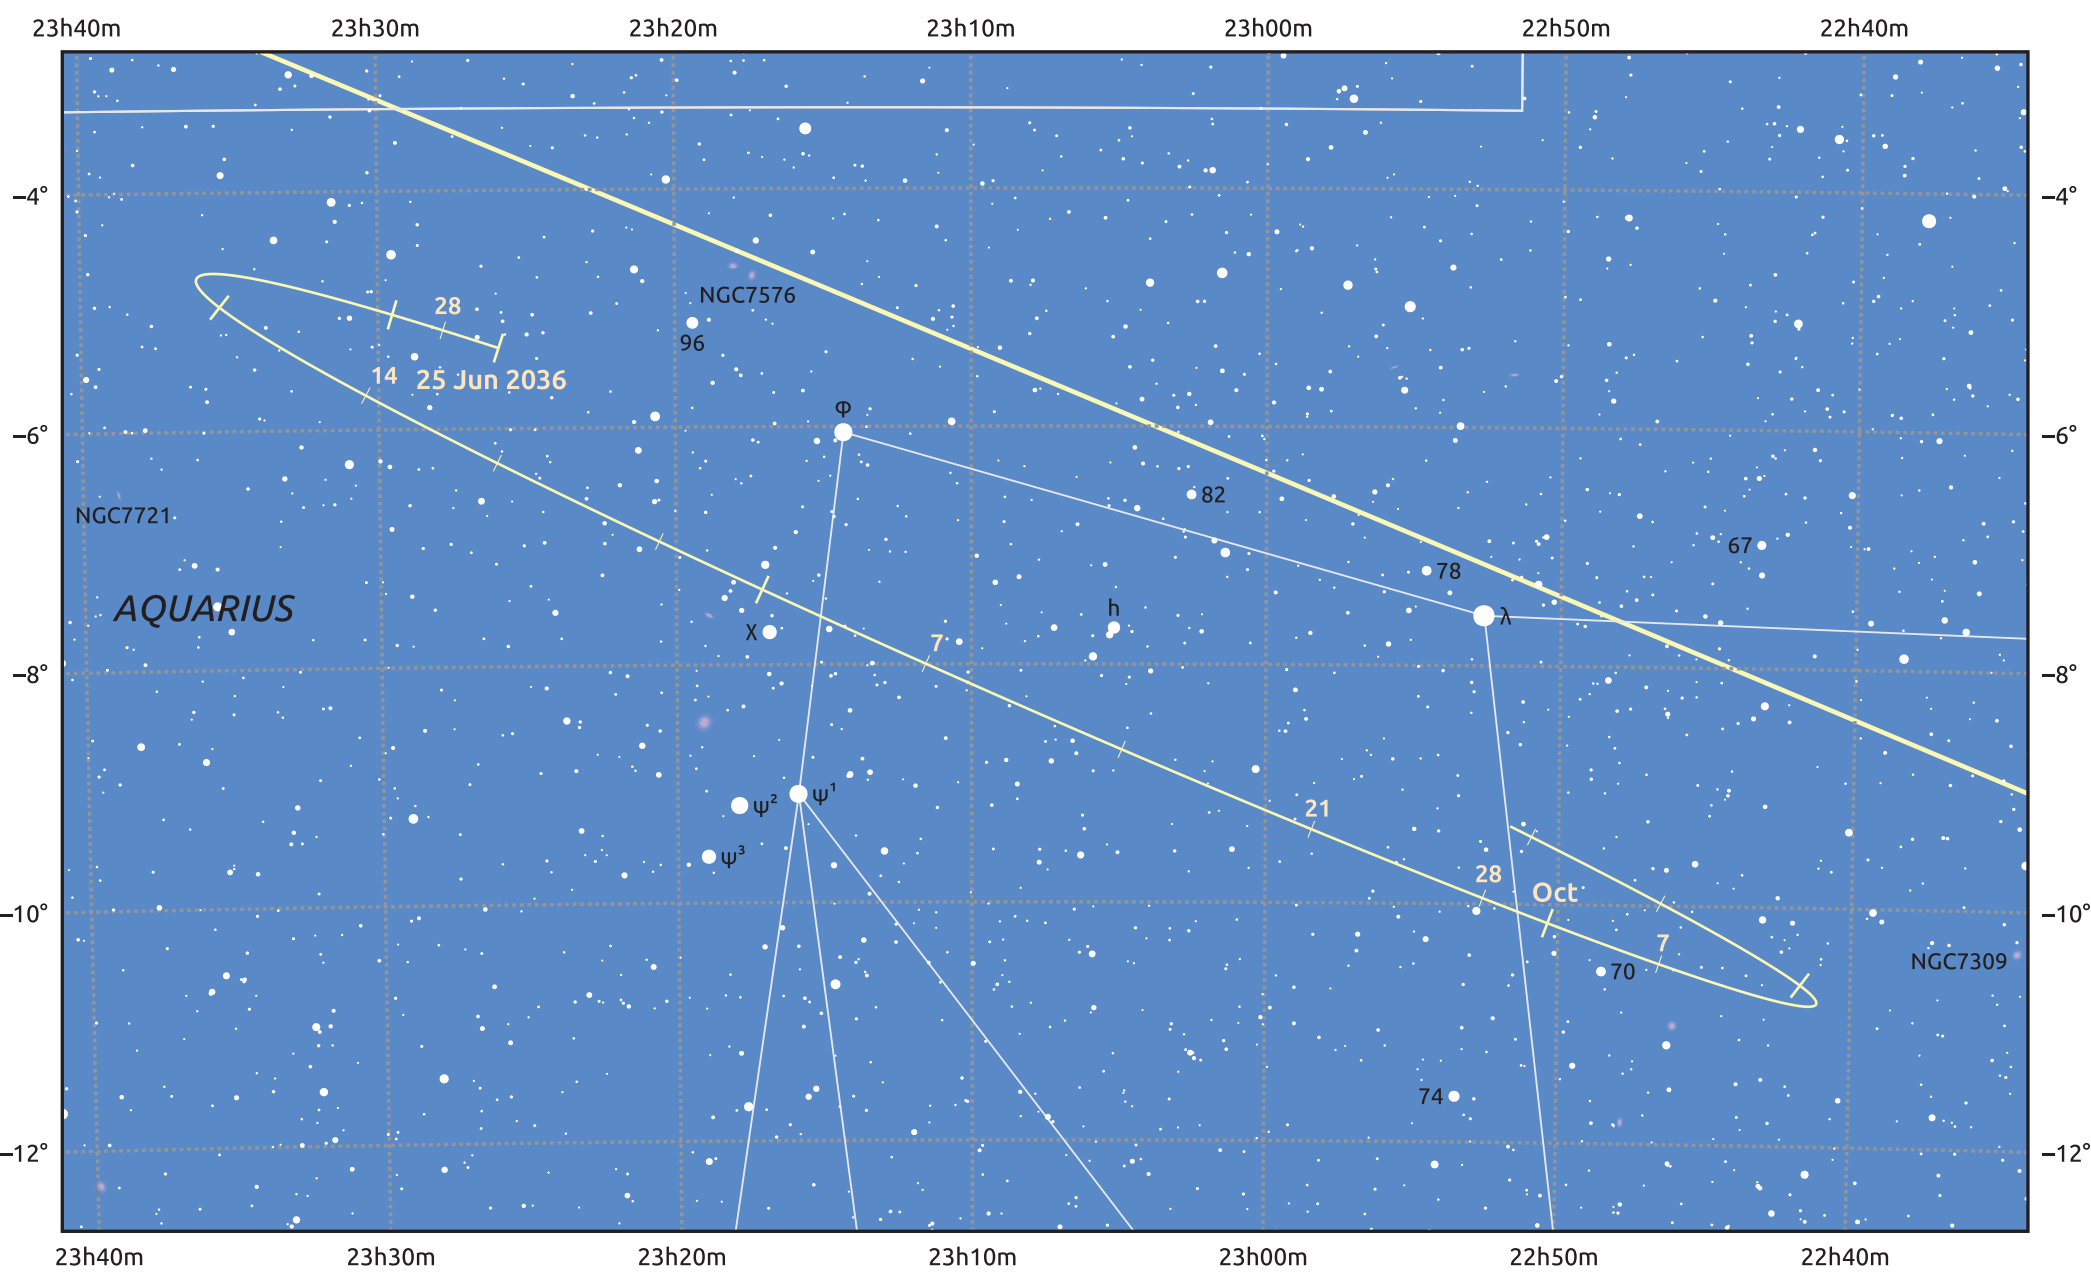

The path of Asteroid 27 Euterpe around opposition on 8 Sep 2036

© Dominic Ford 2011–2025. Date markers placed at midnight UTC. Downloaded from <https://in-the-sky.org>

Magnitude scale: 11.0 10.0 9.0 8.0 7.0 6.0 5.0 4.0 3.0

— Ecliptic Plane

Galaxy Bright nebula Open cluster Globular cluster Planetary nebula

Date	Mag	Phase
2036 Jul 1	11.6	96%
2036 Aug 1	10.9	98%
2036 Aug 9	10.7	99%
2036 Sep 1	10.0	100%
2036 Oct 1	10.4	99%
2036 Nov 1	11.0	96%