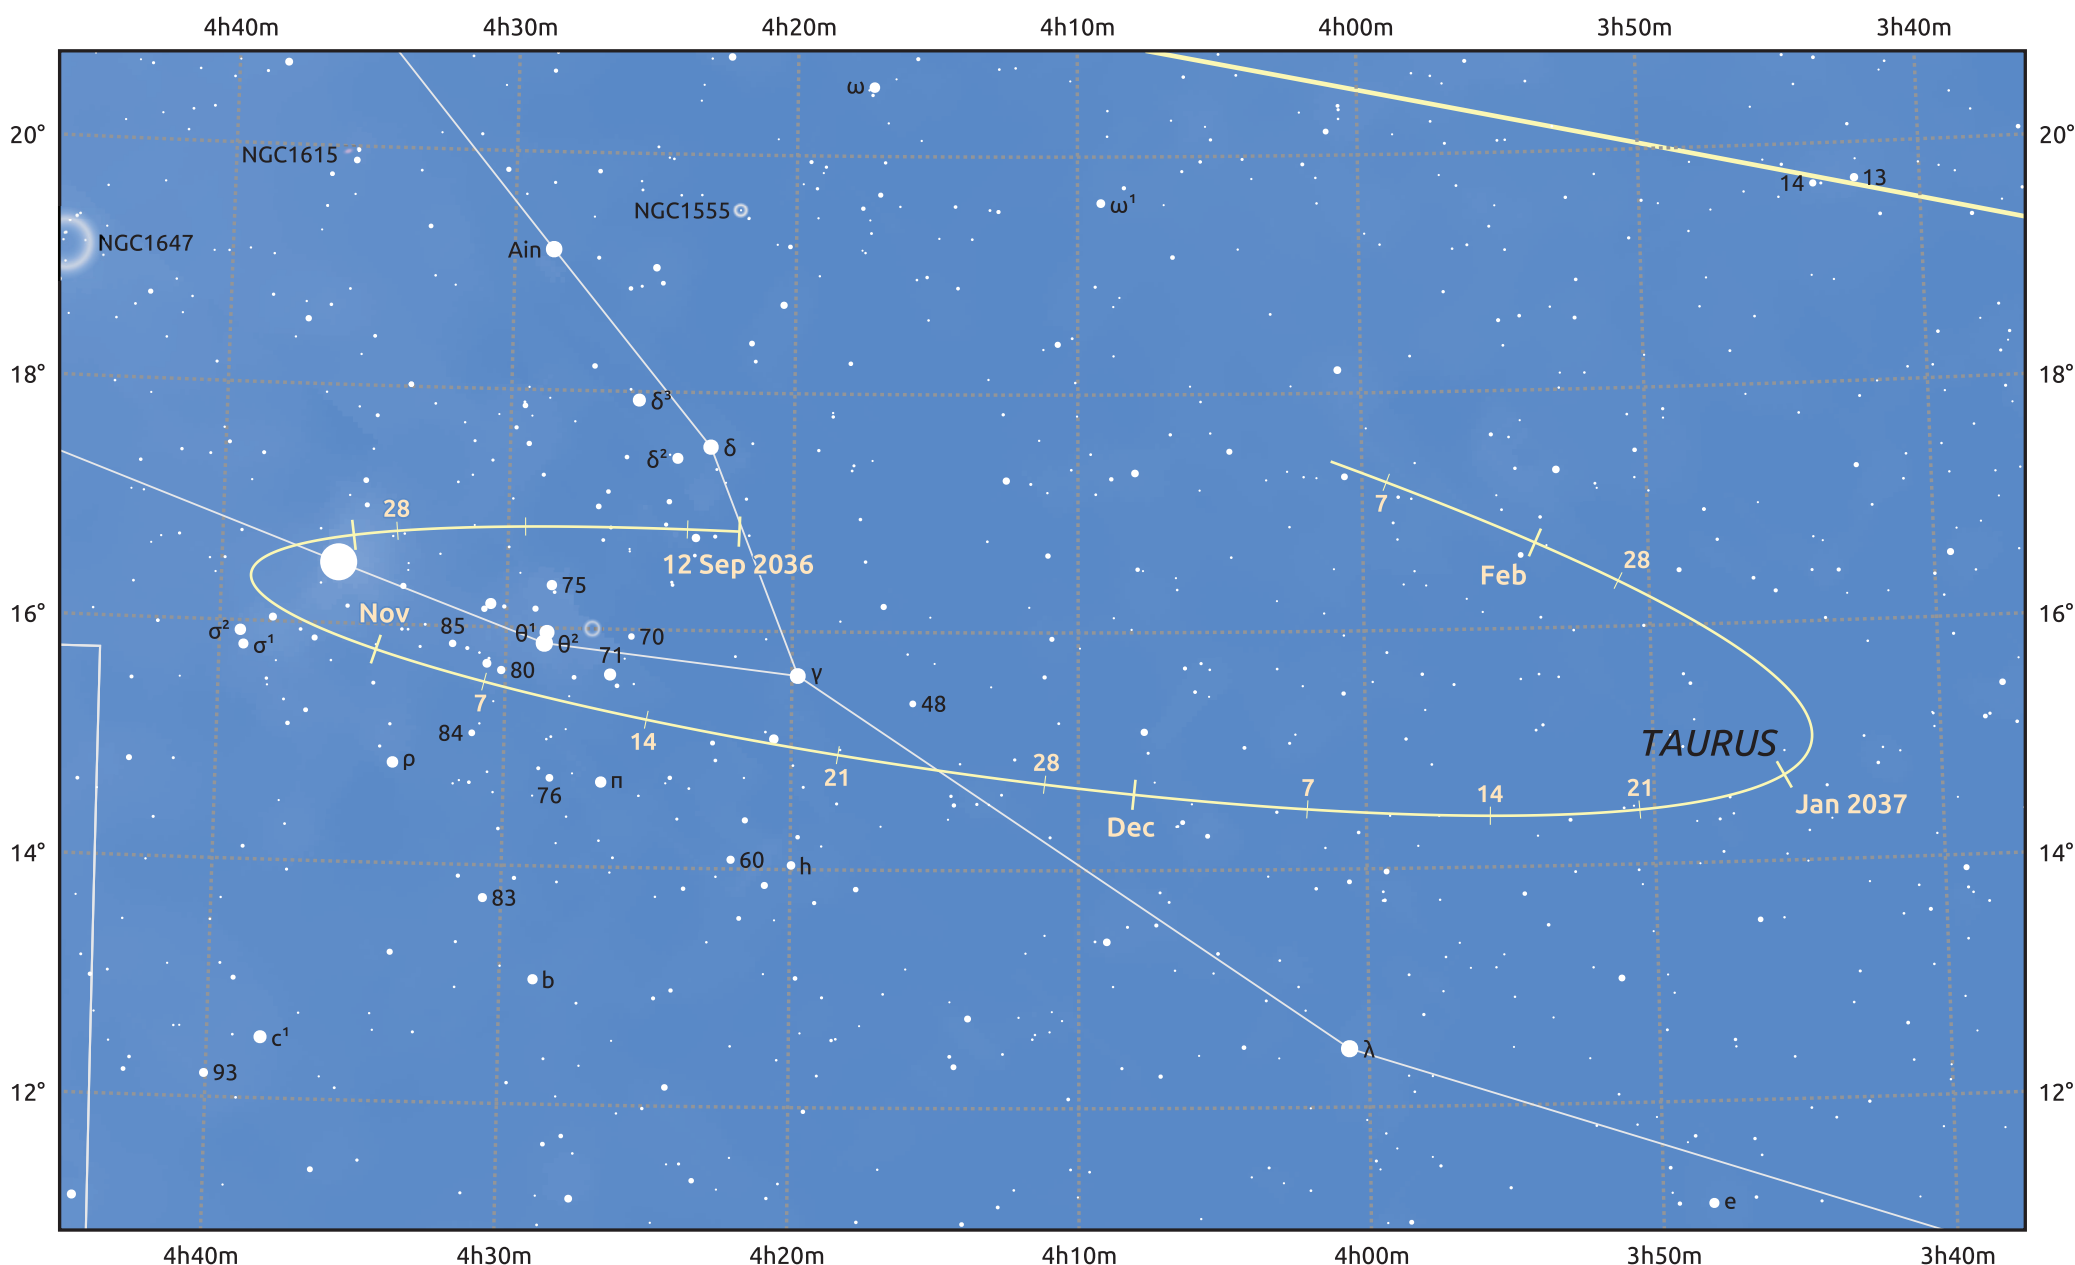

# The path of Asteroid 44 Nysa around opposition on 26 Nov 2036

© Dominic Ford 2011–2025. Date markers placed at midnight UTC. Downloaded from <https://in-the-sky.org>

Ecliptic Plane

Galaxy Bright nebula Open cluster Globular cluster Planetary nebula

Date	Mag	Phase
2036 Oct 1	10.6	96%
2036 Oct 25	10.0	98%
2036 Nov 1	9.8	99%
2036 Dec 1	9.1	100%
2037 Jan 1	9.9	97%
2037 Feb 1	10.5	95%