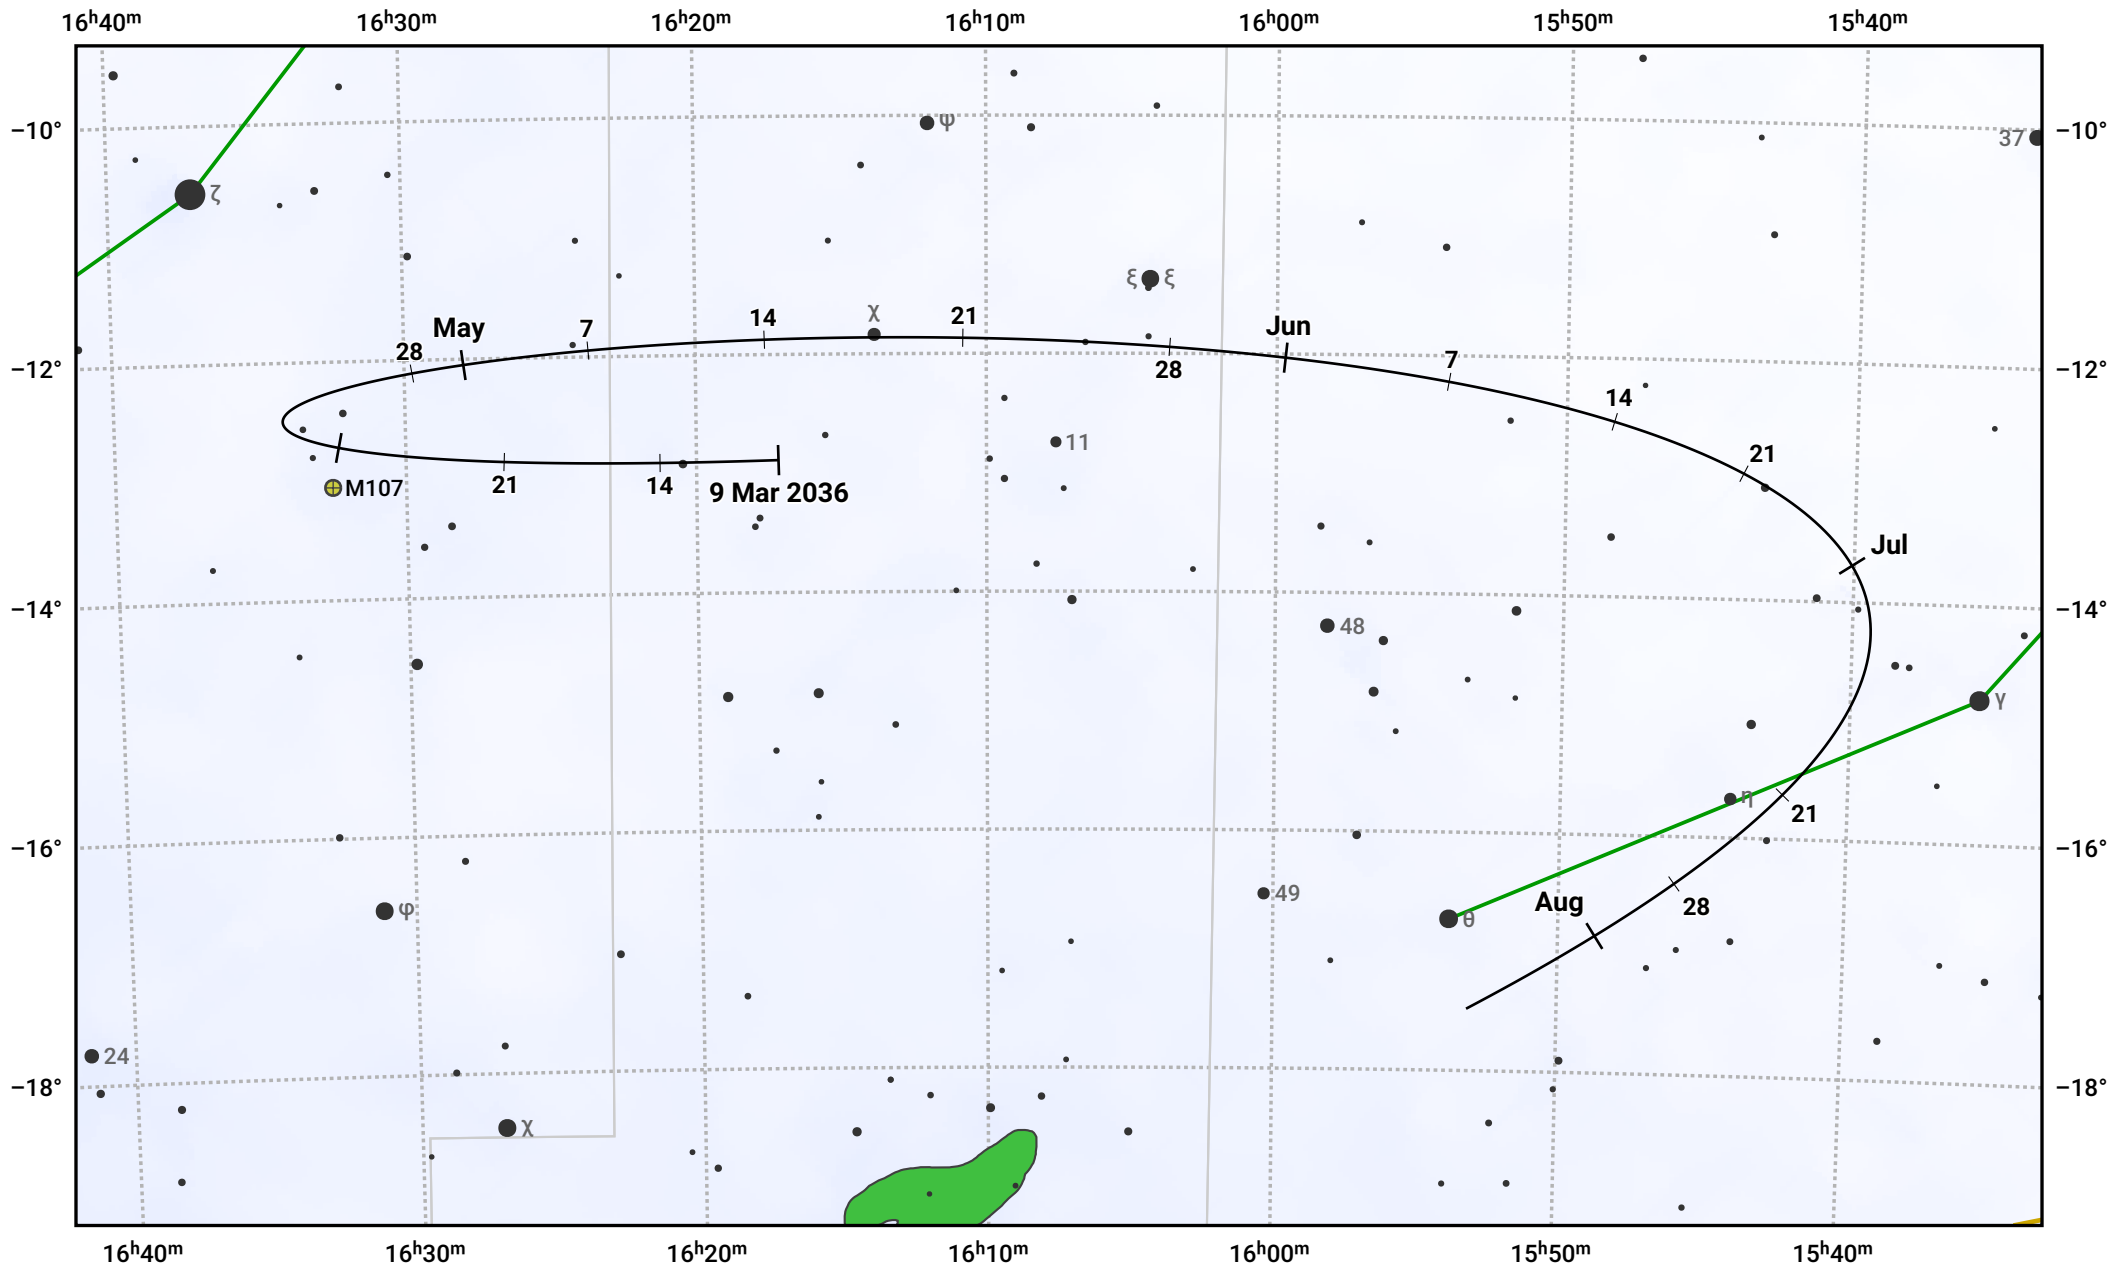

The path of Asteroid 4 Vesta around opposition on 23 May 2036

© Dominic Ford 2011–2024. Date markers placed at midnight UTC. Downloaded from <https://in-the-sky.org>

Magnitude scale: • 8.0 • 7.0 • 6.0 • 5.0 • 4.0 • 3.0 • 2.0

— Ecliptic Plane

Galaxy Bright nebula Open cluster Globular cluster

Date	Mag	Phase
2036 Apr 1	6.8	96%
2036 Apr 23	6.3	98%
2036 May 1	6.1	99%
2036 Jun 1	5.7	100%
2036 Jul 1	6.4	97%
2036 Aug 1	7.1	95%