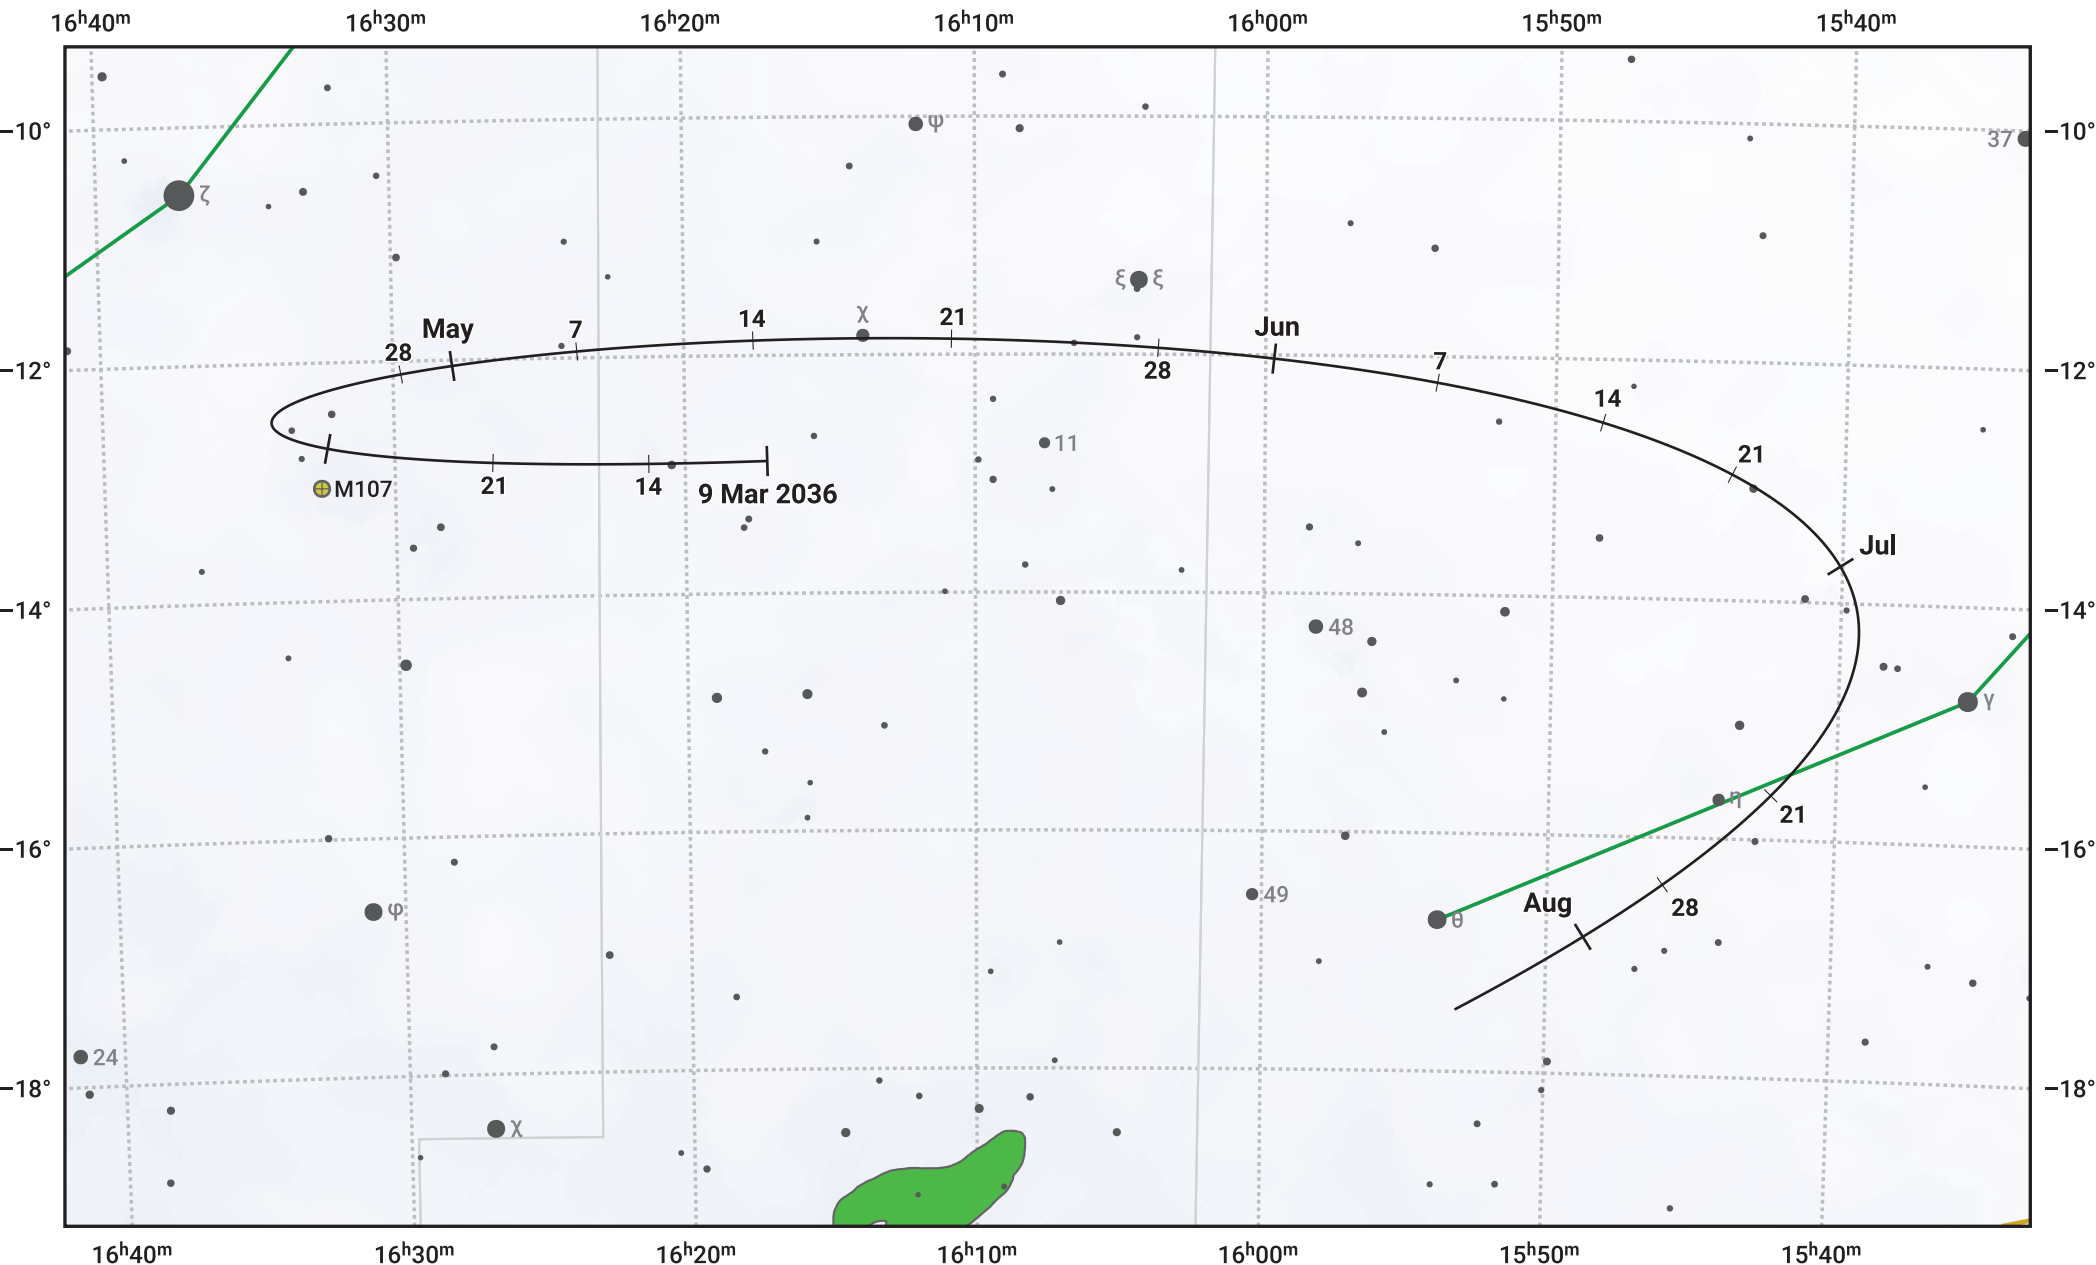

The path of Asteroid 4 Vesta around opposition on 23 May 2036

© Dominic Ford 2011–2024. Date markers placed at midnight UTC. Downloaded from <https://in-the-sky.org>

Magnitude scale: • 8.0 • 7.0 • 6.0 • 5.0 • 4.0 • 3.0 • 2.0

— Ecliptic Plane

Galaxy Bright nebula Open cluster Globular cluster

Date	Mag	Phase
2036 Apr 1	6.8	96%
2036 Apr 23	6.3	98%
2036 May 1	6.1	99%
2036 Jun 1	5.7	100%
2036 Jul 1	6.4	97%
2036 Aug 1	7.1	95%