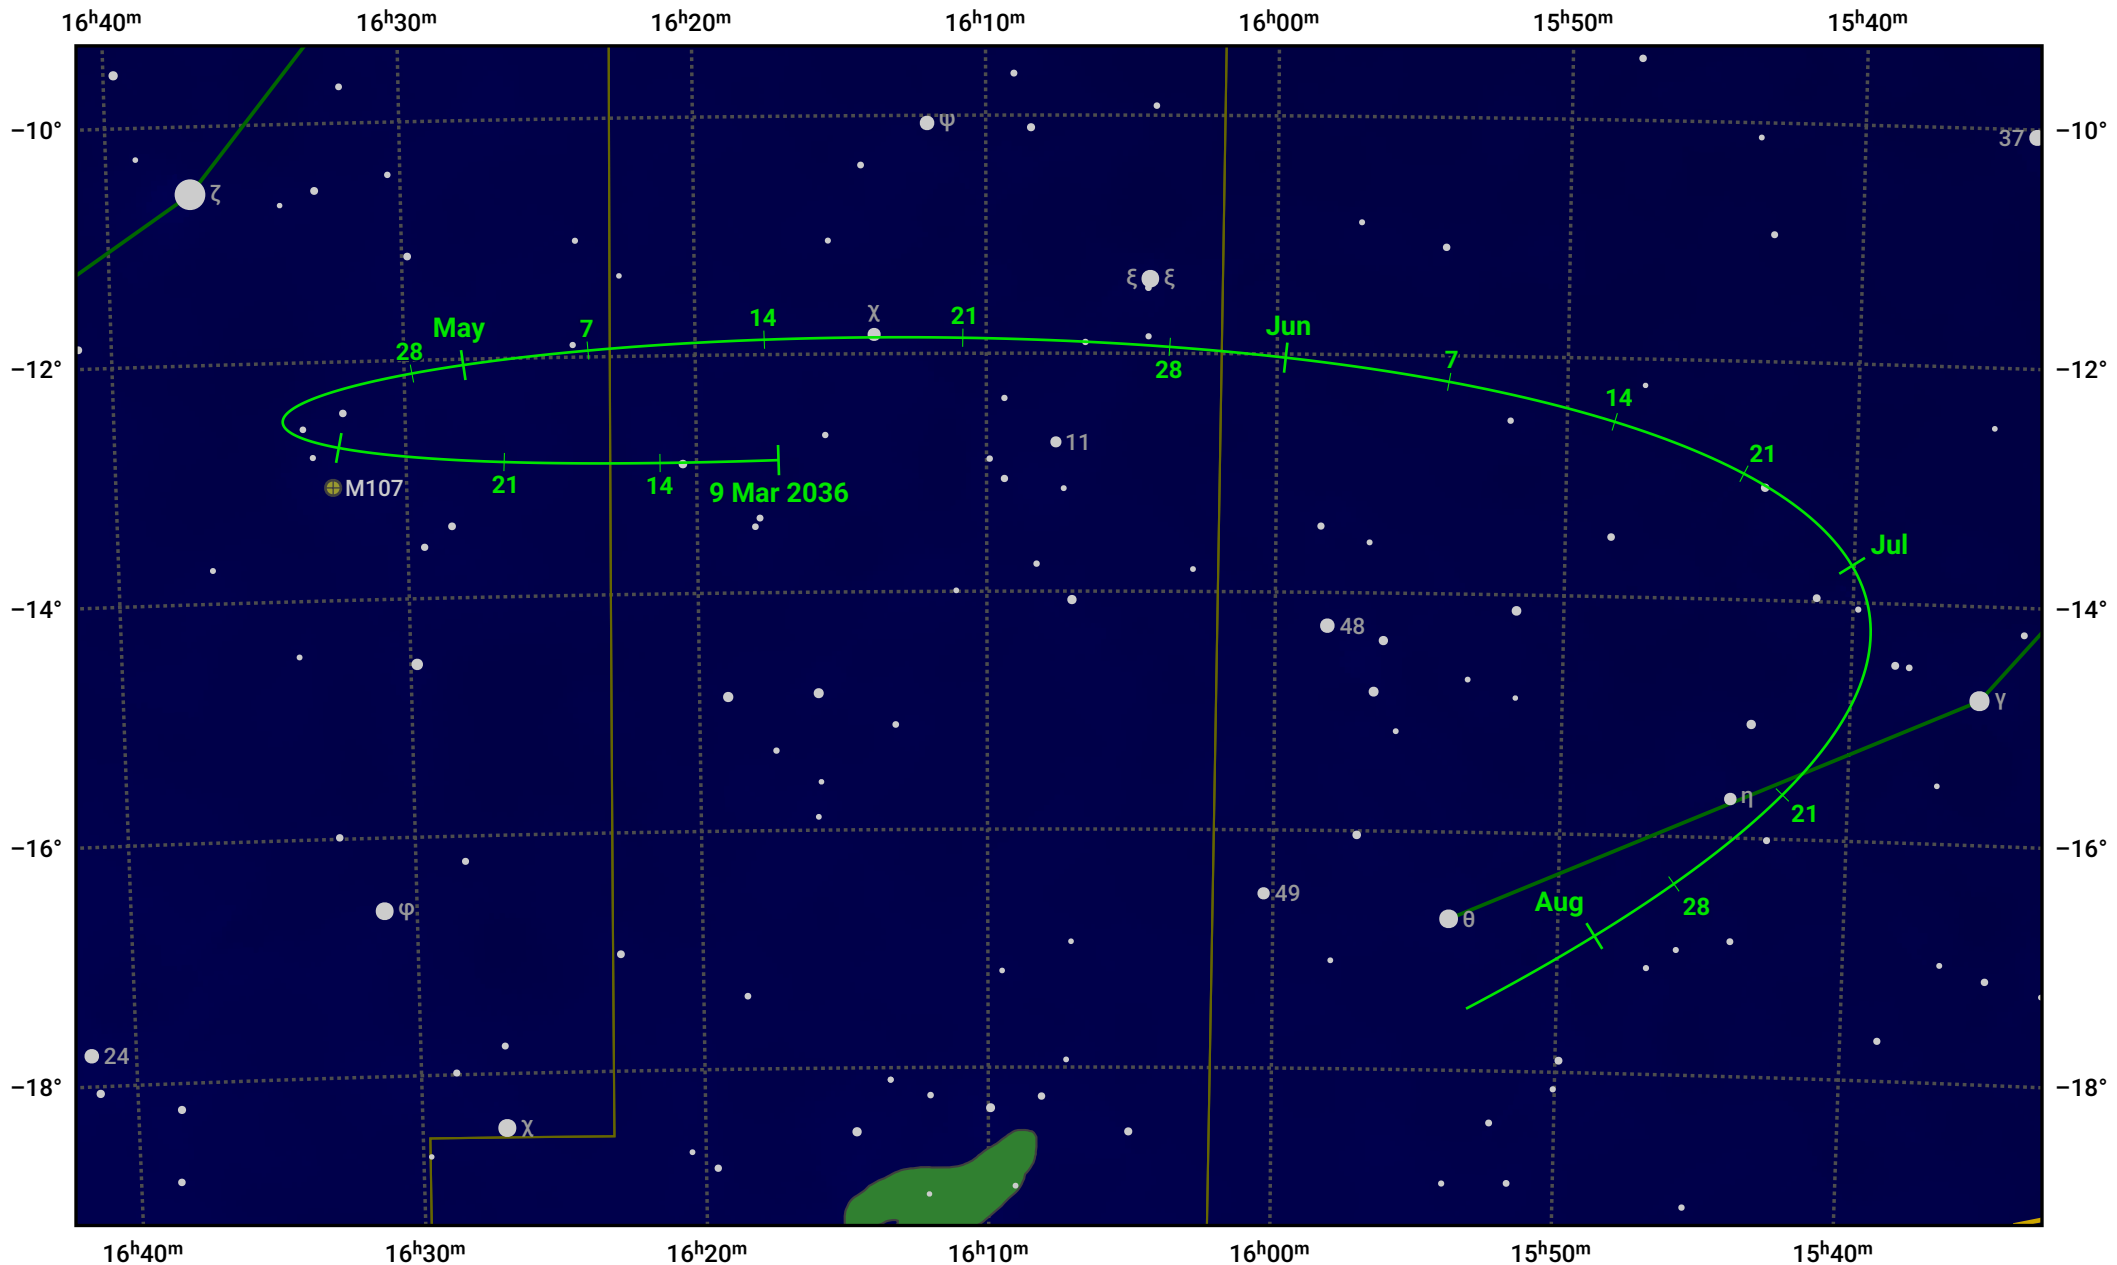

# The path of Asteroid 4 Vesta around opposition on 23 May 2036

© Dominic Ford 2011–2024. Date markers placed at midnight UTC. Downloaded from <https://in-the-sky.org>

Magnitude scale: • 8.0 • 7.0 • 6.0 • 5.0 • 4.0 • 3.0 • 2.0

— Ecliptic Plane

Galaxy    Bright nebula    Open cluster    Globular cluster

Date	Mag	Phase
2036 Apr 1	6.8	96%
2036 Apr 23	6.3	98%
2036 May 1	6.1	99%
2036 Jun 1	5.7	100%
2036 Jul 1	6.4	97%
2036 Aug 1	7.1	95%