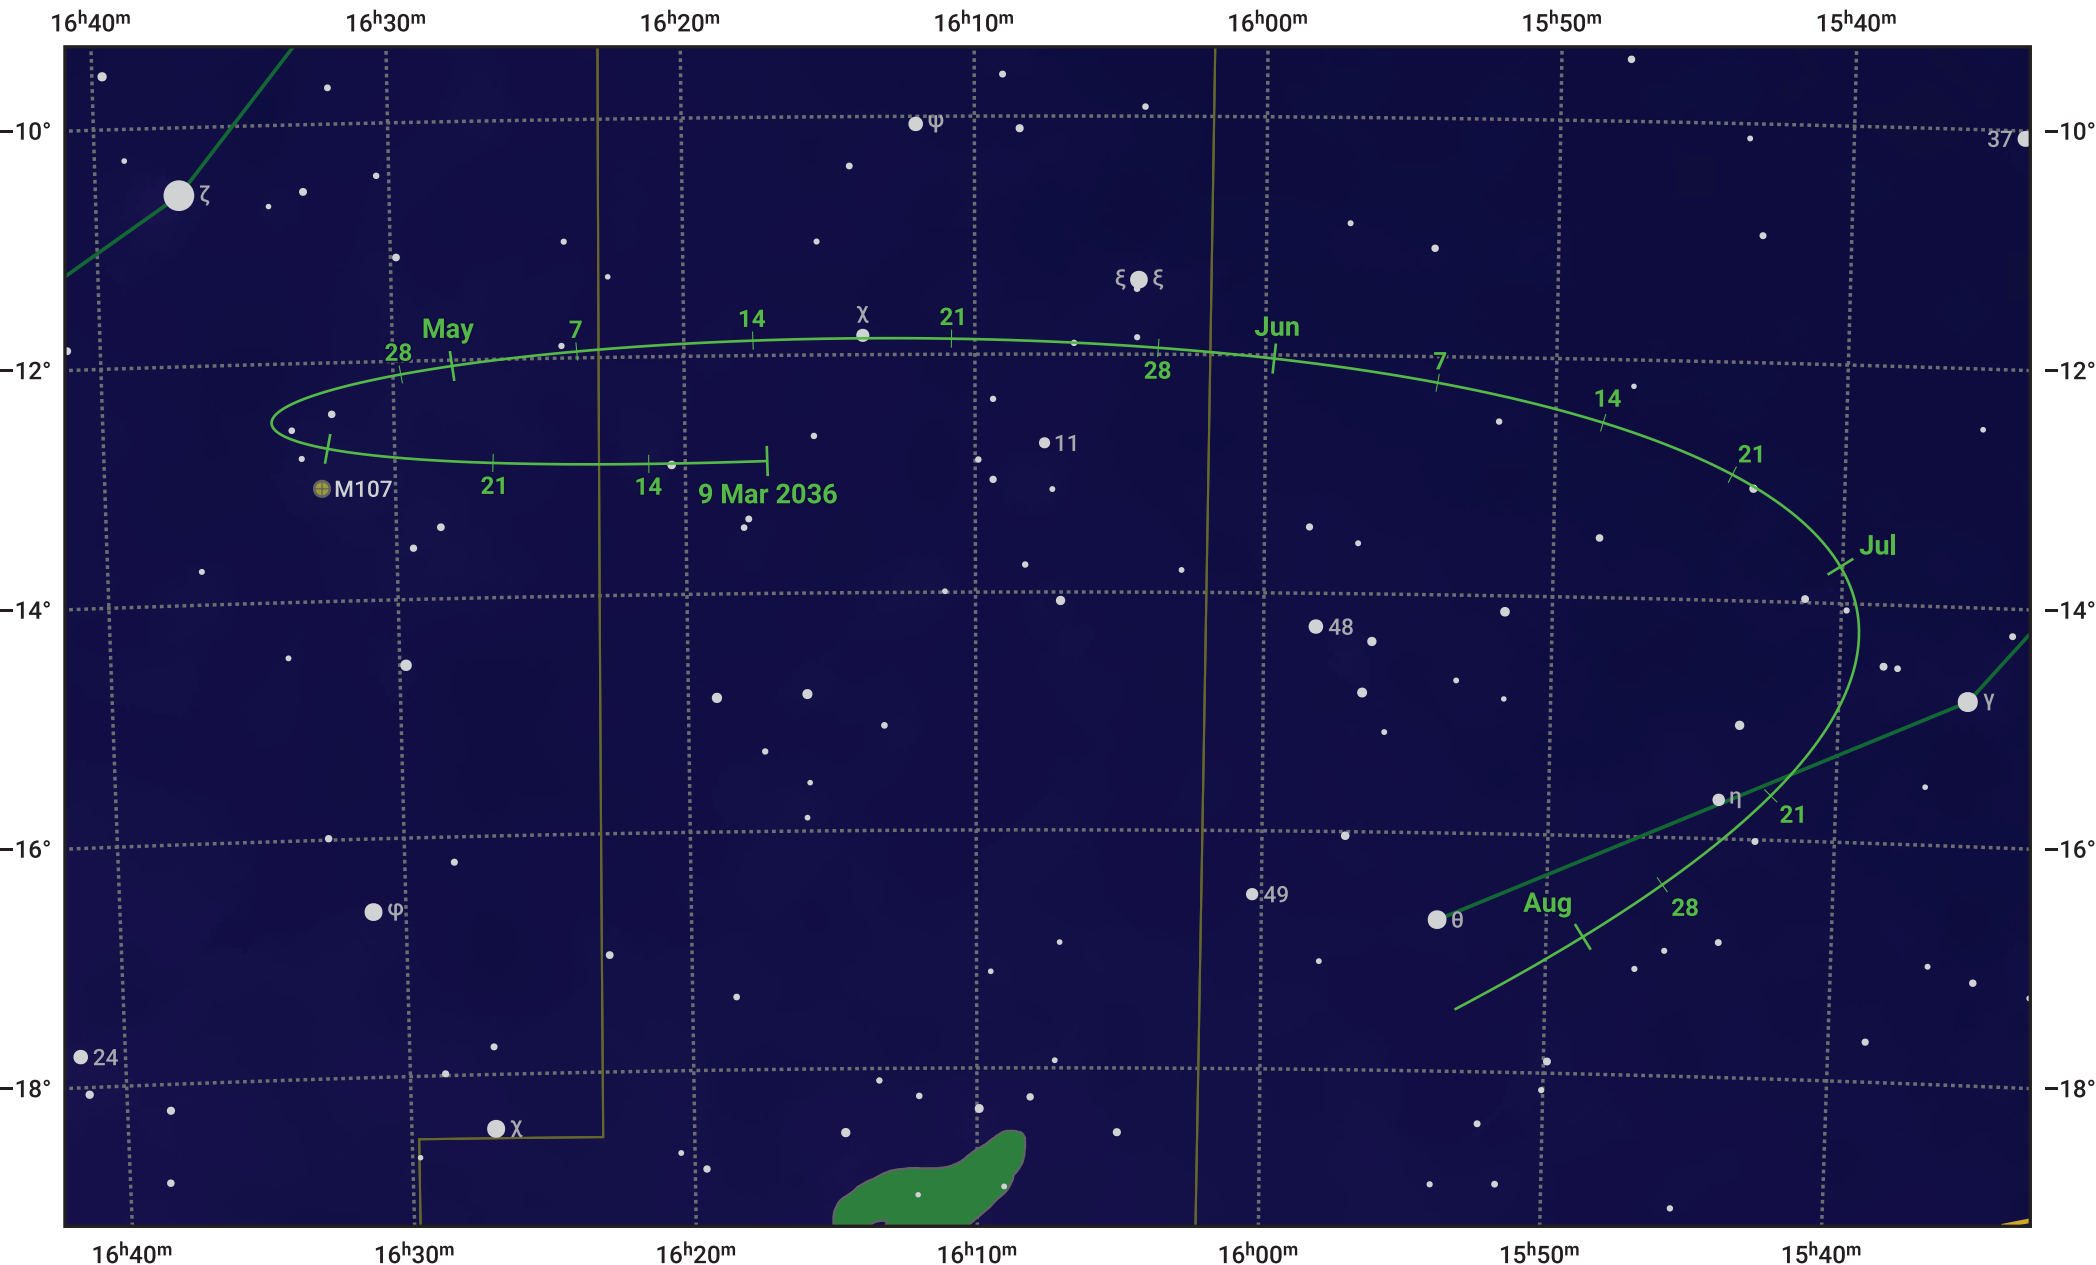

The path of Asteroid 4 Vesta around opposition on 23 May 2036

© Dominic Ford 2011–2024. Date markers placed at midnight UTC. Downloaded from <https://in-the-sky.org>

Magnitude scale: • 8.0 • 7.0 • 6.0 • 5.0 • 4.0 • 3.0 • 2.0

— Ecliptic Plane

Galaxy Bright nebula Open cluster Globular cluster

Date	Mag	Phase
2036 Apr 1	6.8	96%
2036 Apr 23	6.3	98%
2036 May 1	6.1	99%
2036 Jun 1	5.7	100%
2036 Jul 1	6.4	97%
2036 Aug 1	7.1	95%