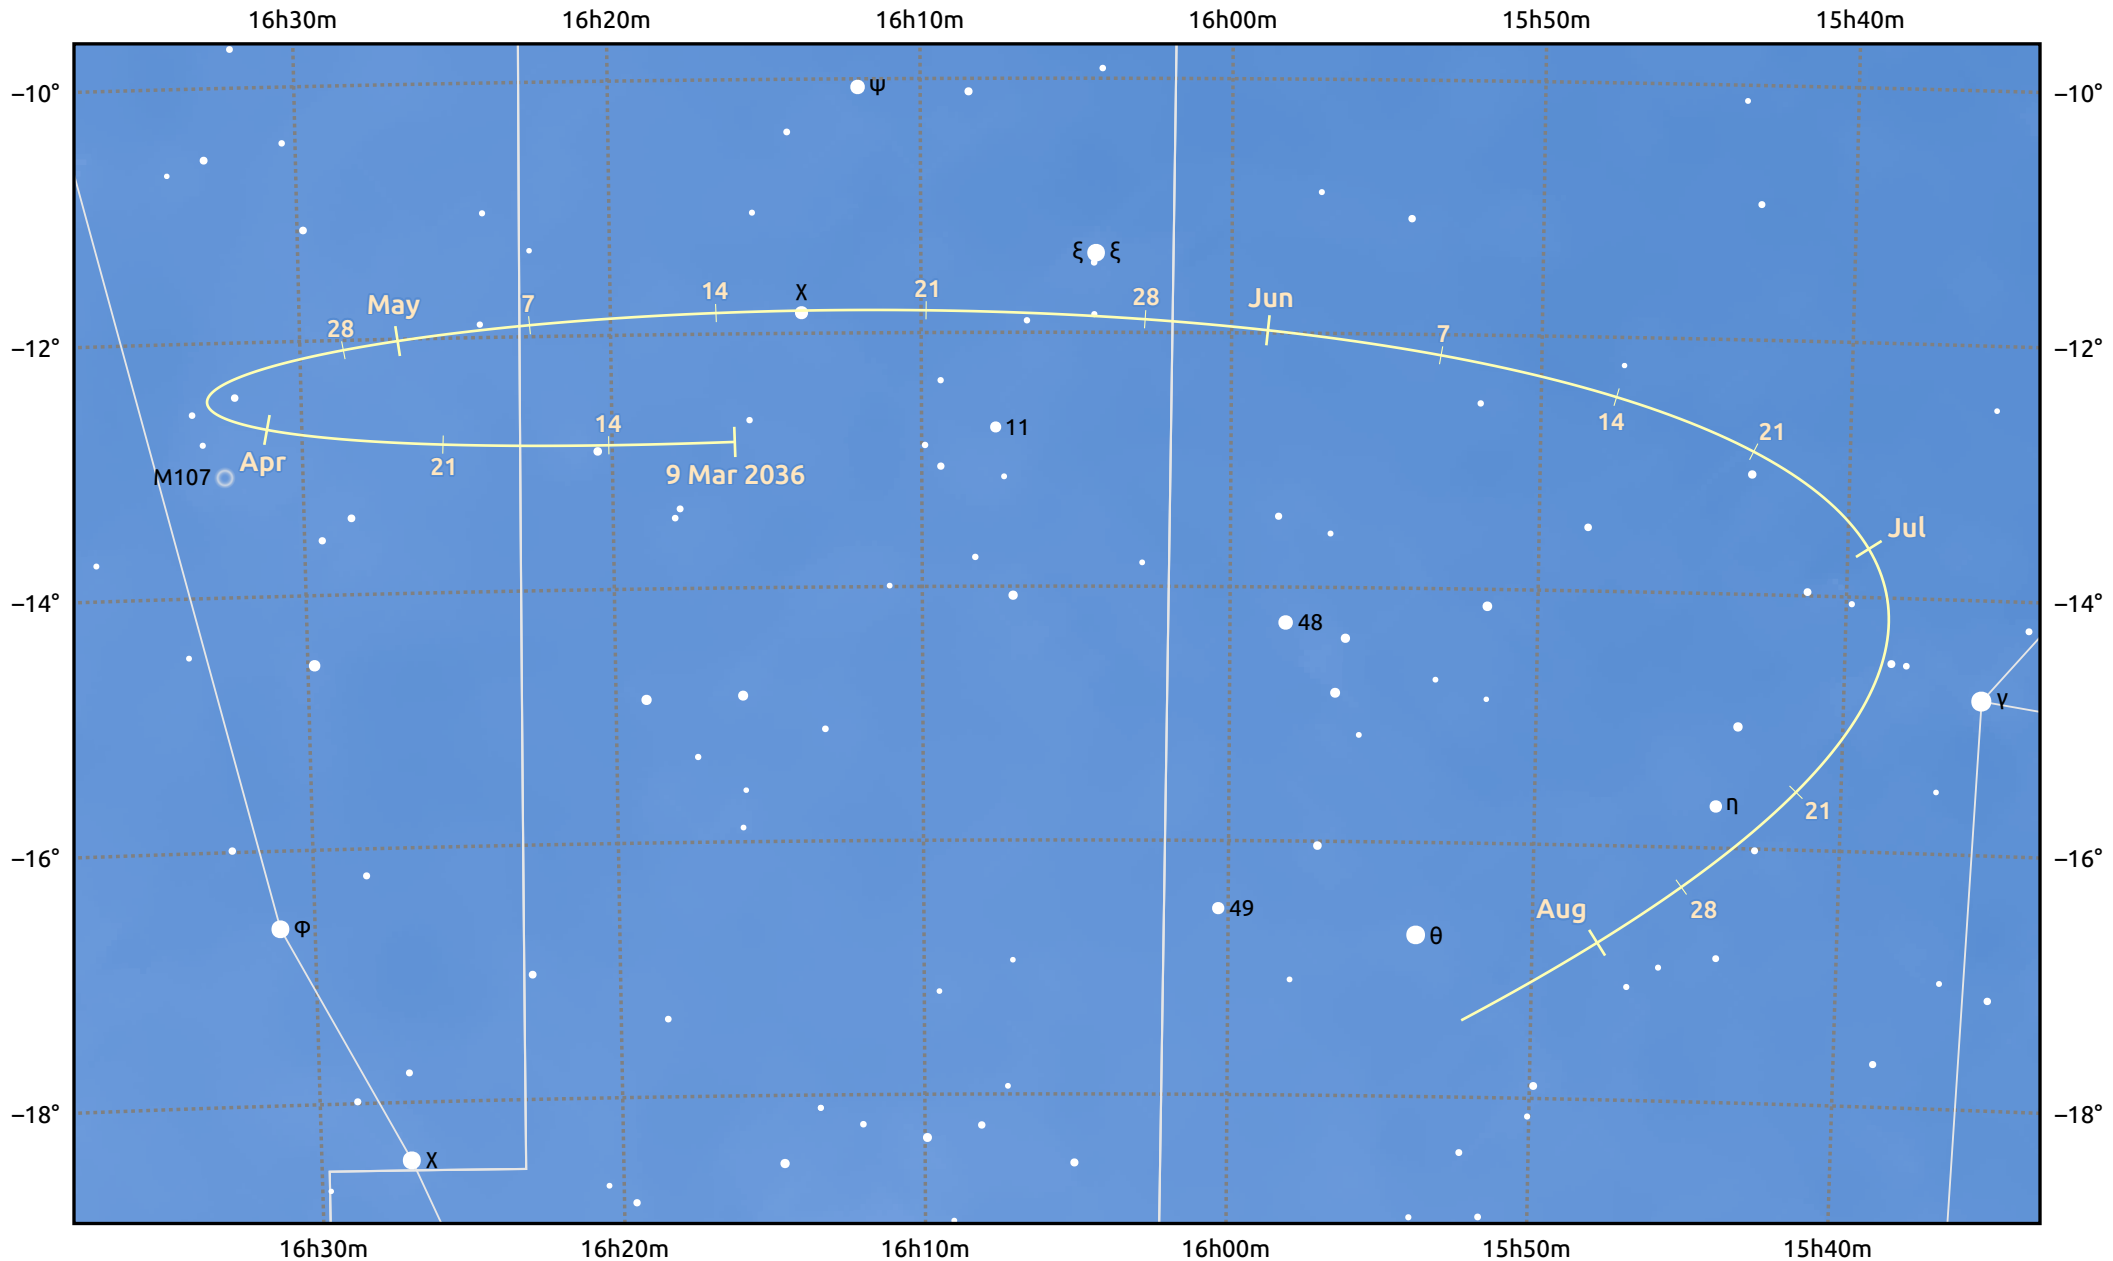

The path of Asteroid 4 Vesta around opposition on 23 May 2036

© Dominic Ford 2011–2025. Date markers placed at midnight UTC. Downloaded from <https://in-the-sky.org>

Magnitude scale: • 8.0 • 7.0 • 6.0 • 5.0 • 4.0 ● 3.0

— Ecliptic Plane

Galaxy Bright nebula Open cluster Globular cluster Planetary nebula

Date	Mag	Phase
2036 Apr 1	6.8	96%
2036 Apr 23	6.3	98%
2036 May 1	6.1	99%
2036 Jun 1	5.7	100%
2036 Jul 1	6.4	97%
2036 Aug 1	7.1	95%