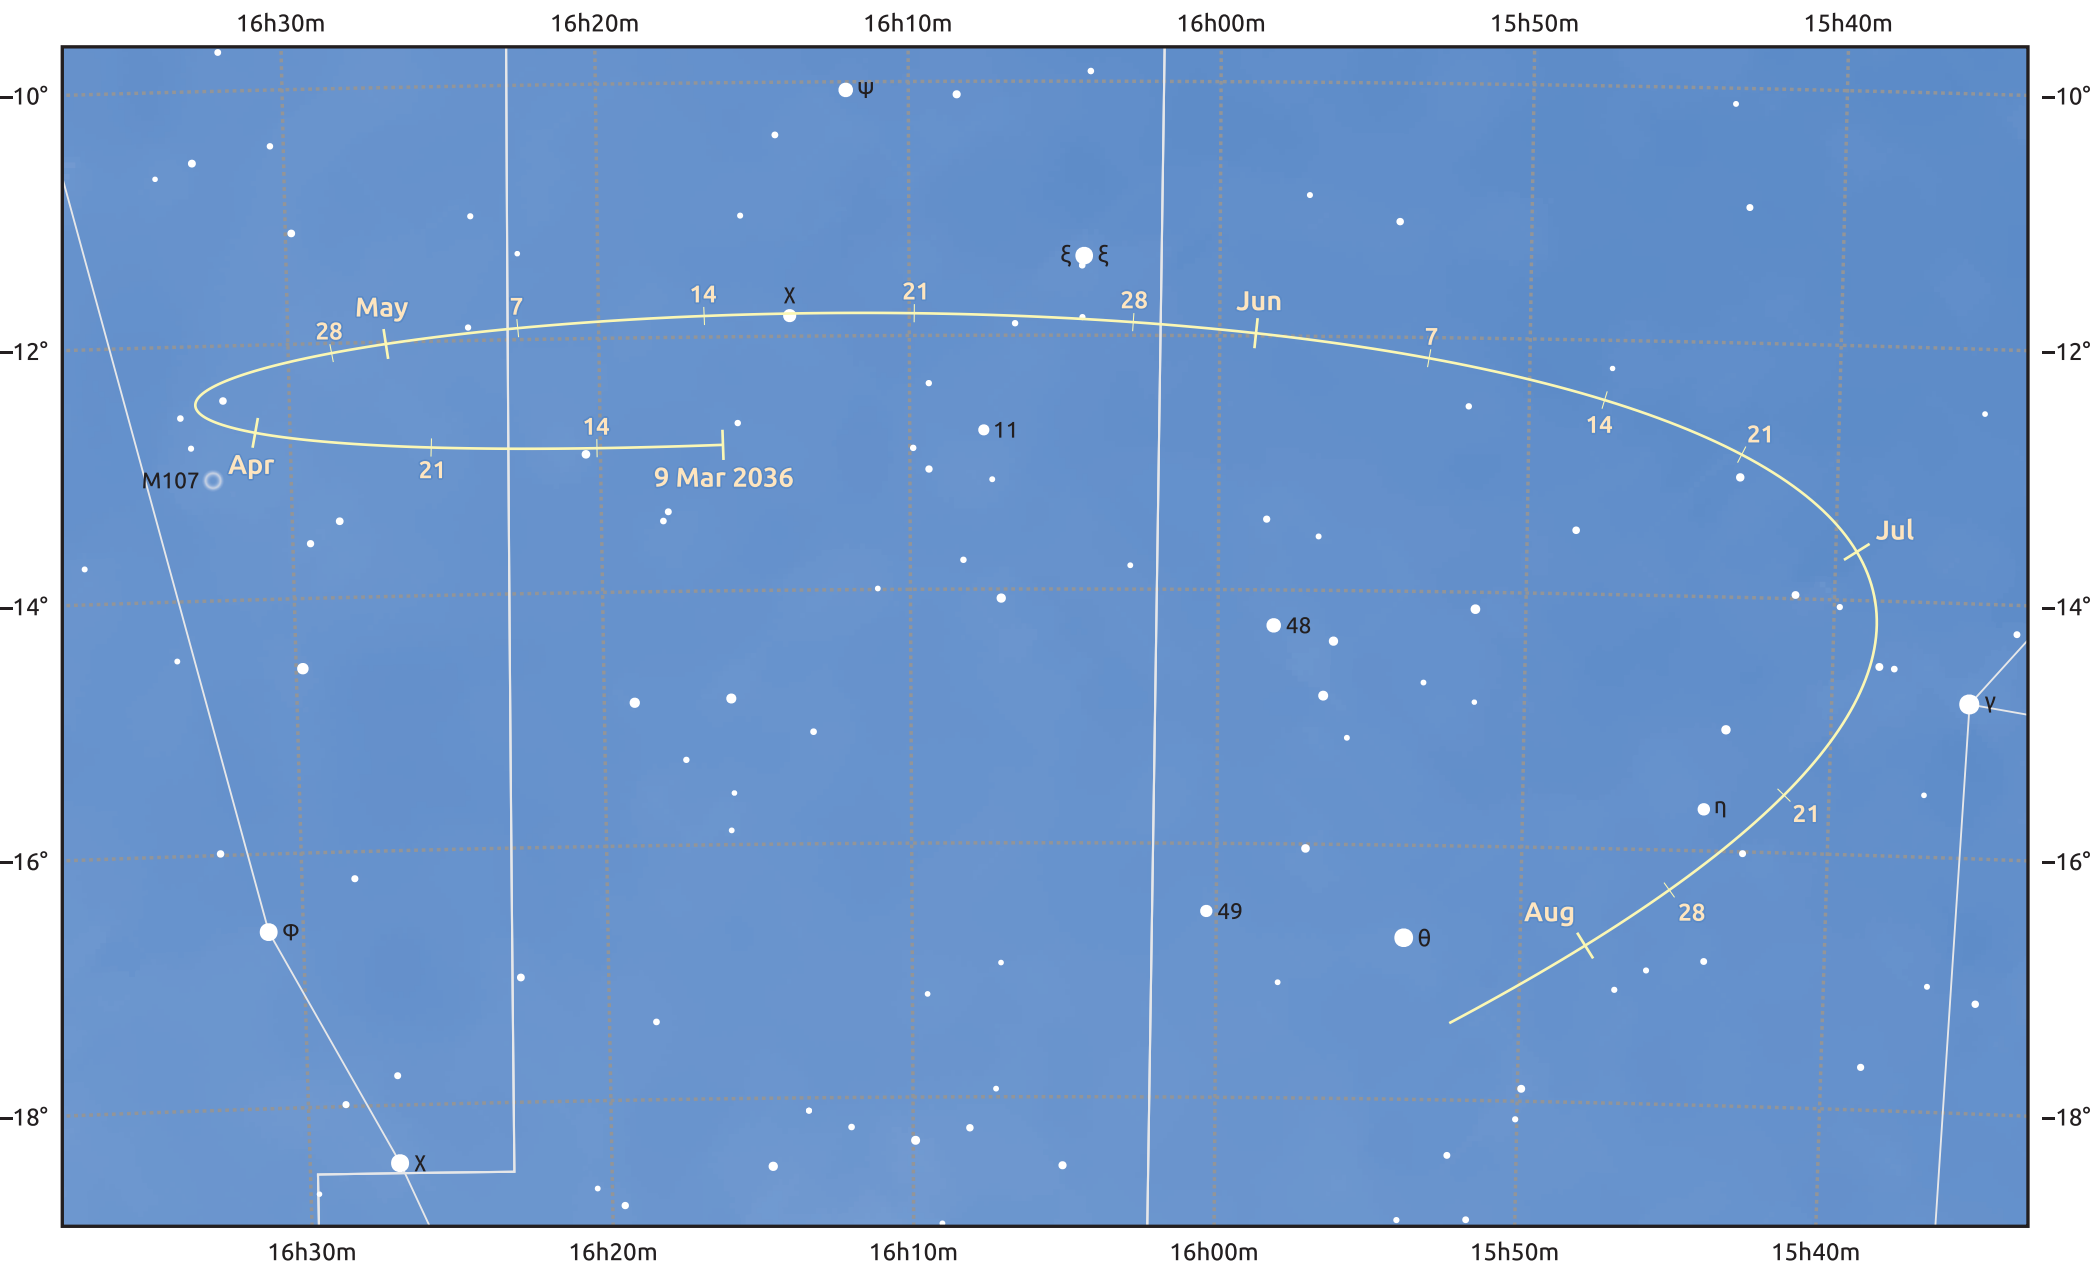

The path of Asteroid 4 Vesta around opposition on 23 May 2036

© Dominic Ford 2011–2025. Date markers placed at midnight UTC. Downloaded from <https://in-the-sky.org>

Magnitude scale: • 8.0 • 7.0 • 6.0 • 5.0 • 4.0 ● 3.0

— Ecliptic Plane

Galaxy Bright nebula Open cluster Globular cluster Planetary nebula

Date	Mag	Phase
2036 Apr 1	6.8	96%
2036 Apr 23	6.3	98%
2036 May 1	6.1	99%
2036 Jun 1	5.7	100%
2036 Jul 1	6.4	97%
2036 Aug 1	7.1	95%