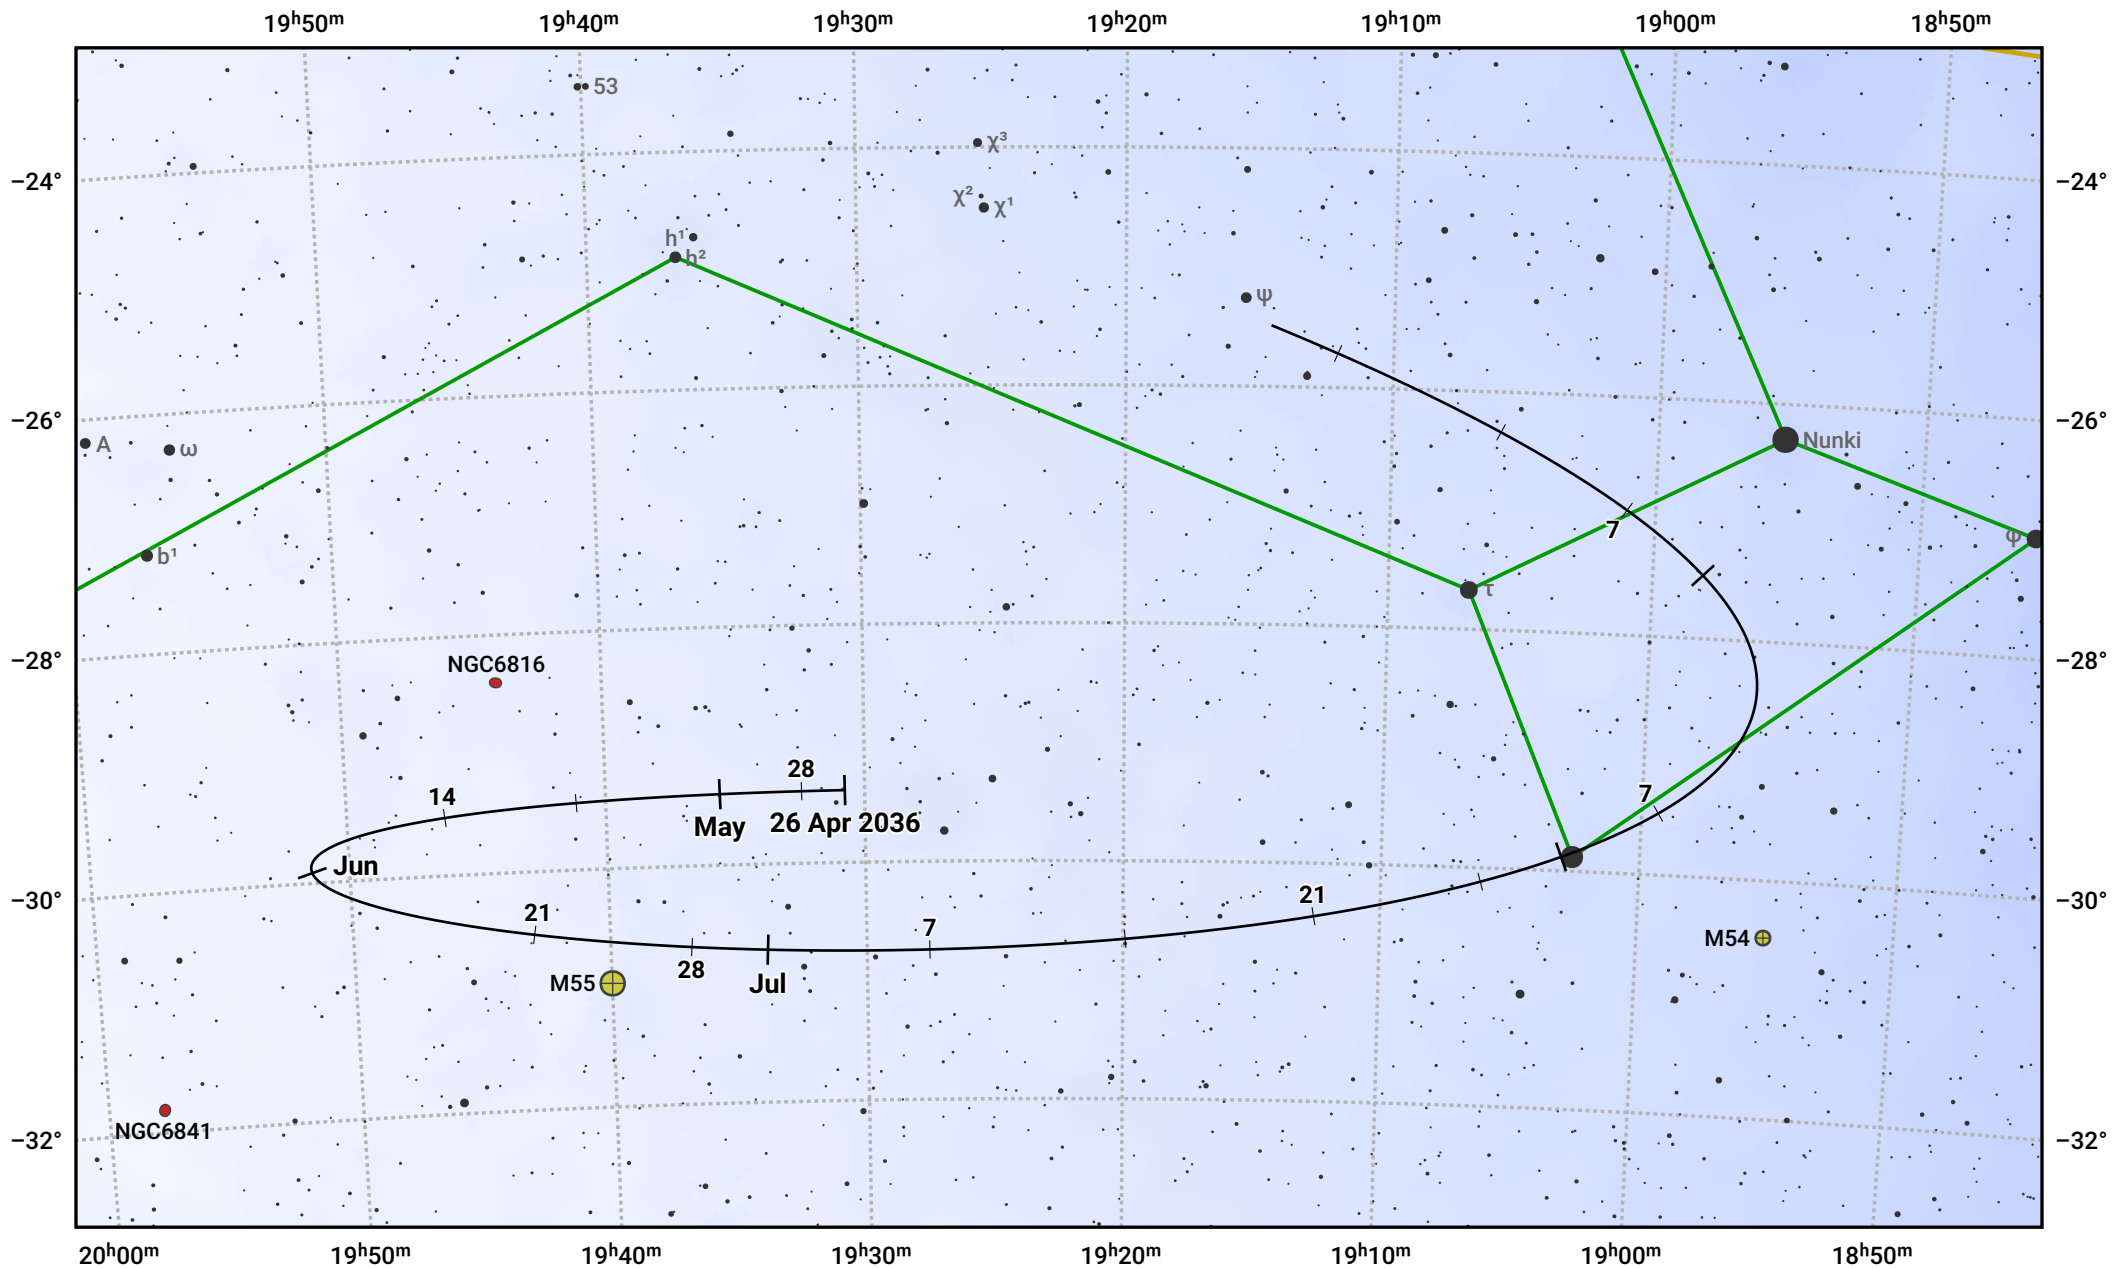

# The path of Asteroid 63 Ausonia around opposition on 10 Jul 2036

© Dominic Ford 2011–2024. Date markers placed at midnight UTC. Downloaded from <https://in-the-sky.org>

Magnitude scale: 10.0 9.0 8.0 7.0 6.0 5.0 4.0 3.0 2.0

— Ecliptic Plane

Galaxy Bright nebula Open cluster Globular cluster

Date	Mag	Phase
2036 May 1	10.8	95%
2036 Jun 1	10.2	97%
2036 Jun 11	9.9	98%
2036 Jul 1	9.4	100%
2036 Aug 1	9.8	99%
2036 Sep 1	10.6	96%
2036 Sep 17	10.9	95%