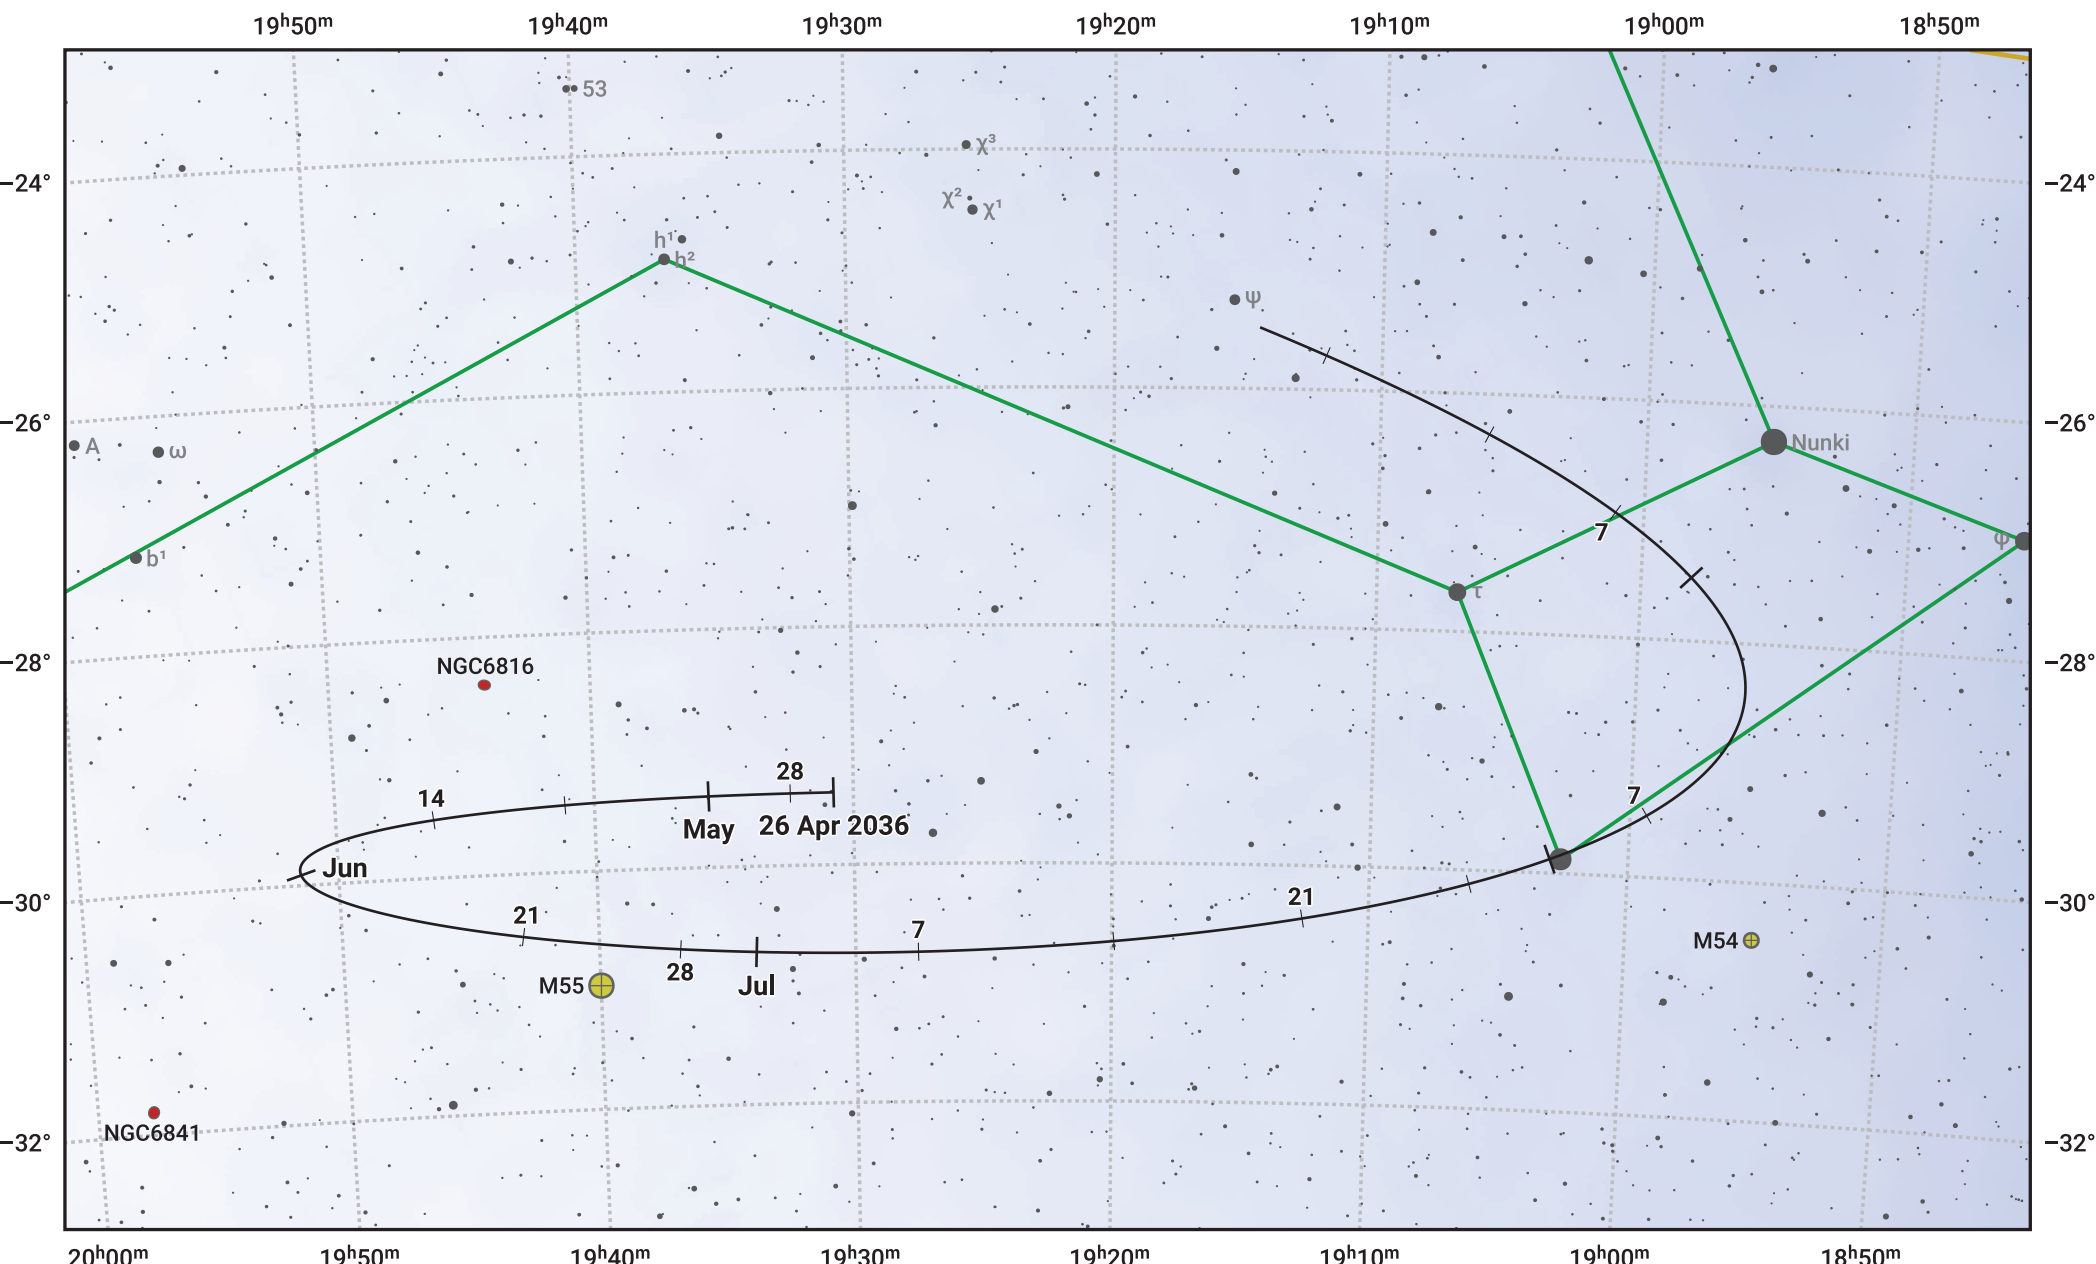

The path of Asteroid 63 Aousonia around opposition on 10 Jul 2036

© Dominic Ford 2011–2024. Date markers placed at midnight UTC. Downloaded from <https://in-the-sky.org>

Magnitude scale: 10.0 9.0 8.0 7.0 6.0 5.0 4.0 3.0 2.0

— Ecliptic Plane

Galaxy Bright nebula Open cluster Globular cluster

Date	Mag	Phase
2036 May 1	10.8	95%
2036 Jun 1	10.2	97%
2036 Jun 11	9.9	98%
2036 Jul 1	9.4	100%
2036 Aug 1	9.8	99%
2036 Sep 1	10.6	96%
2036 Sep 17	10.9	95%