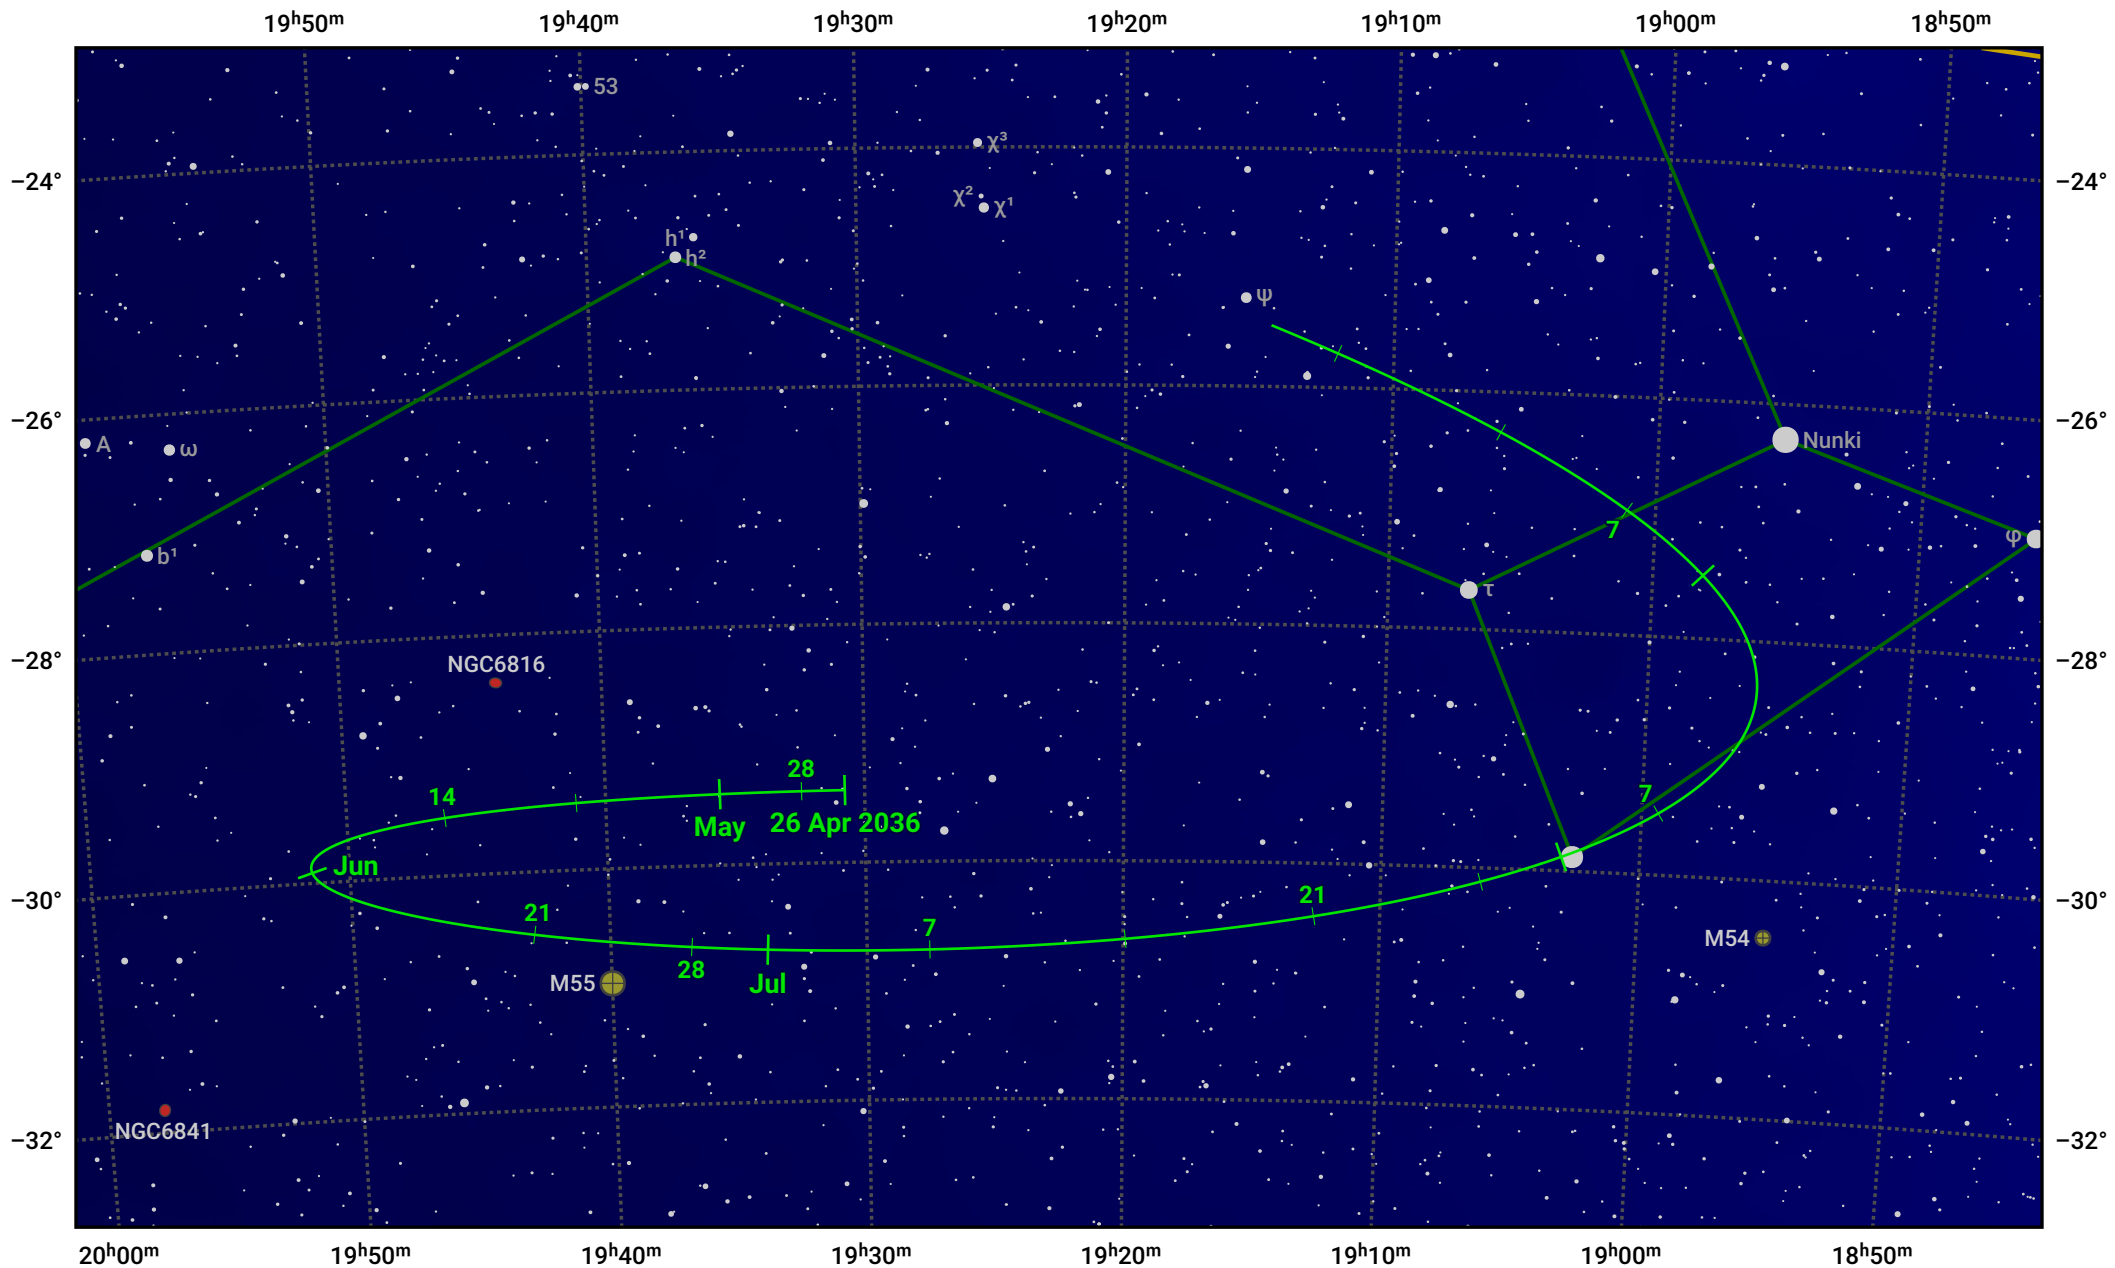

The path of Asteroid 63 Ausonia around opposition on 10 Jul 2036

© Dominic Ford 2011–2024. Date markers placed at midnight UTC. Downloaded from <https://in-the-sky.org>

Magnitude scale: 10.0 9.0 8.0 7.0 6.0 5.0 4.0 3.0 2.0

— Ecliptic Plane

Galaxy Bright nebula Open cluster Globular cluster

Date	Mag	Phase
2036 May 1	10.8	95%
2036 Jun 1	10.2	97%
2036 Jun 11	9.9	98%
2036 Jul 1	9.4	100%
2036 Aug 1	9.8	99%
2036 Sep 1	10.6	96%
2036 Sep 17	10.9	95%