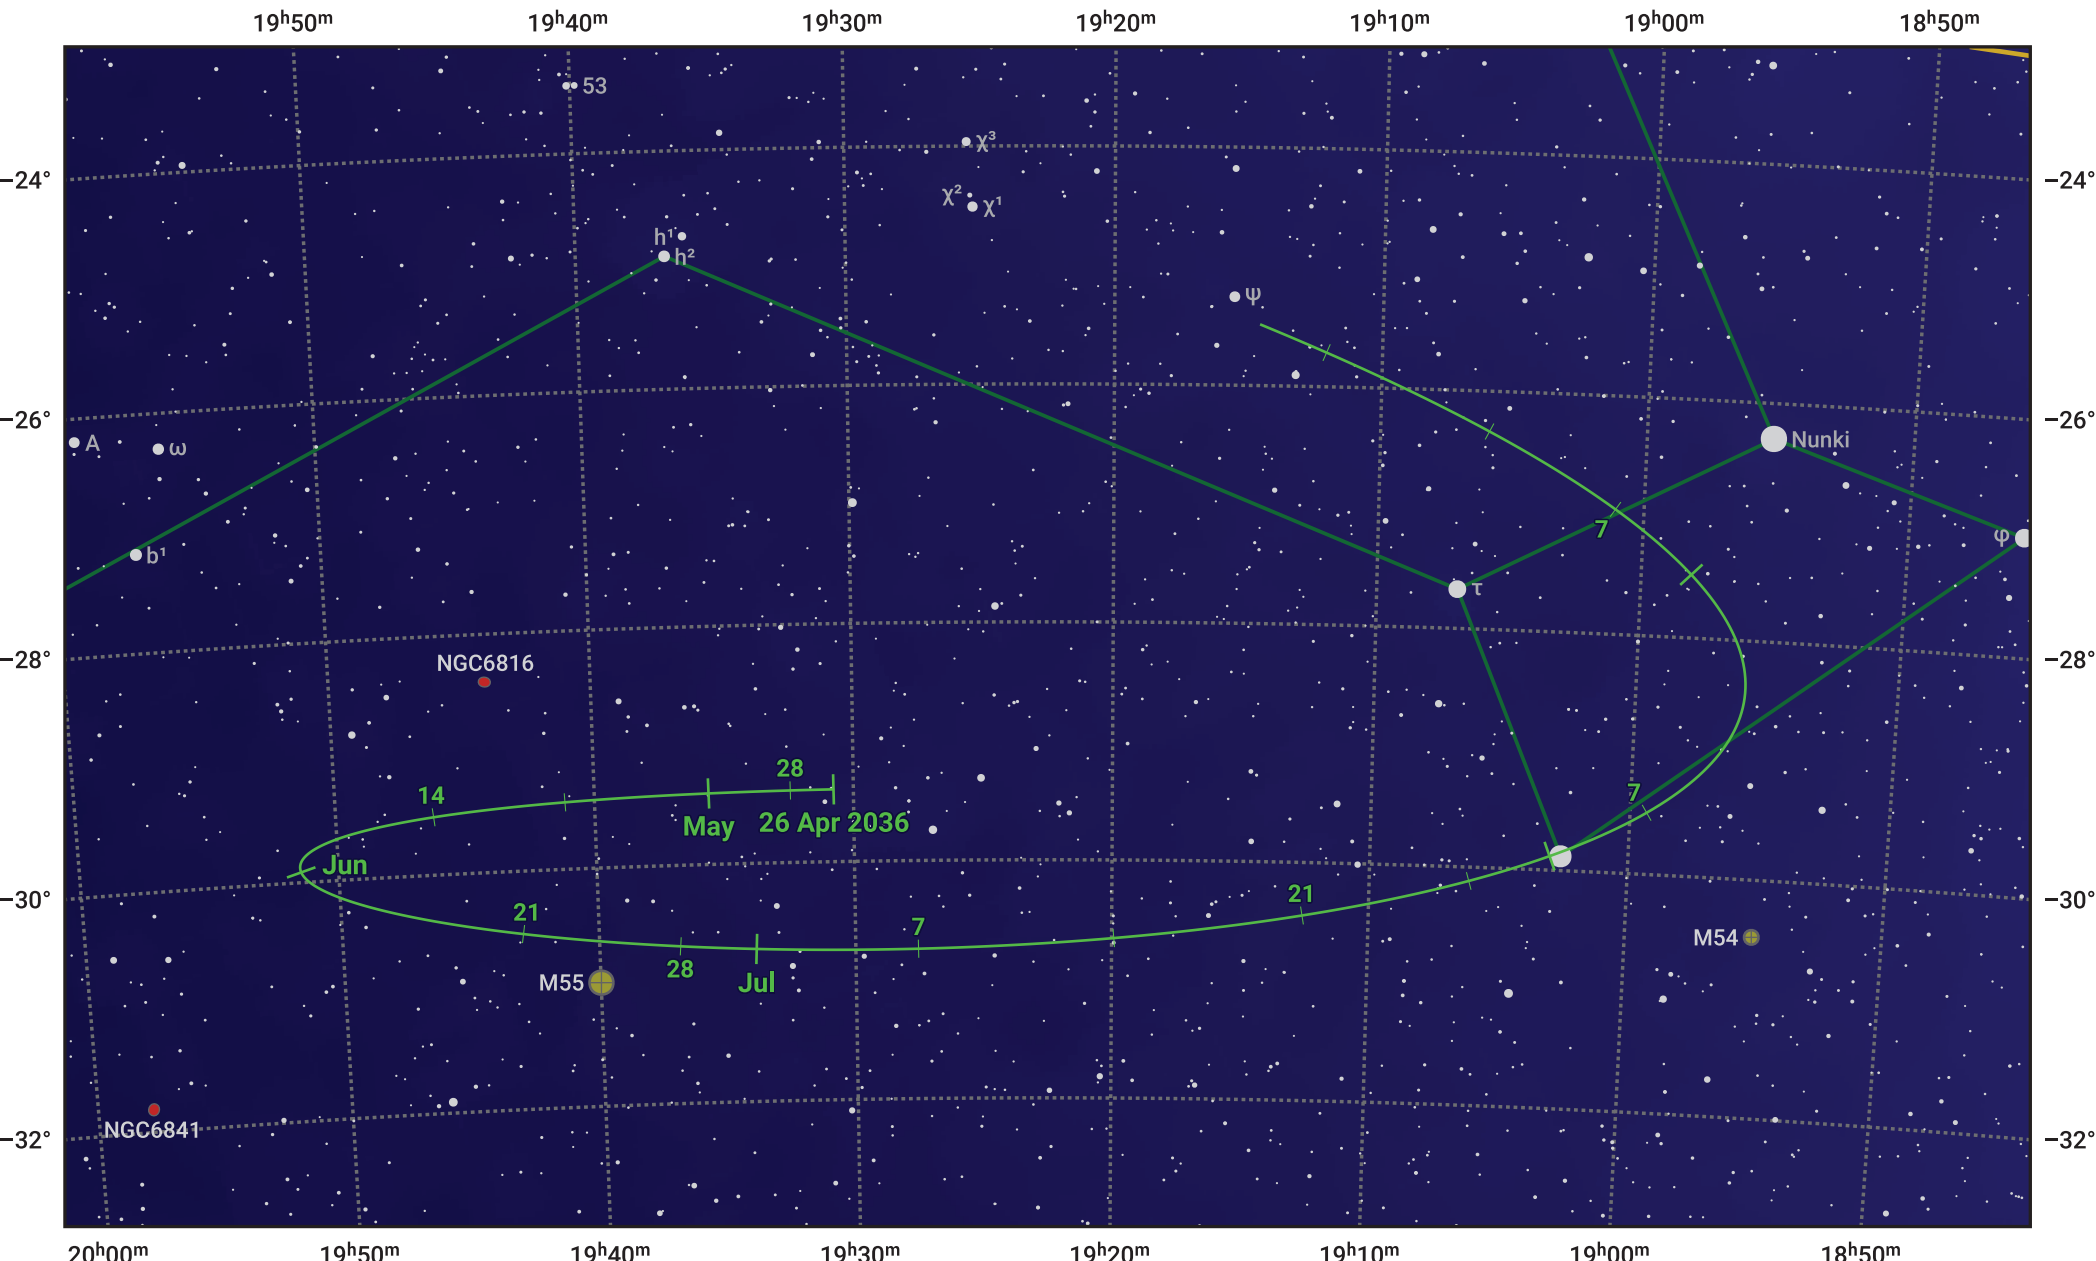

The path of Asteroid 63 Aousia around opposition on 10 Jul 2036

© Dominic Ford 2011–2024. Date markers placed at midnight UTC. Downloaded from <https://in-the-sky.org>

Magnitude scale: 10.0 9.0 8.0 7.0 6.0 5.0 4.0 3.0 2.0

— Ecliptic Plane

Galaxy Bright nebula Open cluster Globular cluster

Date	Mag	Phase
2036 May 1	10.8	95%
2036 Jun 1	10.2	97%
2036 Jun 11	9.9	98%
2036 Jul 1	9.4	100%
2036 Aug 1	9.8	99%
2036 Sep 1	10.6	96%
2036 Sep 17	10.9	95%