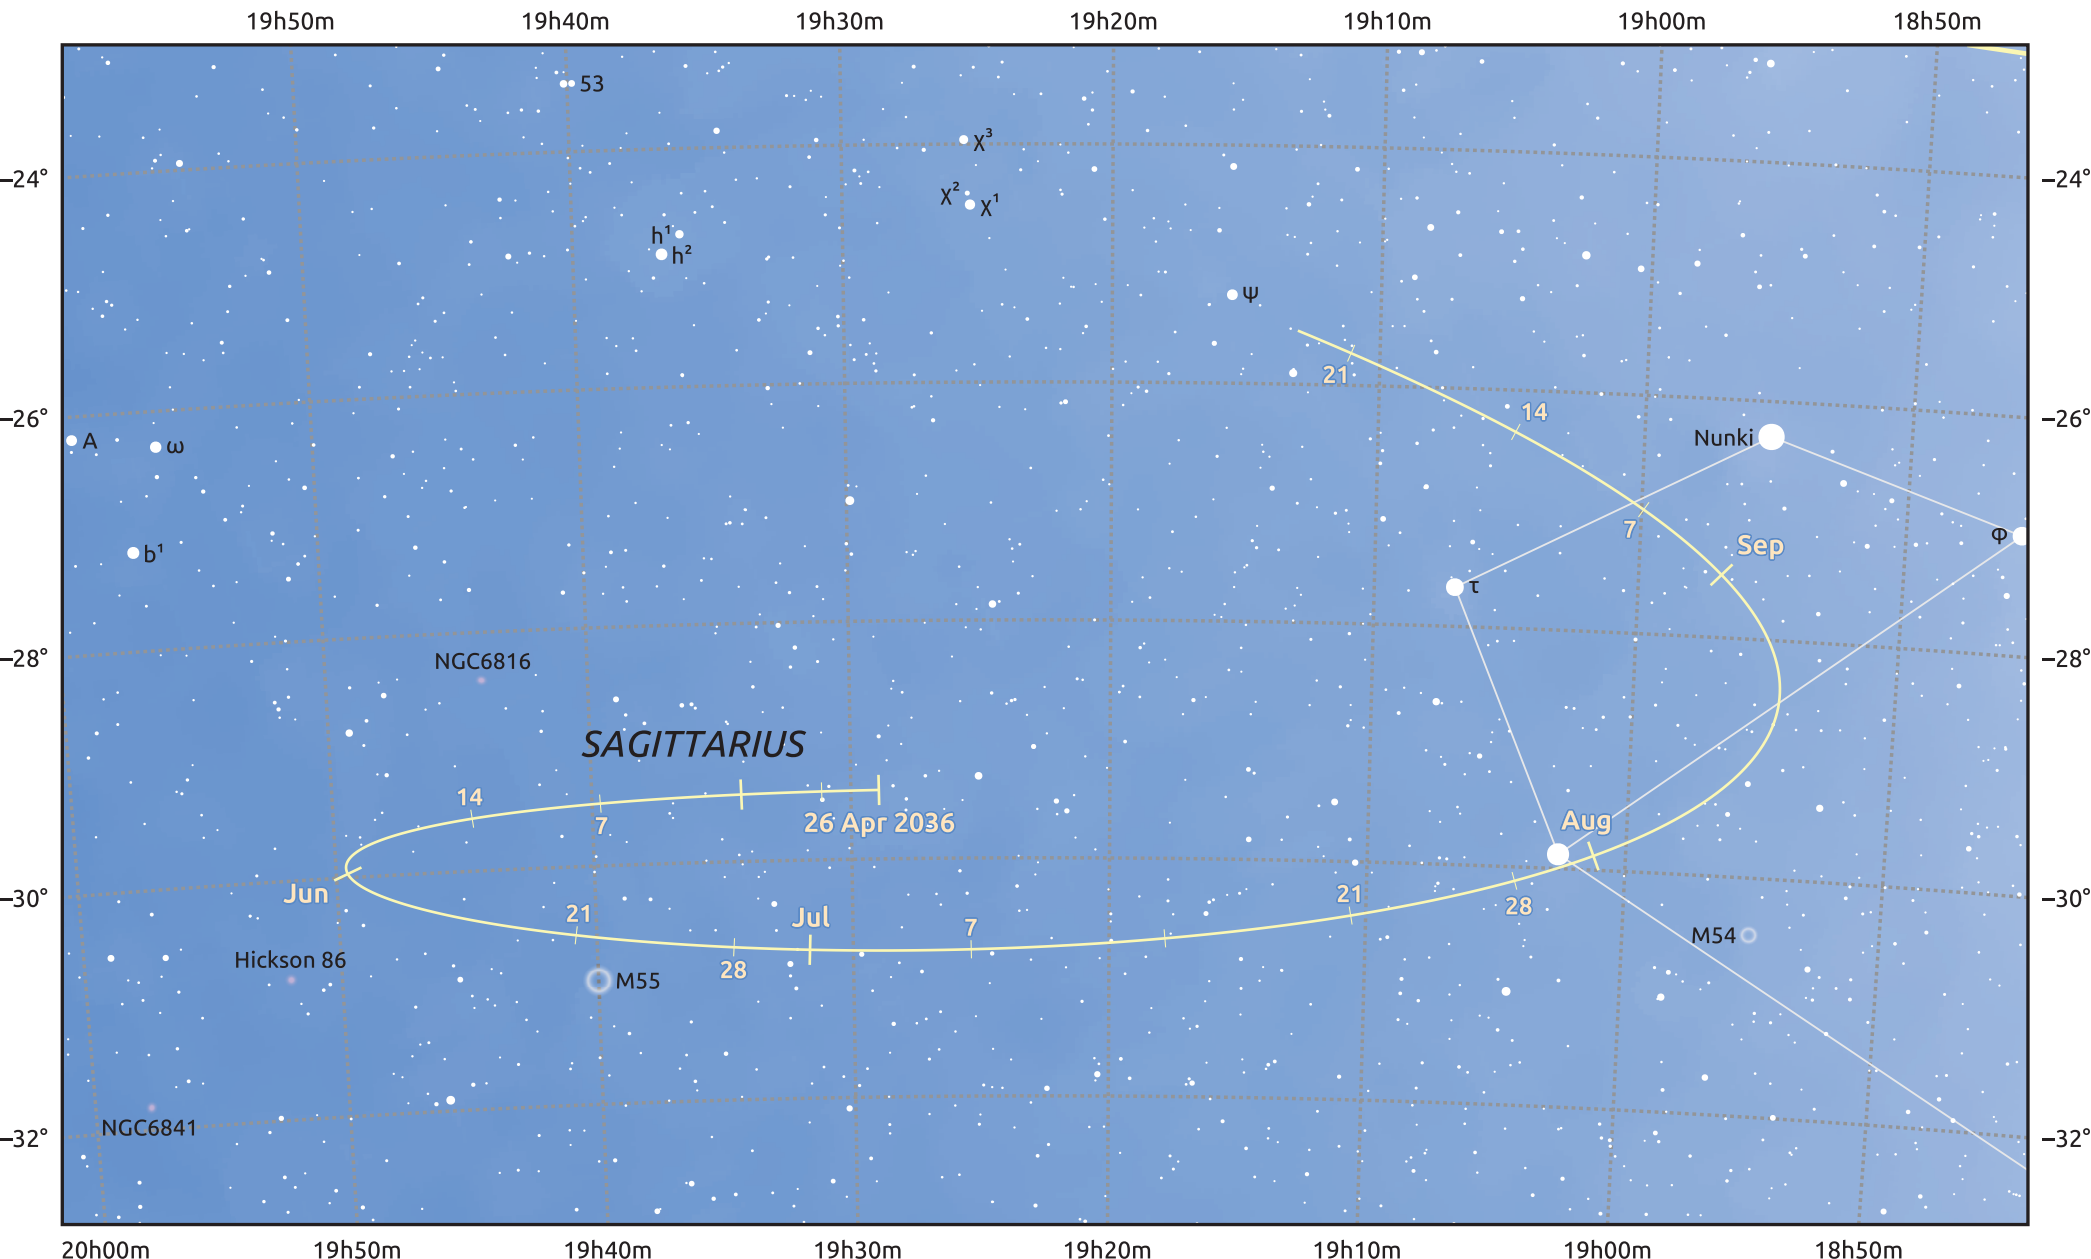

The path of Asteroid 63 Ausonia around opposition on 10 Jul 2036

© Dominic Ford 2011–2025. Date markers placed at midnight UTC. Downloaded from <https://in-the-sky.org>

Magnitude scale: 10.0 9.0 8.0 7.0 6.0 5.0 4.0 3.0 2.0

— Ecliptic Plane

Galaxy Bright nebula Open cluster Globular cluster Planetary nebula

Date	Mag	Phase
2036 May 1	10.8	95%
2036 Jun 1	10.2	97%
2036 Jun 11	9.9	98%
2036 Jul 1	9.4	100%
2036 Aug 1	9.8	99%
2036 Sep 1	10.6	96%
2036 Sep 17	10.9	95%