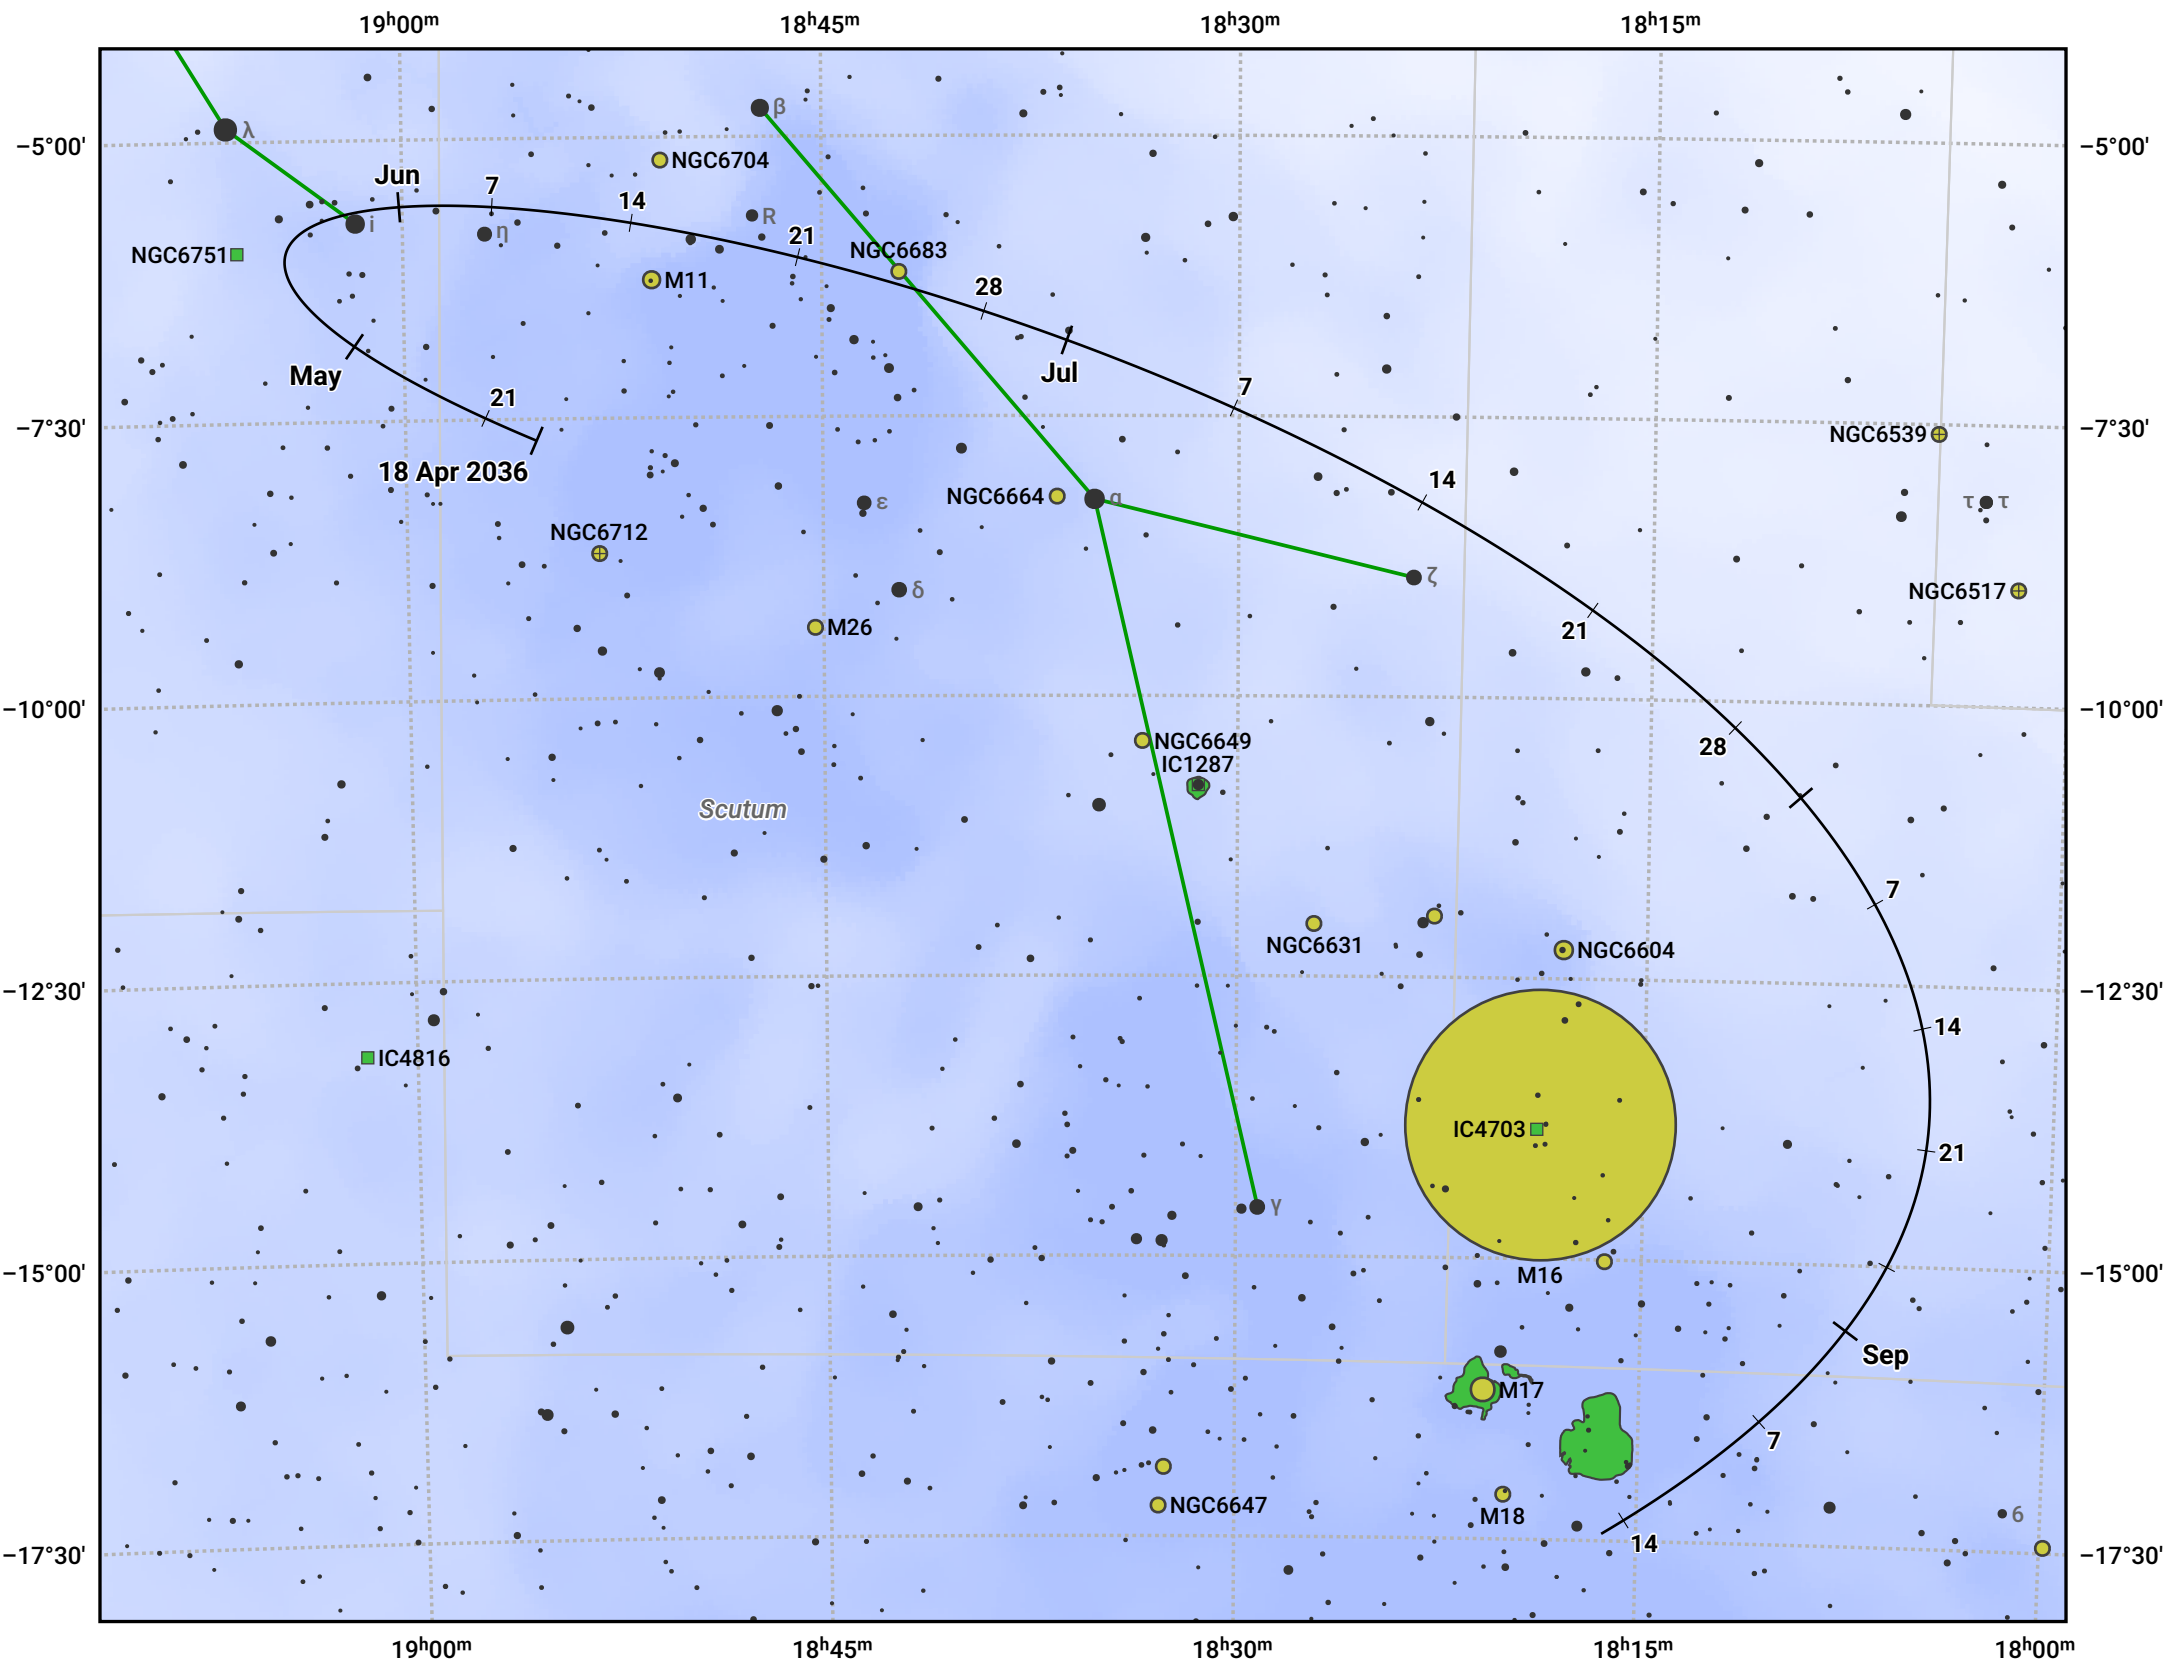

The path of Asteroid 6 Hebe around opposition on 2 Jul 2036

© Dominic Ford 2011–2024. Date markers placed at midnight UTC. Downloaded from <https://in-the-sky.org>

Magnitude scale: · 9.0 · 8.0 · 7.0 · 6.0 · 5.0 · 4.0 · 3.0

— Ecliptic Plane

Galaxy Bright nebula Open cluster Globular cluster

Date	Mag	Phase
2036 May 1	10.1	97%
2036 Jun 1	9.4	98%
2036 Jun 3	9.4	98%
2036 Jul 1	8.8	100%
2036 Aug 1	9.1	98%
2036 Sep 1	9.6	96%