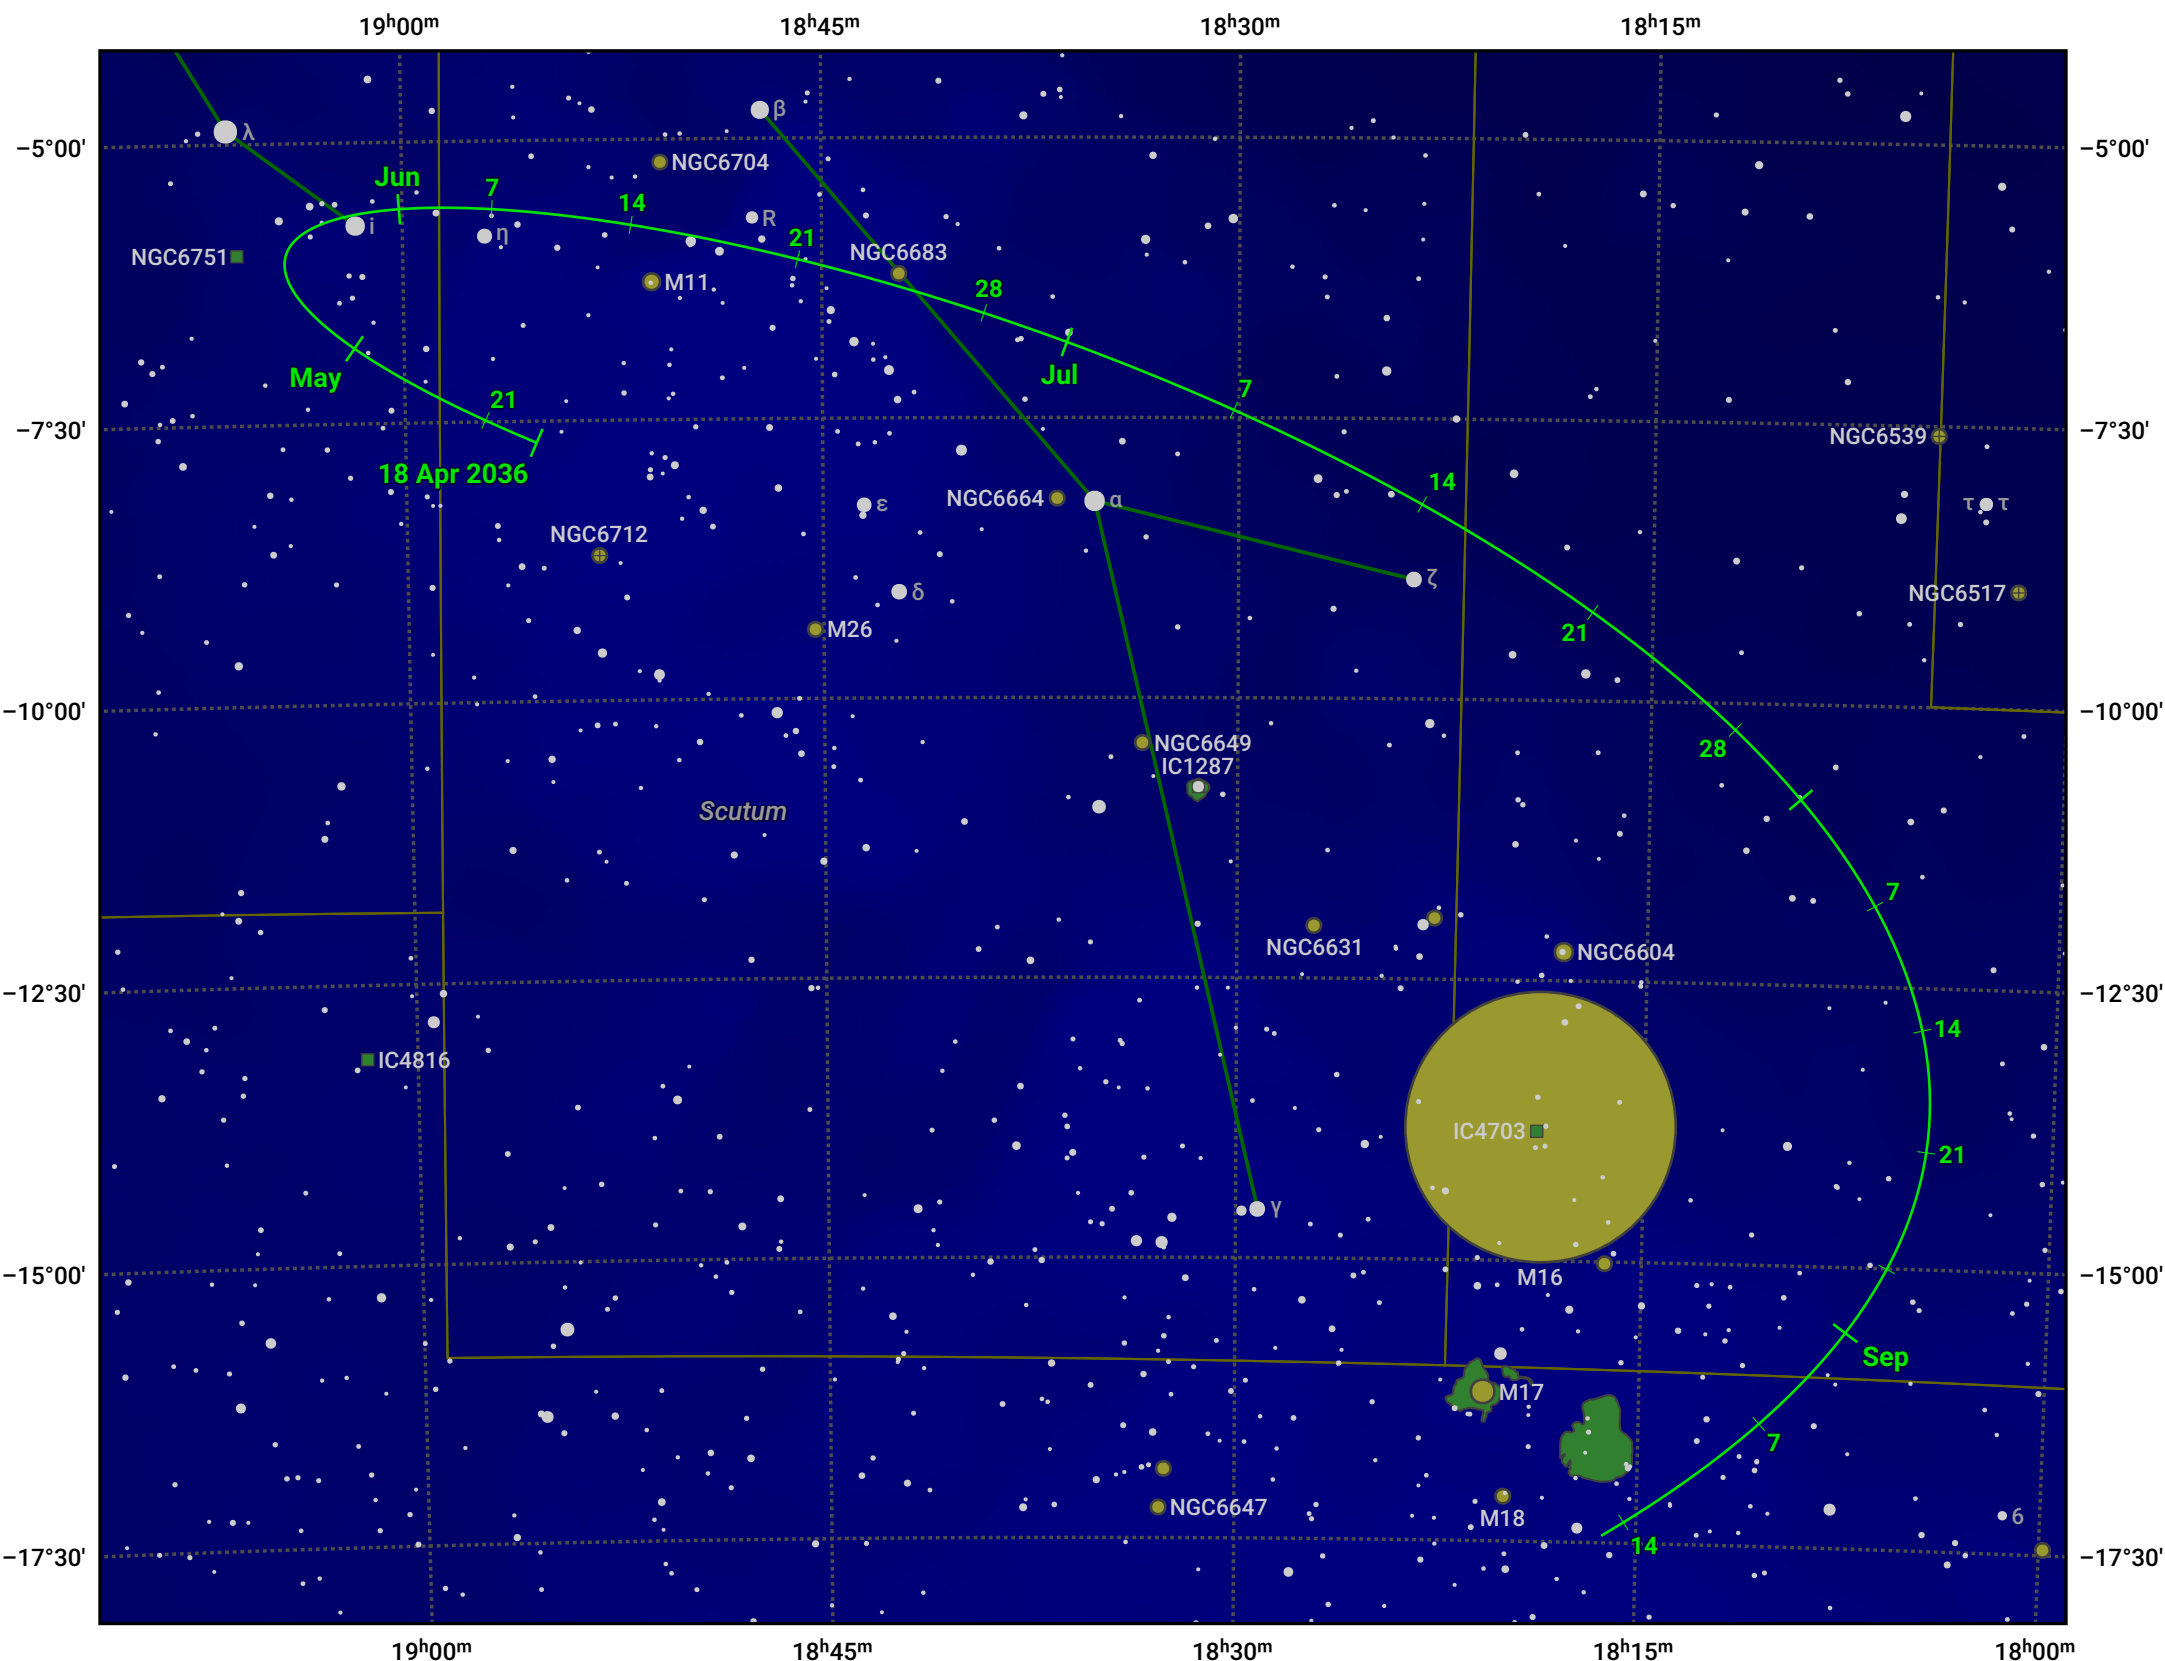

The path of Asteroid 6 Hebe around opposition on 2 Jul 2036

© Dominic Ford 2011–2024. Date markers placed at midnight UTC. Downloaded from <https://in-the-sky.org>

Magnitude scale: ● 9.0 ● 8.0 ● 7.0 ● 6.0 ● 5.0 ● 4.0 ● 3.0

— Ecliptic Plane

■ Galaxy ■ Bright nebula ● Open cluster ● Globular cluster

Date	Mag	Phase
2036 May 1	10.1	97%
2036 Jun 1	9.4	98%
2036 Jun 3	9.4	98%
2036 Jul 1	8.8	100%
2036 Aug 1	9.1	98%
2036 Sep 1	9.6	96%