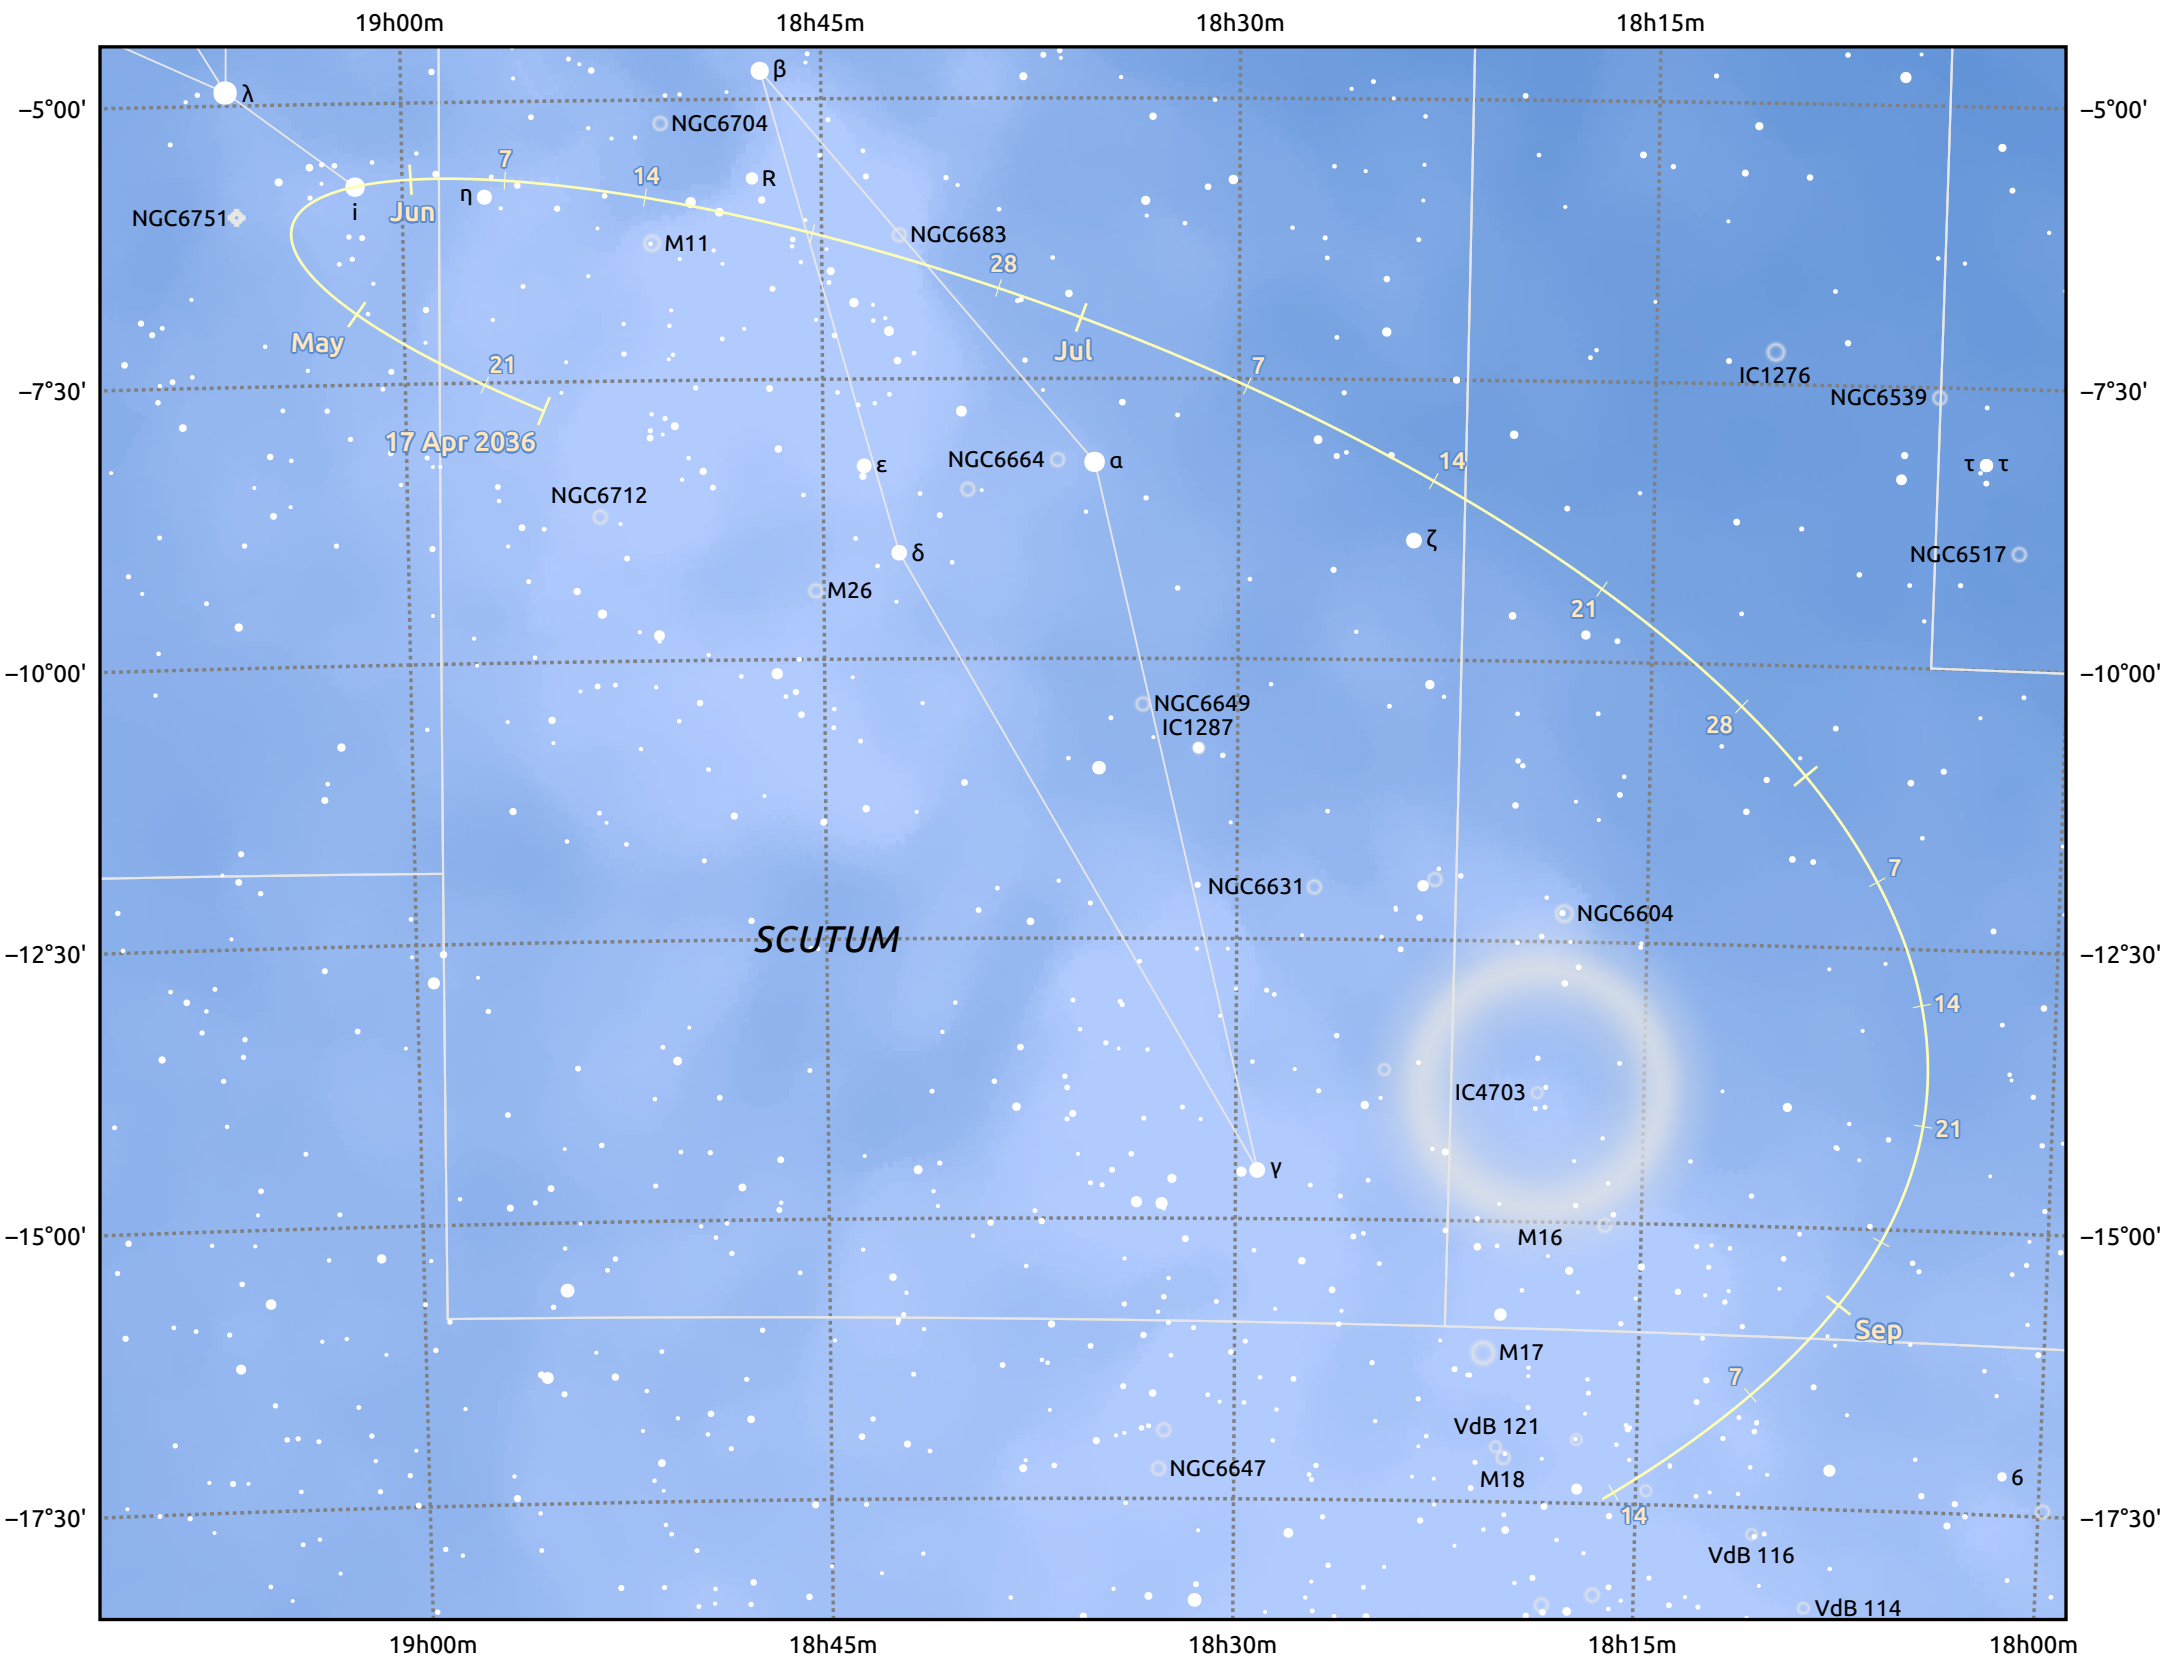

The path of Asteroid 6 Hebe around opposition on 1 Jul 2036

© Dominic Ford 2011–2025. Date markers placed at midnight UTC. Downloaded from <https://in-the-sky.org>

Magnitude scale: ● 9.0 ● 8.0 ● 7.0 ● 6.0 ● 5.0 ● 4.0 ● 3.0

— Ecliptic Plane

Galaxy Bright nebula Open cluster Globular cluster Planetary nebula

Date	Mag	Phase
2036 May 1	10.1	97%
2036 Jun 1	9.4	98%
2036 Jun 3	9.4	99%
2036 Jul 1	8.8	100%
2036 Aug 1	9.1	98%
2036 Sep 1	9.6	96%