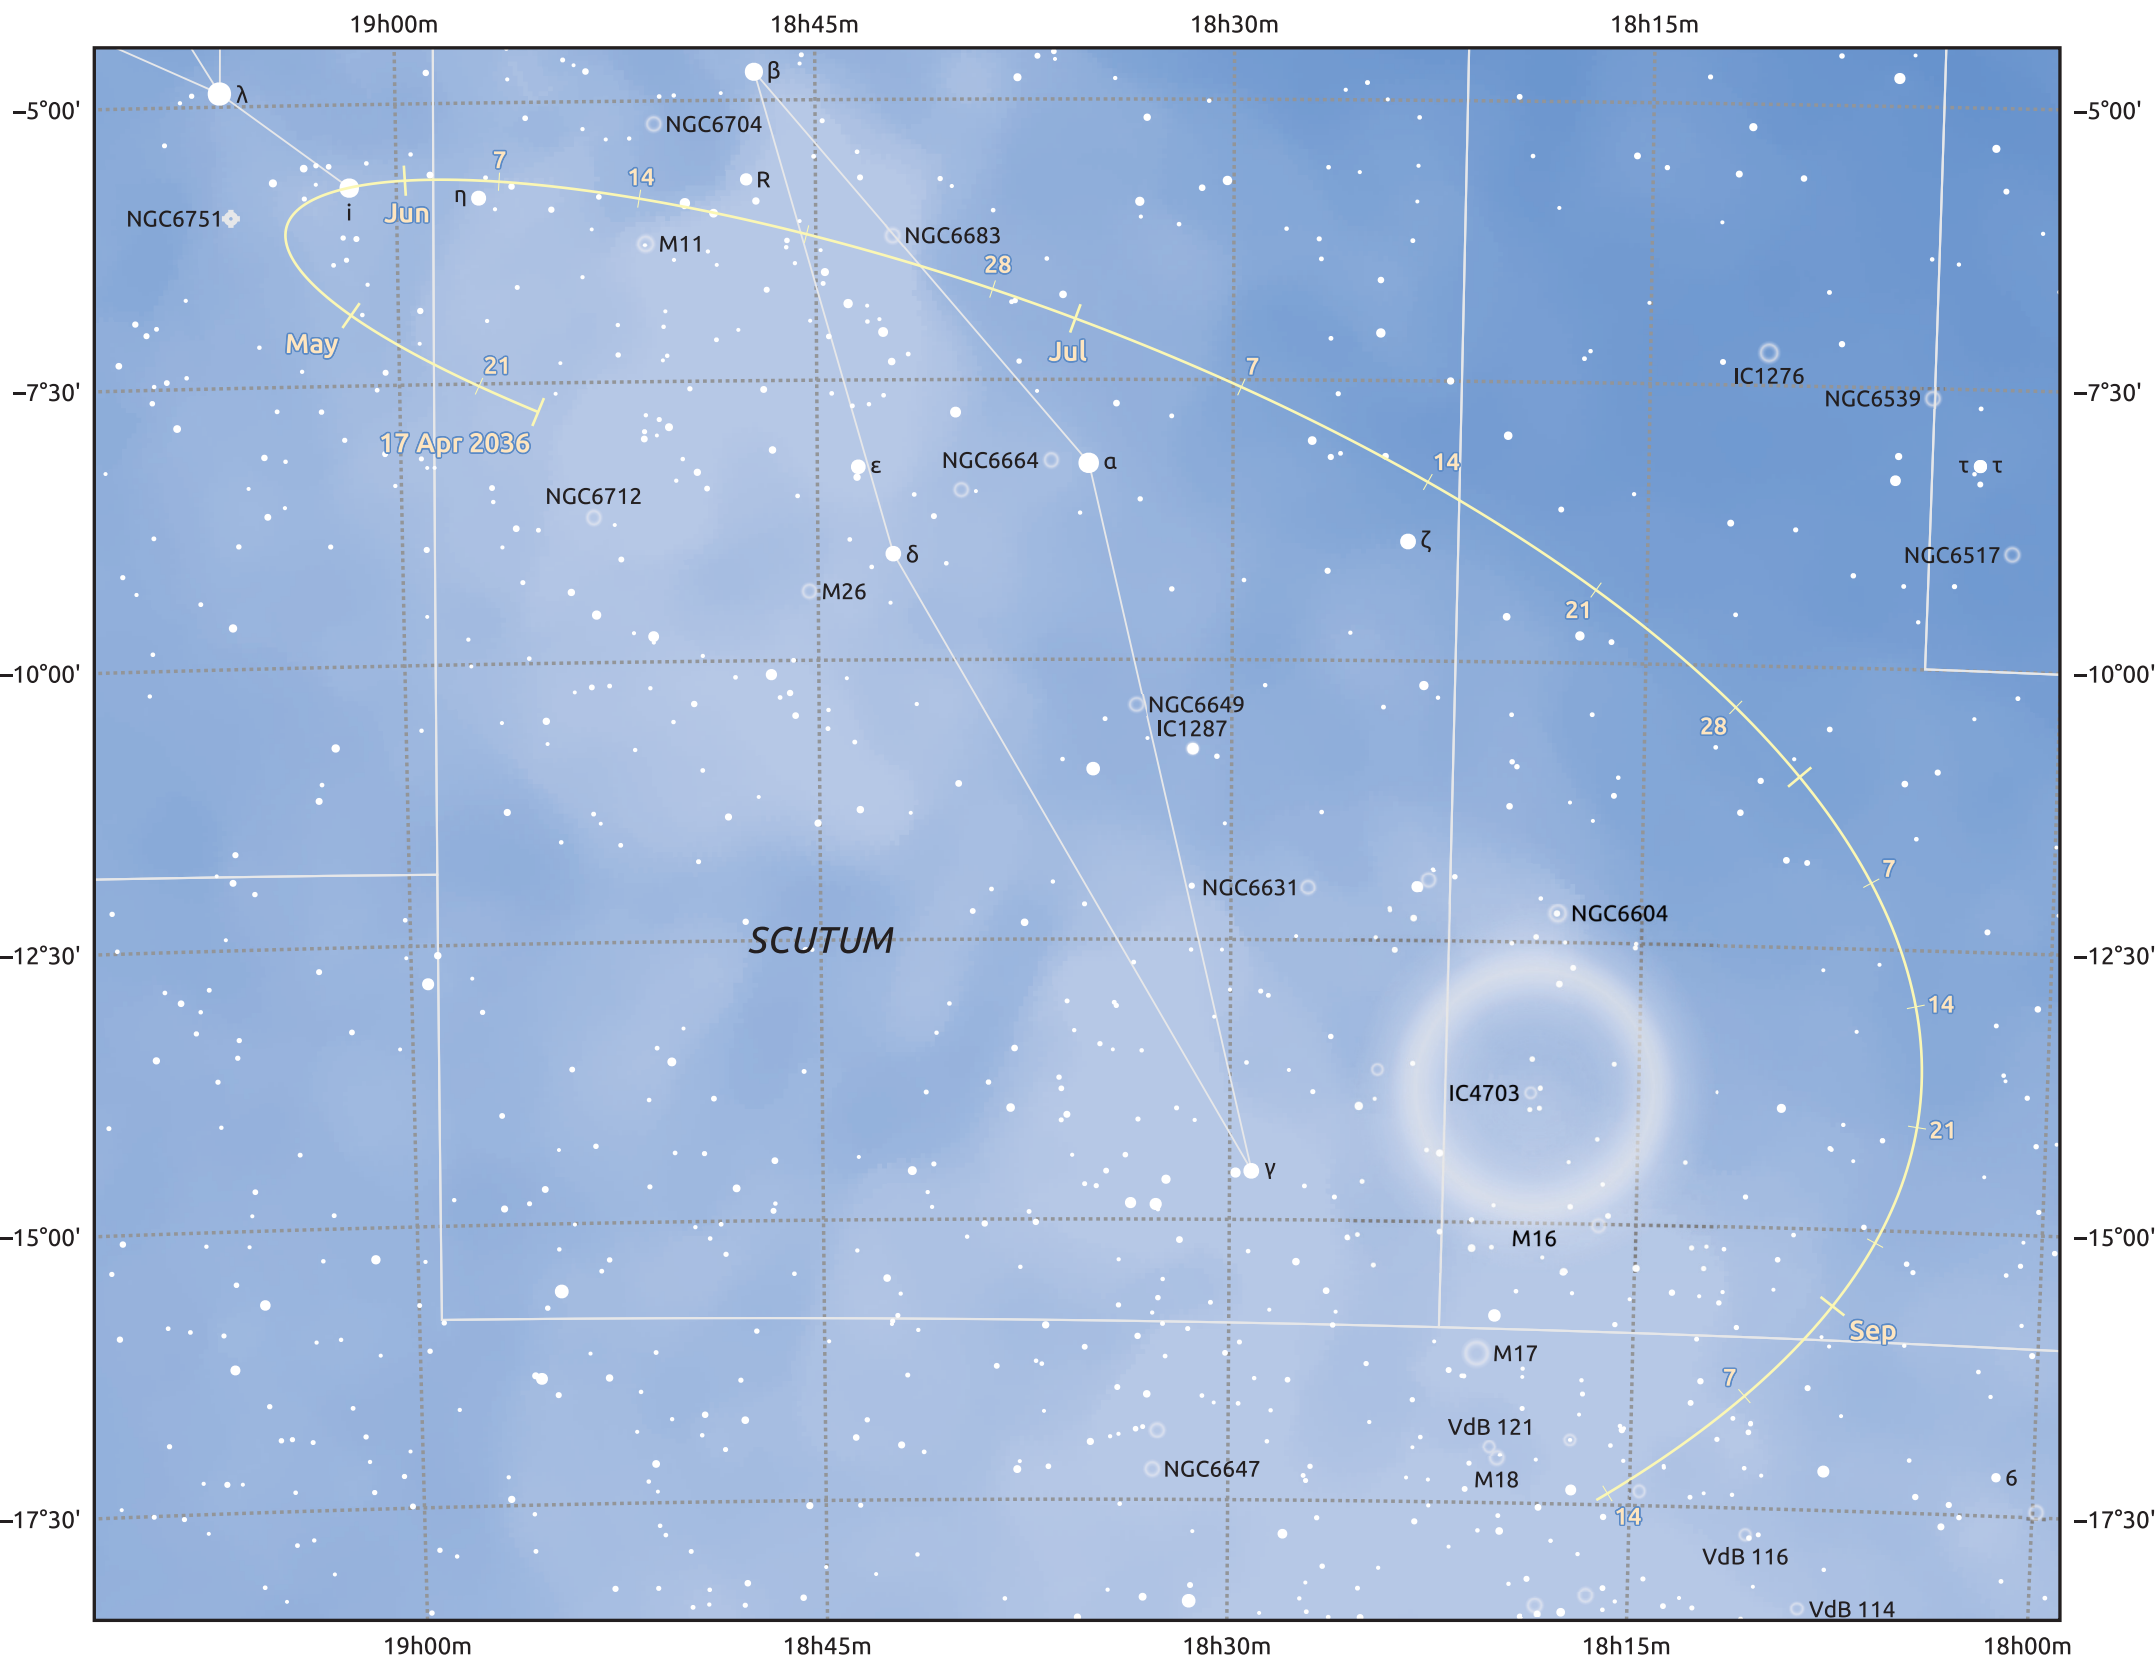

The path of Asteroid 6 Hebe around opposition on 1 Jul 2036

© Dominic Ford 2011–2025. Date markers placed at midnight UTC. Downloaded from <https://in-the-sky.org>

Magnitude scale: ● 9.0 ● 8.0 ● 7.0 ● 6.0 ● 5.0 ● 4.0 ● 3.0

— Ecliptic Plane

Galaxy Bright nebula Open cluster Globular cluster Planetary nebula

Date	Mag	Phase
2036 May 1	10.1	97%
2036 Jun 1	9.4	98%
2036 Jun 3	9.4	99%
2036 Jul 1	8.8	100%
2036 Aug 1	9.1	98%
2036 Sep 1	9.6	96%