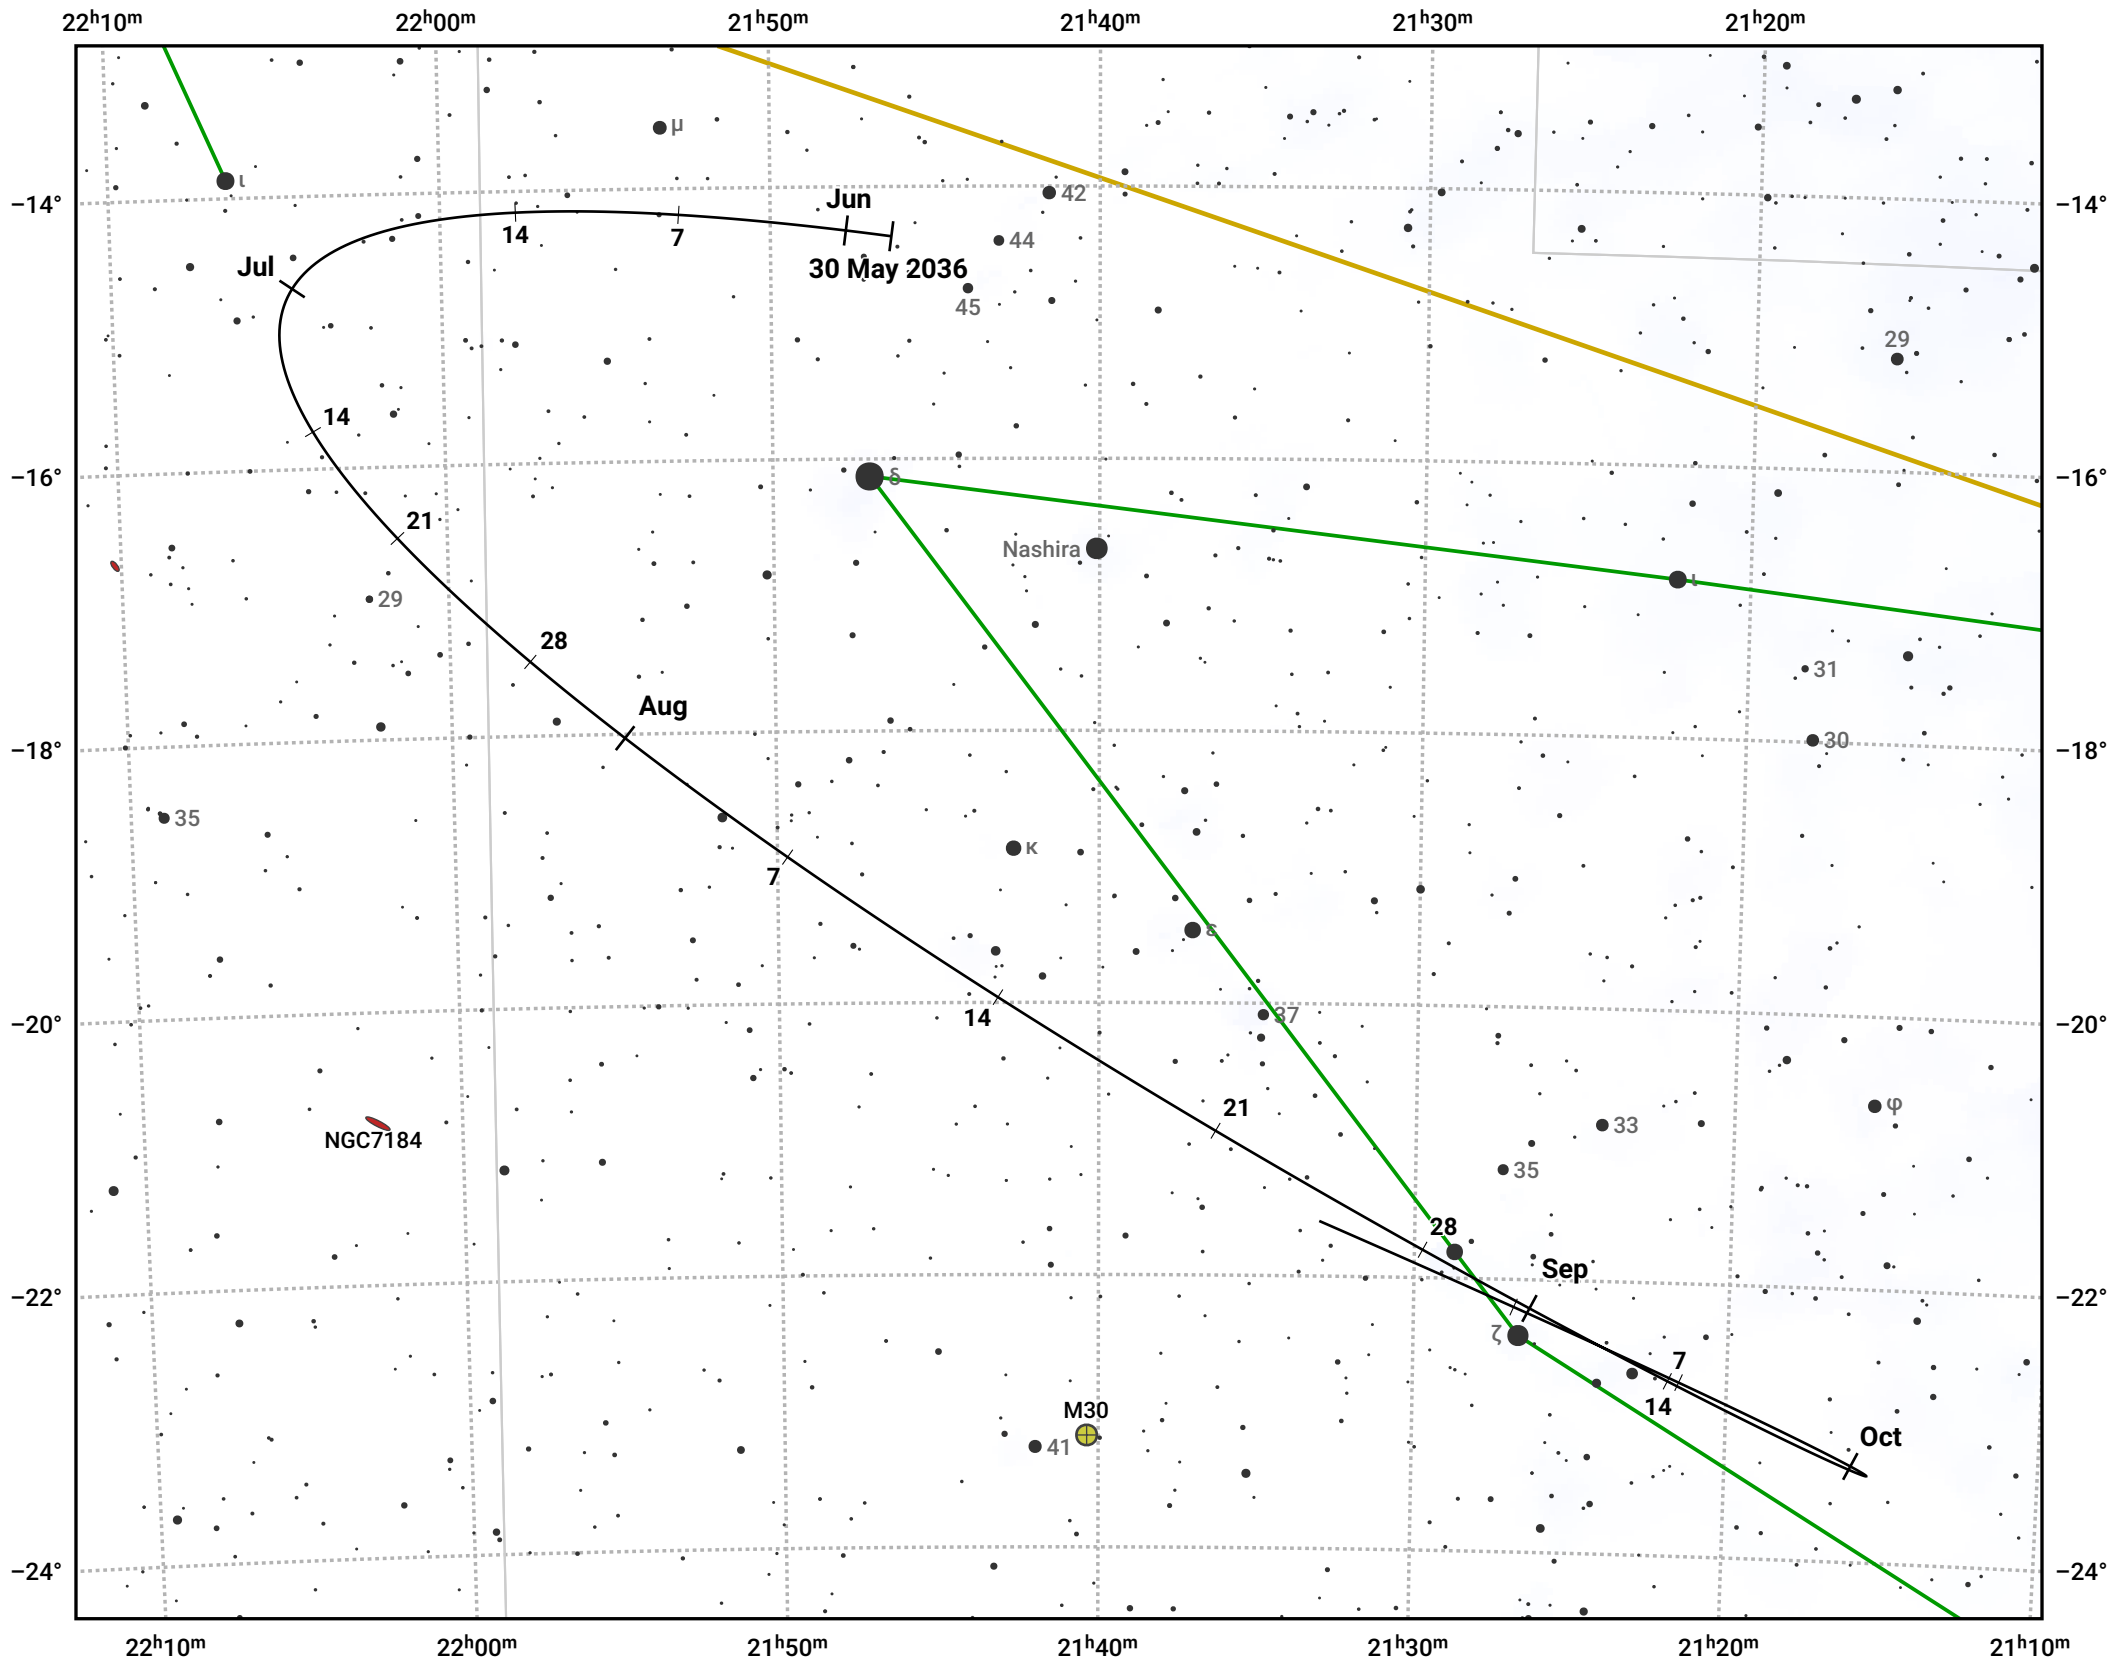

The path of Asteroid 8 Flora around opposition on 13 Aug 2036

© Dominic Ford 2011–2024. Date markers placed at midnight UTC. Downloaded from <https://in-the-sky.org>

Magnitude scale: 10.0 9.0 8.0 7.0 6.0 5.0 4.0 3.0 2.0

— Ecliptic Plane

Galaxy Bright nebula Open cluster Globular cluster

Date	Mag	Phase
2036 Jun 1	10.6	95%
2036 Jul 1	9.9	97%
2036 Jul 10	9.6	98%
2036 Aug 1	8.9	100%
2036 Aug 11	8.6	100%
2036 Sep 1	9.0	99%
2036 Sep 30	9.6	96%
2036 Oct 1	9.7	96%