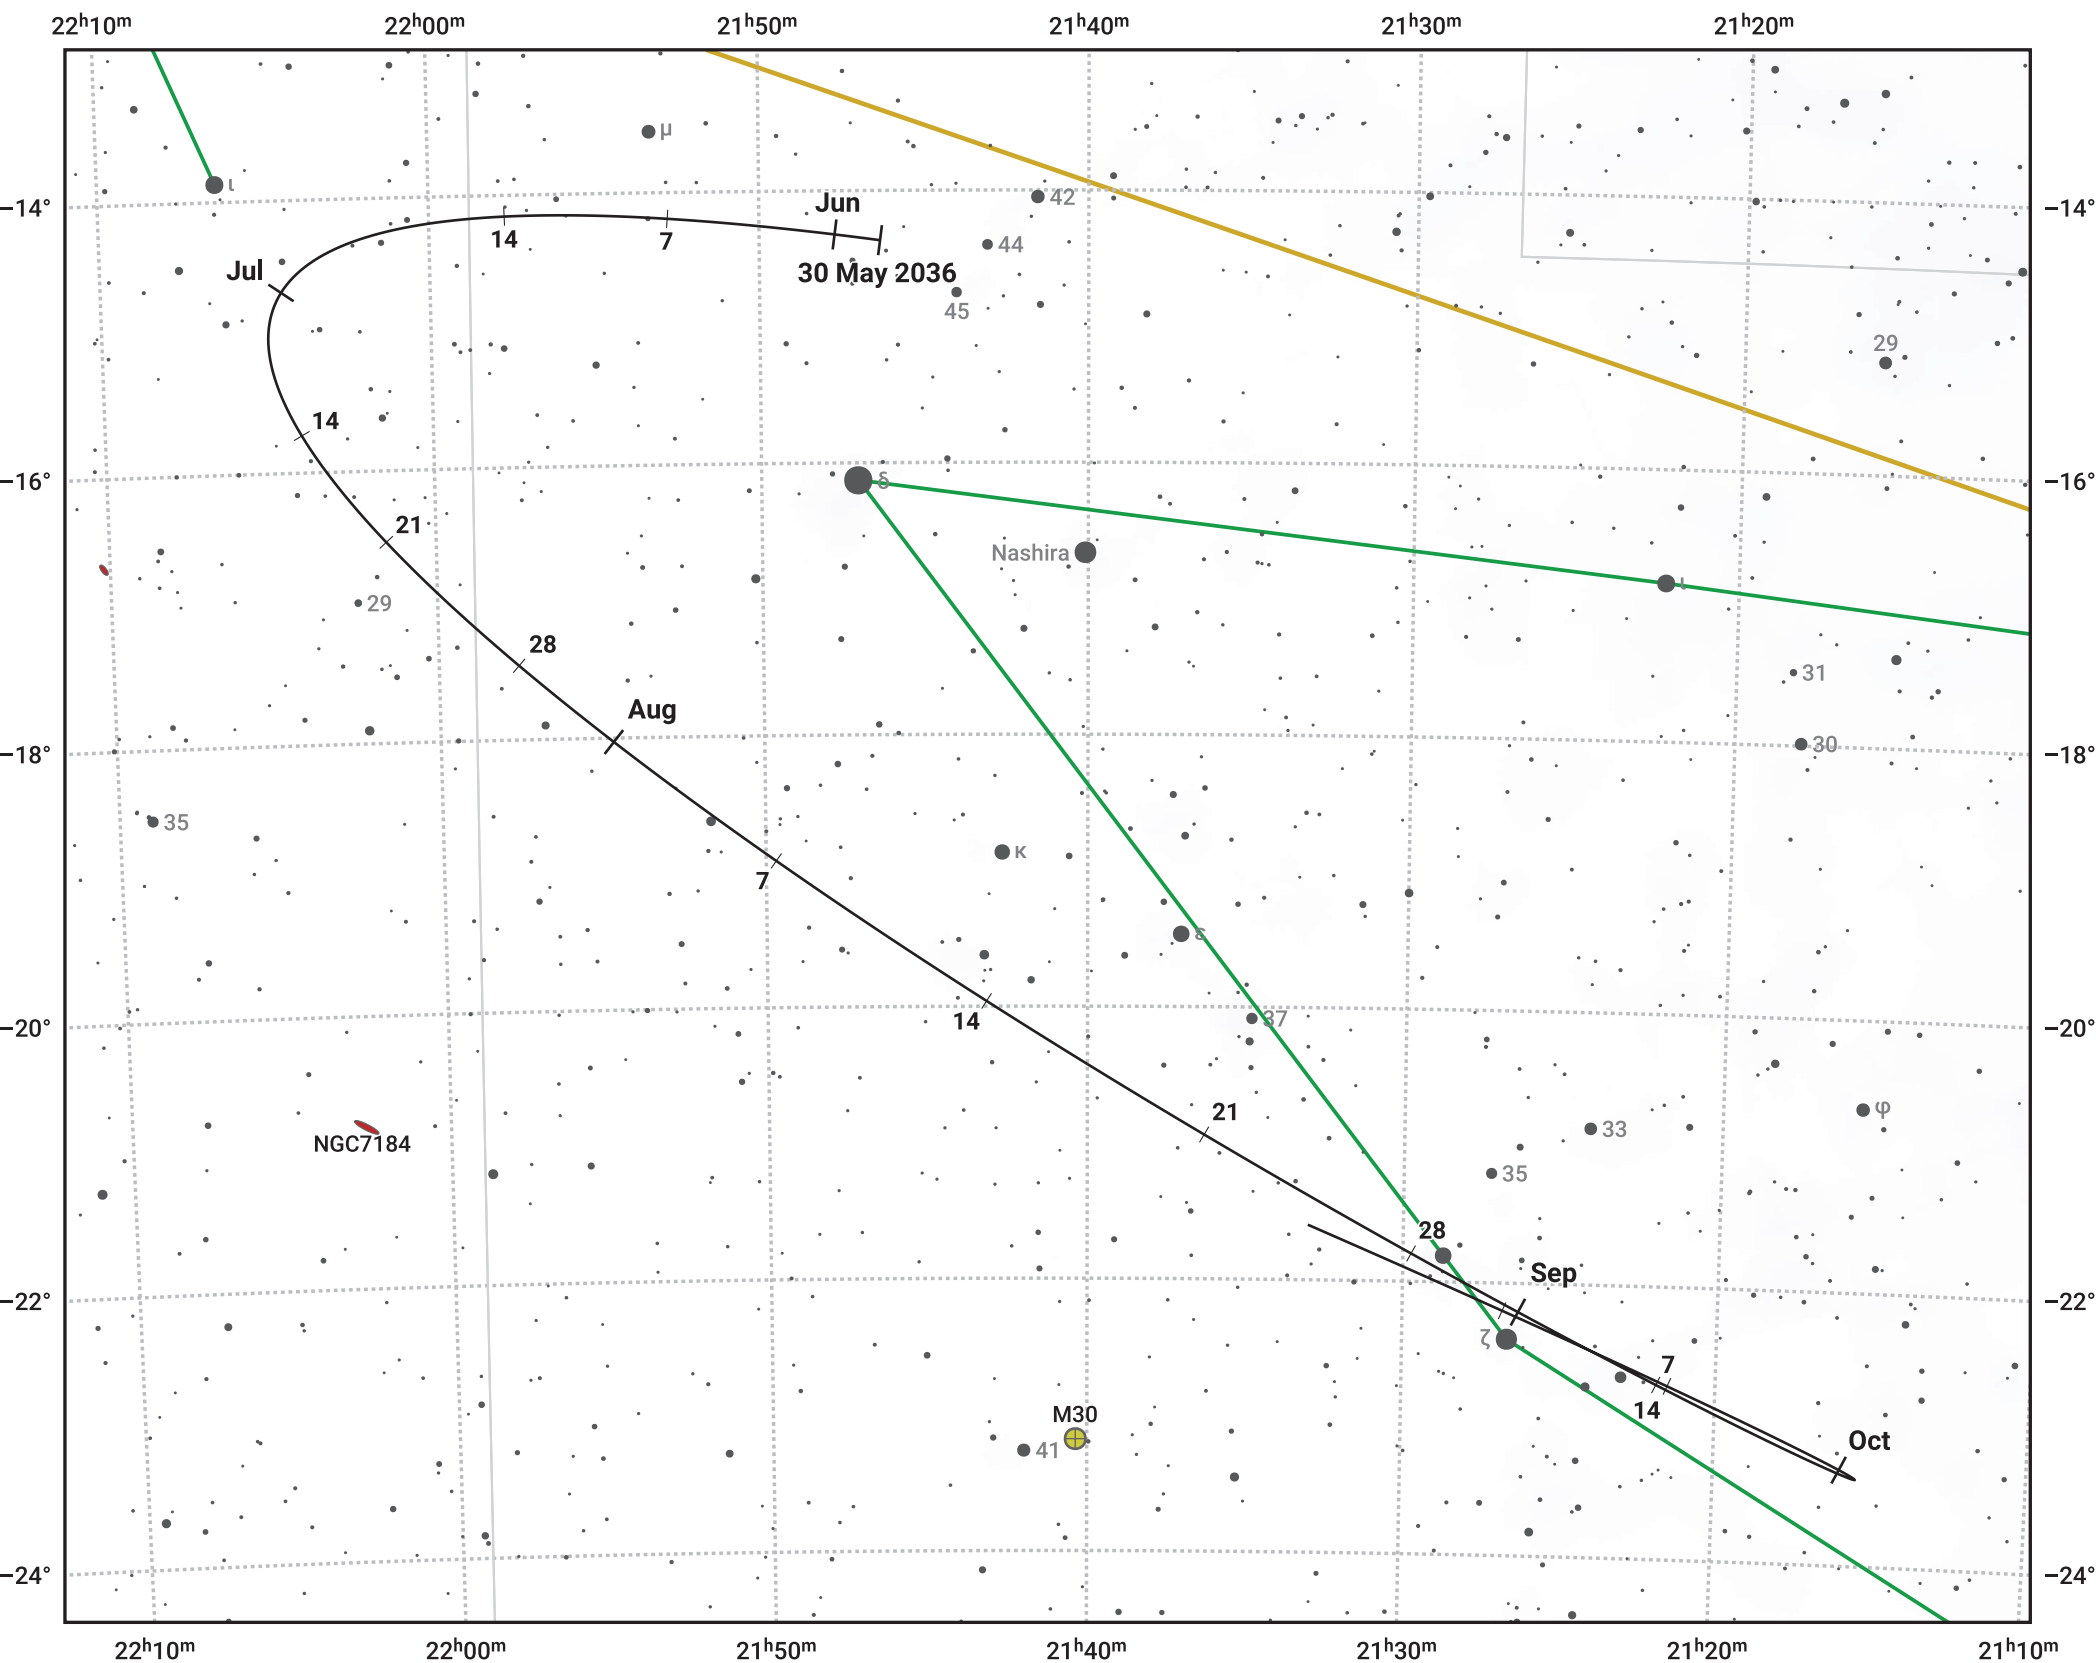

The path of Asteroid 8 Flora around opposition on 13 Aug 2036

© Dominic Ford 2011–2024. Date markers placed at midnight UTC. Downloaded from <https://in-the-sky.org>

Magnitude scale: 10.0 9.0 8.0 7.0 6.0 5.0 4.0 3.0 2.0

— Ecliptic Plane

Galaxy Bright nebula Open cluster Globular cluster

Date	Mag	Phase
2036 Jun 1	10.6	95%
2036 Jul 1	9.9	97%
2036 Jul 10	9.6	98%
2036 Aug 1	8.9	100%
2036 Aug 11	8.6	100%
2036 Sep 1	9.0	99%
2036 Sep 30	9.6	96%
2036 Oct 1	9.7	96%