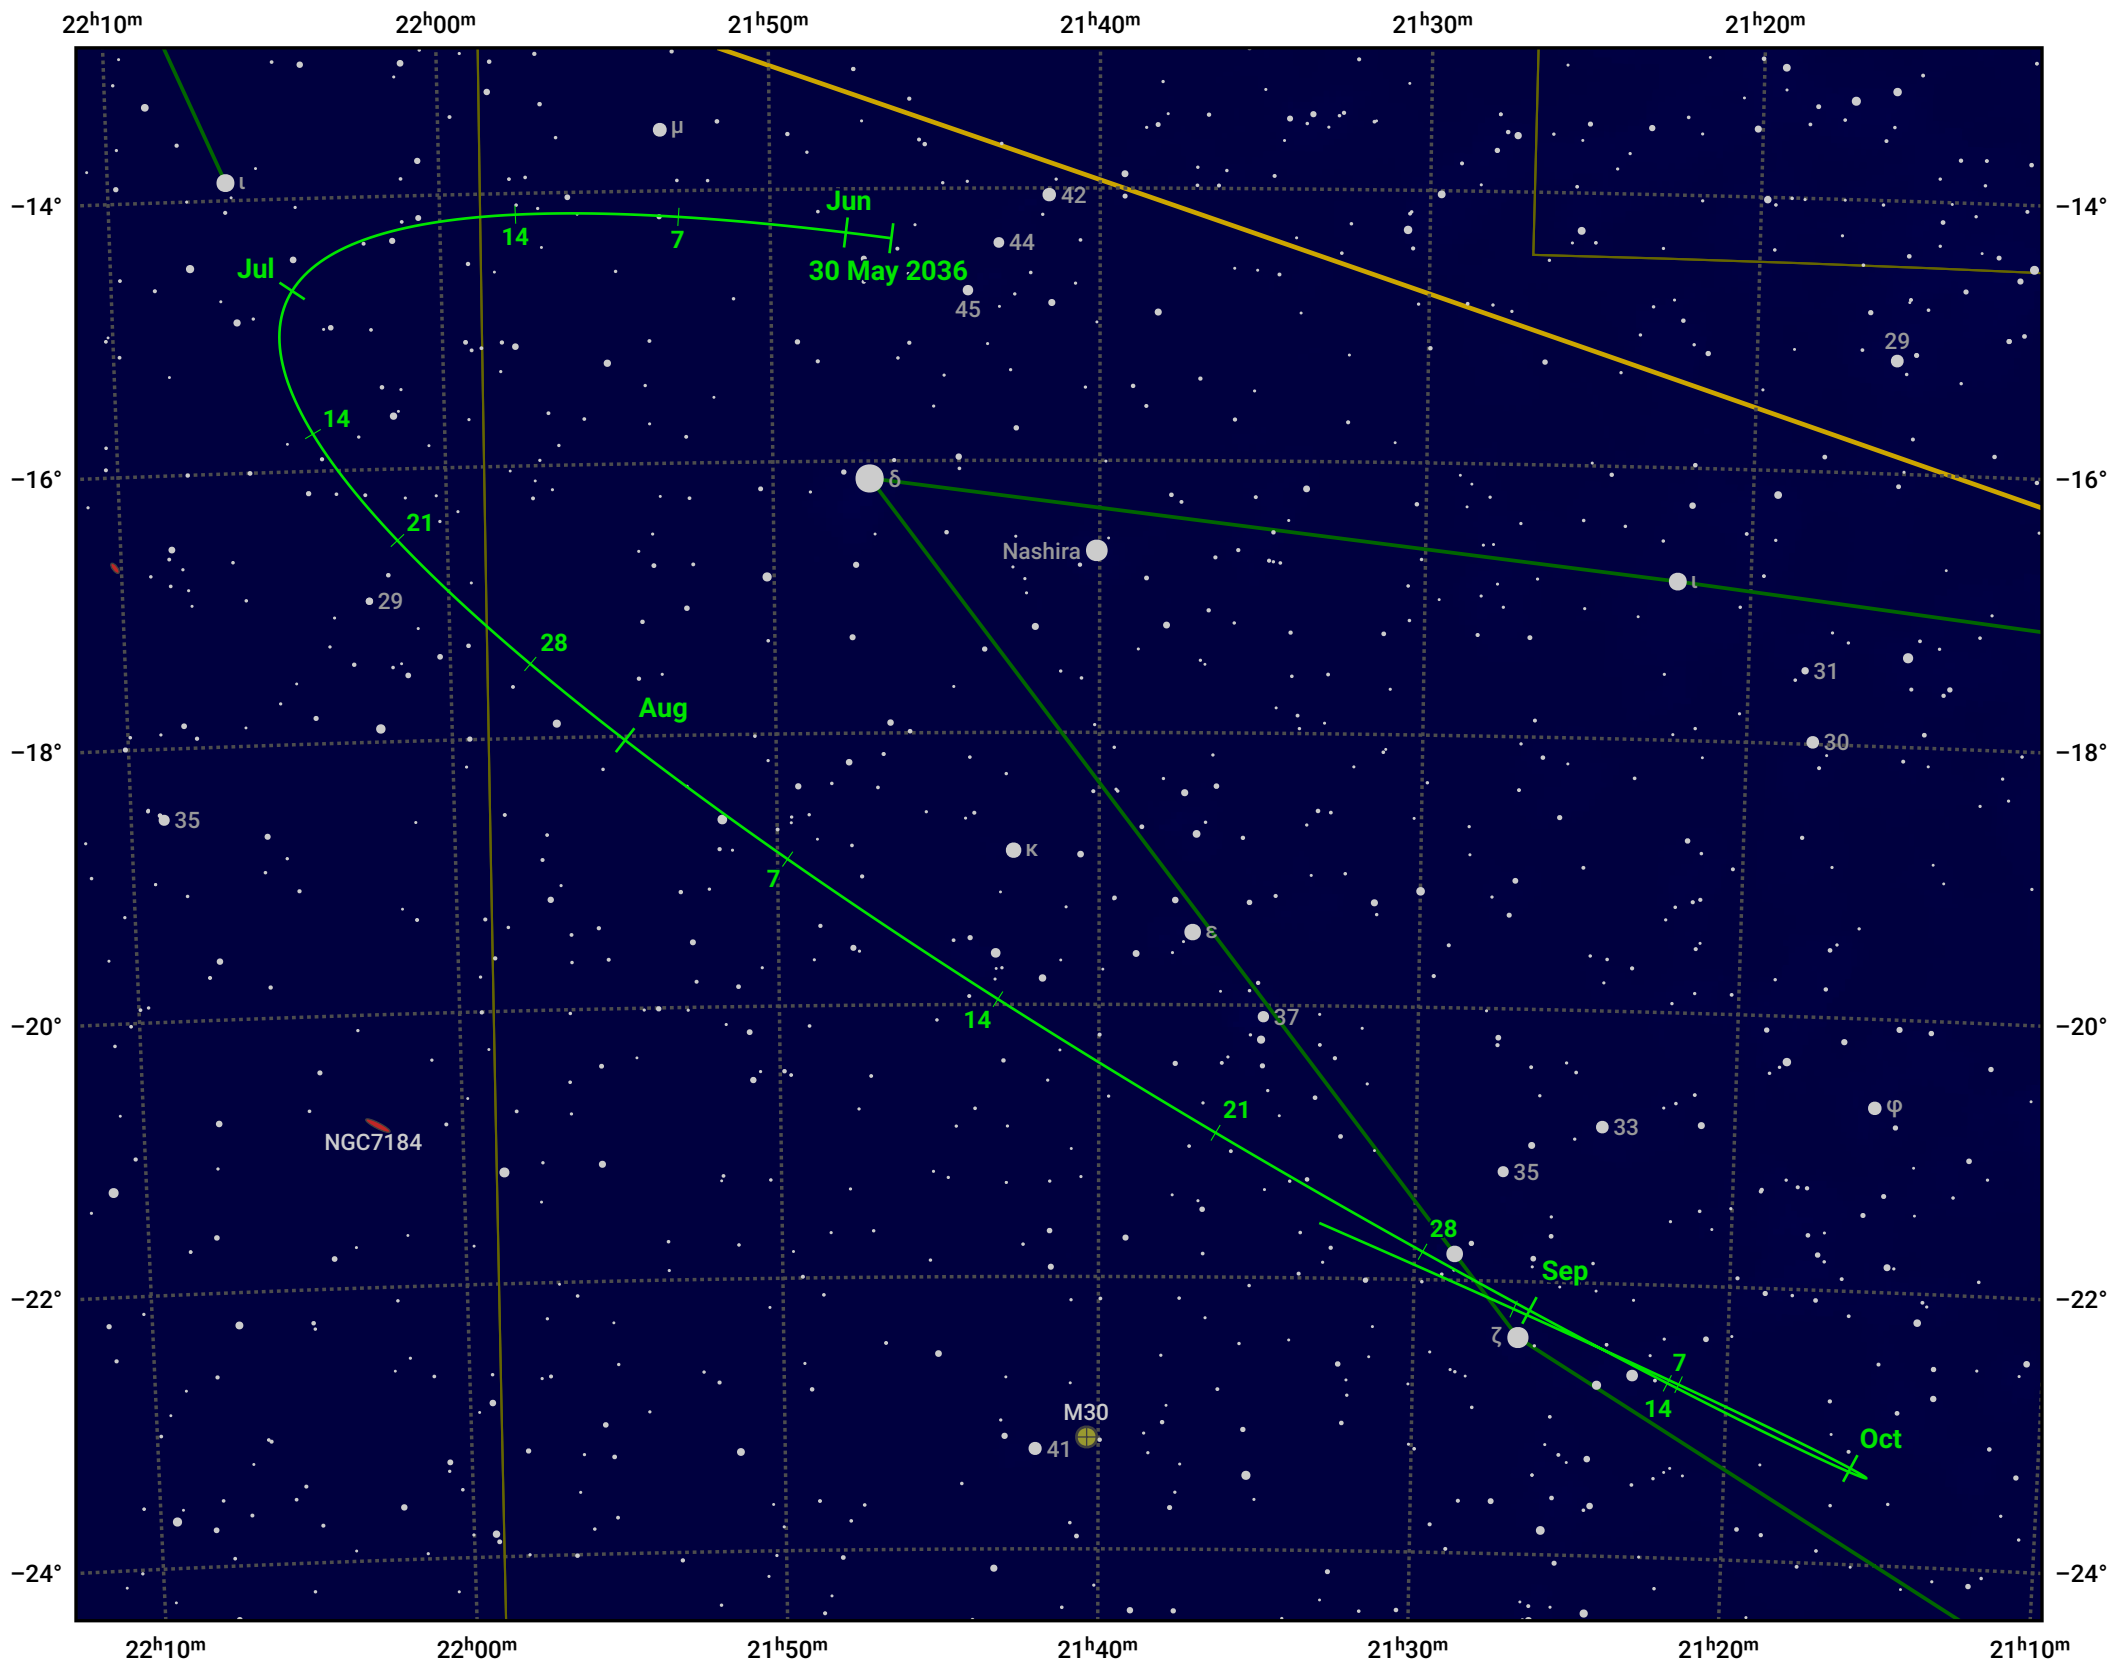

The path of Asteroid 8 Flora around opposition on 13 Aug 2036

© Dominic Ford 2011–2024. Date markers placed at midnight UTC. Downloaded from <https://in-the-sky.org>

Magnitude scale: 10.0 9.0 8.0 7.0 6.0 5.0 4.0 3.0 2.0

— Ecliptic Plane

Galaxy Bright nebula Open cluster Globular cluster

Date	Mag	Phase
2036 Jun 1	10.6	95%
2036 Jul 1	9.9	97%
2036 Jul 10	9.6	98%
2036 Aug 1	8.9	100%
2036 Aug 11	8.6	100%
2036 Sep 1	9.0	99%
2036 Sep 30	9.6	96%
2036 Oct 1	9.7	96%