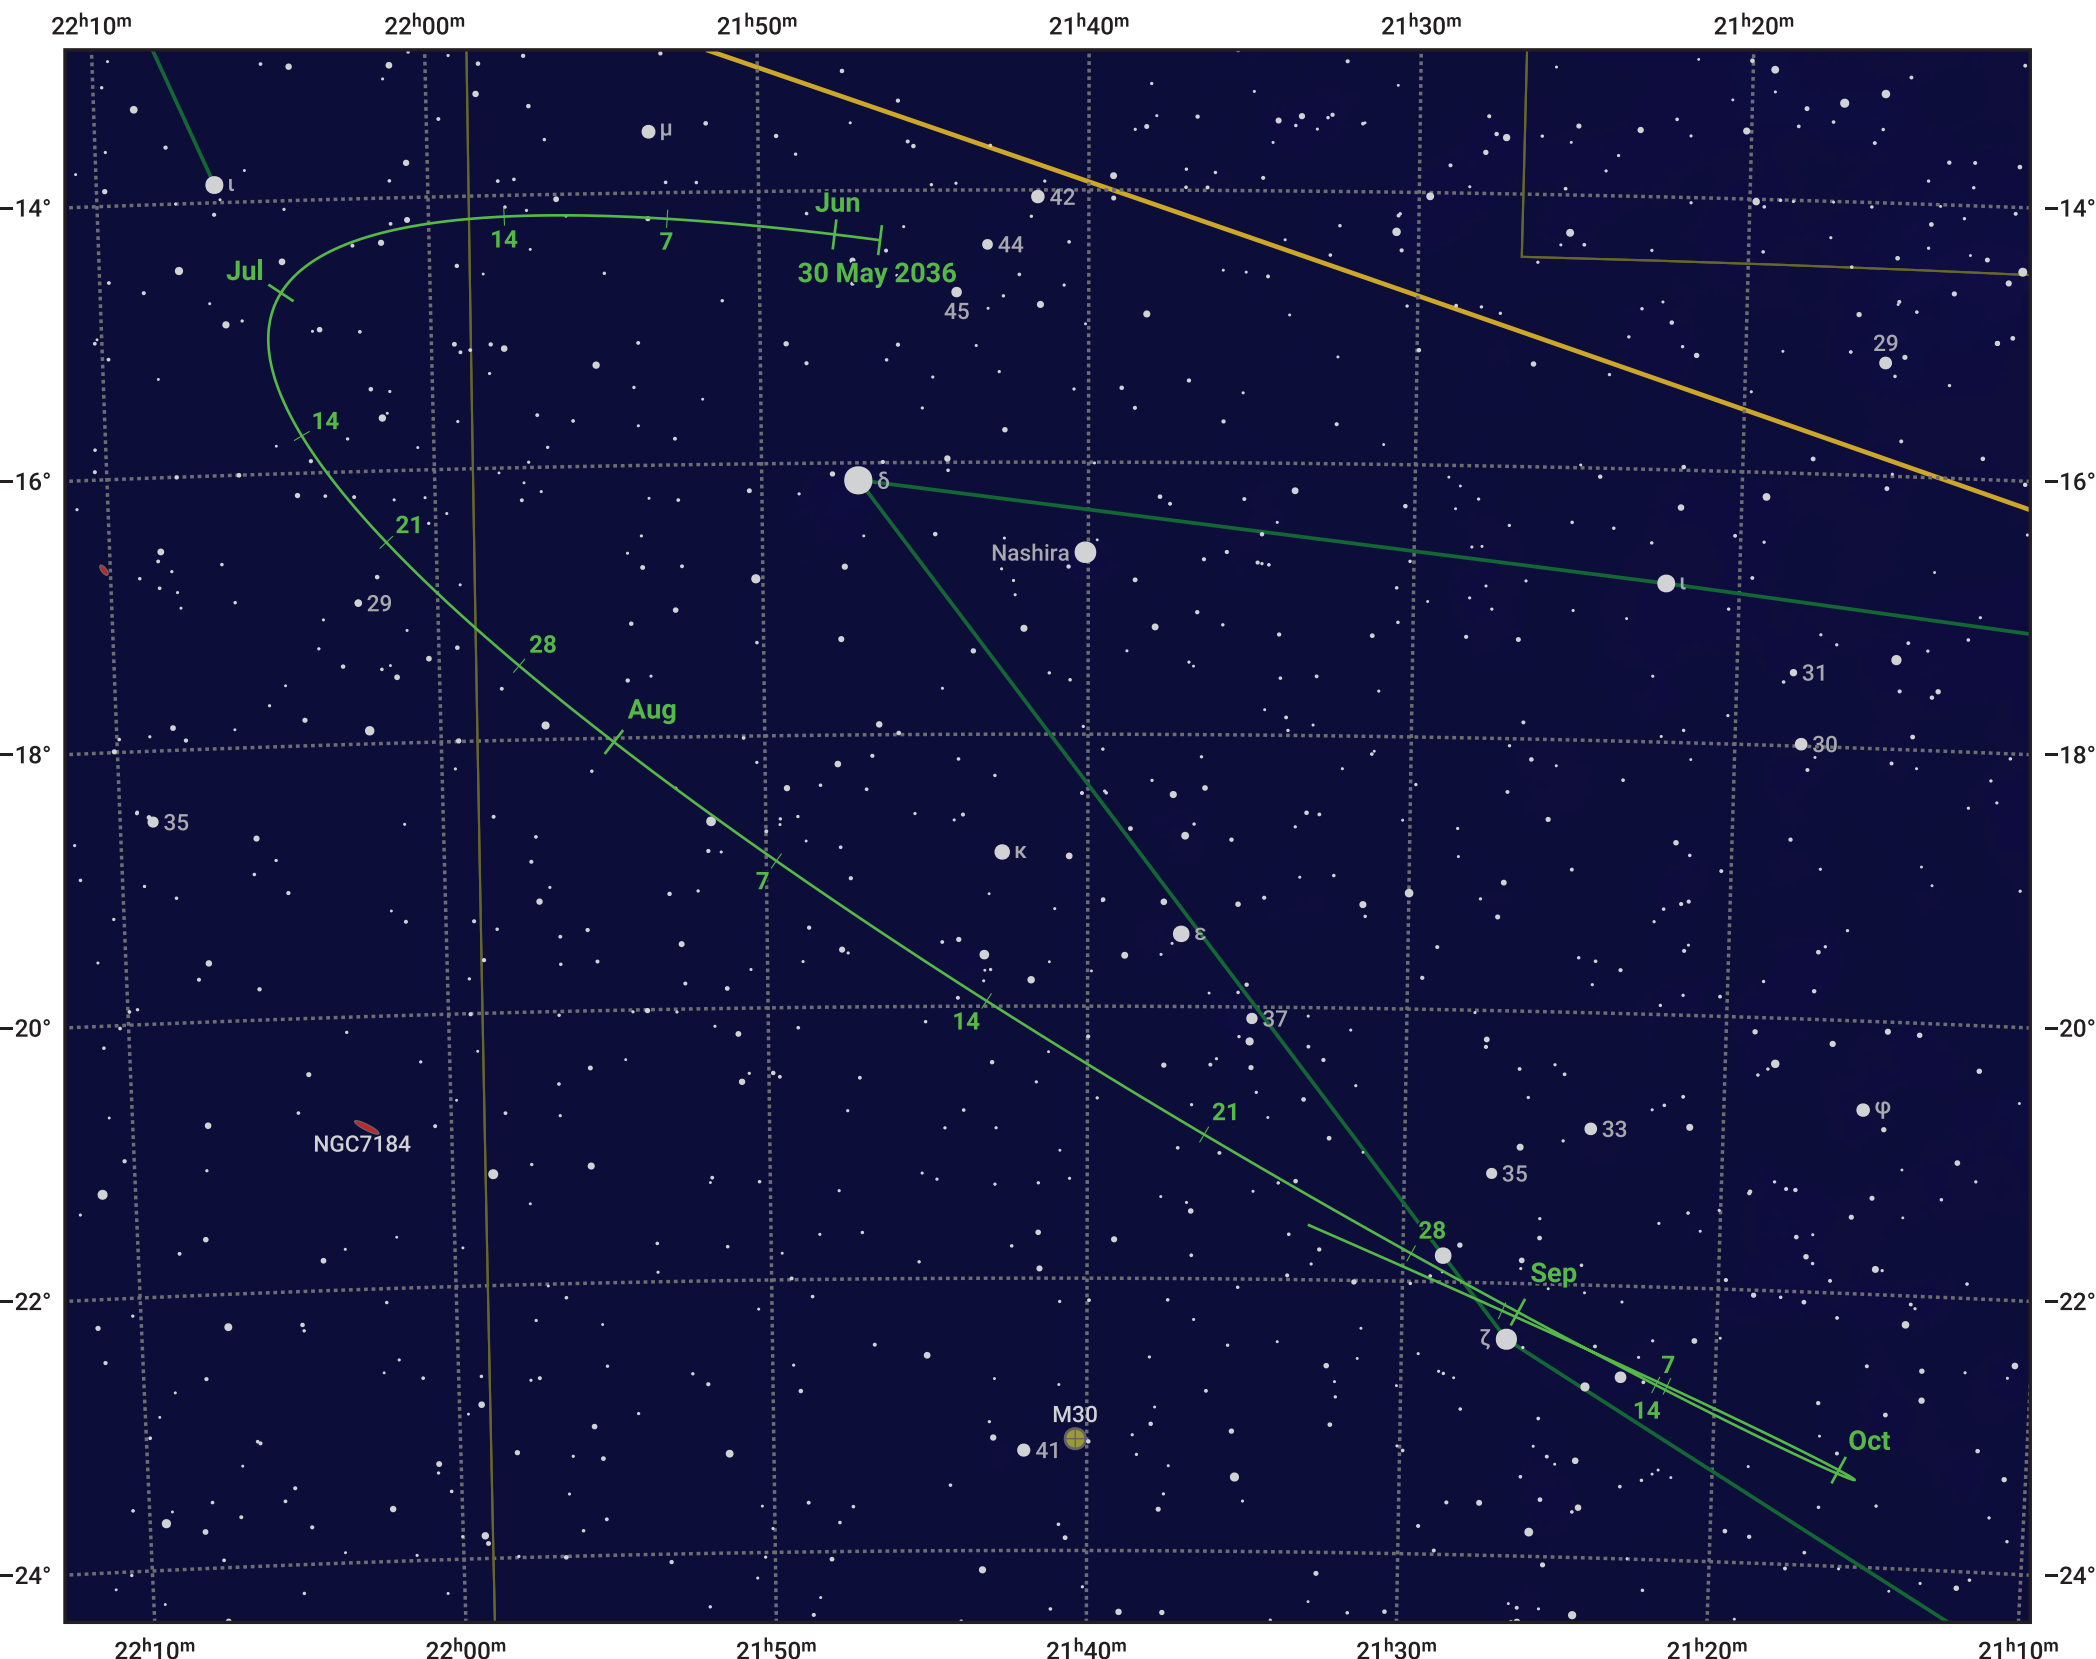

The path of Asteroid 8 Flora around opposition on 13 Aug 2036

© Dominic Ford 2011–2024. Date markers placed at midnight UTC. Downloaded from <https://in-the-sky.org>

Magnitude scale: 10.0 9.0 8.0 7.0 6.0 5.0 4.0 3.0 2.0

— Ecliptic Plane

- Galaxy
- Bright nebula
- Open cluster
- ⊕ Globular cluster

Date	Mag	Phase
2036 Jun 1	10.6	95%
2036 Jul 1	9.9	97%
2036 Jul 10	9.6	98%
2036 Aug 1	8.9	100%
2036 Aug 11	8.6	100%
2036 Sep 1	9.0	99%
2036 Sep 30	9.6	96%
2036 Oct 1	9.7	96%