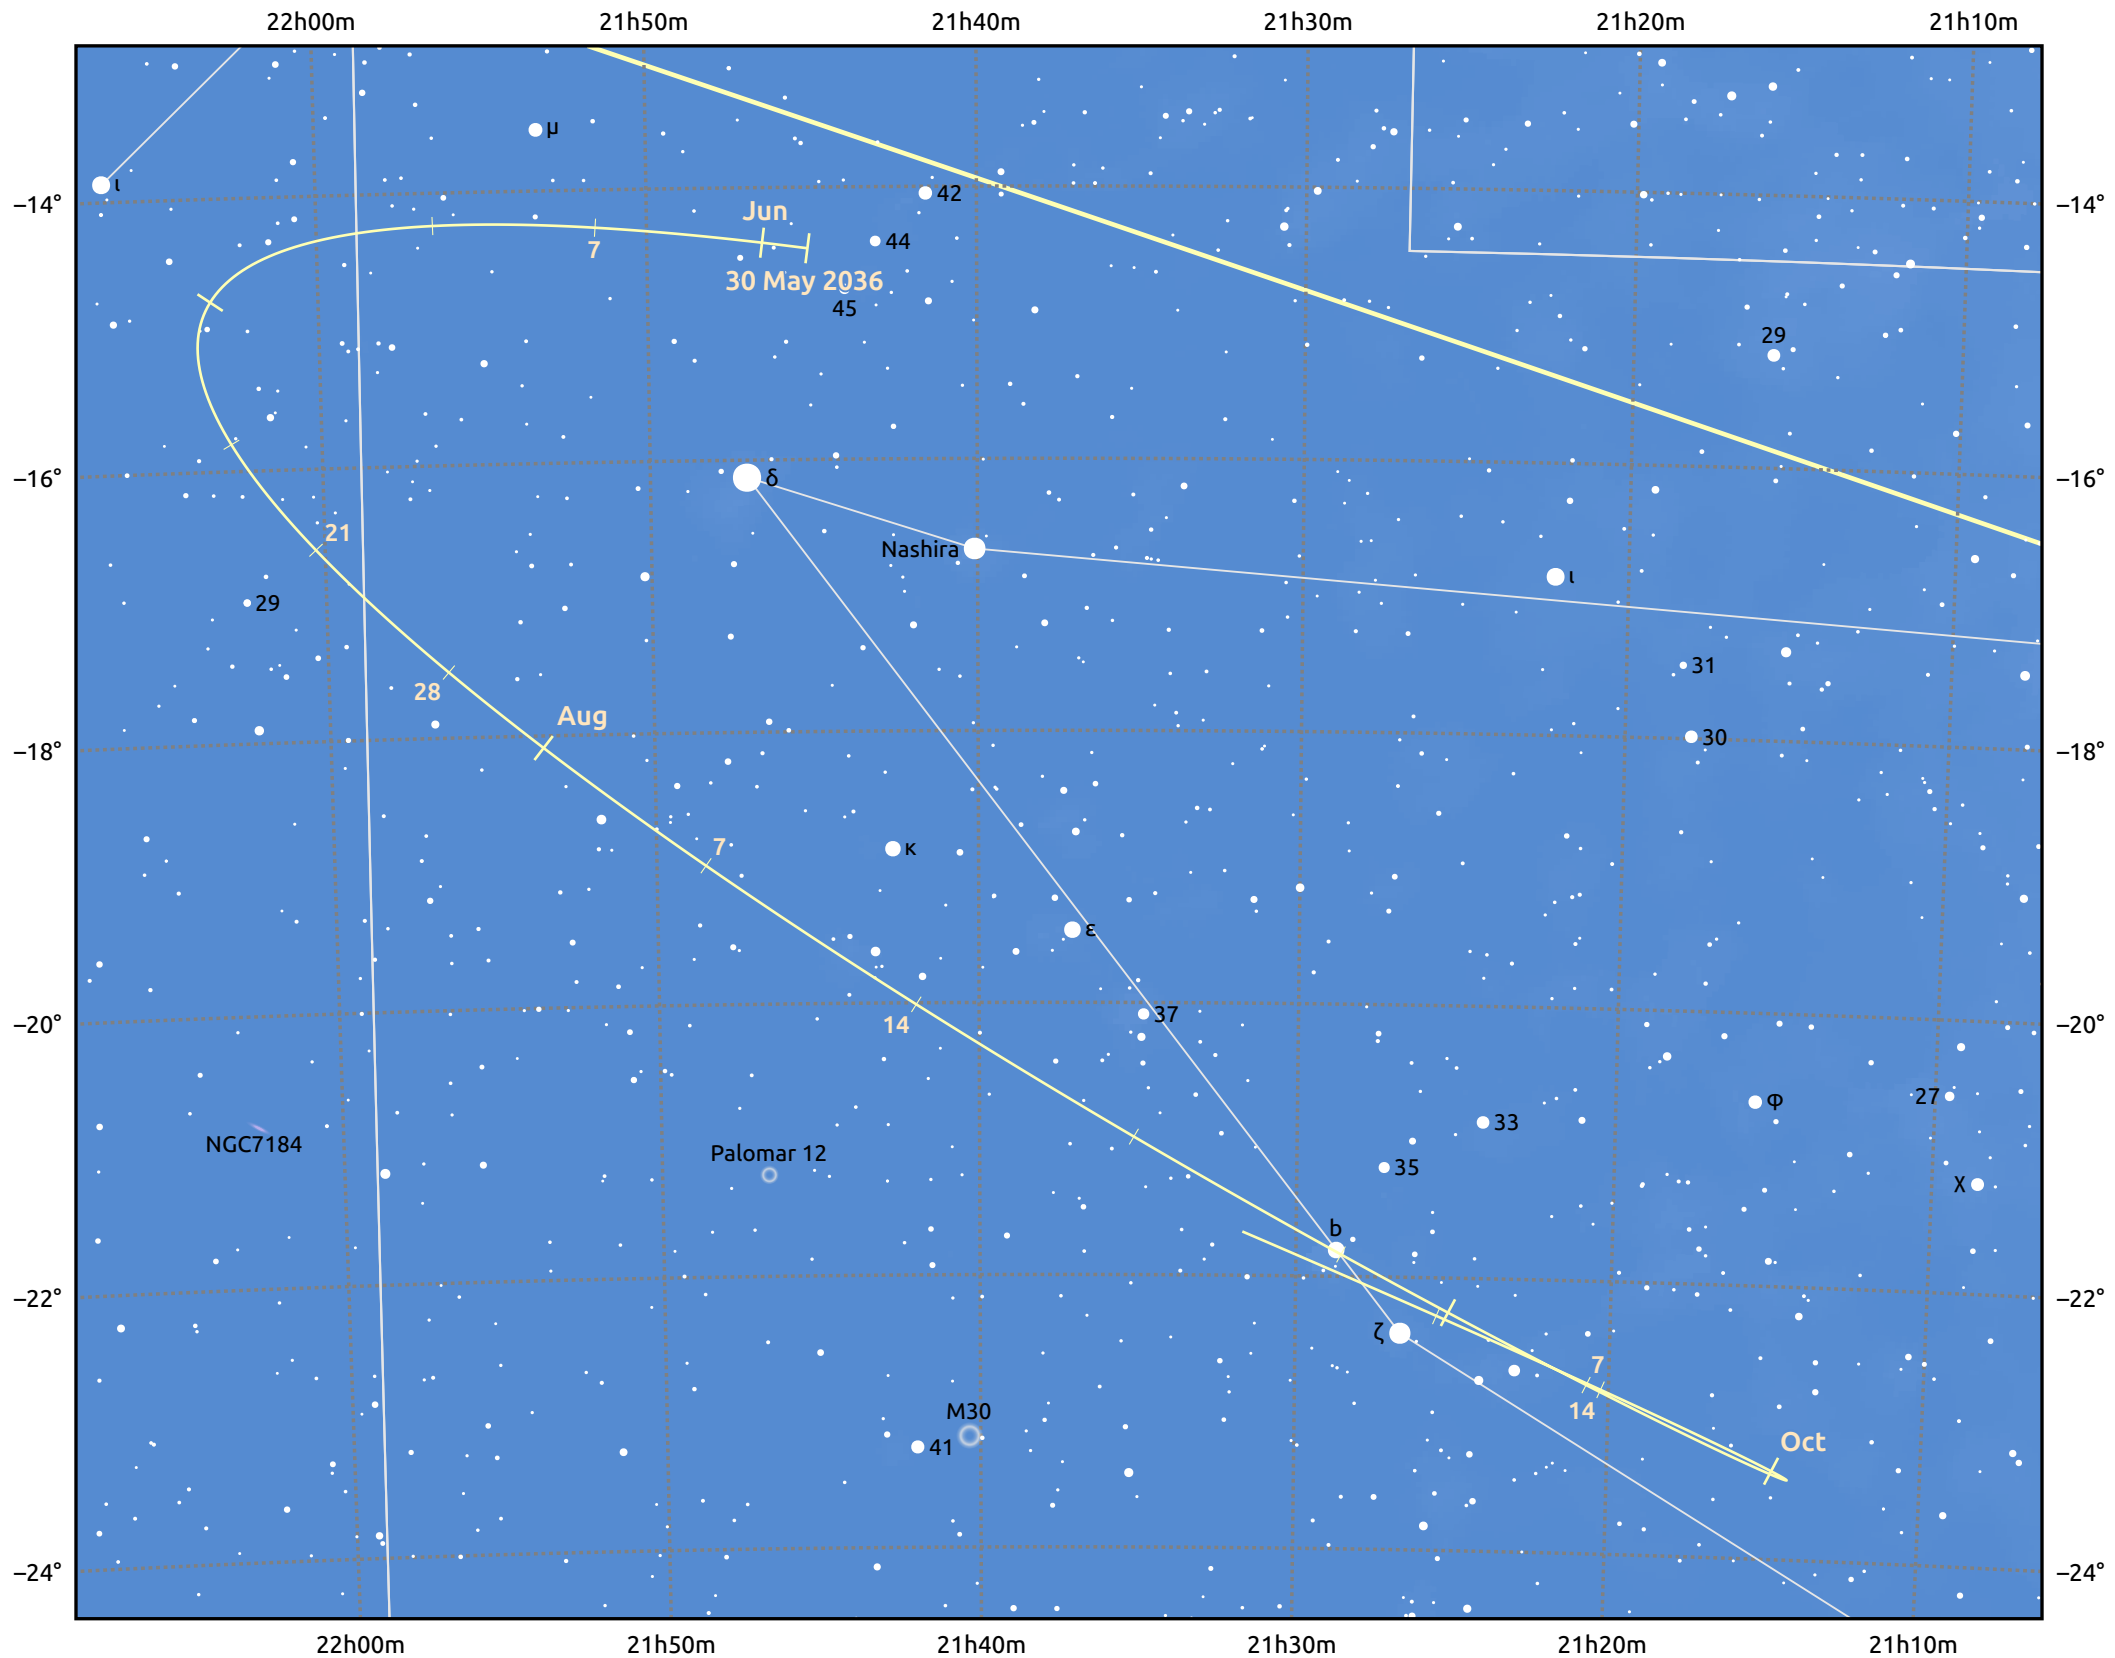

The path of Asteroid 8 Flora around opposition on 13 Aug 2036

© Dominic Ford 2011–2025. Date markers placed at midnight UTC. Downloaded from <https://in-the-sky.org>

Magnitude scale: 10.0 9.0 8.0 7.0 6.0 5.0 4.0 3.0 2.0

Ecliptic Plane

Galaxy Bright nebula Open cluster Globular cluster Planetary nebula

Date	Mag	Phase
2036 Jun 1	10.6	95%
2036 Jul 1	9.9	97%
2036 Jul 10	9.7	98%
2036 Aug 1	9.0	100%
2036 Aug 11	8.6	100%
2036 Sep 1	9.0	99%
2036 Sep 30	9.7	96%
2036 Oct 1	9.7	96%