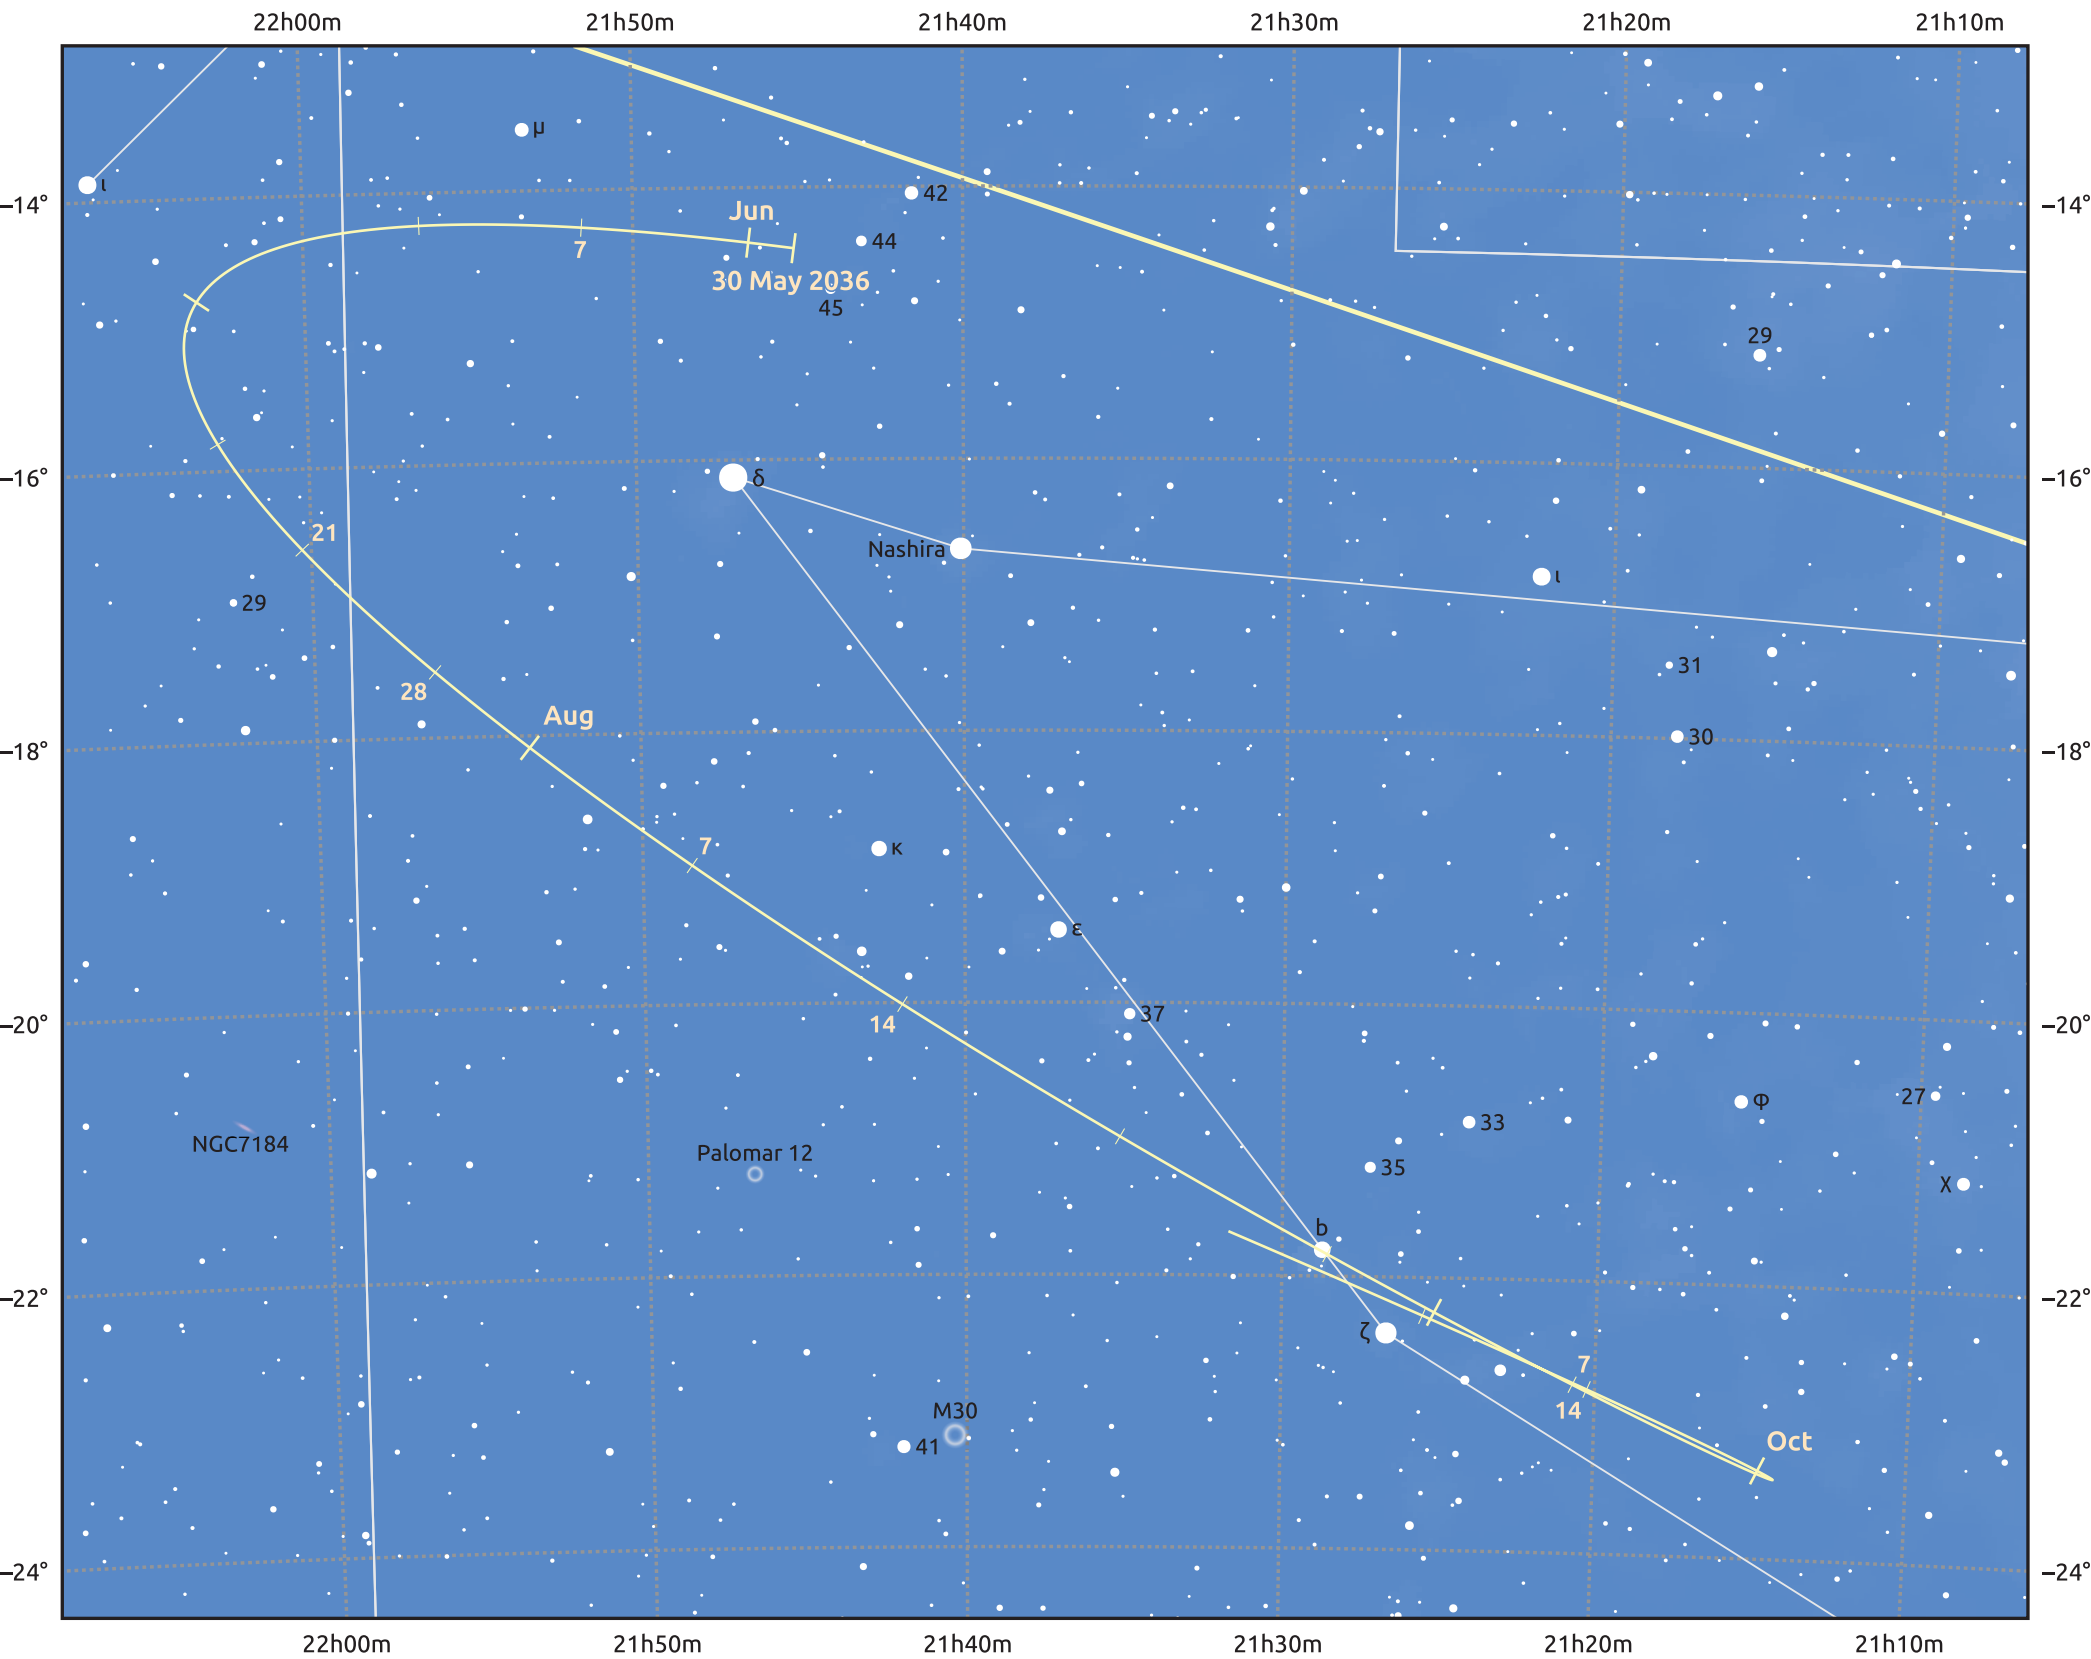

The path of Asteroid 8 Flora around opposition on 13 Aug 2036

© Dominic Ford 2011–2025. Date markers placed at midnight UTC. Downloaded from <https://in-the-sky.org>

Magnitude scale: 10.0 9.0 8.0 7.0 6.0 5.0 4.0 3.0 2.0

— Ecliptic Plane

Galaxy Bright nebula Open cluster Globular cluster Planetary nebula

Date	Mag	Phase
2036 Jun 1	10.6	95%
2036 Jul 1	9.9	97%
2036 Jul 10	9.7	98%
2036 Aug 1	9.0	100%
2036 Aug 11	8.6	100%
2036 Sep 1	9.0	99%
2036 Sep 30	9.7	96%
2036 Oct 1	9.7	96%