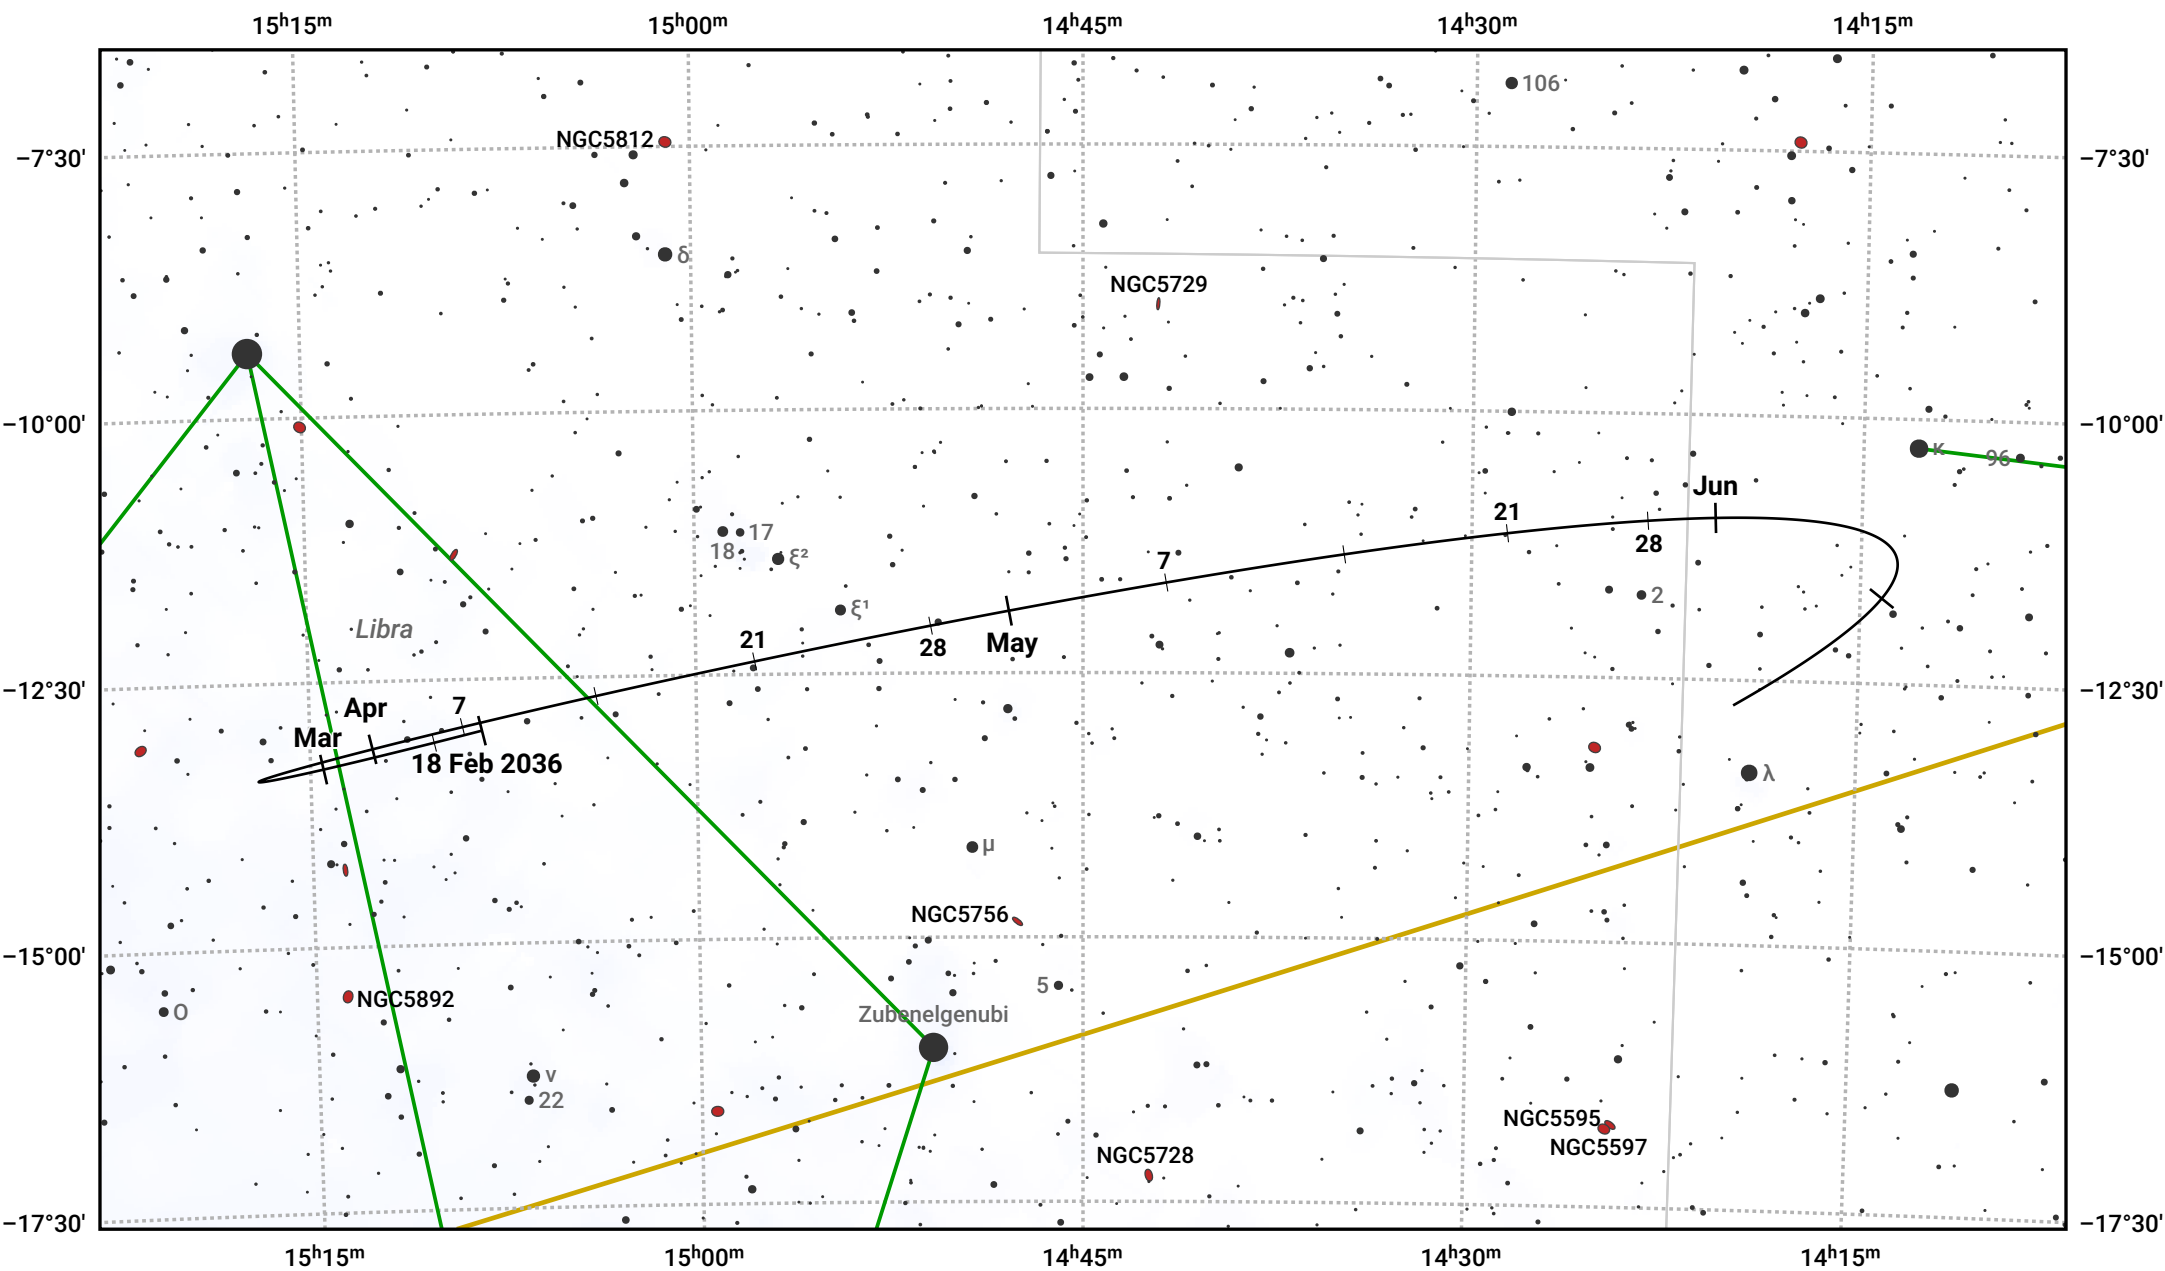

# The path of Asteroid 9 Metis around opposition on 3 May 2036

© Dominic Ford 2011–2024. Date markers placed at midnight UTC. Downloaded from <https://in-the-sky.org>

Magnitude scale: 10.0 9.0 8.0 7.0 6.0 5.0 4.0 3.0 2.0

- Galaxy
- Bright nebula
- Open cluster
- ⊕ Globular cluster

Date	Mag
2036 Mar 1	11.0
2036 Apr 1	10.4
2036 Apr 13	10.1
2036 May 1	9.7
2036 Jun 1	10.4
2036 Jul 1	11.0
2036 Jul 8	11.1