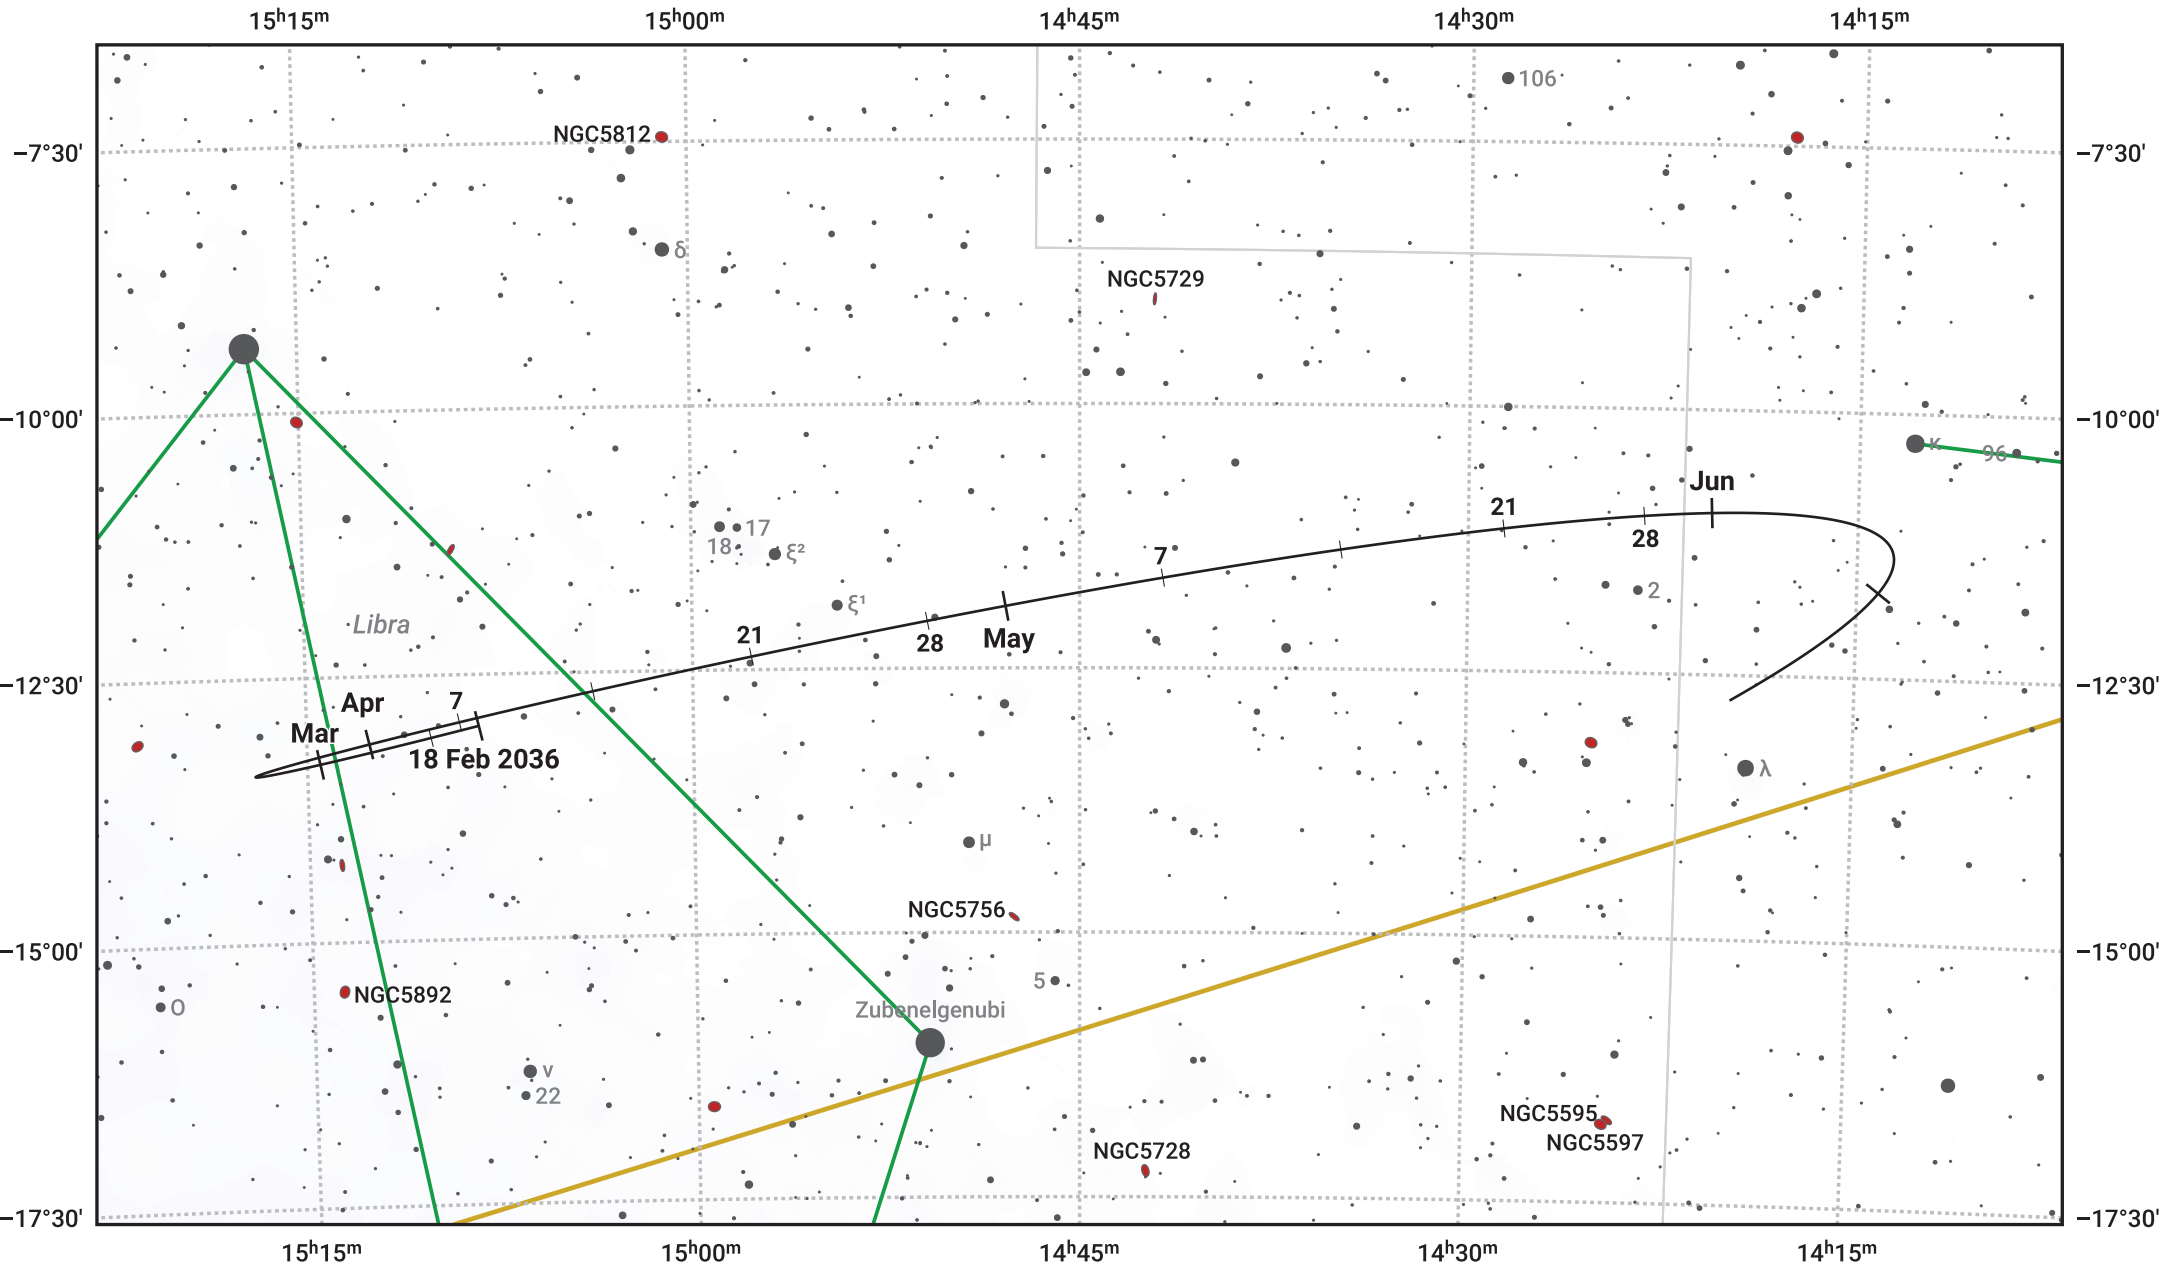

The path of Asteroid 9 Metis around opposition on 3 May 2036

© Dominic Ford 2011–2024. Date markers placed at midnight UTC. Downloaded from <https://in-the-sky.org>

Magnitude scale: 10.0 9.0 8.0 7.0 6.0 5.0 4.0 3.0 2.0

- Galaxy
- Bright nebula
- Open cluster
- ⊕ Globular cluster

Date	Mag
2036 Mar 1	11.0
2036 Apr 1	10.4
2036 Apr 13	10.1
2036 May 1	9.7
2036 Jun 1	10.4
2036 Jul 1	11.0
2036 Jul 8	11.1