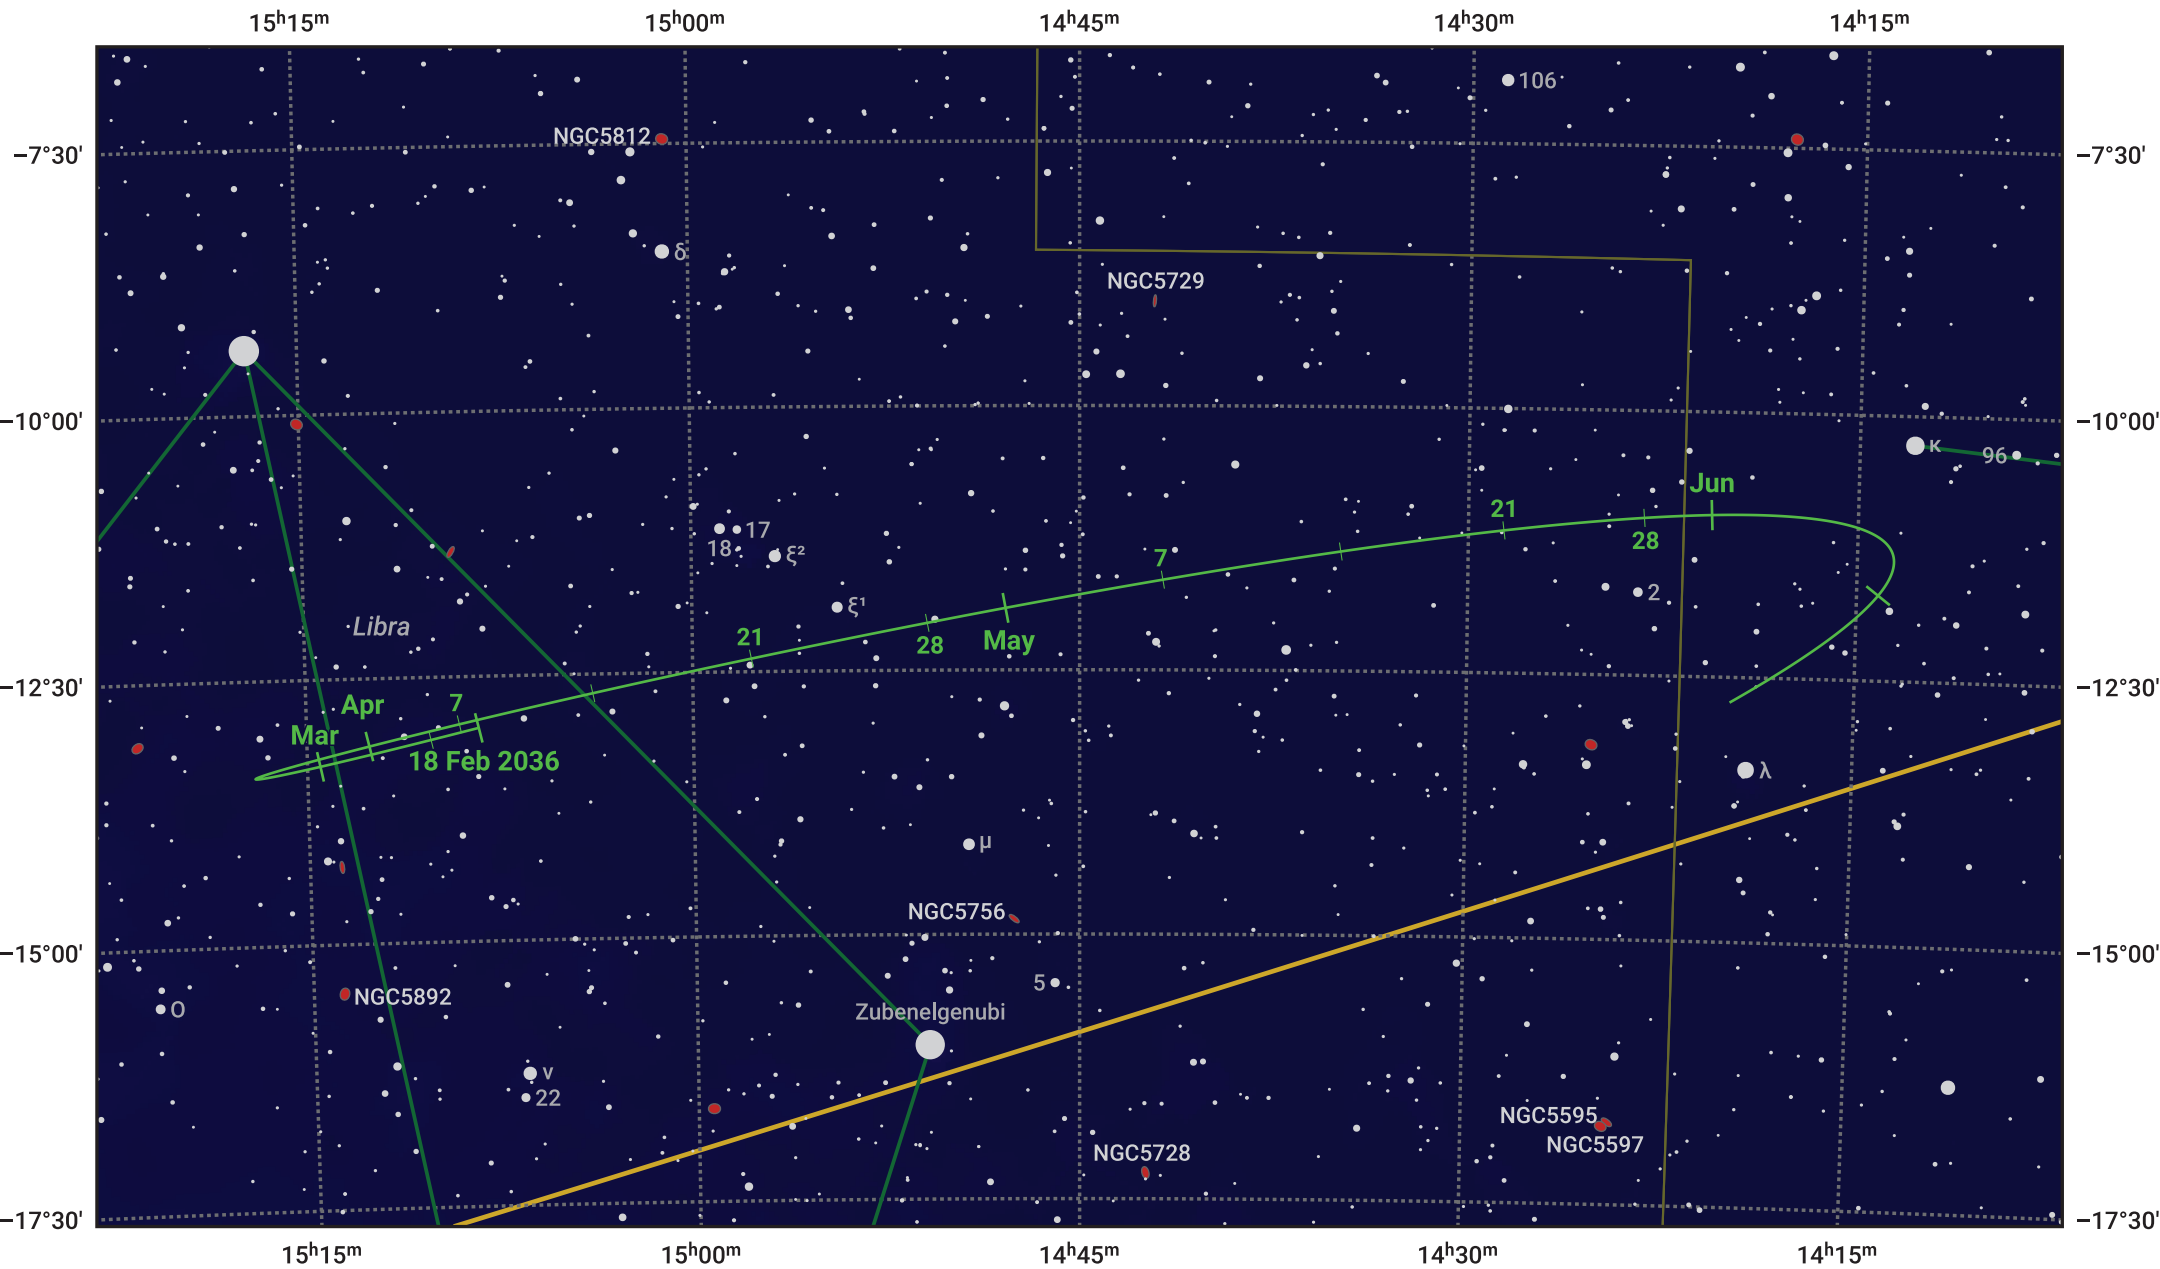

The path of Asteroid 9 Metis around opposition on 3 May 2036

© Dominic Ford 2011–2024. Date markers placed at midnight UTC. Downloaded from <https://in-the-sky.org>

Magnitude scale: ● 10.0 ● 9.0 ● 8.0 ● 7.0 ● 6.0 ● 5.0 ● 4.0 ● 3.0 ● 2.0

- Galaxy
- Bright nebula
- Open cluster
- ⊕ Globular cluster

Date	Mag
2036 Mar 1	11.0
2036 Apr 1	10.4
2036 Apr 13	10.1
2036 May 1	9.7
2036 Jun 1	10.4
2036 Jul 1	11.0
2036 Jul 8	11.1