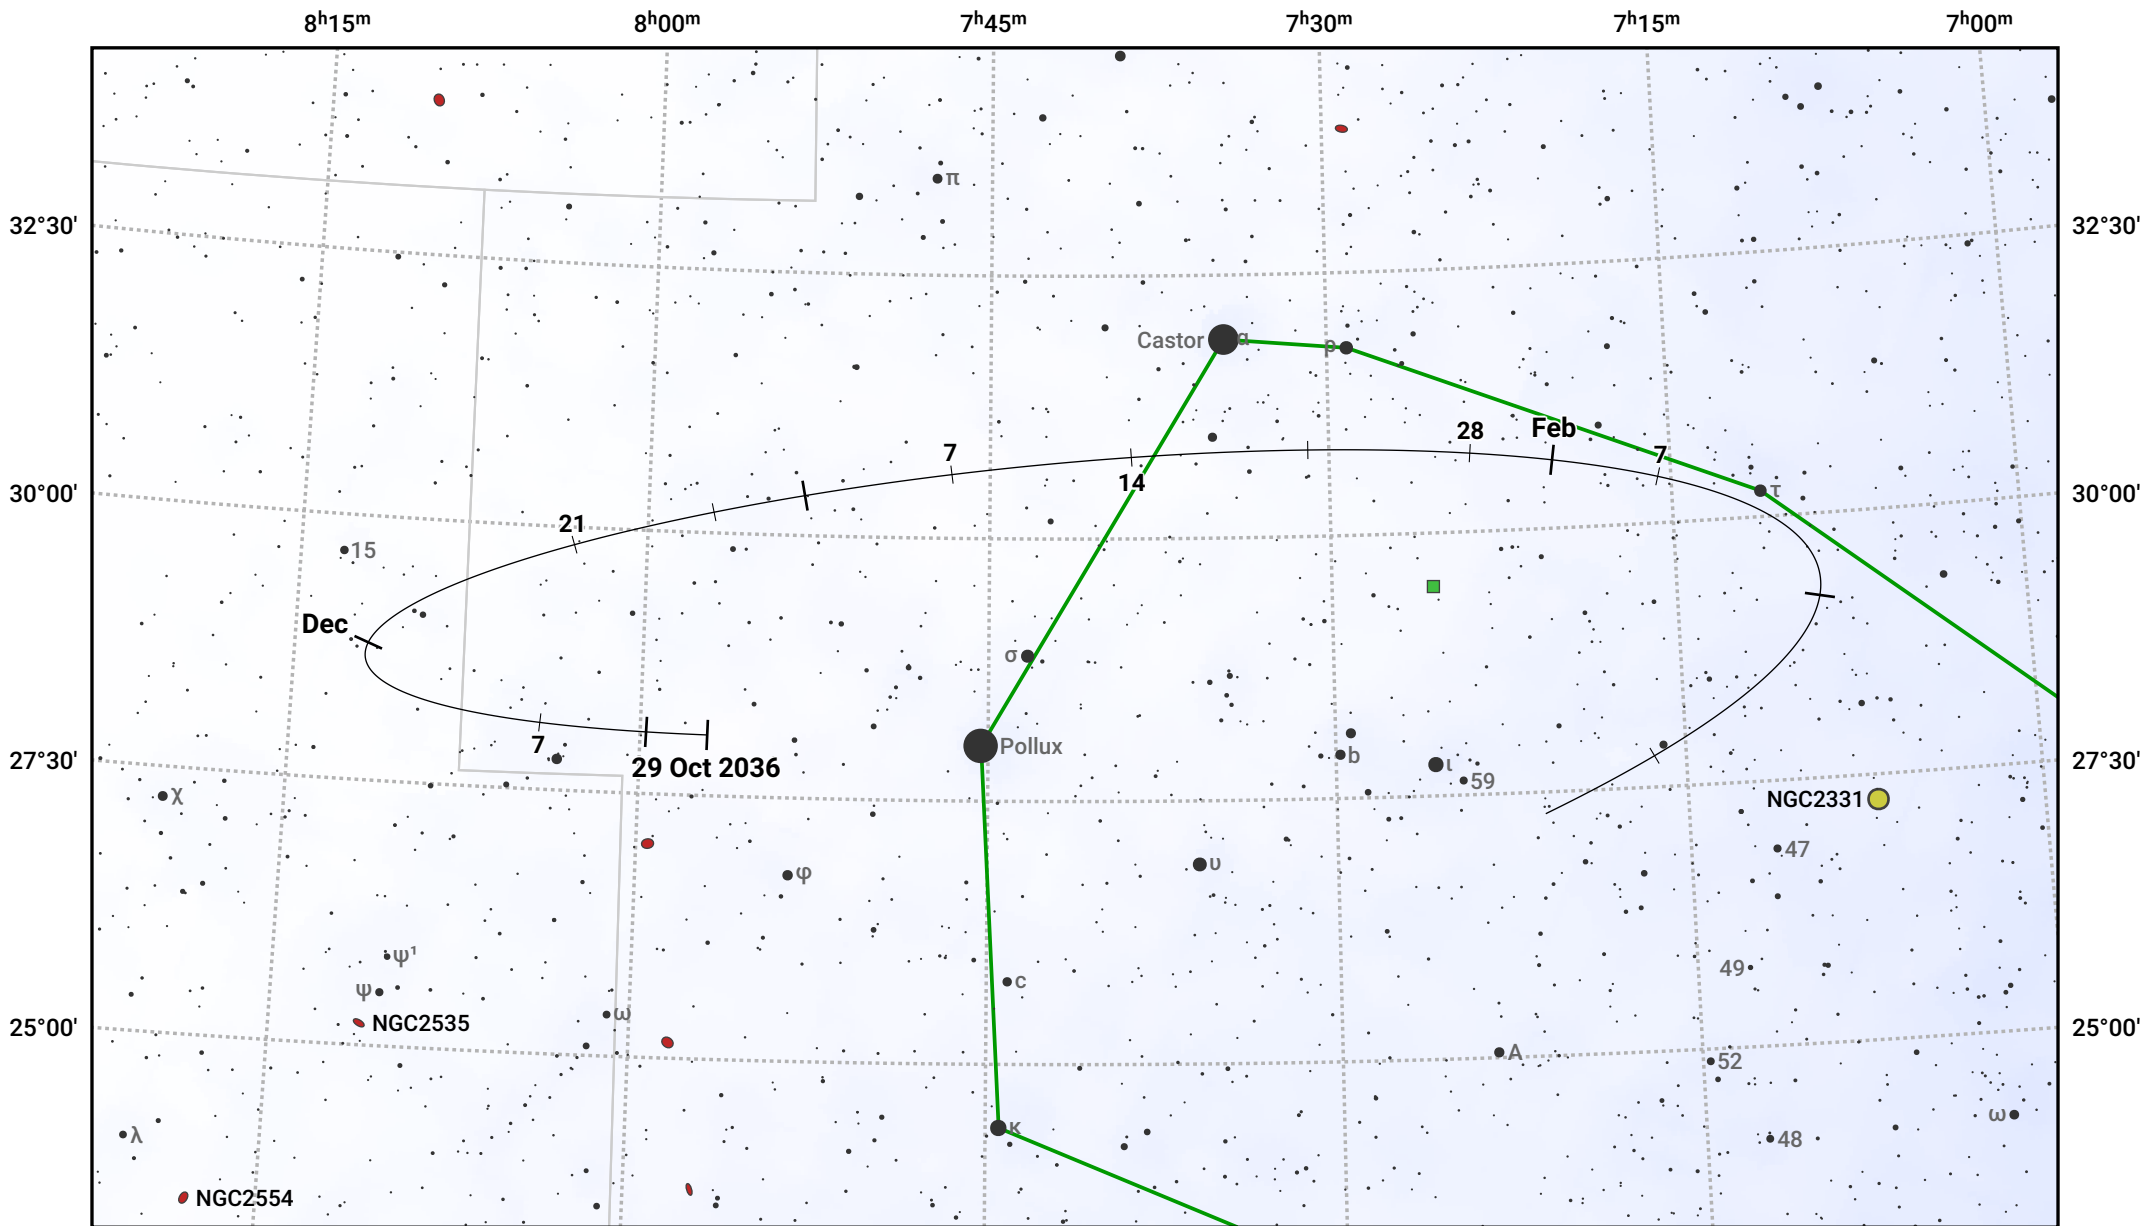

# The path of Asteroid 29 Amphitrite around opposition on 12 Jan 2037

© Dominic Ford 2011–2024. Date markers placed at midnight UTC. Downloaded from <https://in-the-sky.org>

Magnitude scale: 10.0 9.0 8.0 7.0 6.0 5.0 4.0 3.0 2.0 1.0

— Ecliptic Plane

Galaxy    Bright nebula    Open cluster    Globular cluster

Date	Mag	Phase
2036 Nov 1	10.5	96%
2036 Dec 1	9.9	97%
2036 Dec 20	9.5	99%
2037 Jan 1	9.2	100%
2037 Feb 1	9.5	99%
2037 Mar 1	10.2	97%
2037 Mar 19	10.5	96%