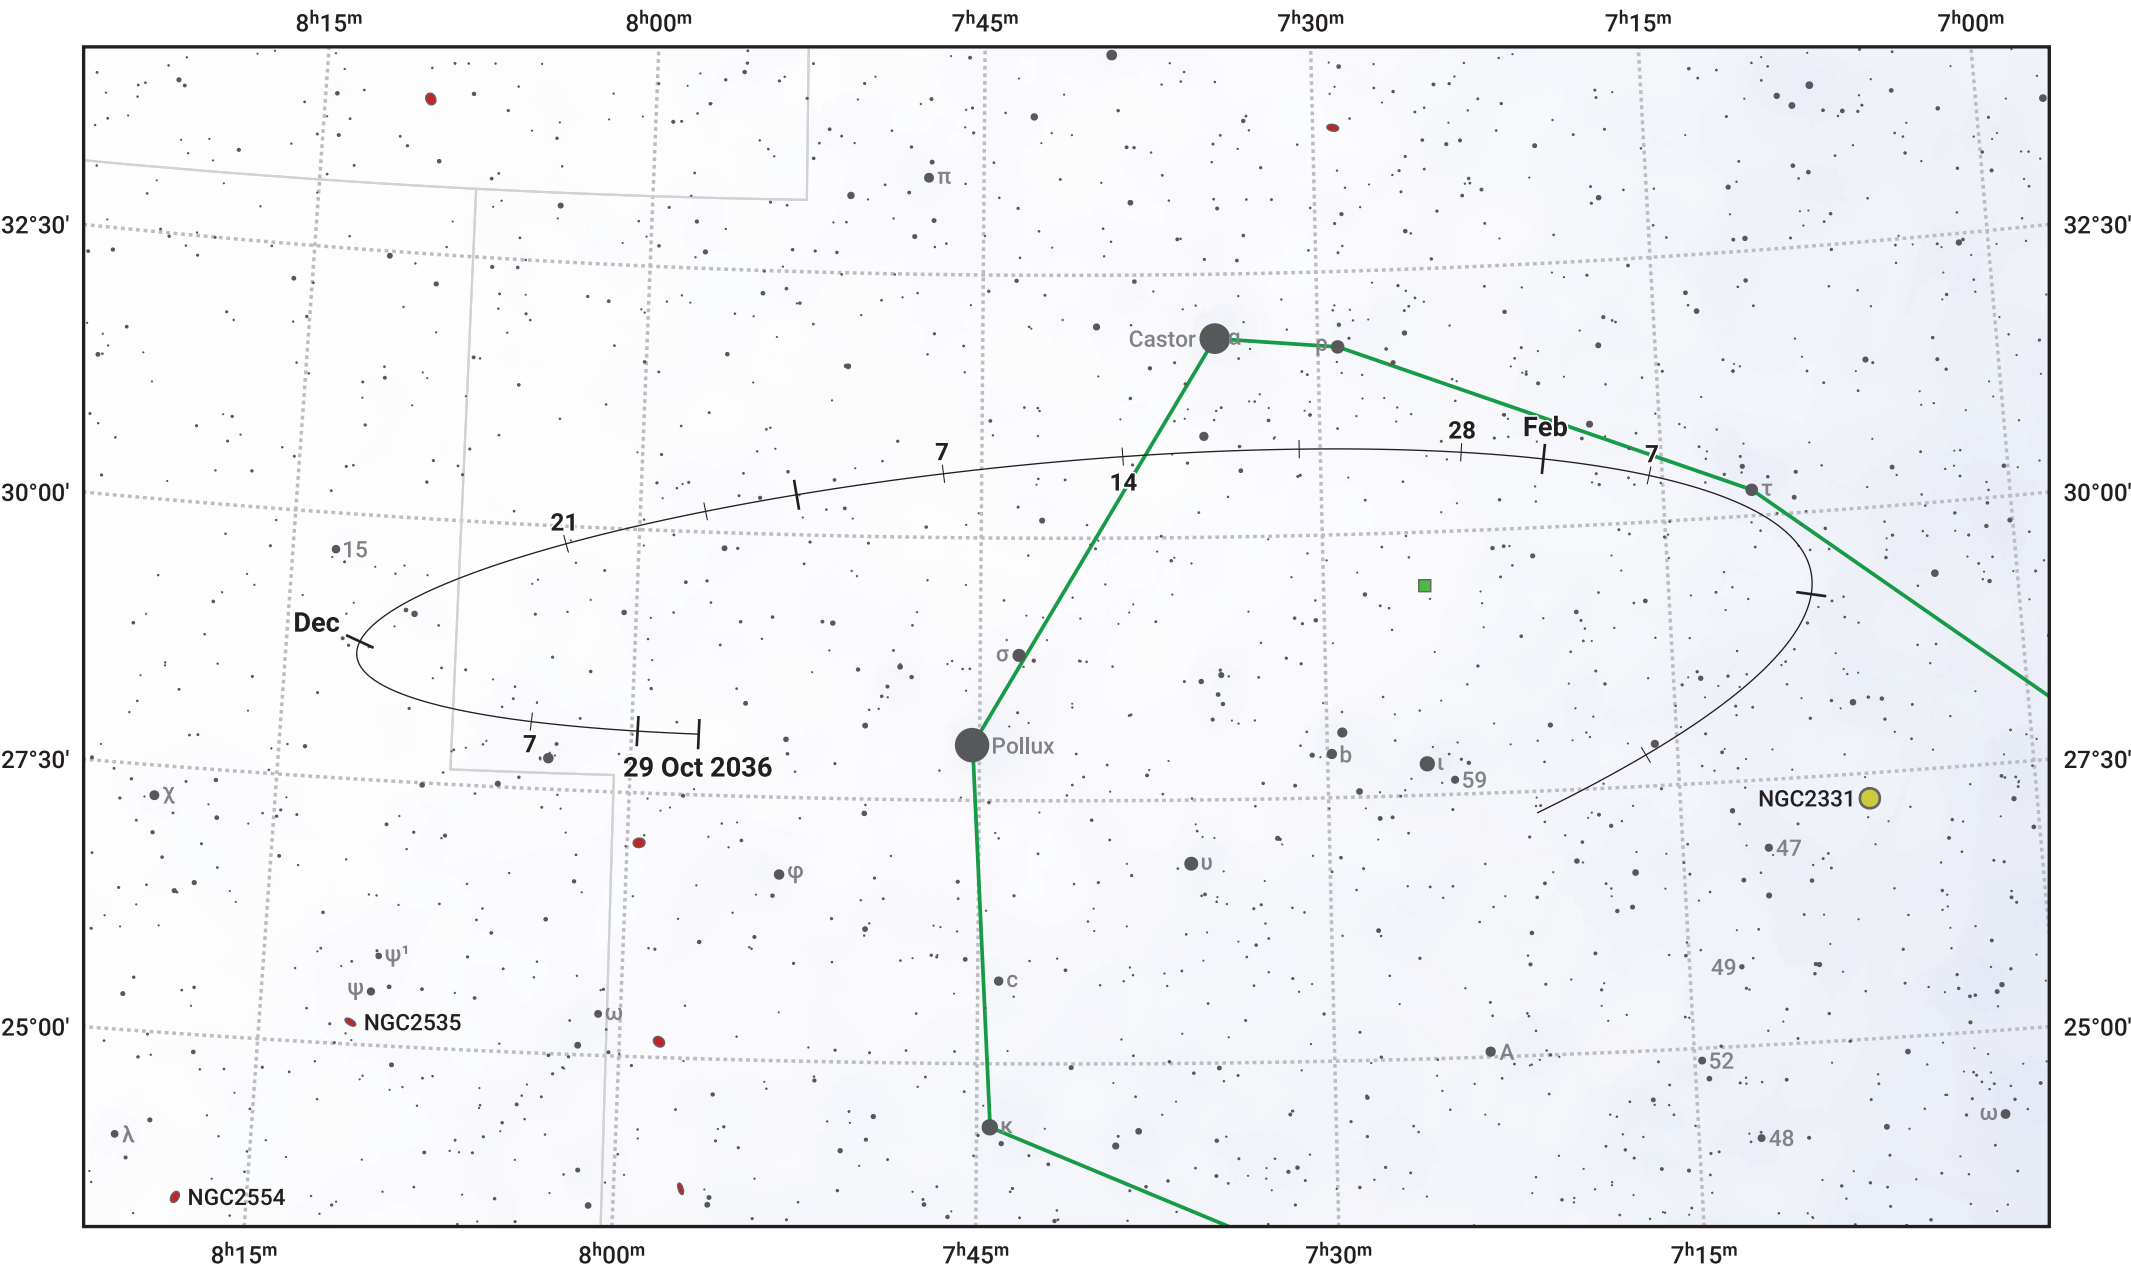

The path of Asteroid 29 Amphitrite around opposition on 12 Jan 2037

© Dominic Ford 2011–2024. Date markers placed at midnight UTC. Downloaded from <https://in-the-sky.org>

Magnitude scale: 10.0 9.0 8.0 7.0 6.0 5.0 4.0 3.0 2.0 1.0

— Ecliptic Plane

- Galaxy
- Bright nebula
- Open cluster
- ⊕ Globular cluster

Date	Mag	Phase
2036 Nov 1	10.5	96%
2036 Dec 1	9.9	97%
2036 Dec 20	9.5	99%
2037 Jan 1	9.2	100%
2037 Feb 1	9.5	99%
2037 Mar 1	10.2	97%
2037 Mar 19	10.5	96%