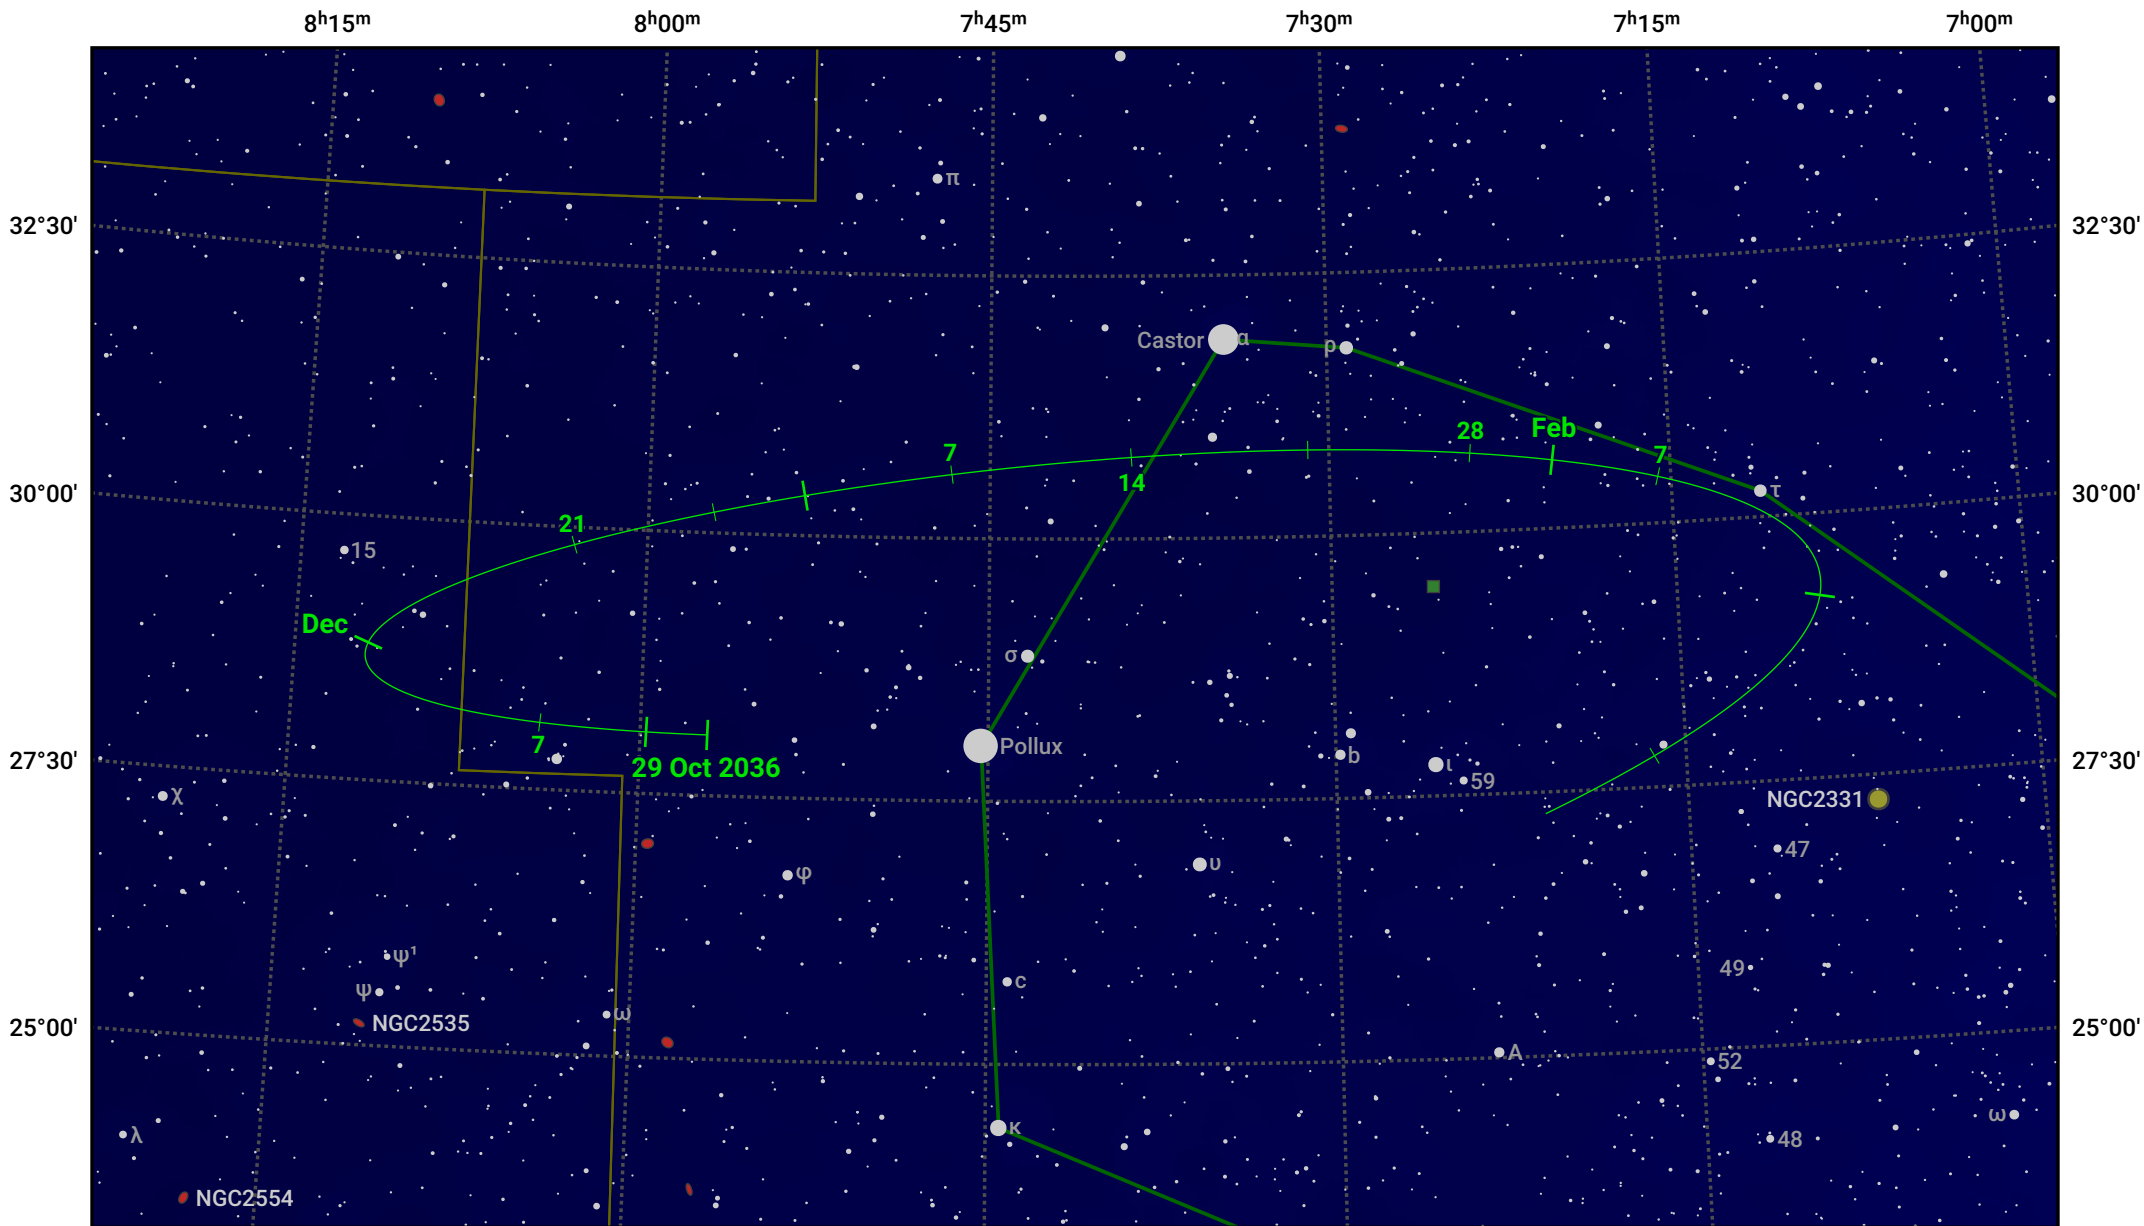

The path of Asteroid 29 Amphitrite around opposition on 12 Jan 2037

© Dominic Ford 2011–2024. Date markers placed at midnight UTC. Downloaded from <https://in-the-sky.org>

Magnitude scale: 10.0 9.0 8.0 7.0 6.0 5.0 4.0 3.0 2.0 1.0

— Ecliptic Plane

Galaxy Bright nebula Open cluster Globular cluster

Date	Mag	Phase
2036 Nov 1	10.5	96%
2036 Dec 1	9.9	97%
2036 Dec 20	9.5	99%
2037 Jan 1	9.2	100%
2037 Feb 1	9.5	99%
2037 Mar 1	10.2	97%
2037 Mar 19	10.5	96%