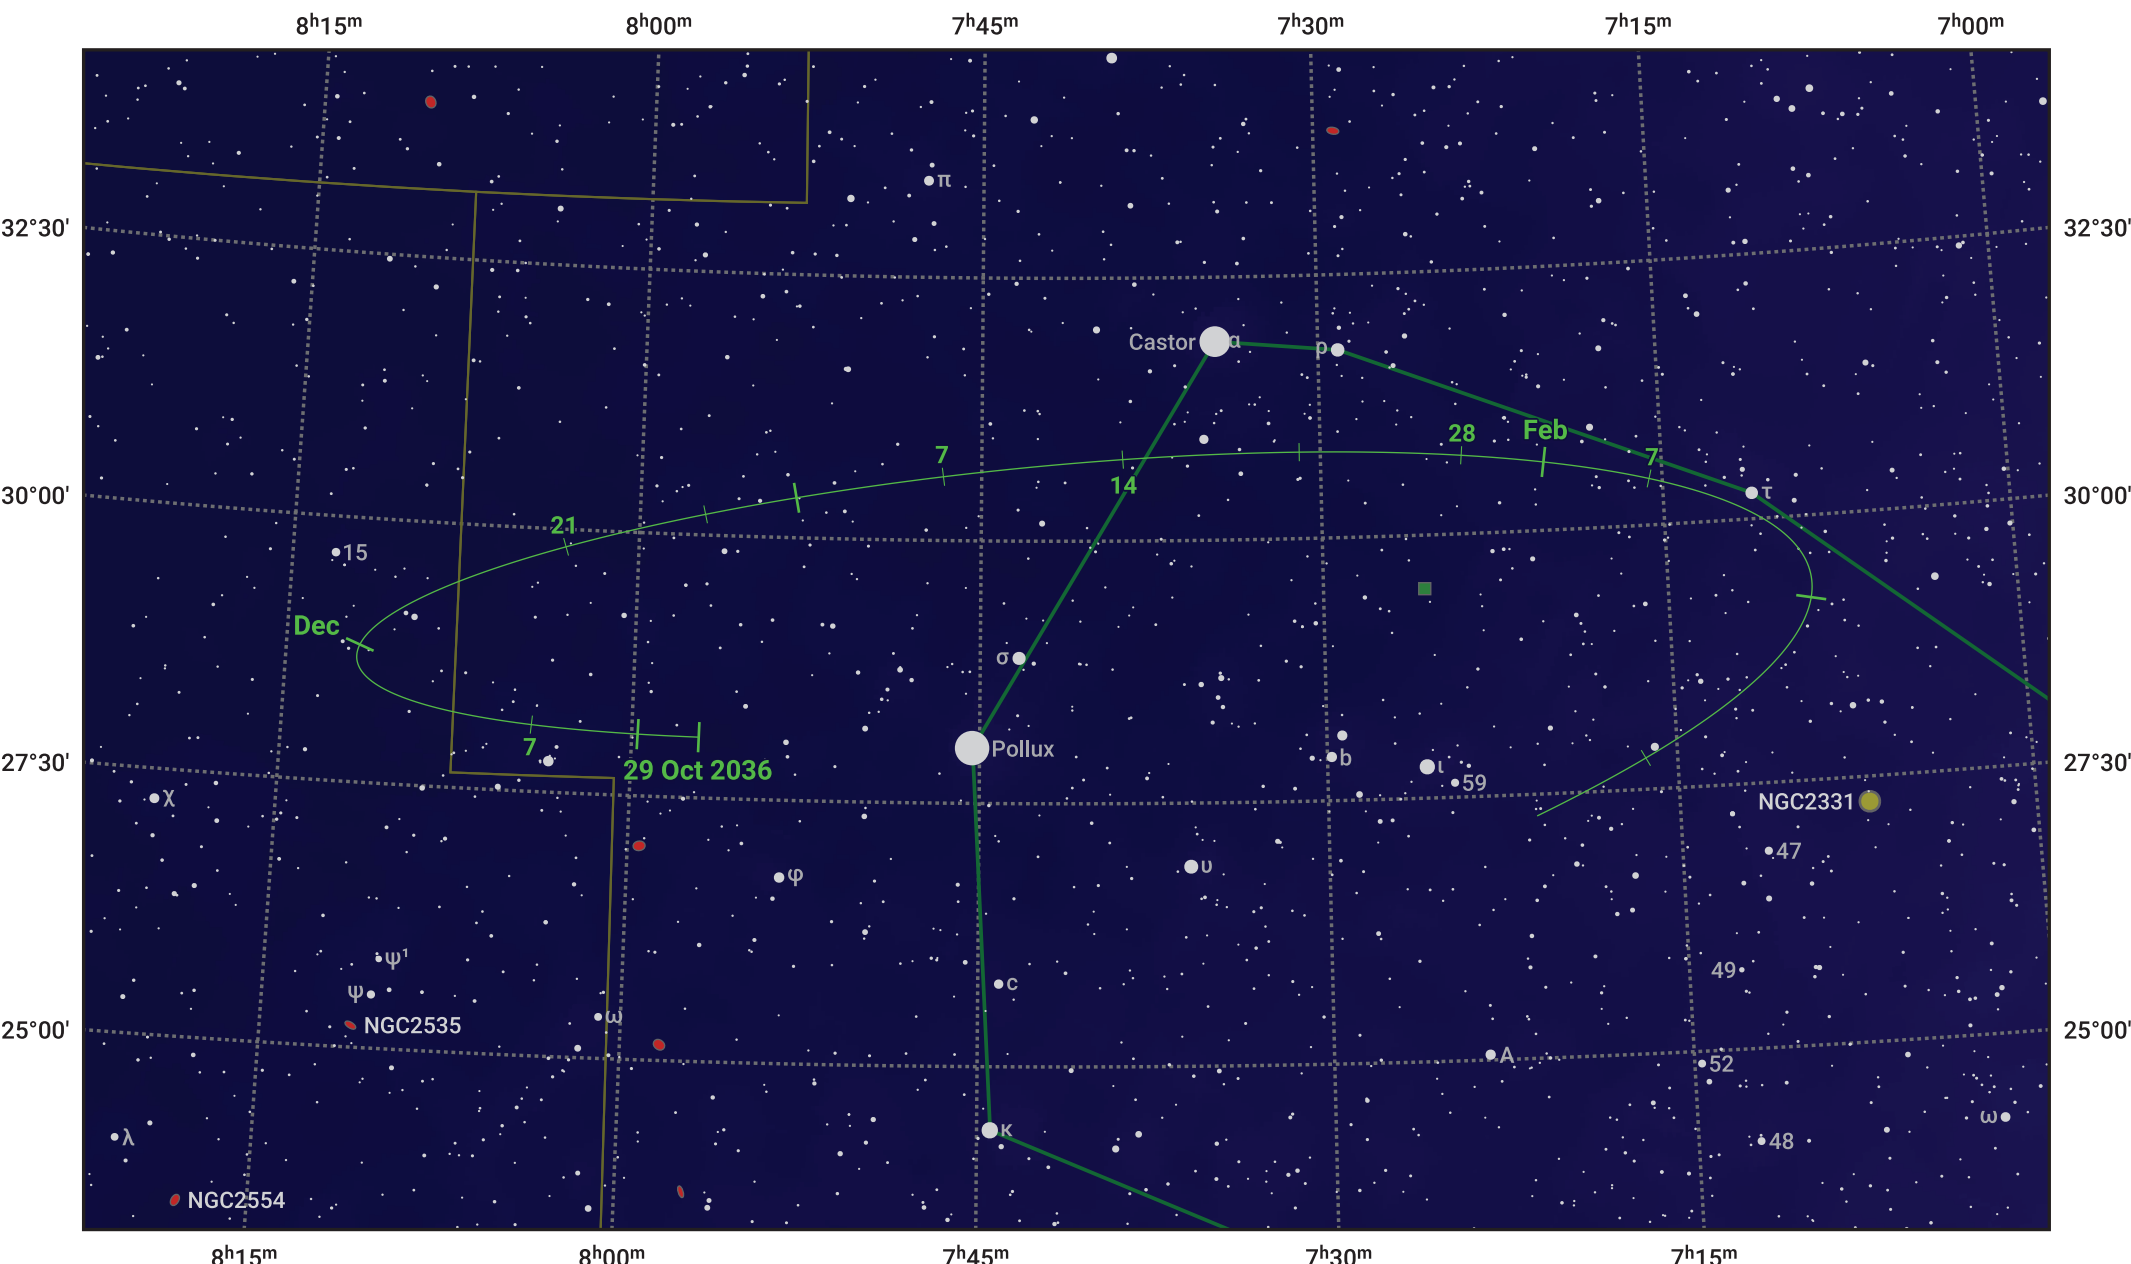

The path of Asteroid 29 Amphitrite around opposition on 12 Jan 2037

© Dominic Ford 2011–2024. Date markers placed at midnight UTC. Downloaded from <https://in-the-sky.org>

Magnitude scale: 10.0 9.0 8.0 7.0 6.0 5.0 4.0 3.0 2.0 1.0

— Ecliptic Plane

- Galaxy
- Bright nebula
- Open cluster
- ⊕ Globular cluster

Date	Mag	Phase
2036 Nov 1	10.5	96%
2036 Dec 1	9.9	97%
2036 Dec 20	9.5	99%
2037 Jan 1	9.2	100%
2037 Feb 1	9.5	99%
2037 Mar 1	10.2	97%
2037 Mar 19	10.5	96%