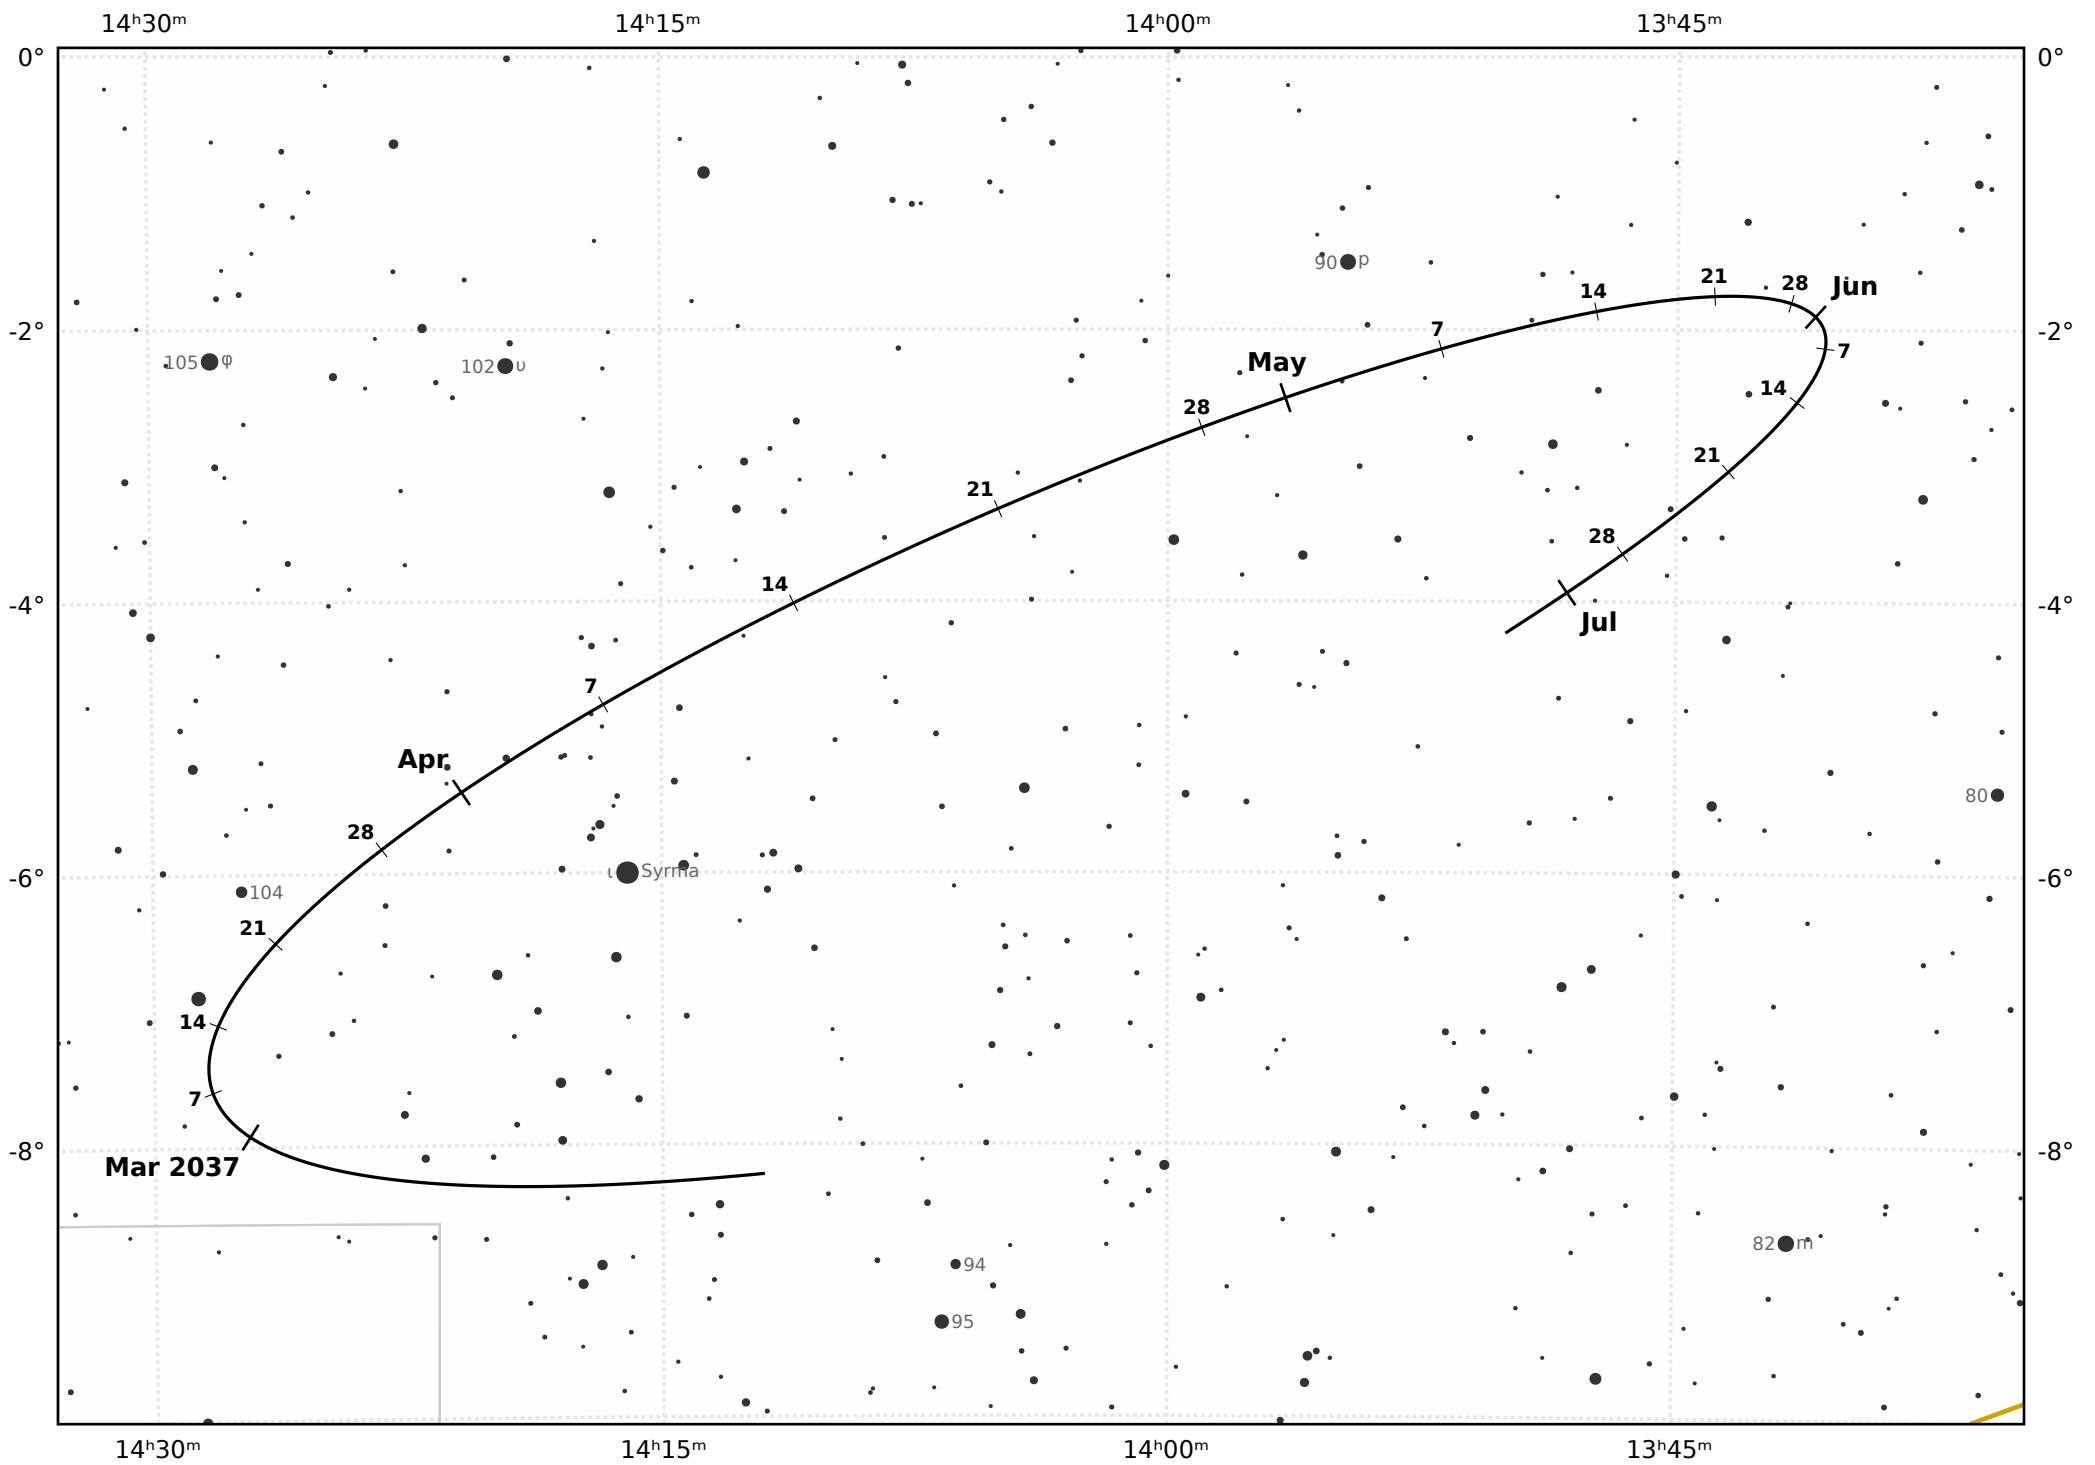

# The path of Asteroid 5 Astraea around opposition on 20 Apr 2037

© Dominic Ford 2011-2021. Downloaded from <https://in-the-sky.org>

Magnitude scale: ● -9.5 ● -9.0 ● -8.5 ● -8.0 ● -7.5 ● -7.0 ● -6.5 ● -6.0 ● -5.5 ● -5.0 ● -4.5 ● -4.0

— Ecliptic Plane