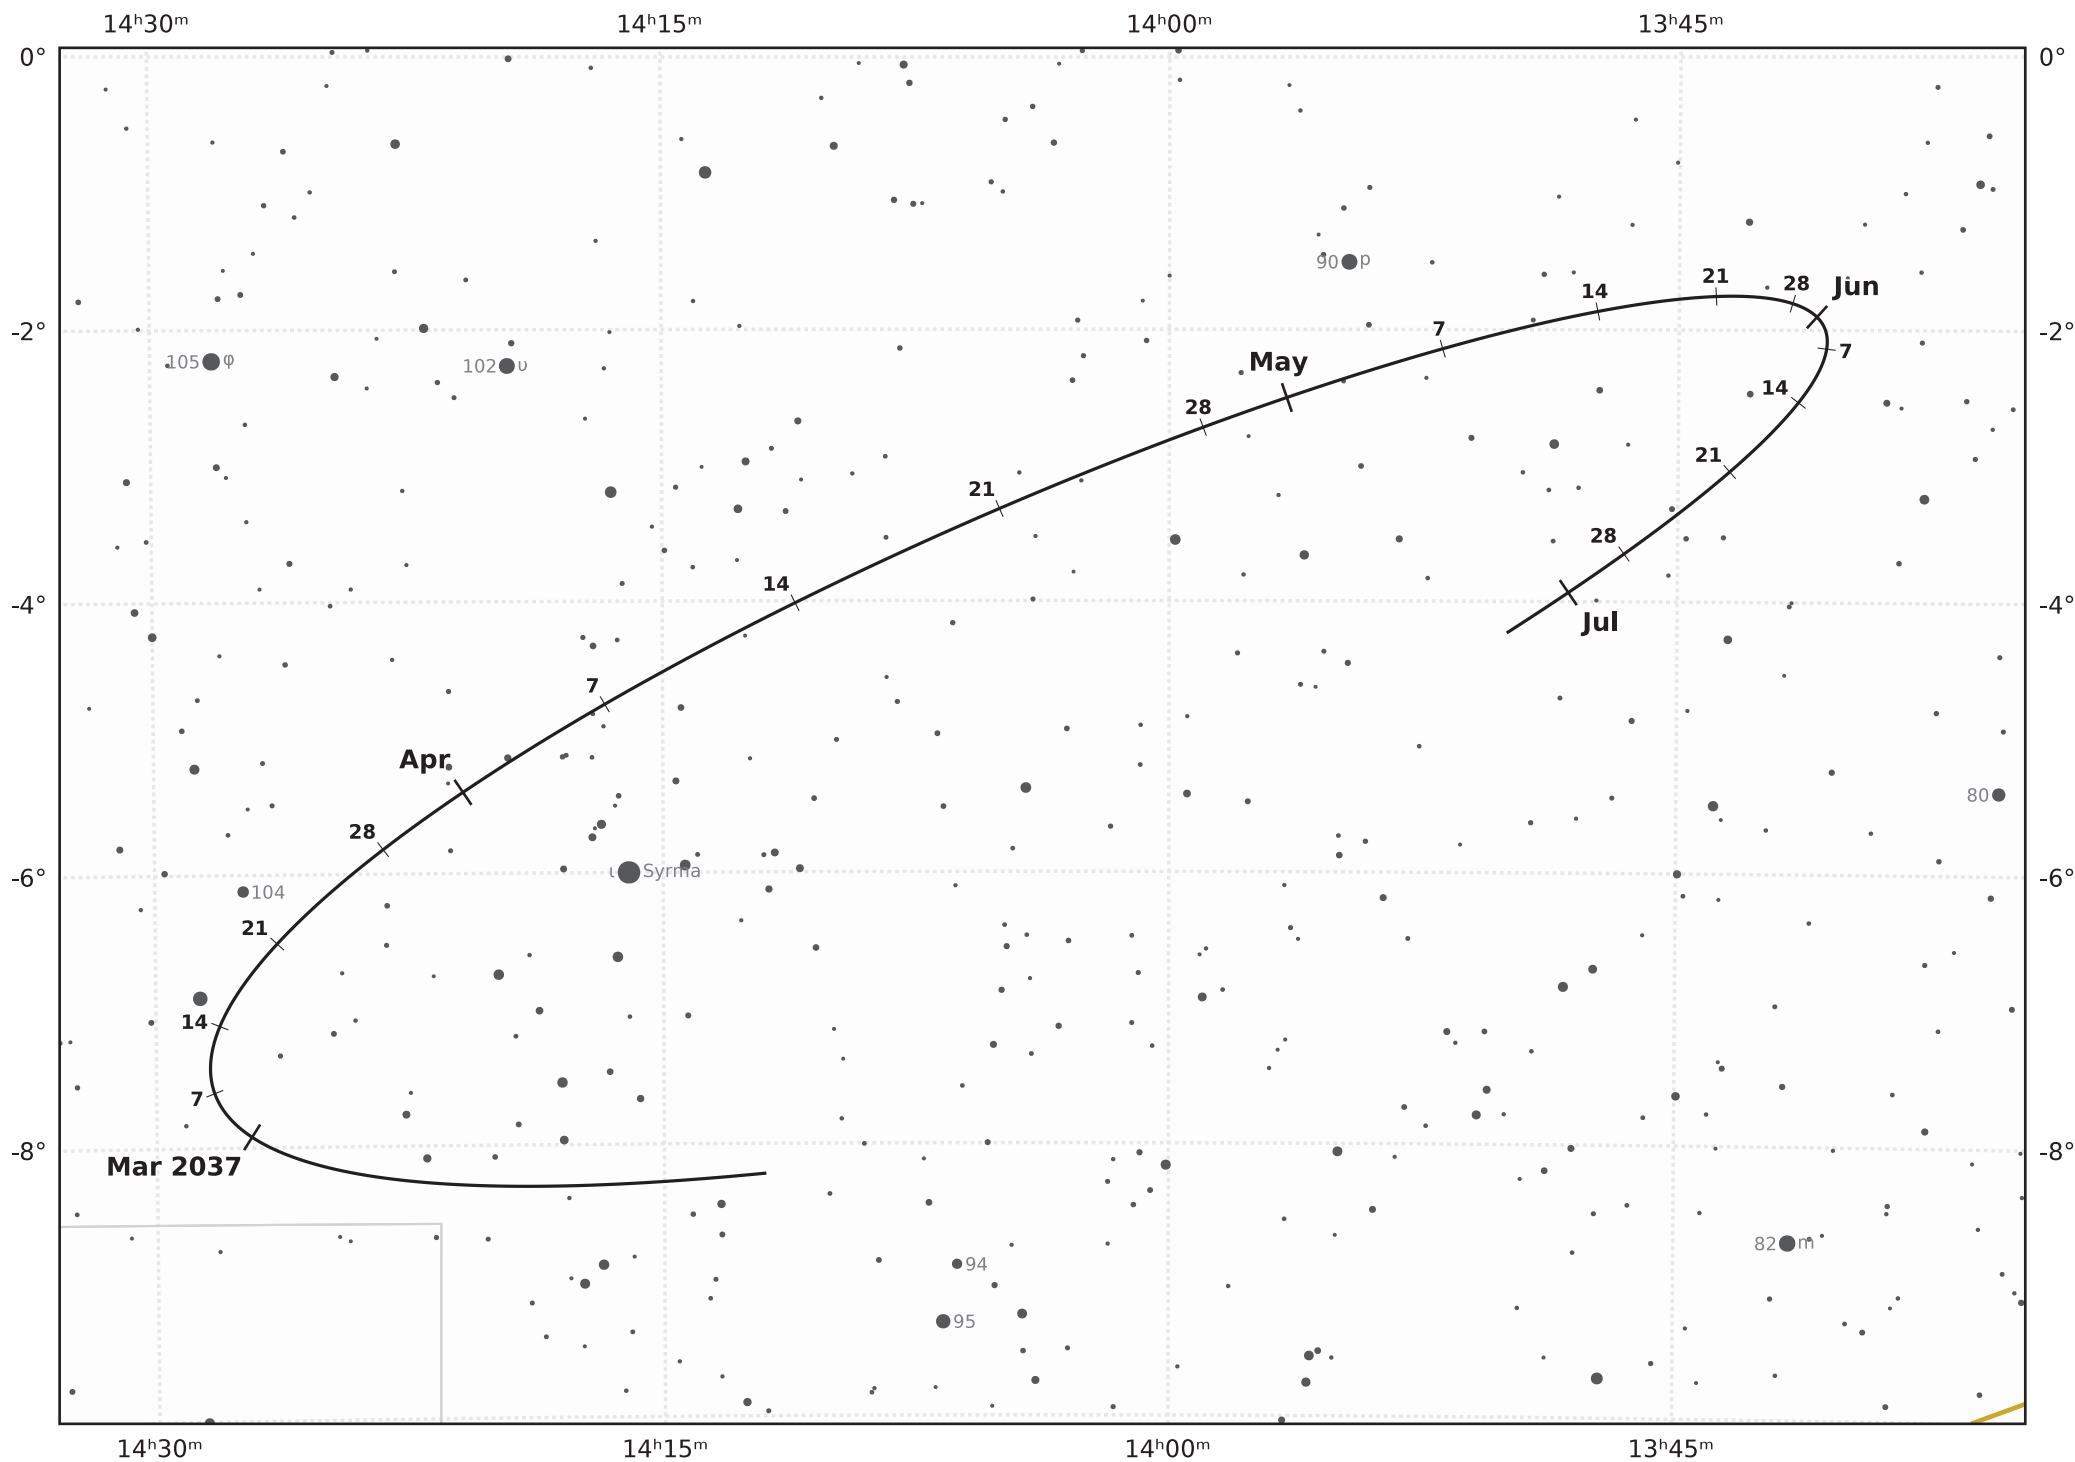

# The path of Asteroid 5 Astraea around opposition on 20 Apr 2037

Magnitude scale: ● -9.5 ● -9.0 ● -8.5 ● -8.0 ● -7.5 ● -7.0 ● -6.5 ● -6.0 ● -5.5 ● -5.0 ● -4.5 ● -4.0

— Ecliptic Plane