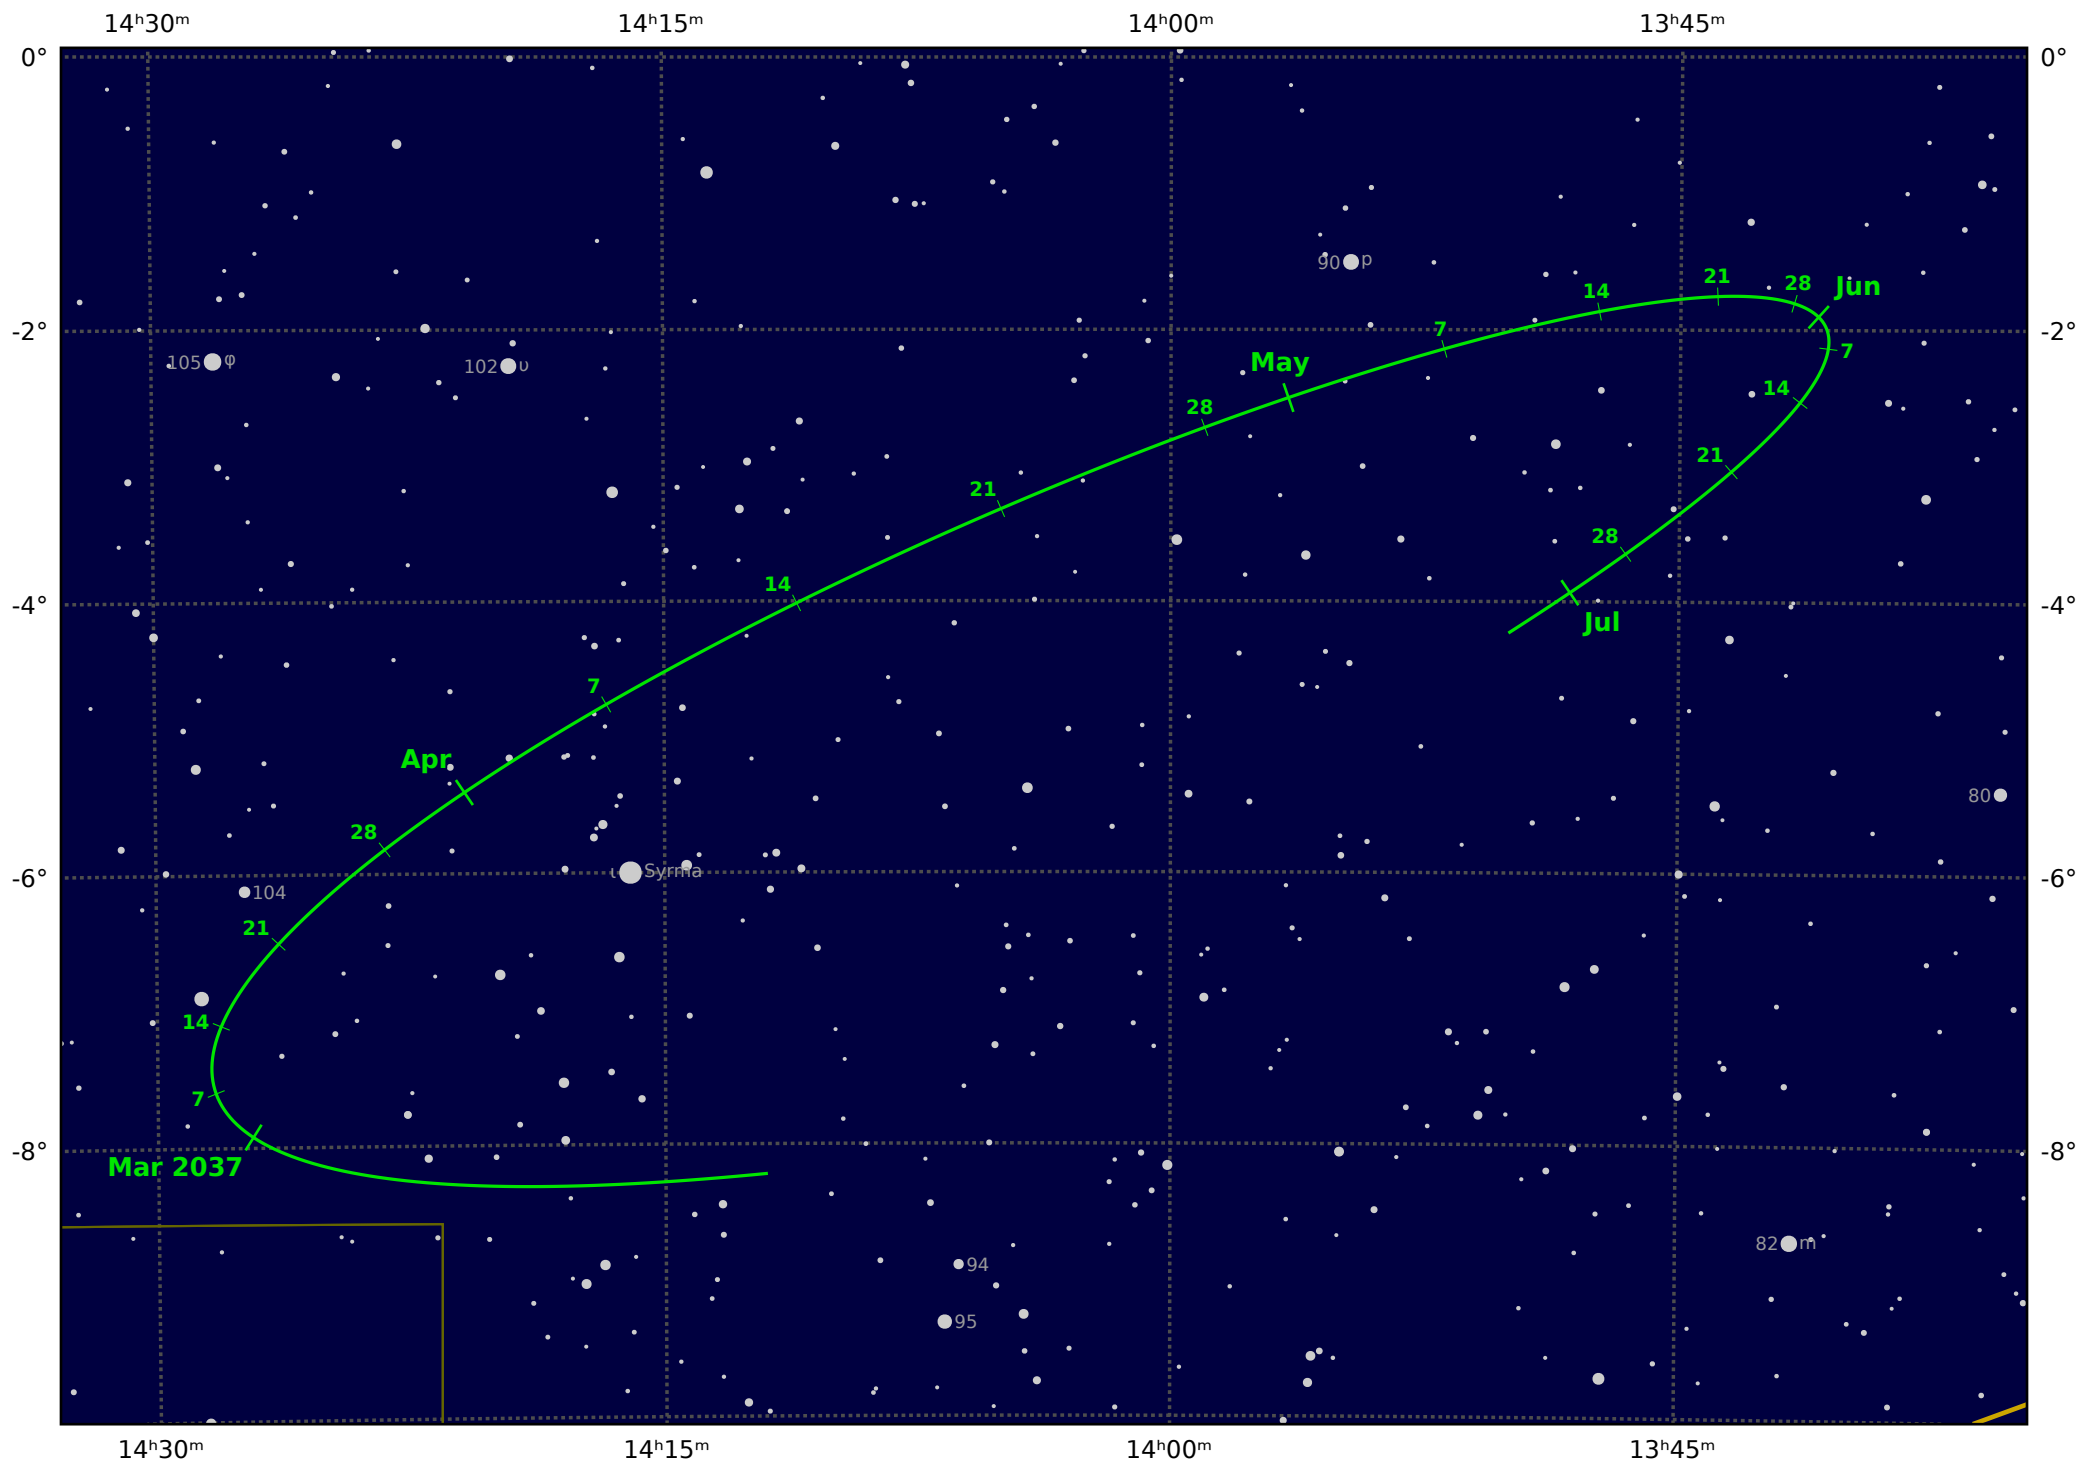

The path of Asteroid 5 Astraea around opposition on 20 Apr 2037

© Dominic Ford 2011-2021. Downloaded from <https://in-the-sky.org>

Magnitude scale: -9.5 -9.0 -8.5 -8.0 -7.5 -7.0 -6.5 -6.0 -5.5 -5.0 -4.5 -4.0

— Ecliptic Plane