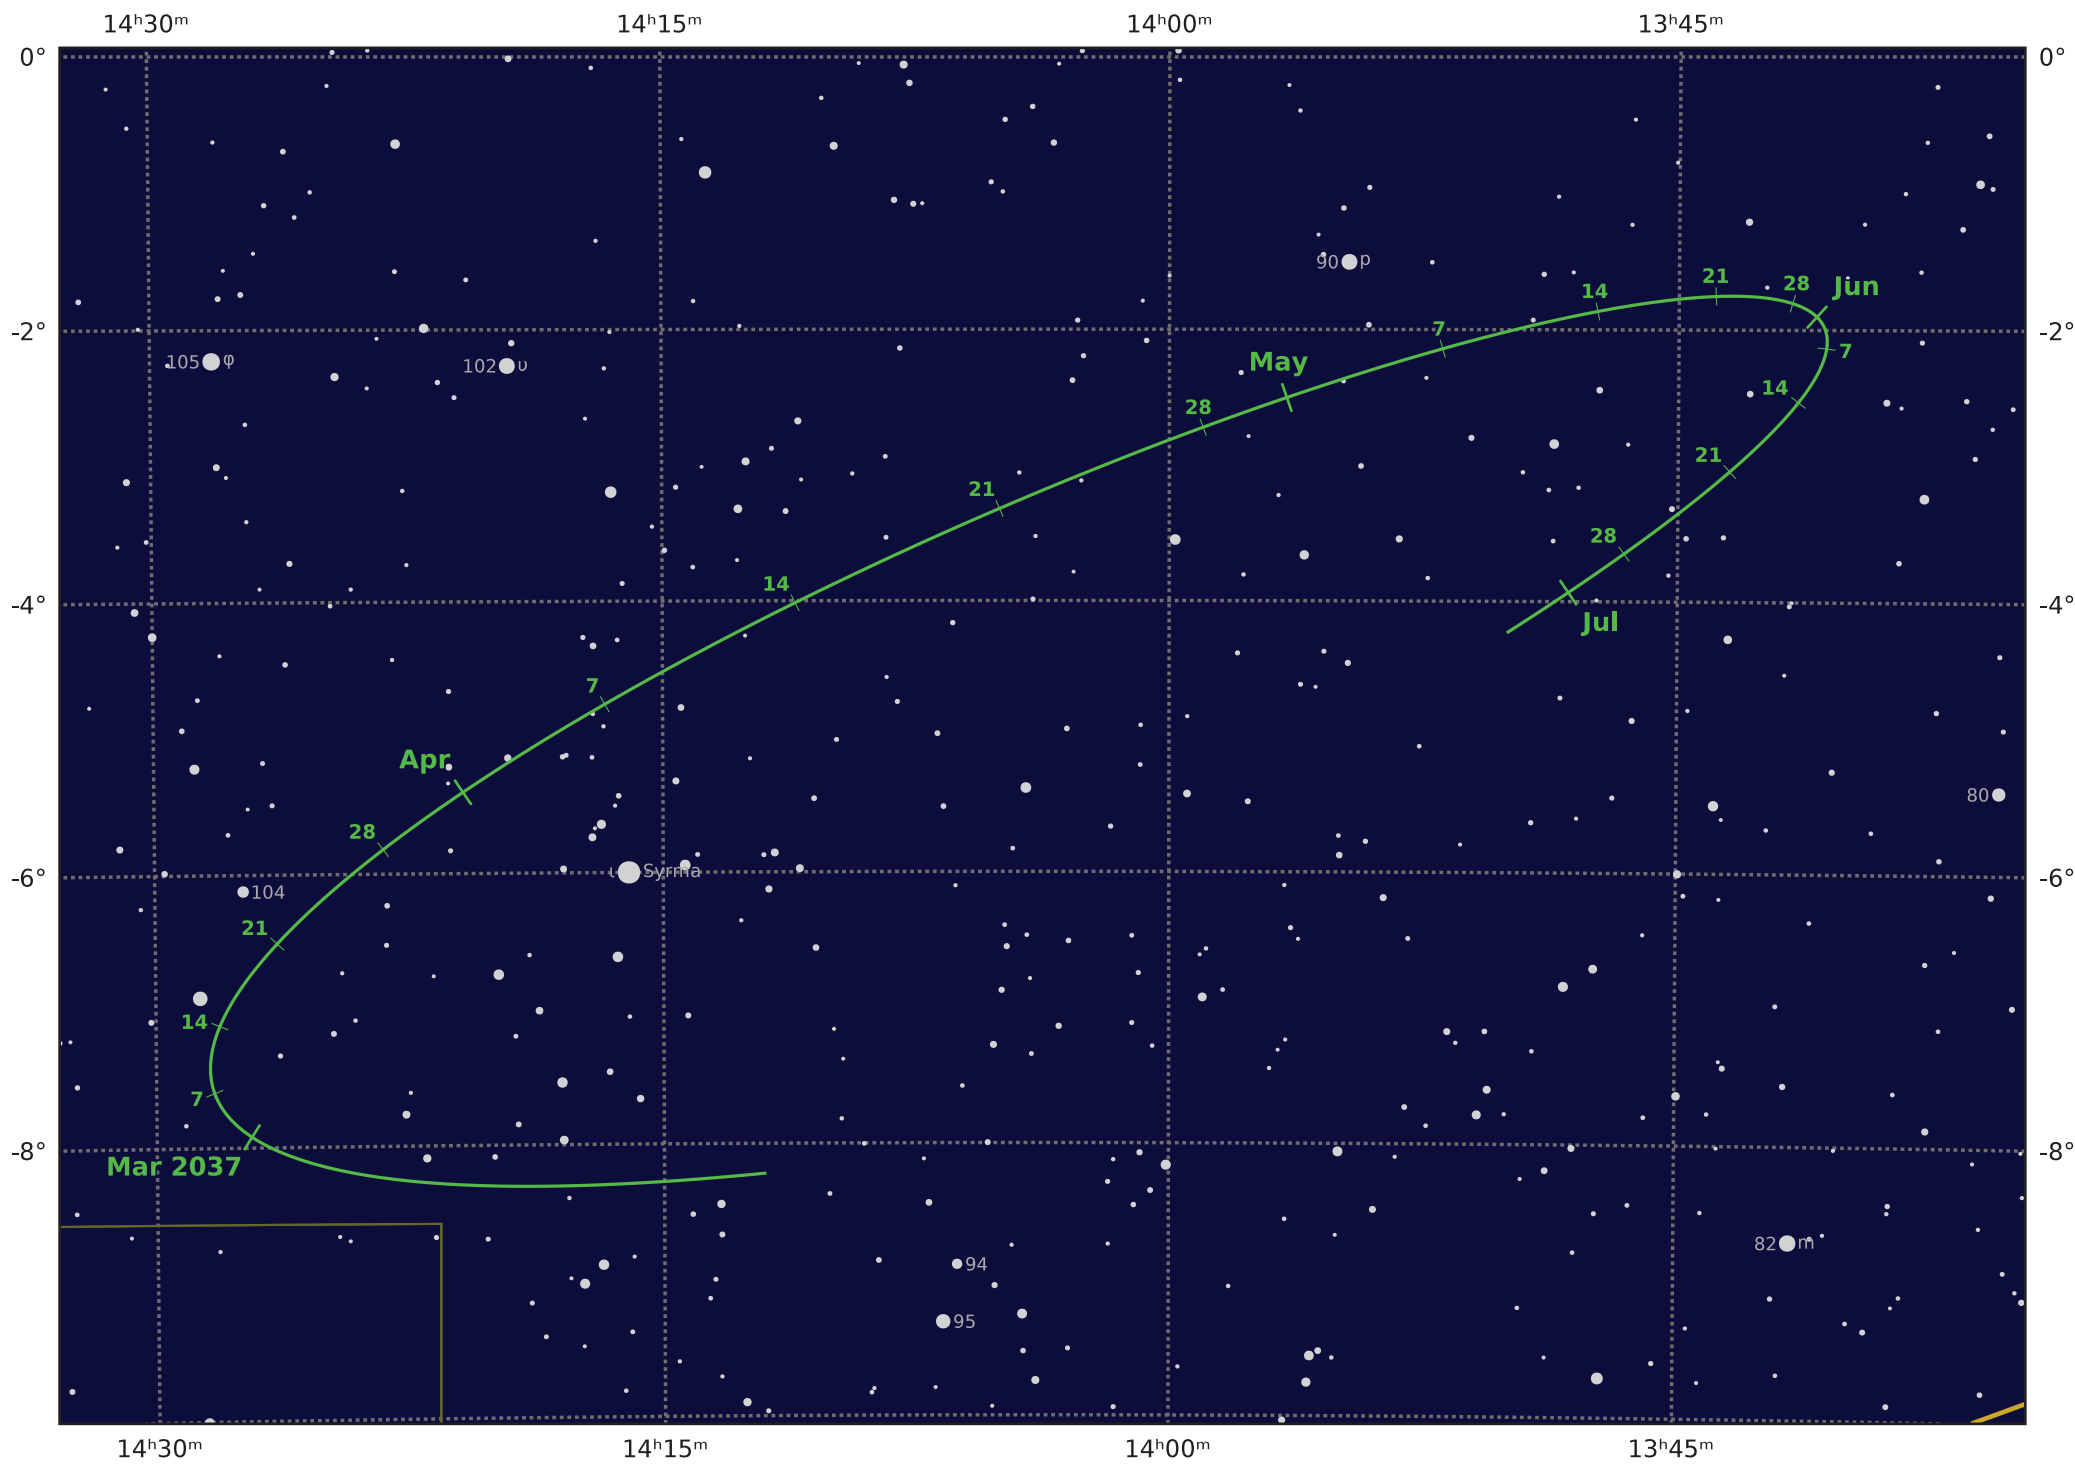

The path of Asteroid 5 Astraea around opposition on 20 Apr 2037

© Dominic Ford 2011–2021. Downloaded from <https://in-the-sky.org>

Magnitude scale: ● -9.5 ● -9.0 ● -8.5 ● -8.0 ● -7.5 ● -7.0 ● -6.5 ● -6.0 ● -5.5 ● -5.0 ● -4.5 ● -4.0

— Ecliptic Plane