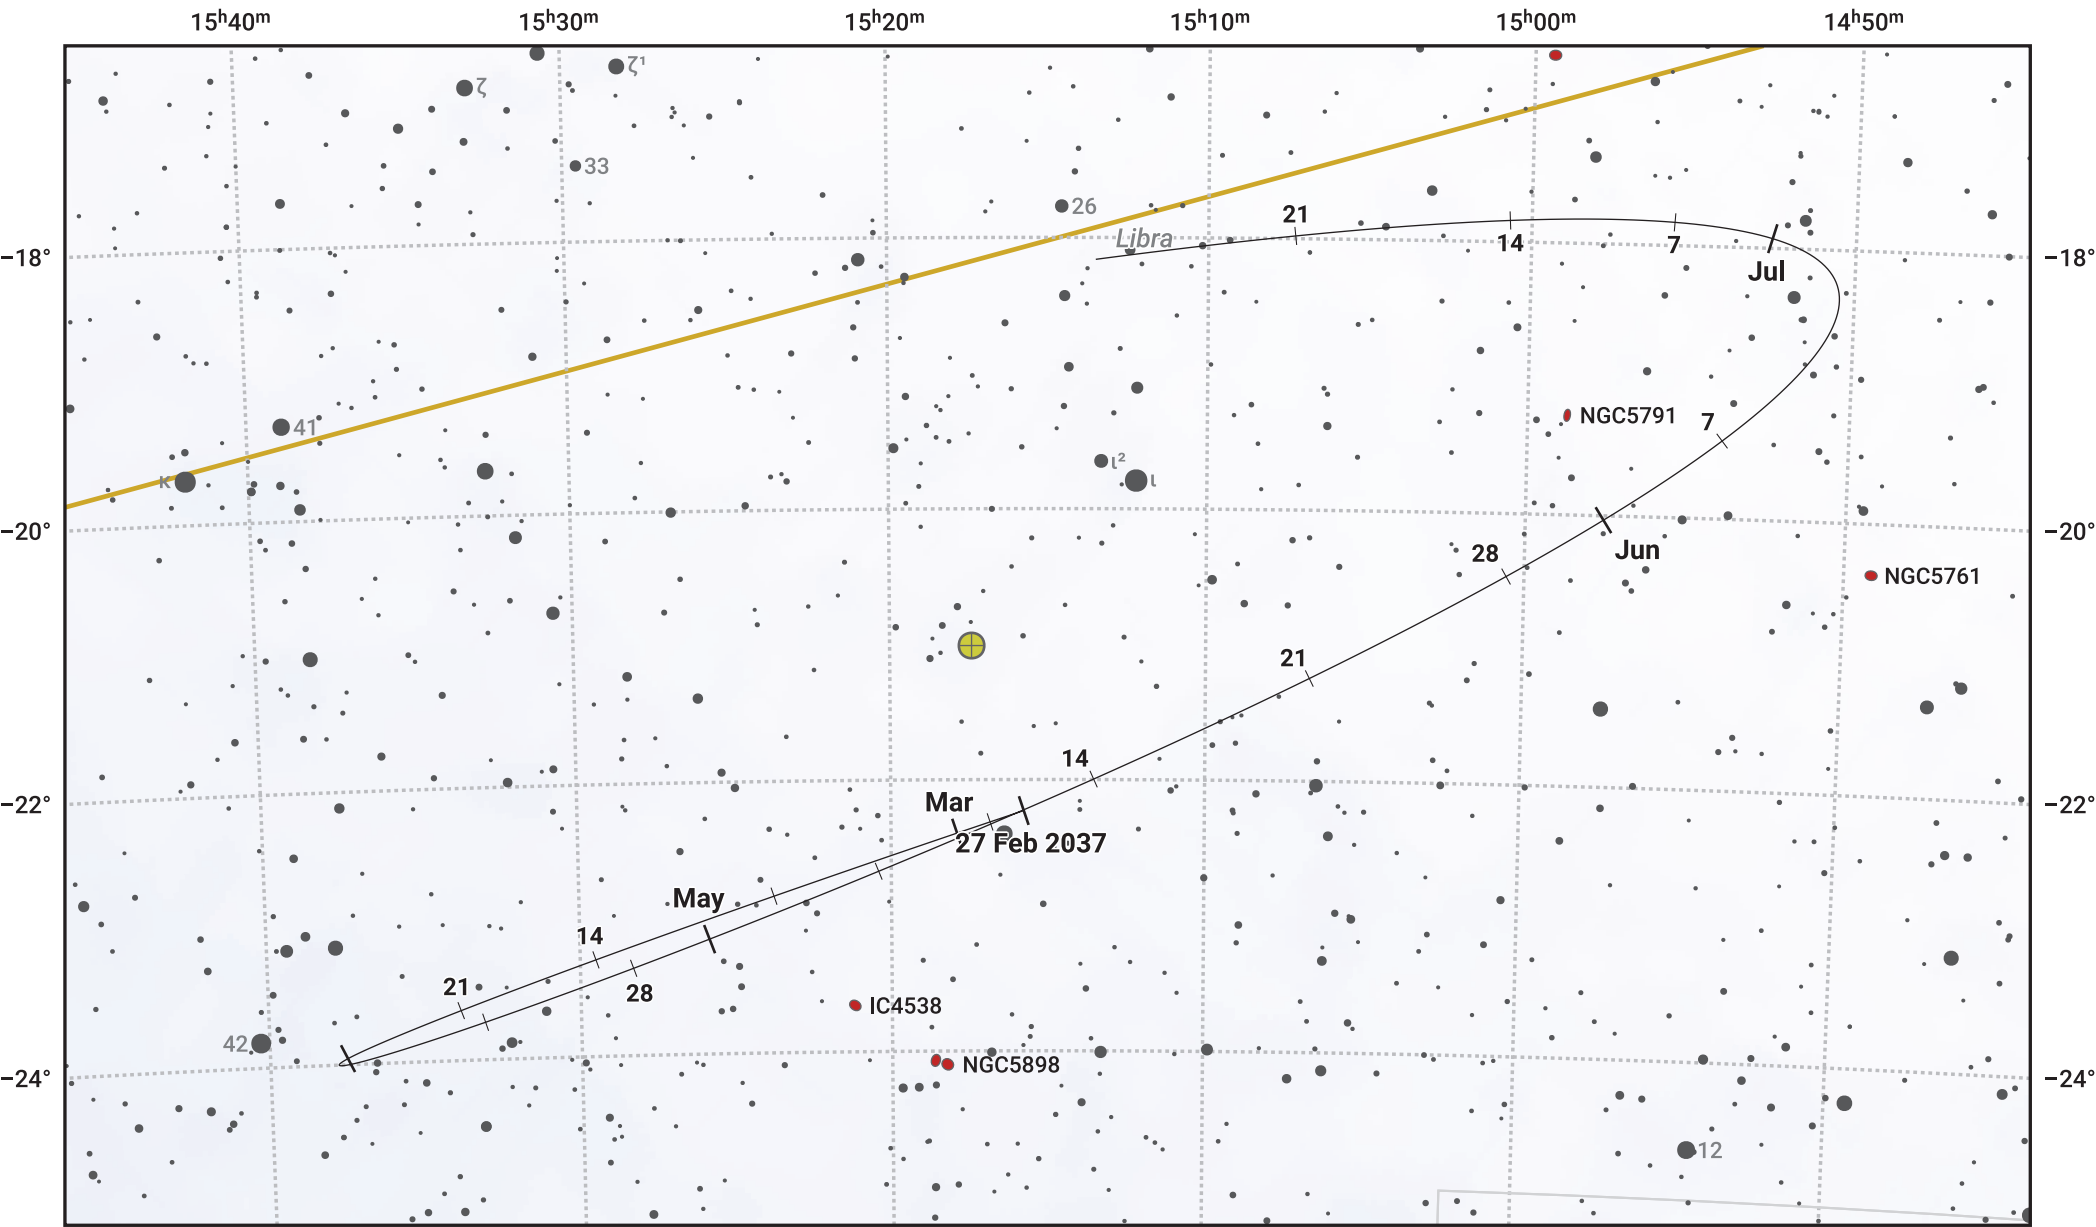

The path of Asteroid 43 Ariadne around opposition on 13 May 2037

© Dominic Ford 2011–2024. Date markers placed at midnight UTC. Downloaded from <https://in-the-sky.org>

Magnitude scale: 10.0 9.0 8.0 7.0 6.0 5.0 4.0

— Ecliptic Plane

Galaxy Bright nebula Open cluster Globular cluster

Date	Mag	Phase
2037 Mar 1	11.7	94%
2037 Apr 1	10.9	97%
2037 Apr 6	10.7	97%
2037 May 1	9.9	100%
2037 May 6	9.7	100%
2037 Jun 1	9.9	99%
2037 Jul 1	10.7	95%
2037 Jul 2	10.7	95%