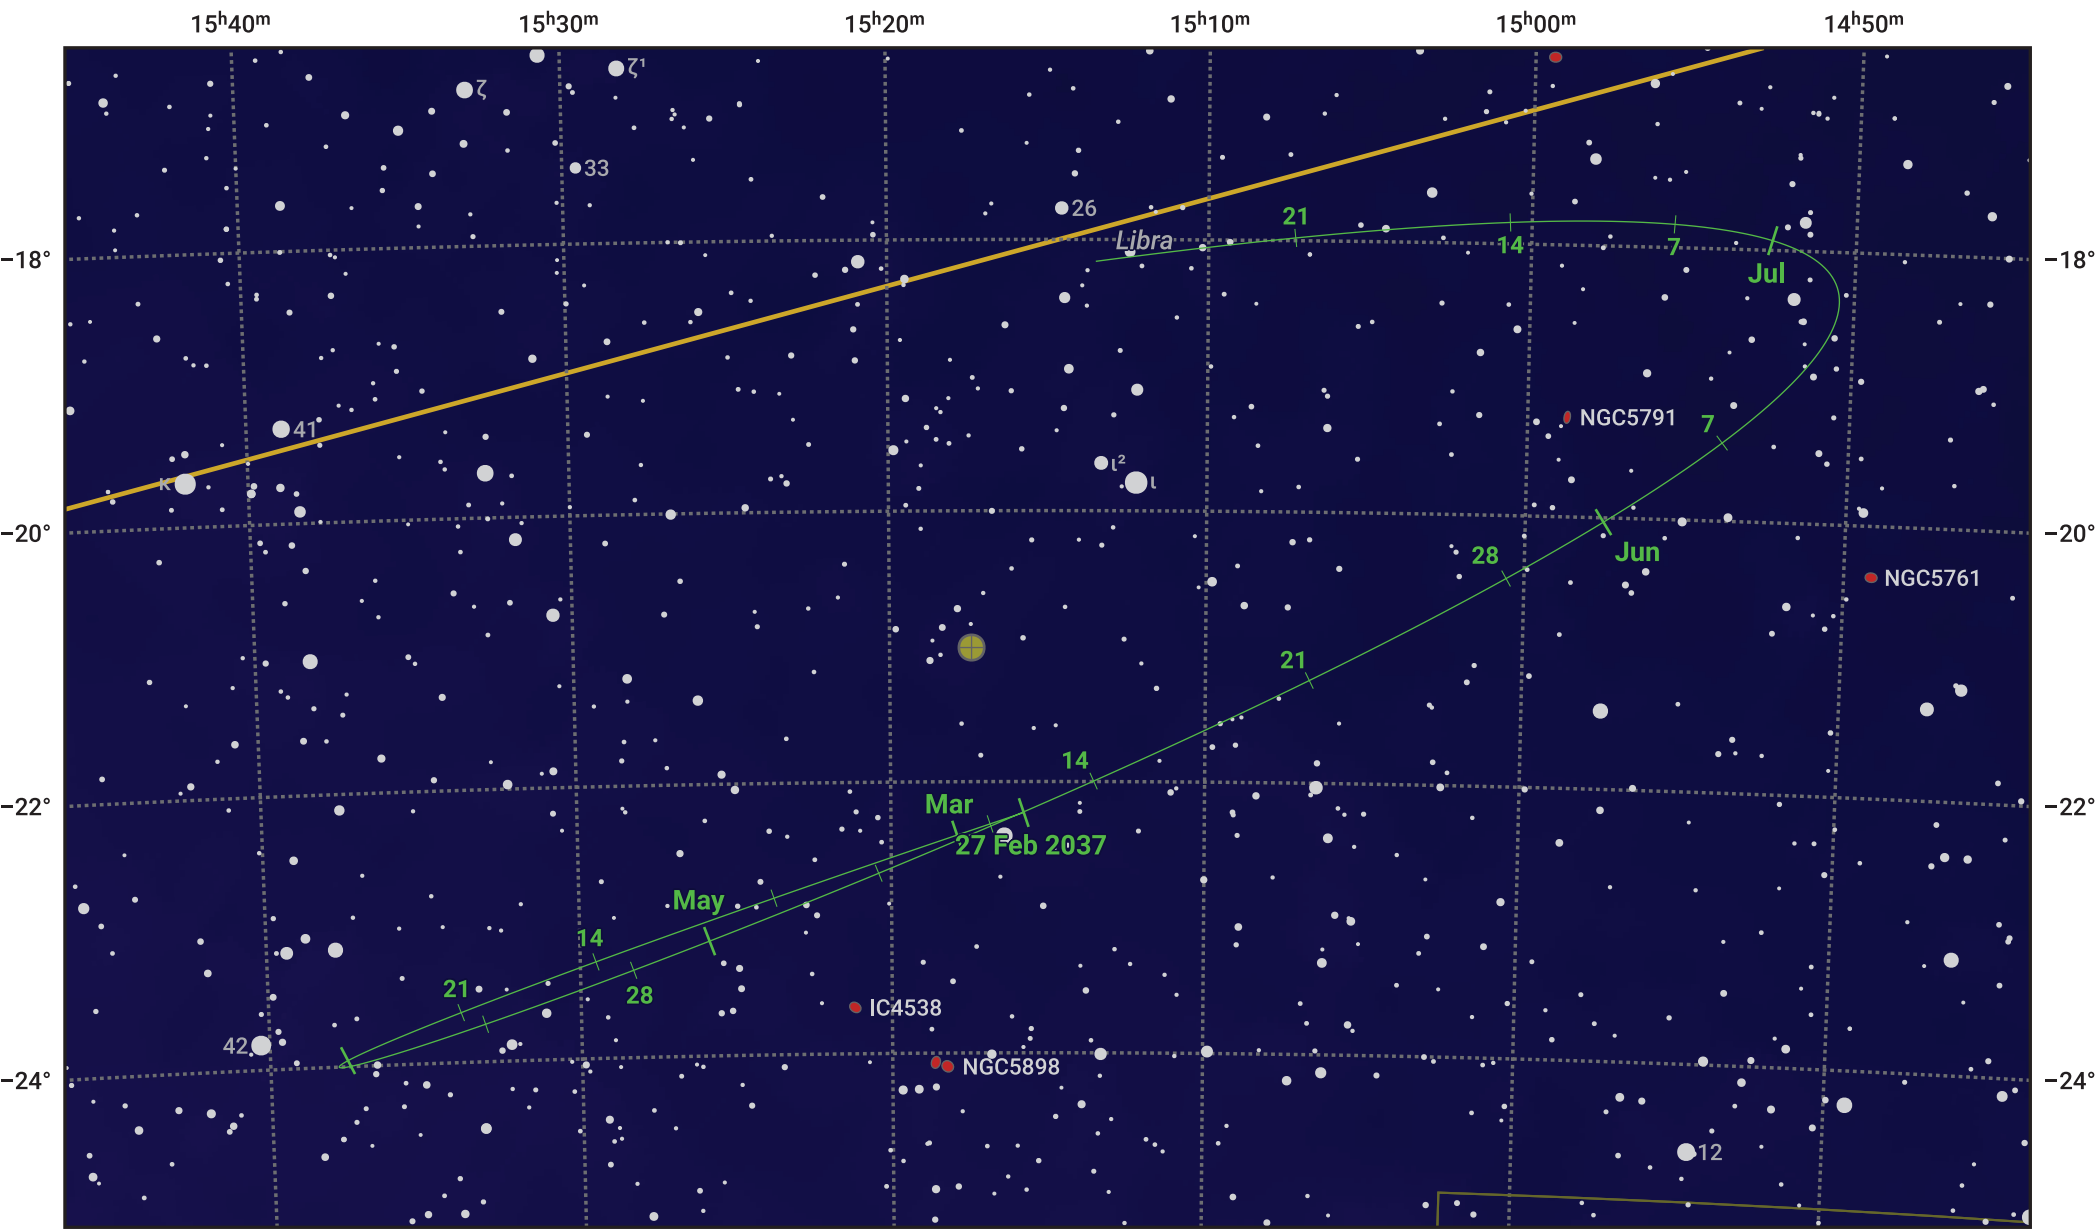

The path of Asteroid 43 Ariadne around opposition on 13 May 2037

© Dominic Ford 2011–2024. Date markers placed at midnight UTC. Downloaded from <https://in-the-sky.org>

Magnitude scale: 10.0 9.0 8.0 7.0 6.0 5.0 4.0

— Ecliptic Plane

Galaxy Bright nebula Open cluster Globular cluster

Date	Mag	Phase
2037 Mar 1	11.7	94%
2037 Apr 1	10.9	97%
2037 Apr 6	10.7	97%
2037 May 1	9.9	100%
2037 May 6	9.7	100%
2037 Jun 1	9.9	99%
2037 Jul 1	10.7	95%
2037 Jul 2	10.7	95%