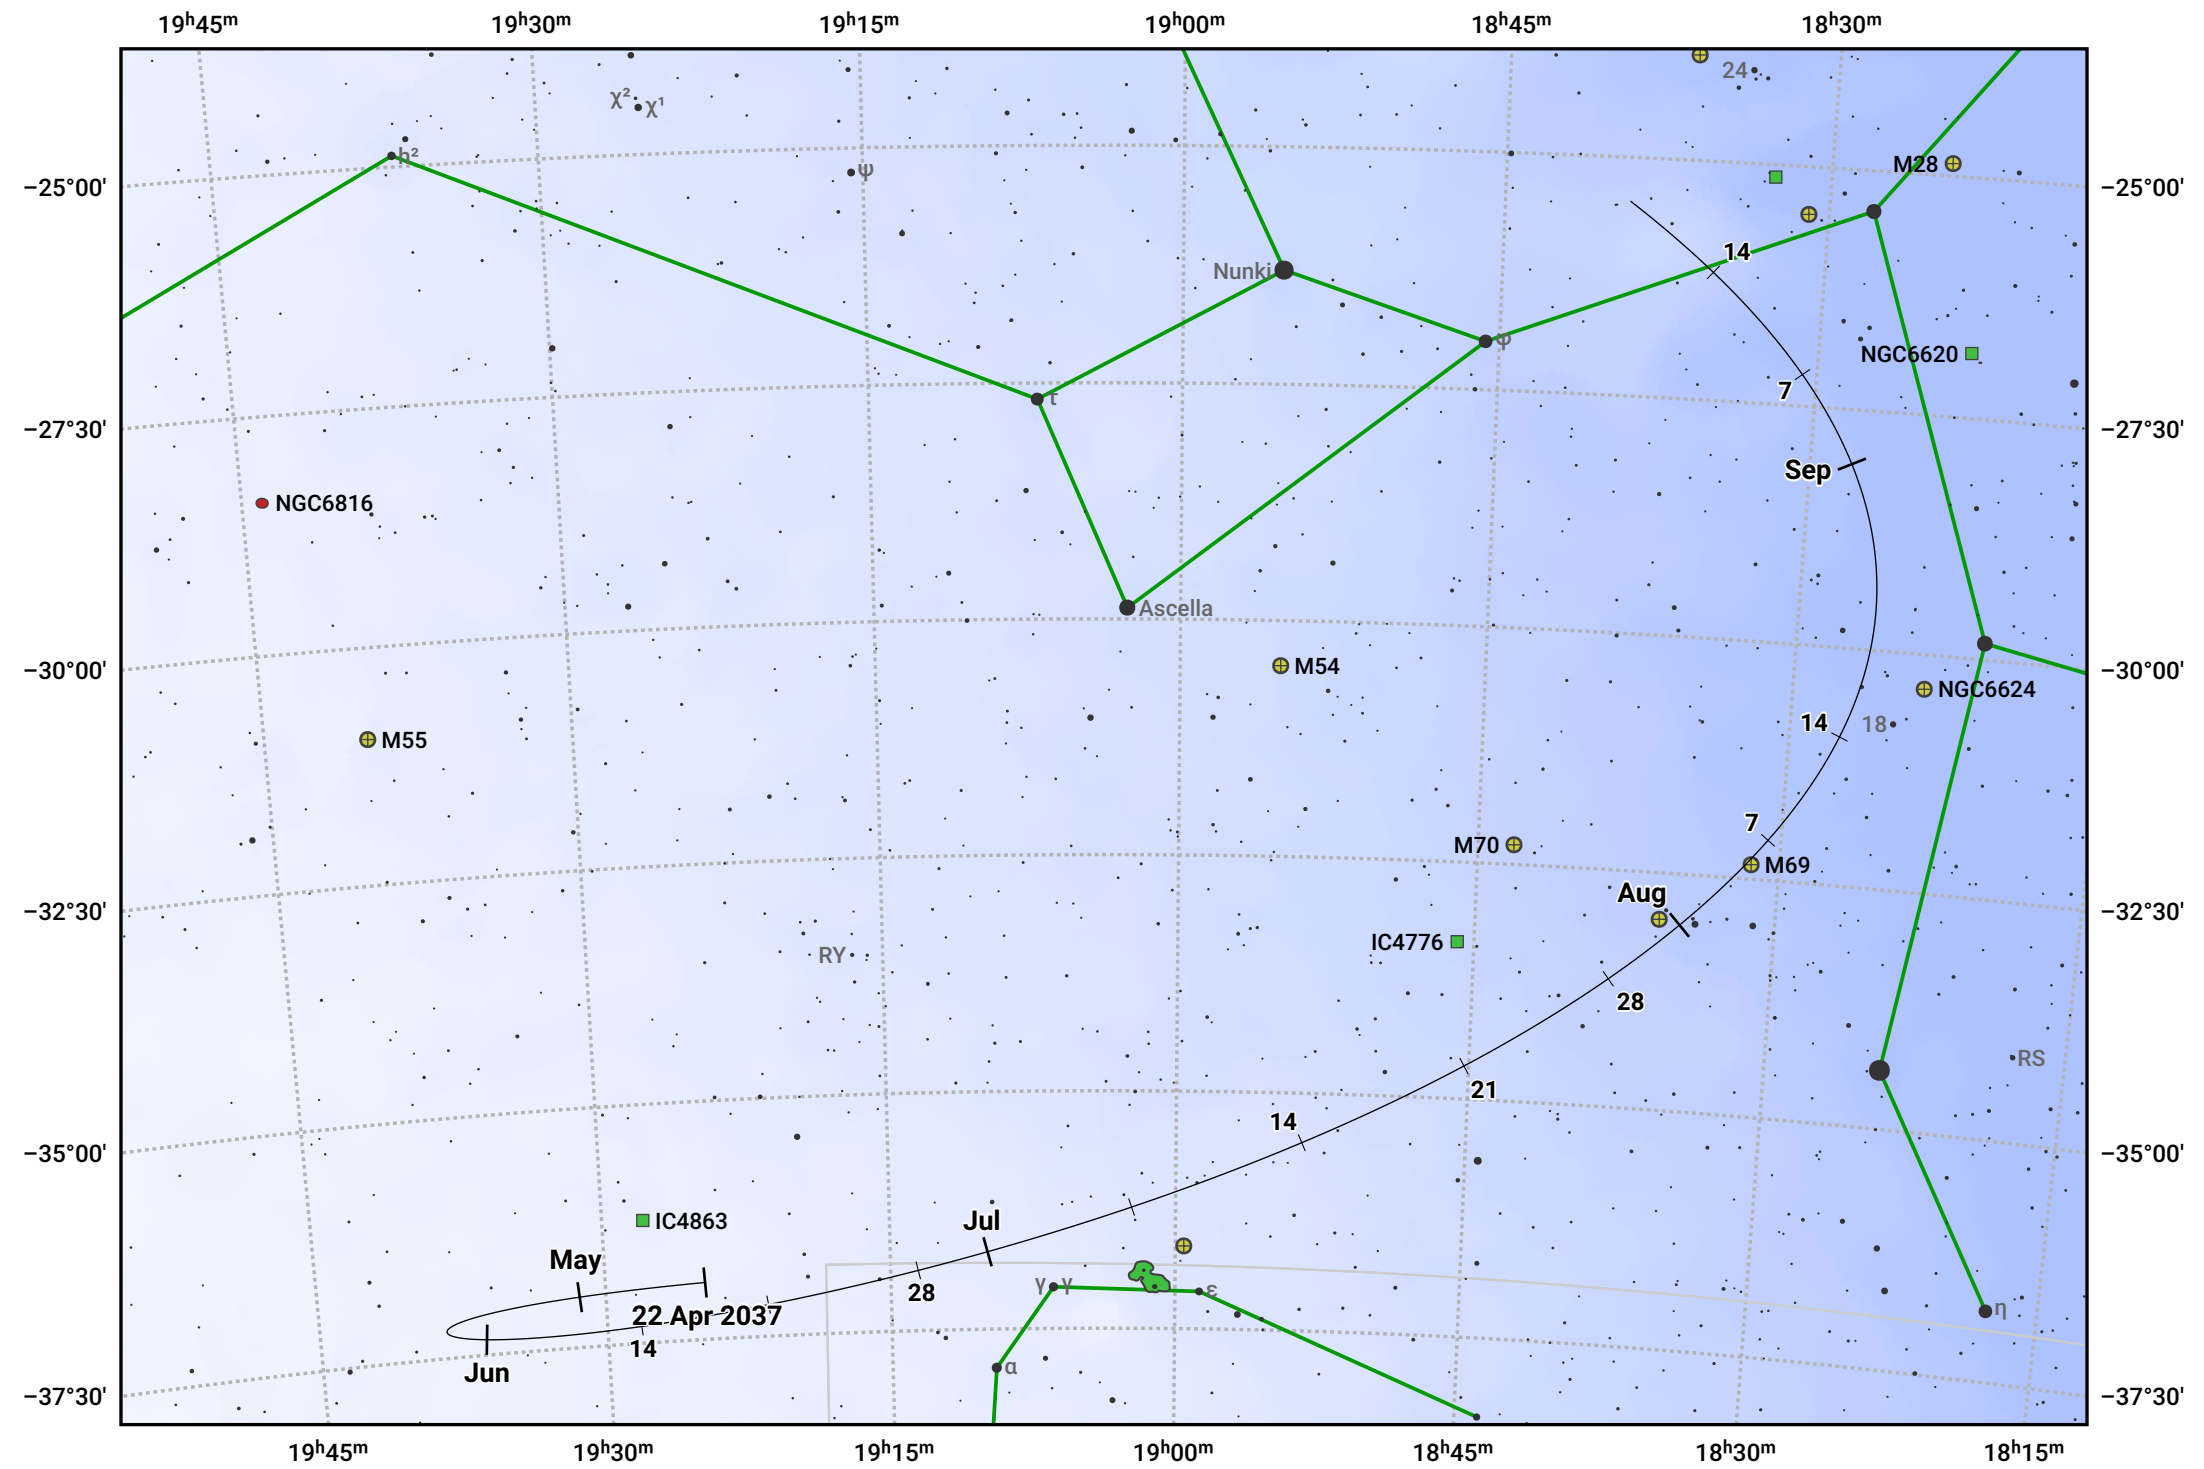

The path of Asteroid 89 Julia around opposition on 6 Jul 2037

© Dominic Ford 2011–2024. Date markers placed at midnight UTC. Downloaded from <https://in-the-sky.org>

Magnitude scale: 9.0 8.0 7.0 6.0 5.0 4.0 3.0 2.0 1.0

— Ecliptic Plane

Galaxy Bright nebula Open cluster Globular cluster

Date	Mag	Phase
2037 May 1	10.8	96%
2037 Jun 1	10.1	98%
2037 Jun 6	10.0	98%
2037 Jul 1	9.4	100%
2037 Aug 1	9.7	99%
2037 Sep 1	10.2	96%