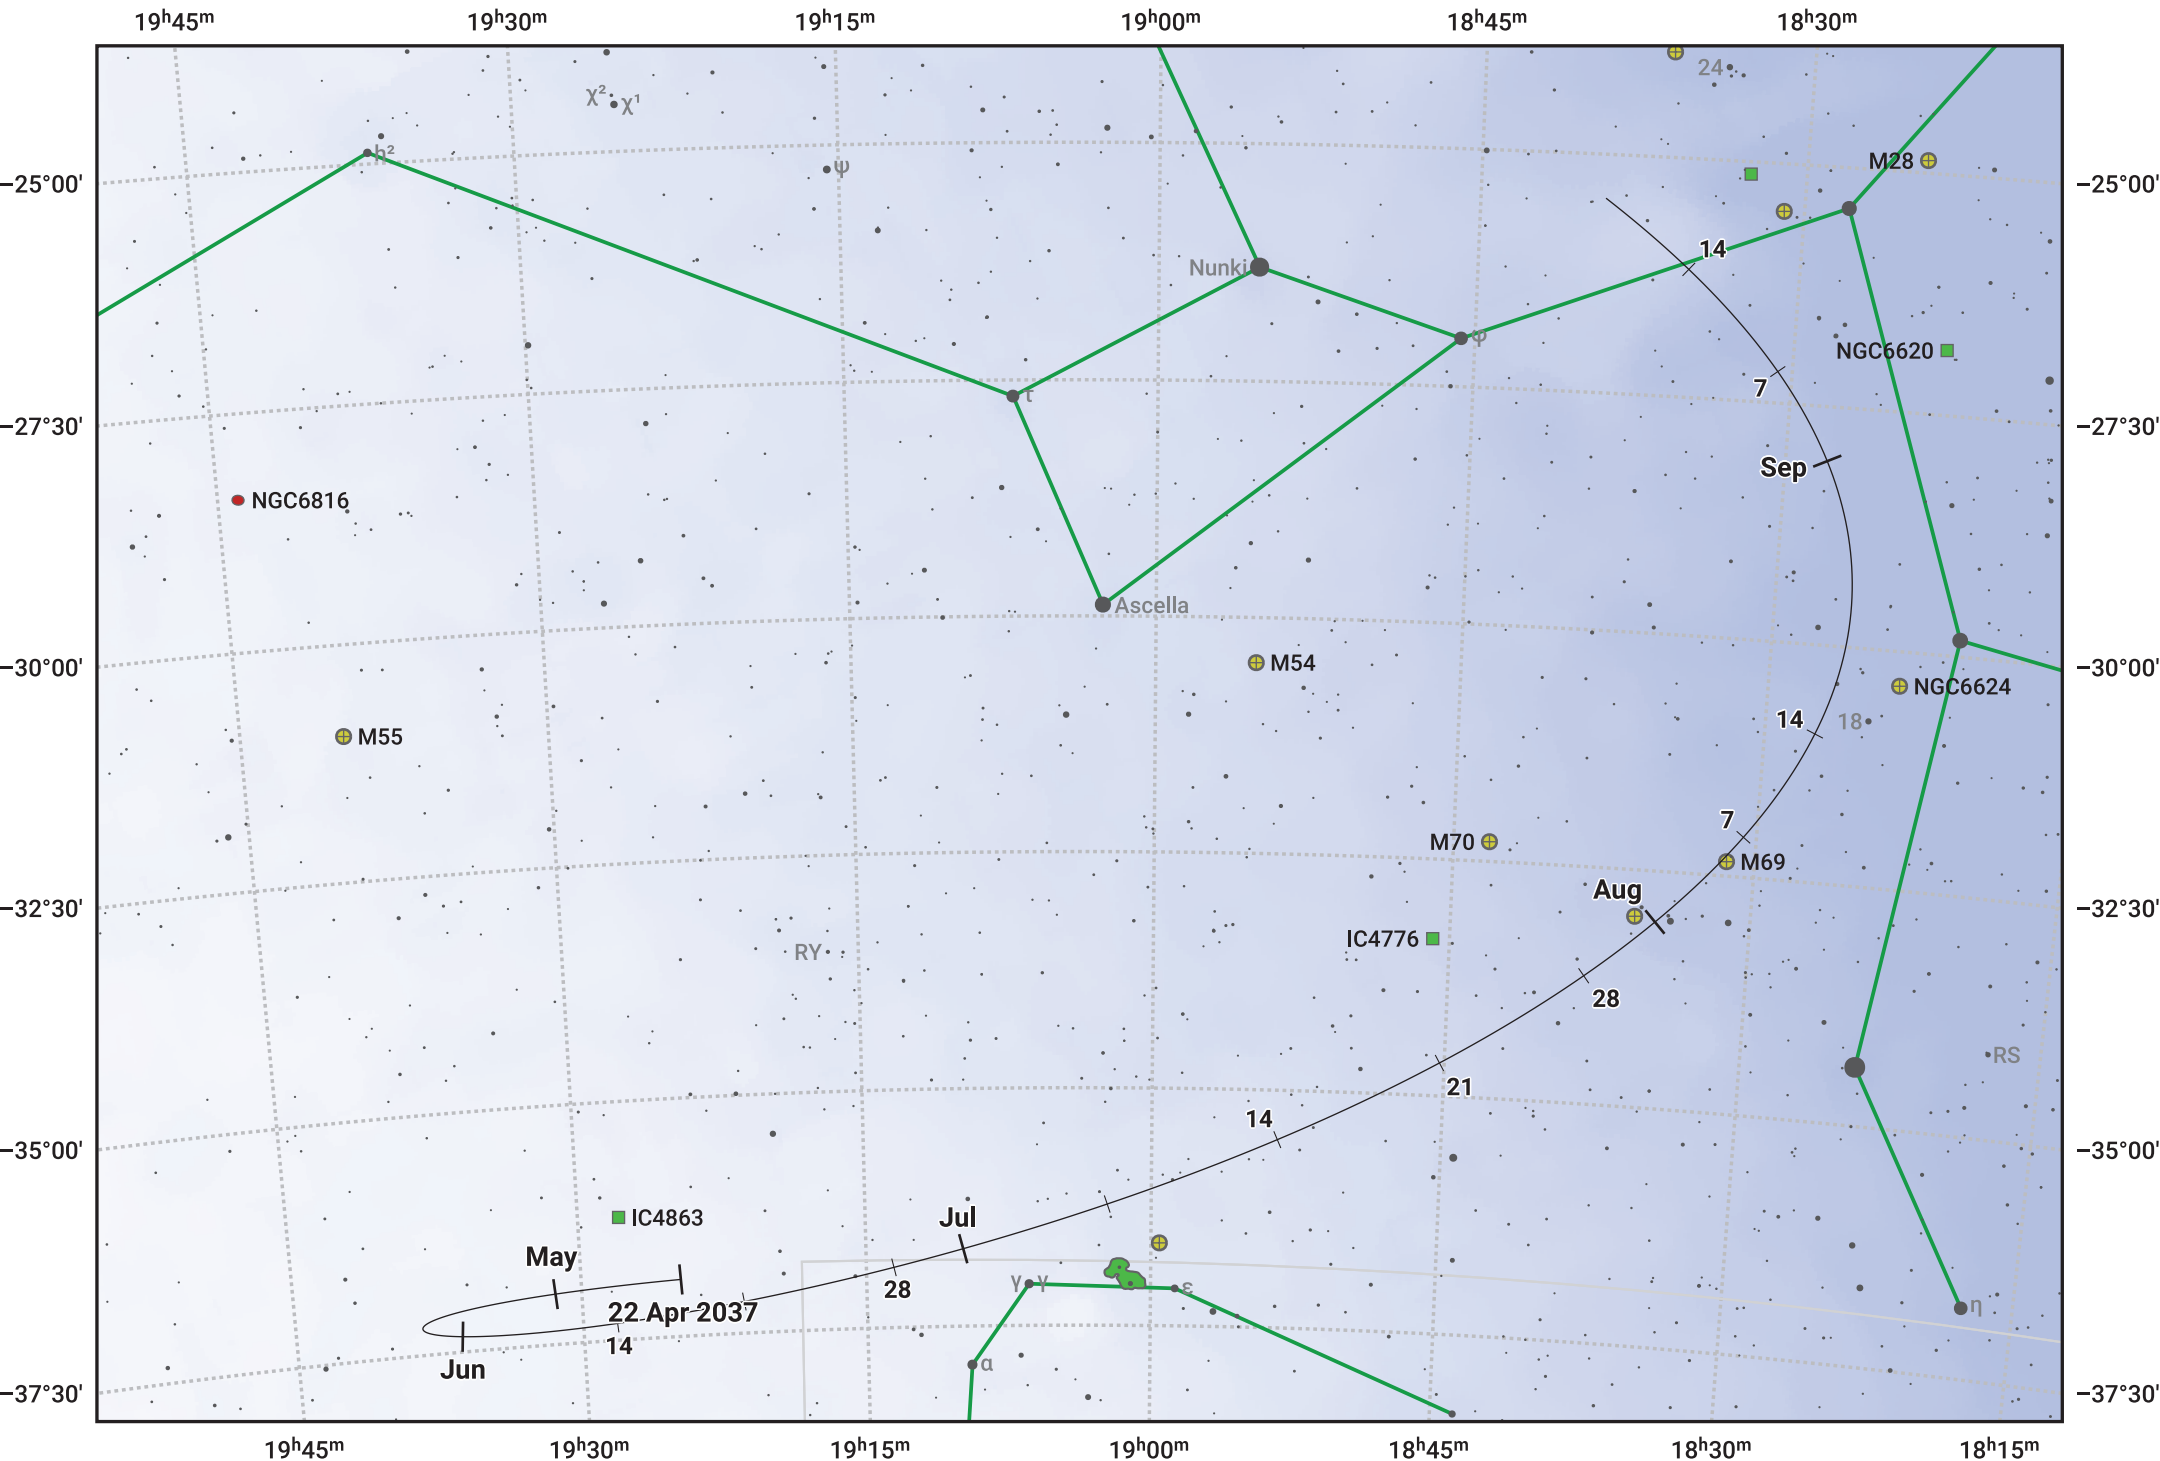

The path of Asteroid 89 Julia around opposition on 6 Jul 2037

© Dominic Ford 2011–2024. Date markers placed at midnight UTC. Downloaded from <https://in-the-sky.org>

Magnitude scale: 9.0 8.0 7.0 6.0 5.0 4.0 3.0 2.0 1.0

— Ecliptic Plane

Galaxy Bright nebula Open cluster Globular cluster

Date	Mag	Phase
2037 May 1	10.8	96%
2037 Jun 1	10.1	98%
2037 Jun 6	10.0	98%
2037 Jul 1	9.4	100%
2037 Aug 1	9.7	99%
2037 Sep 1	10.2	96%